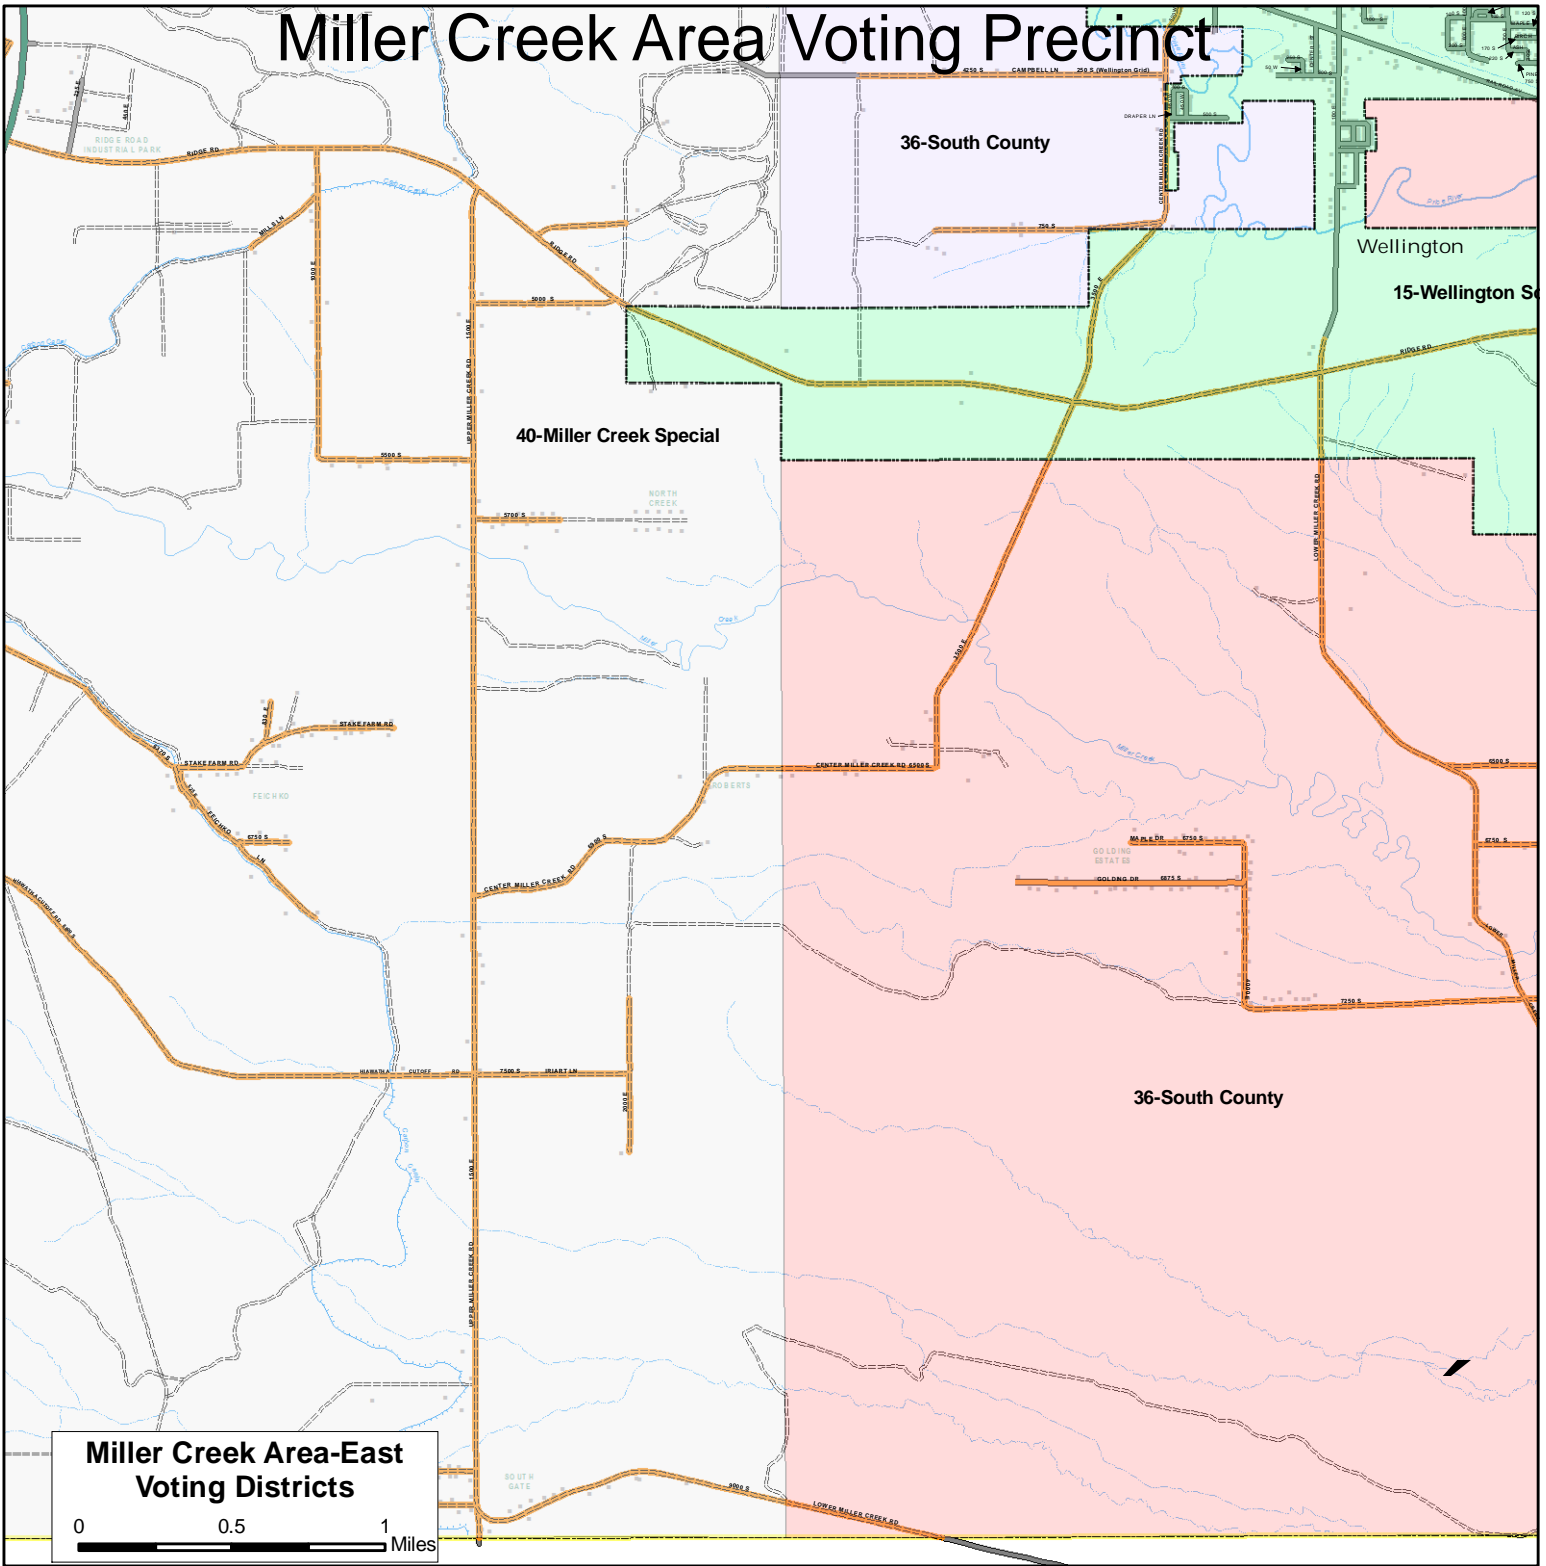

Miller Creek Area Voting Precinct

**Miller Creek Area-East
Voting Districts**

0 0.5 1 Miles

Miller Creek Area Polling Locations

- 36-South County Community Center
- 36-South County Fairgrounds
- 40-Miller Crk Special Community Center
- 40-Miller Crk Special County Fairgrounds