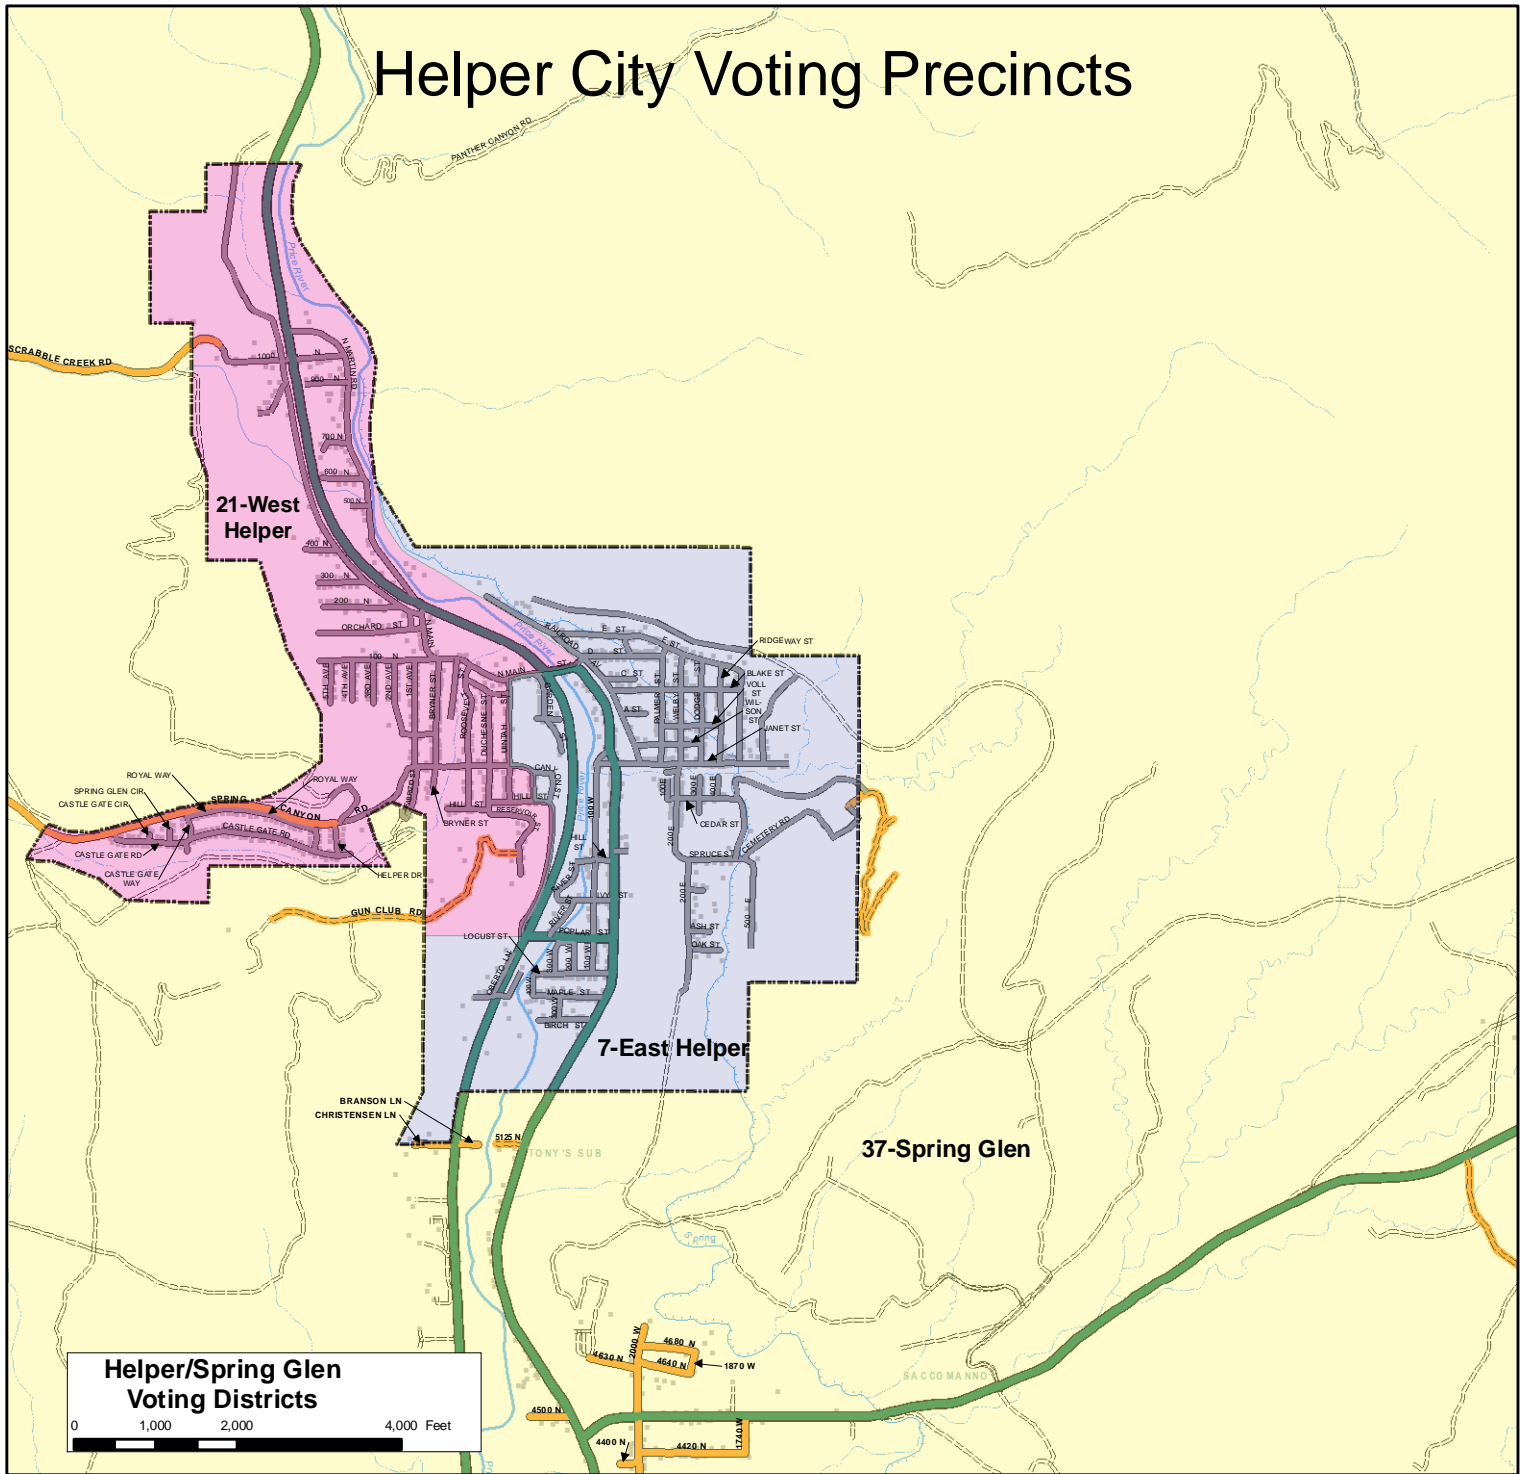

# Helper City Voting Precincts

## Helper/Spring Glen Poll Locations

**-7-East Helper**  
Sally Mauro School  
20 2nd Ave

**-37-Spring Glen**  
Carbon Country Club  
3055 N. Hwy 6

**-21-West Helper**  
Sally Mauro School