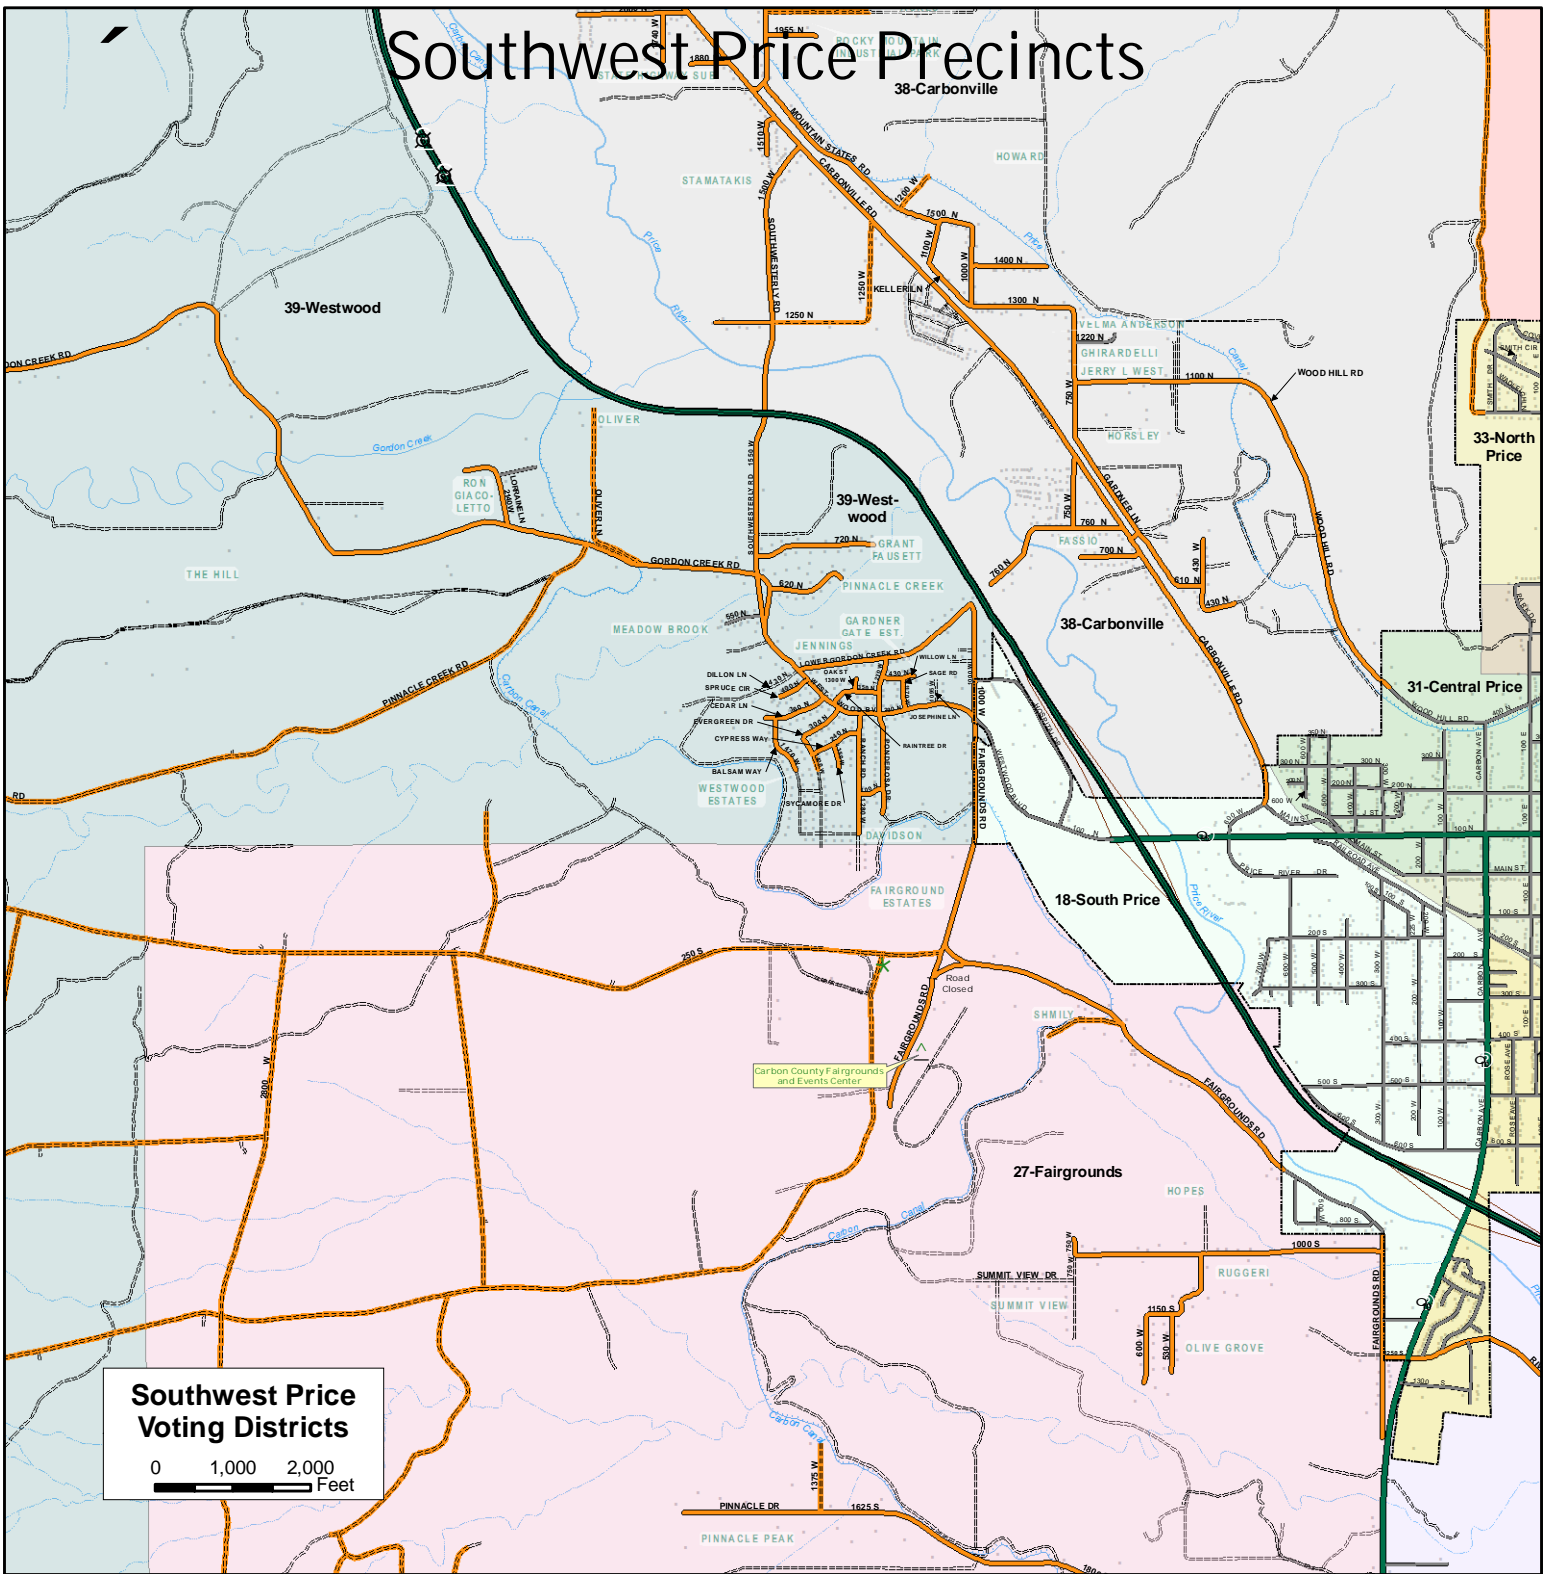

Southwest Price Precincts

Southwest Price Polling Locations

- 38-Carbonville
Active Re-entry
10 S. Fairgrounds Rd.
- 27-Fairgrounds
Carbon Co Comm Cntr.
Carbon Co Fairgrounds
- 39-Westwood
Active Re-Entry
10 S Fairgrounds Rd.