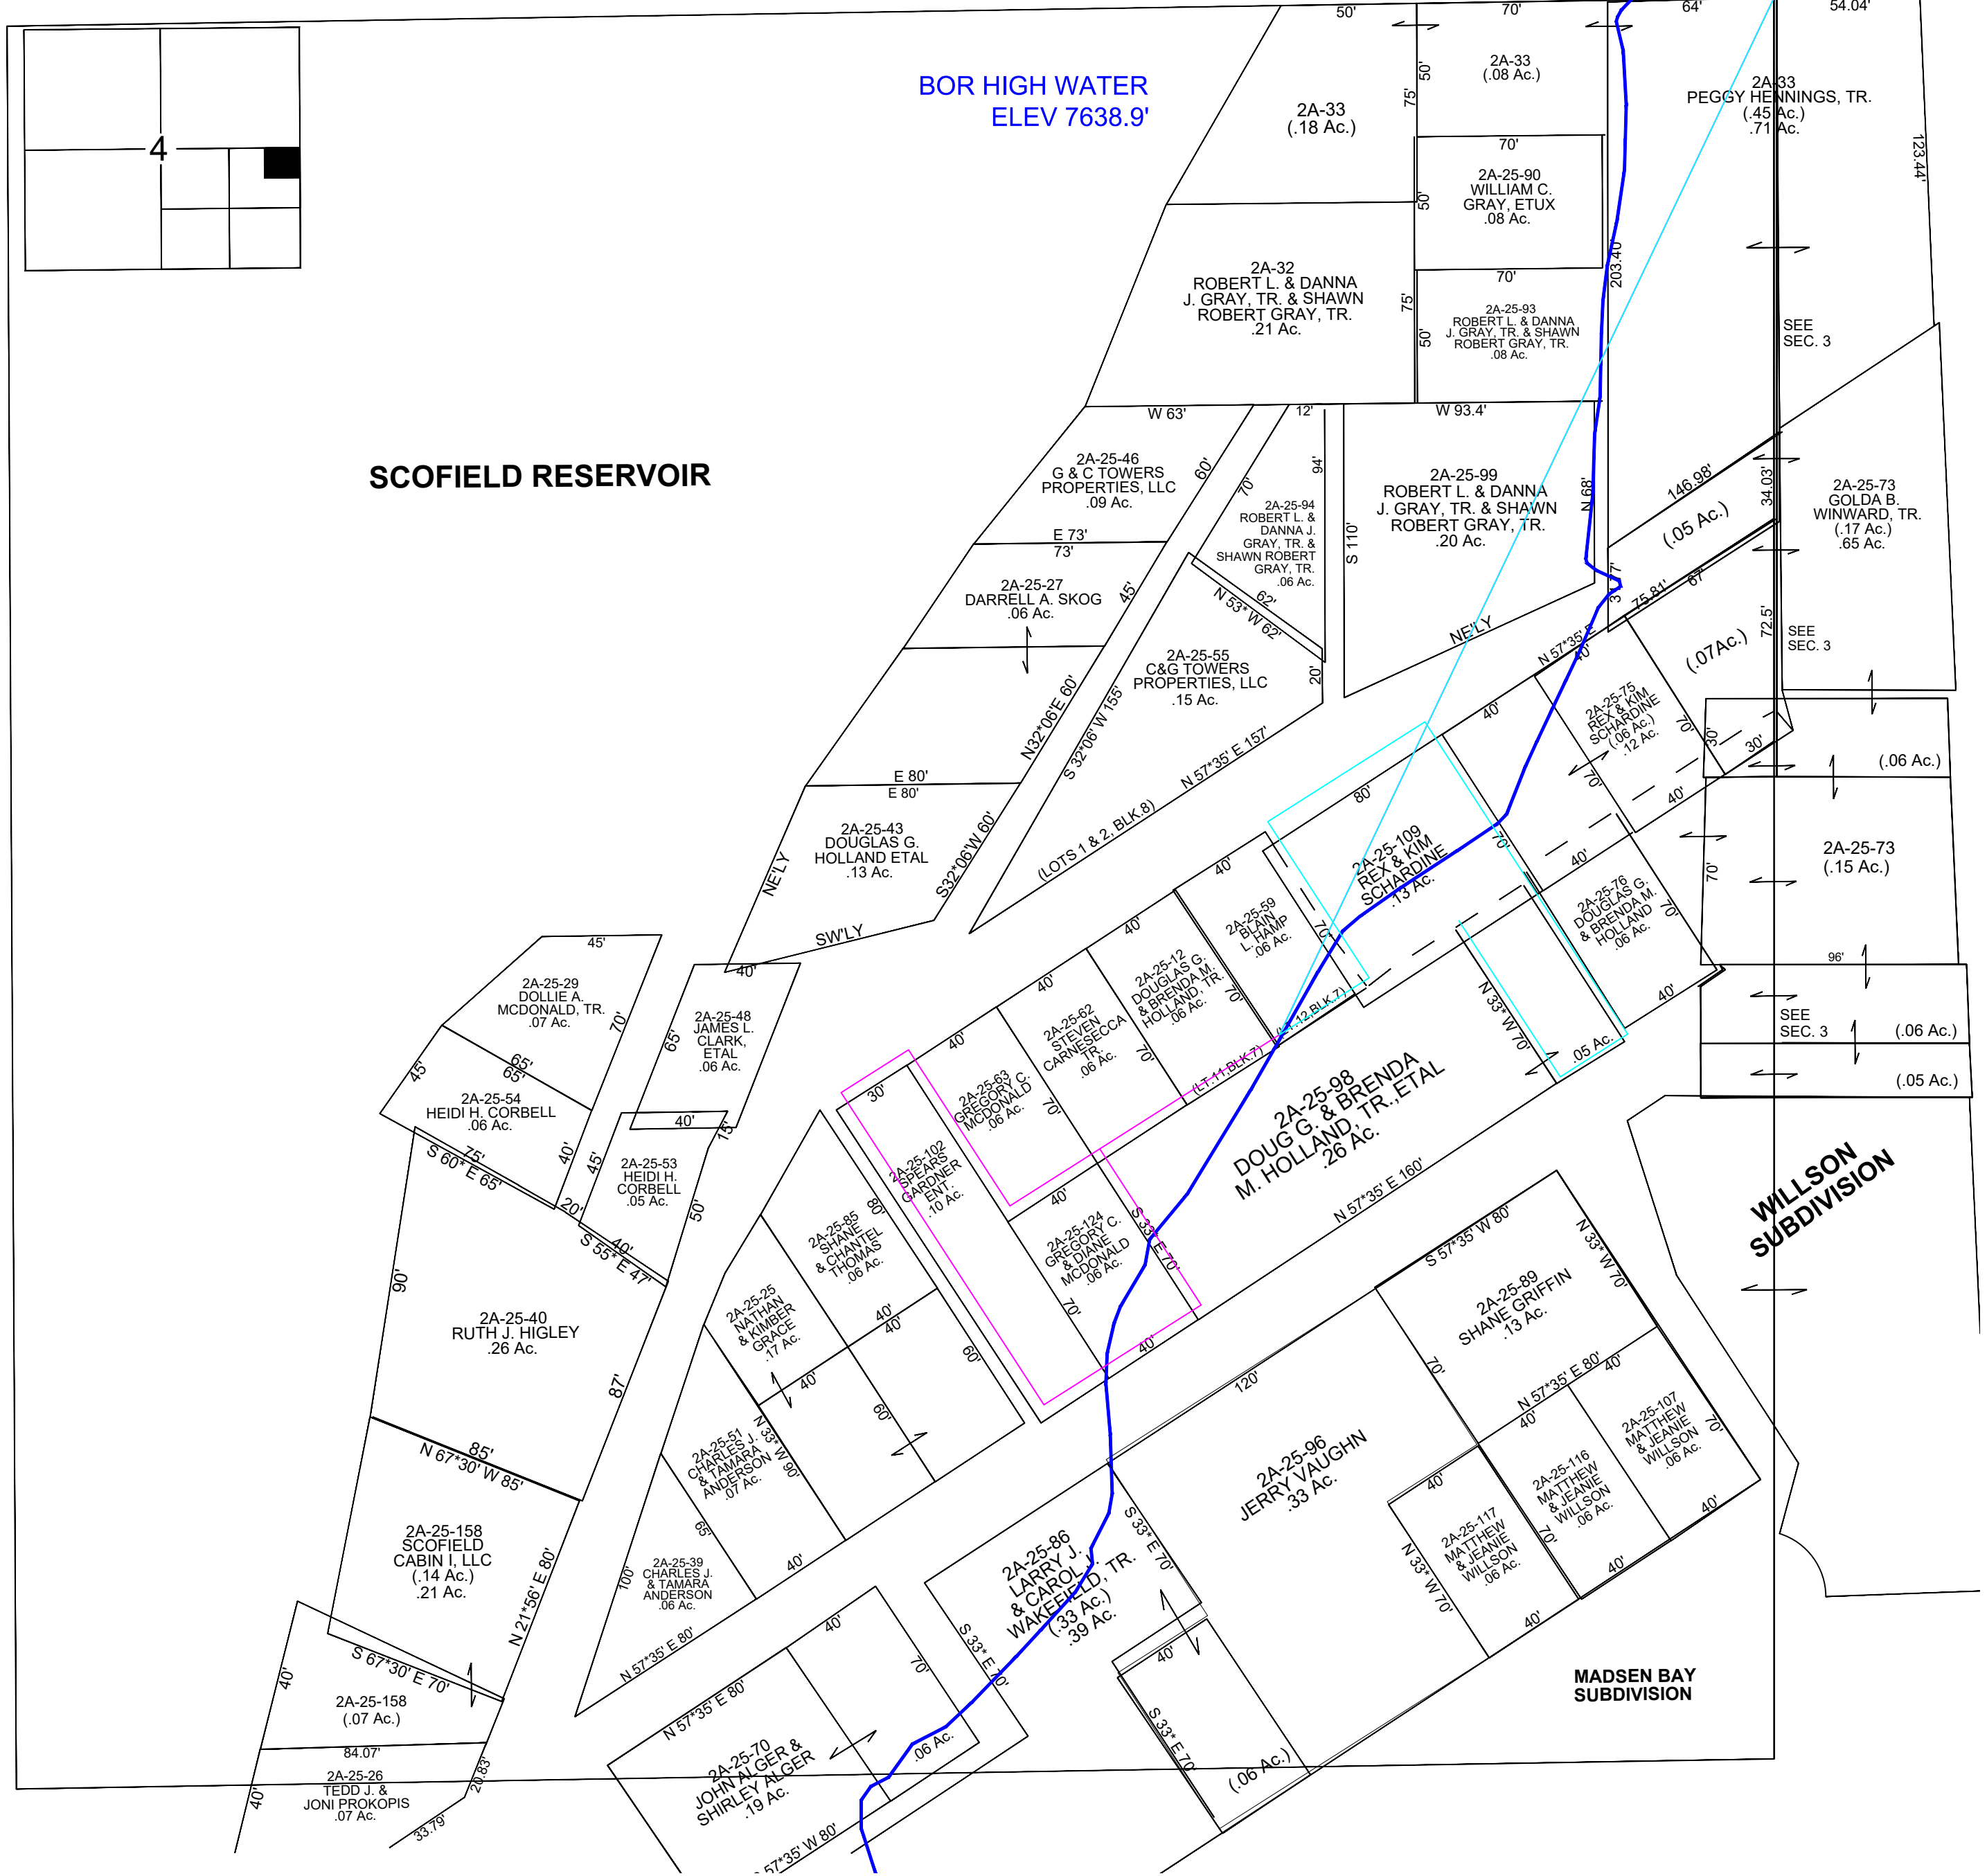

RANGE 7 EAST

CARBON COUNTY PLATS

TOWNSHIP 12 SOUTH

NE4 NE4 SE4 SECTION 4

SCALE: 50 FEET = 1 INCH
SEPTEMBER 12, 2023

Carbon County assumes no liability for errors or omissions in any information.