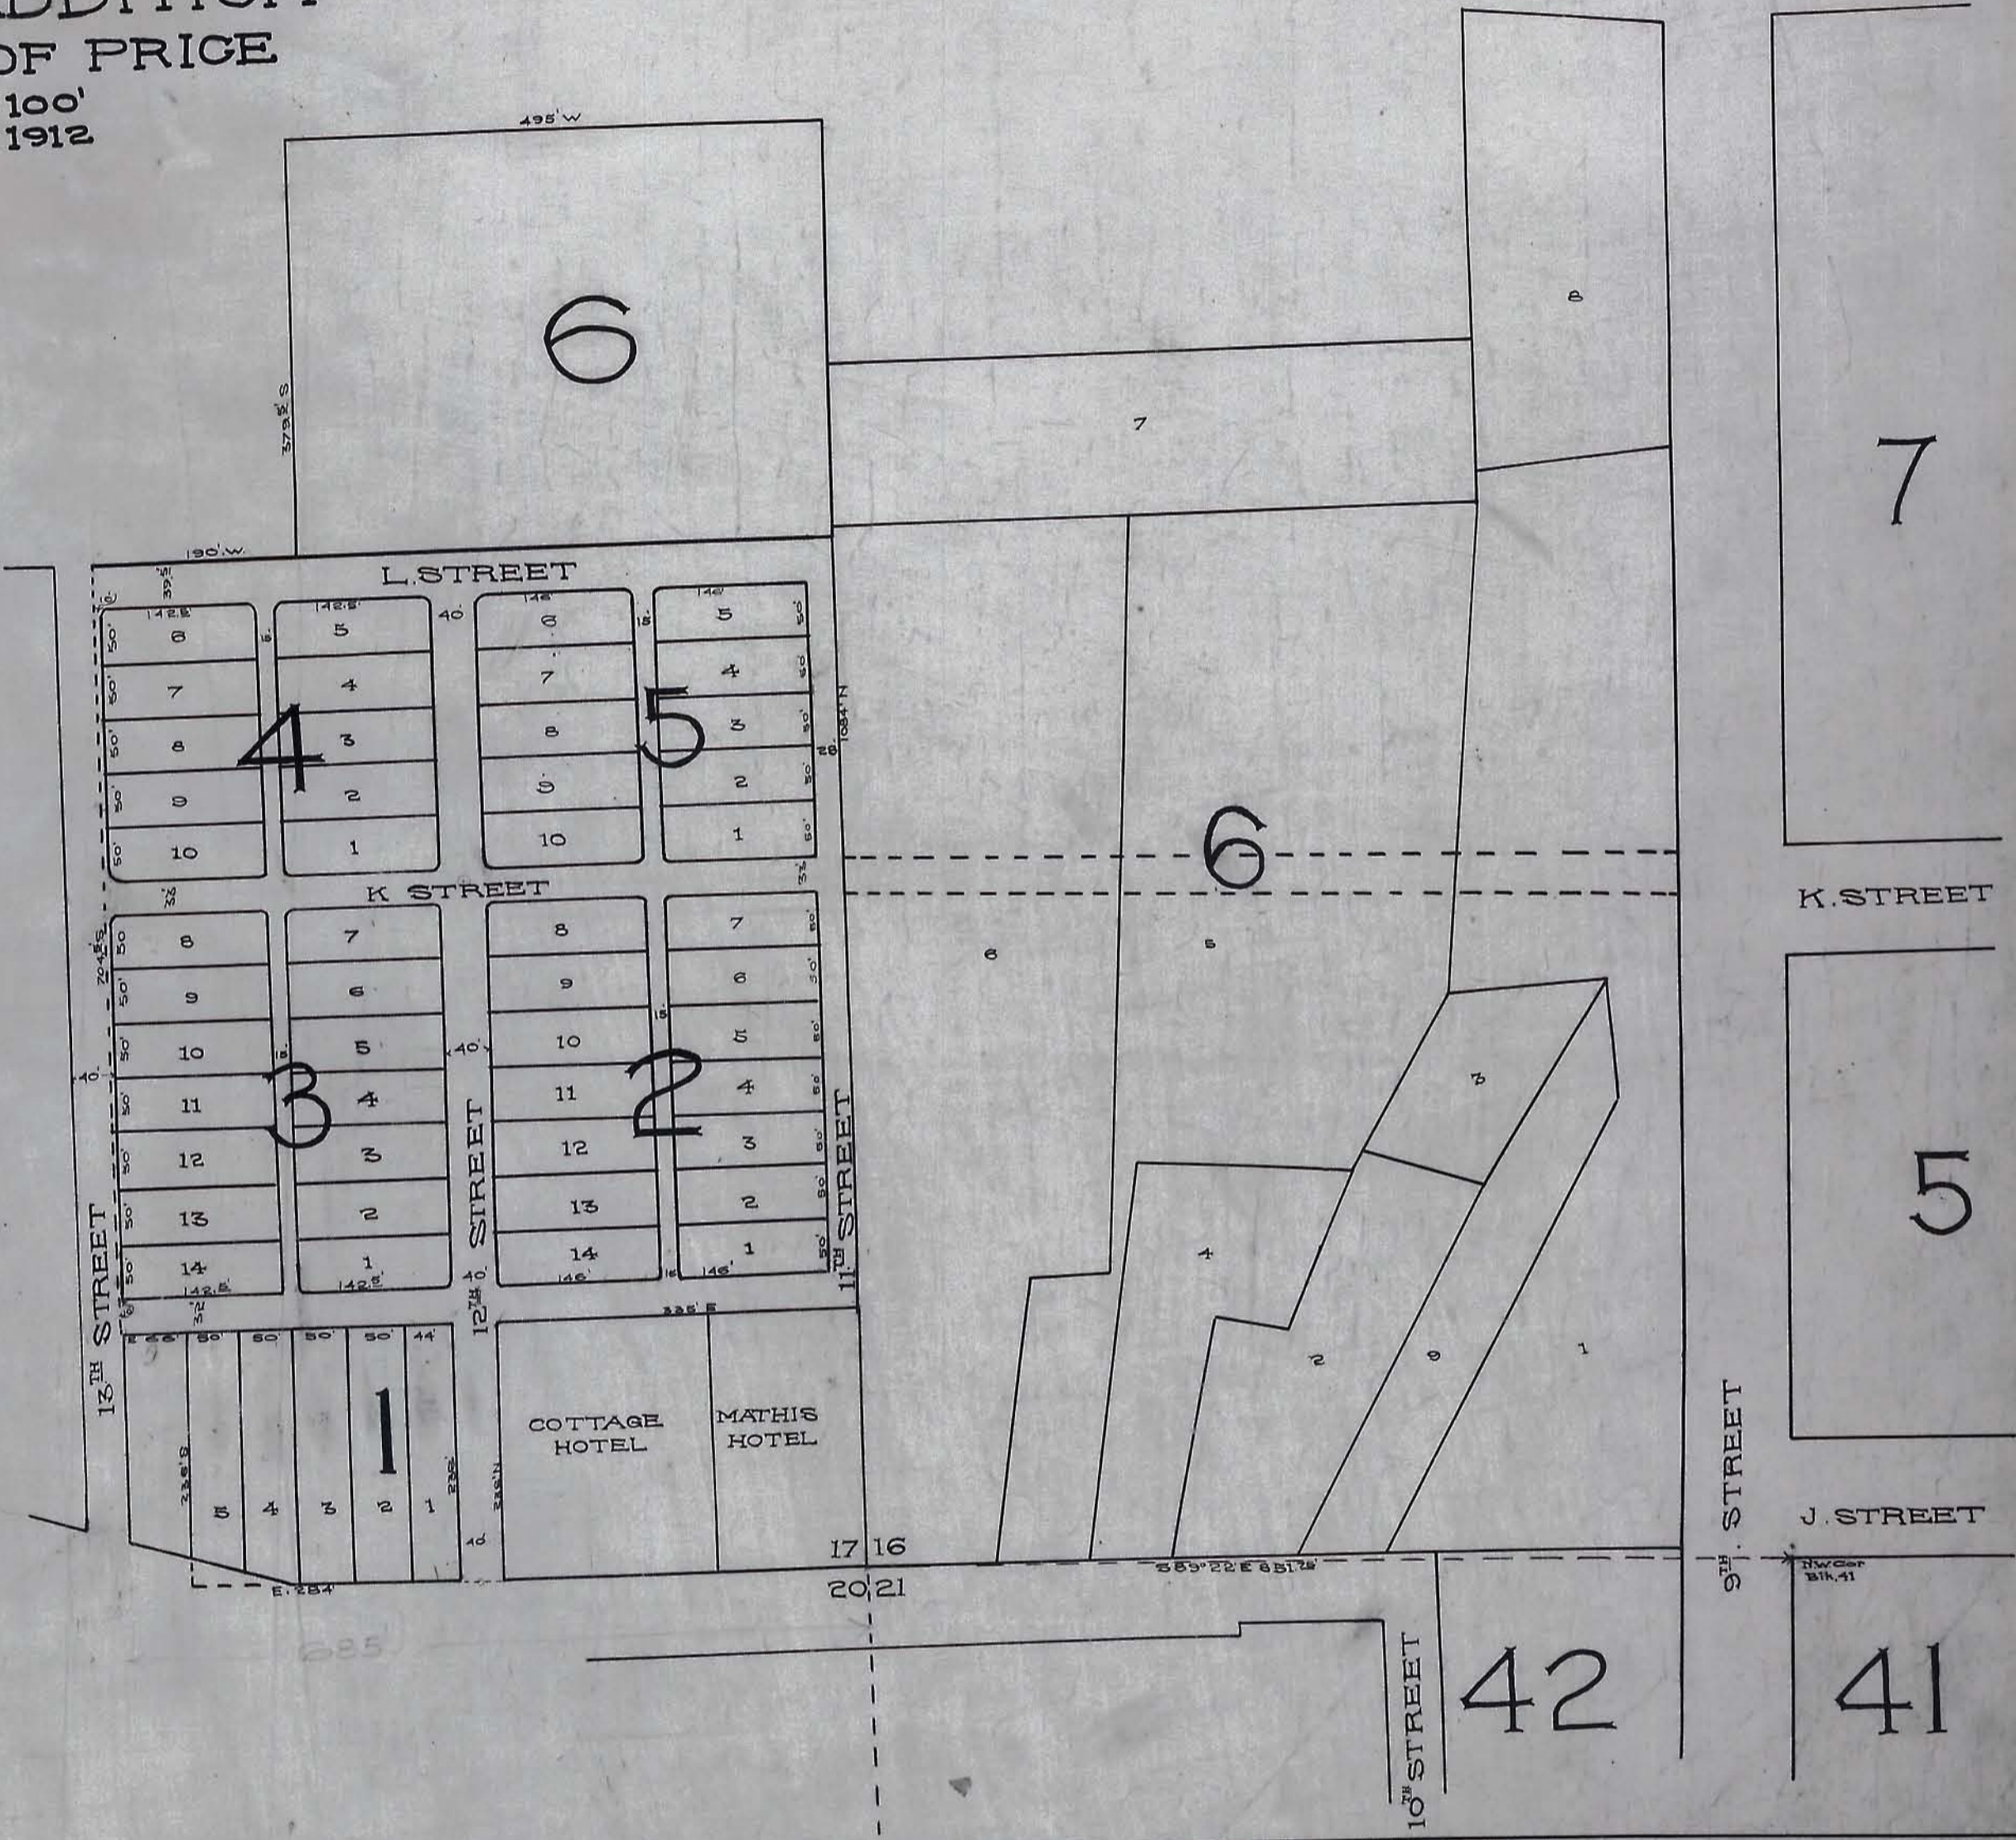

OWNERS CERTIFICATE
State of Utah, ss.
County of Garfield

Be it known by these Presents that we J. W. Hart and Celestia Hart, his wife the undersigned owners in fee simple of the lands described in the above Surveyors Certificate and shown on this Plat do hereby Grant & dedicate a perpetual Easement of right of way to the Public forever to all streets and alleys shown on this Plat and that by our authority the said Plat was made and designated on Feb 3rd 1912.

Subscribed and sworn to before me this day of February 1912
William H. Hart
Celestia Hart
Mayor Commissioner Expires Jan 16 - 1916

Approved by the Mayor and City Council of Price City Utah this 20th day of Feb 1912
John S. J. Garfield
Recorder

9986
FILED FOR RECORD
10
FEB 3 1912
John S. J. Garfield

Fairview addition to Price city