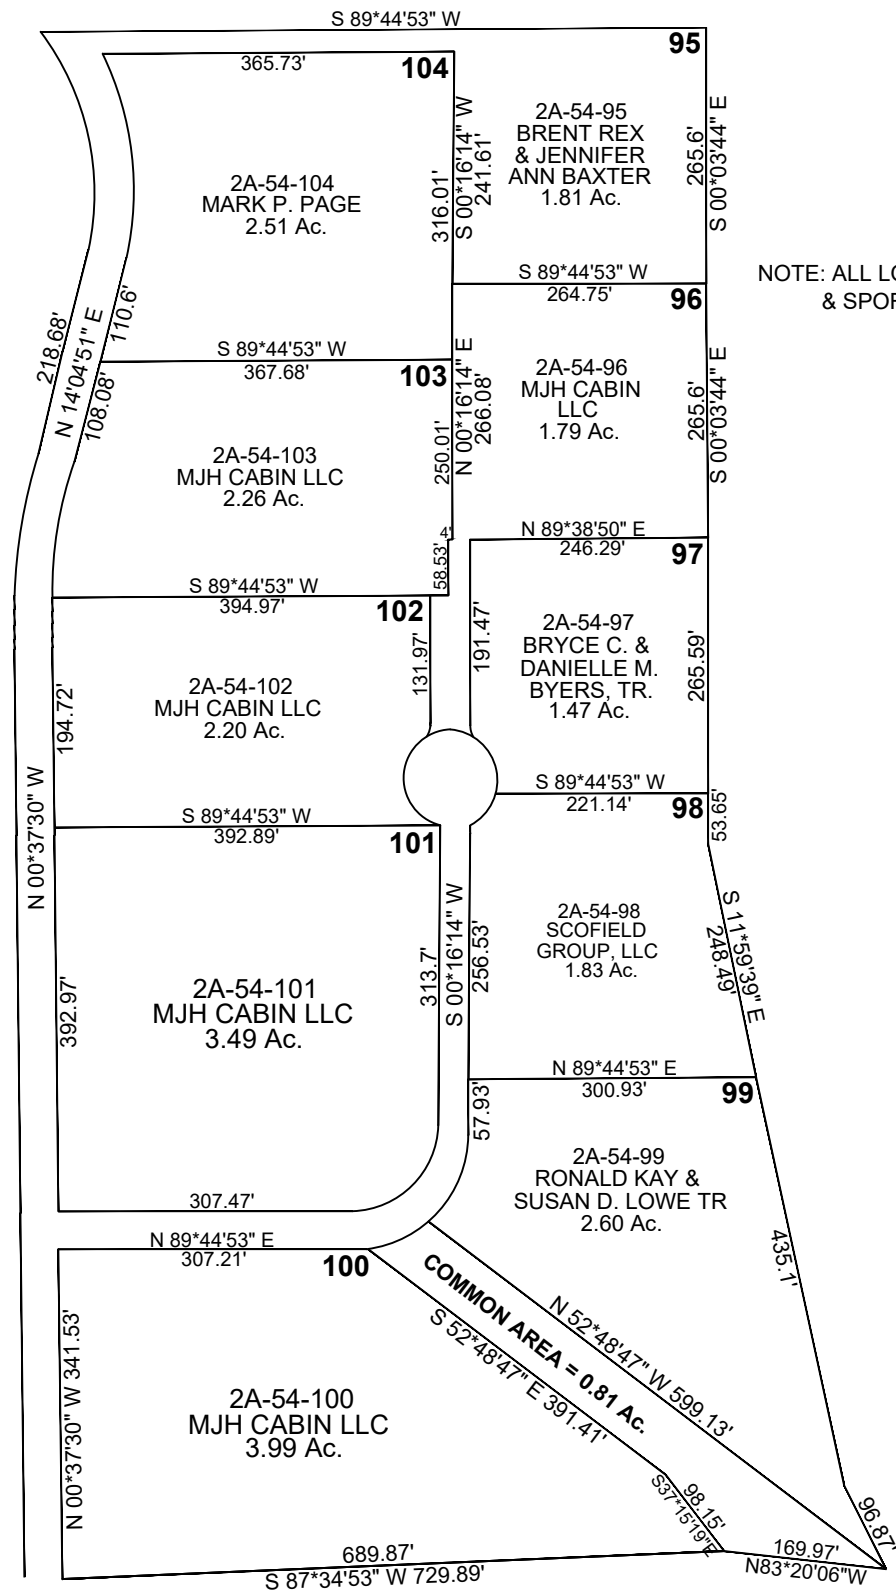

CARBON COUNTY PLATS
WILD FLOWER ESTATES
ASPEN COVE AT SCOFIELD PLAT 'D' - PHASE IV

NOTE: ALL LOTS OWNED BY AMERICAN RECREATION & SPORTS, INC. UNLESS MARKED OTHERWISE.

SCALE: 200 FEET = 1 INCH
MARCH 12, 2024

Carbon County assumes no liability for errors or omissions in any information.