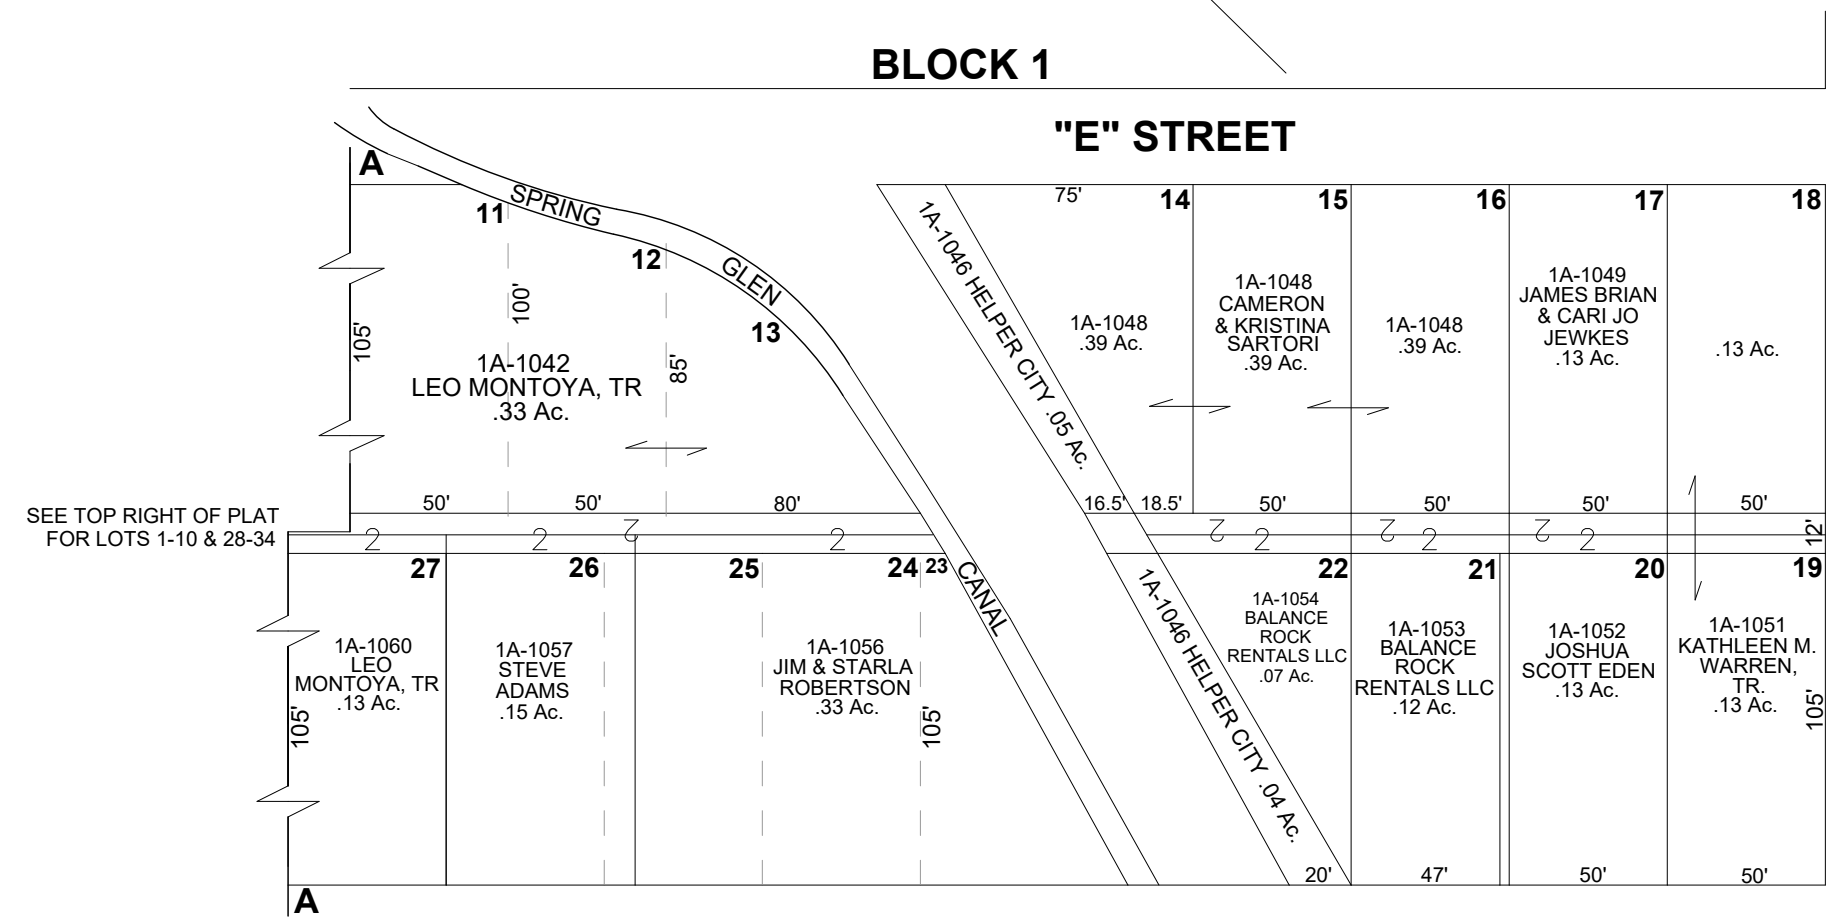

HELPER CITY

BLOCK 2

CARBON COUNTY PLATS

BELVEDERE ADDITION

ORDINANCE VACATING ALLEYS #93697

SCALE: 60 FEET = 1 INCH
JUNE 26, 2023

Carbon County assumes no liability for errors or omissions in any information.