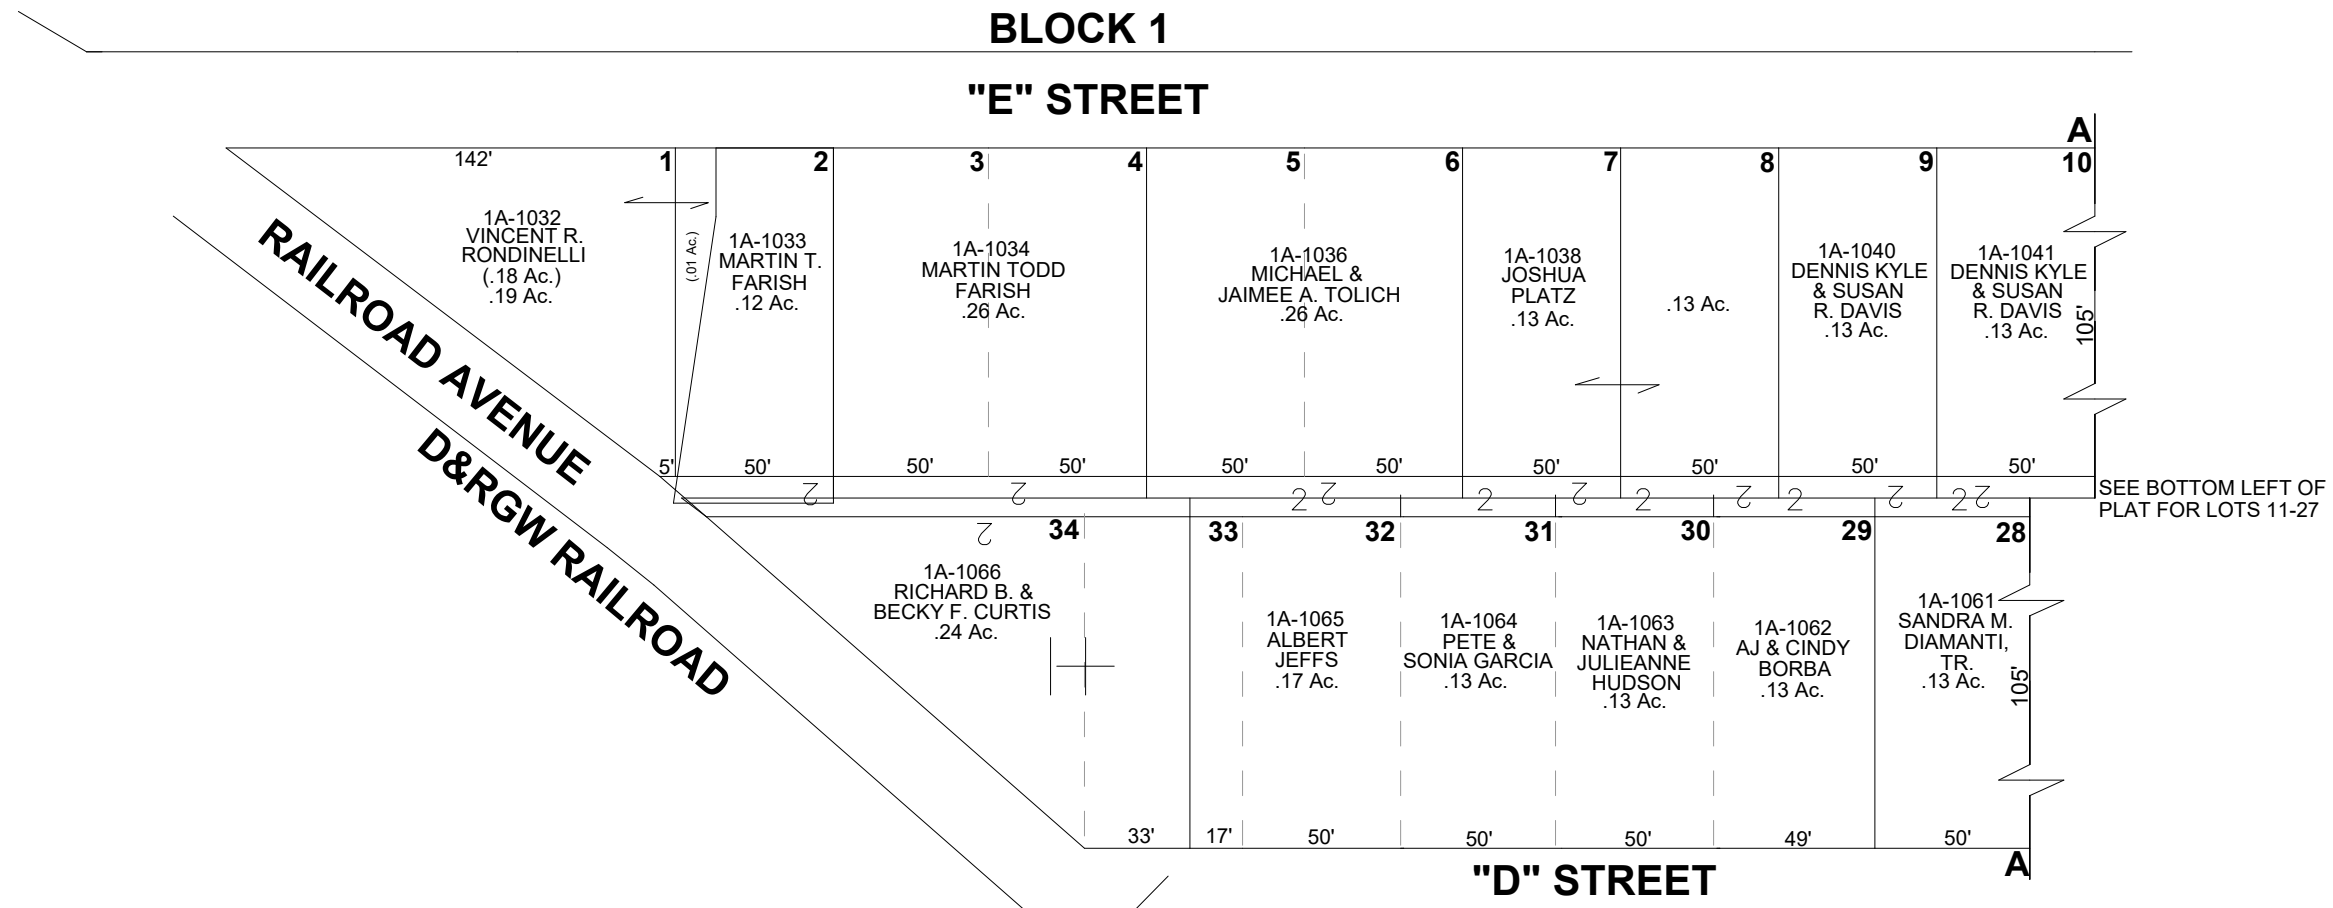

HELPER CITY

BLOCK 2

CARBON COUNTY PLATS

BELVEDERE ADDITION

ORDINANCE VACATING ALLEYS #93697

SCALE: 60 FEET = 1 INCH
JUNE 26, 2023

Carbon County assumes no liability for errors or omissions in any information.