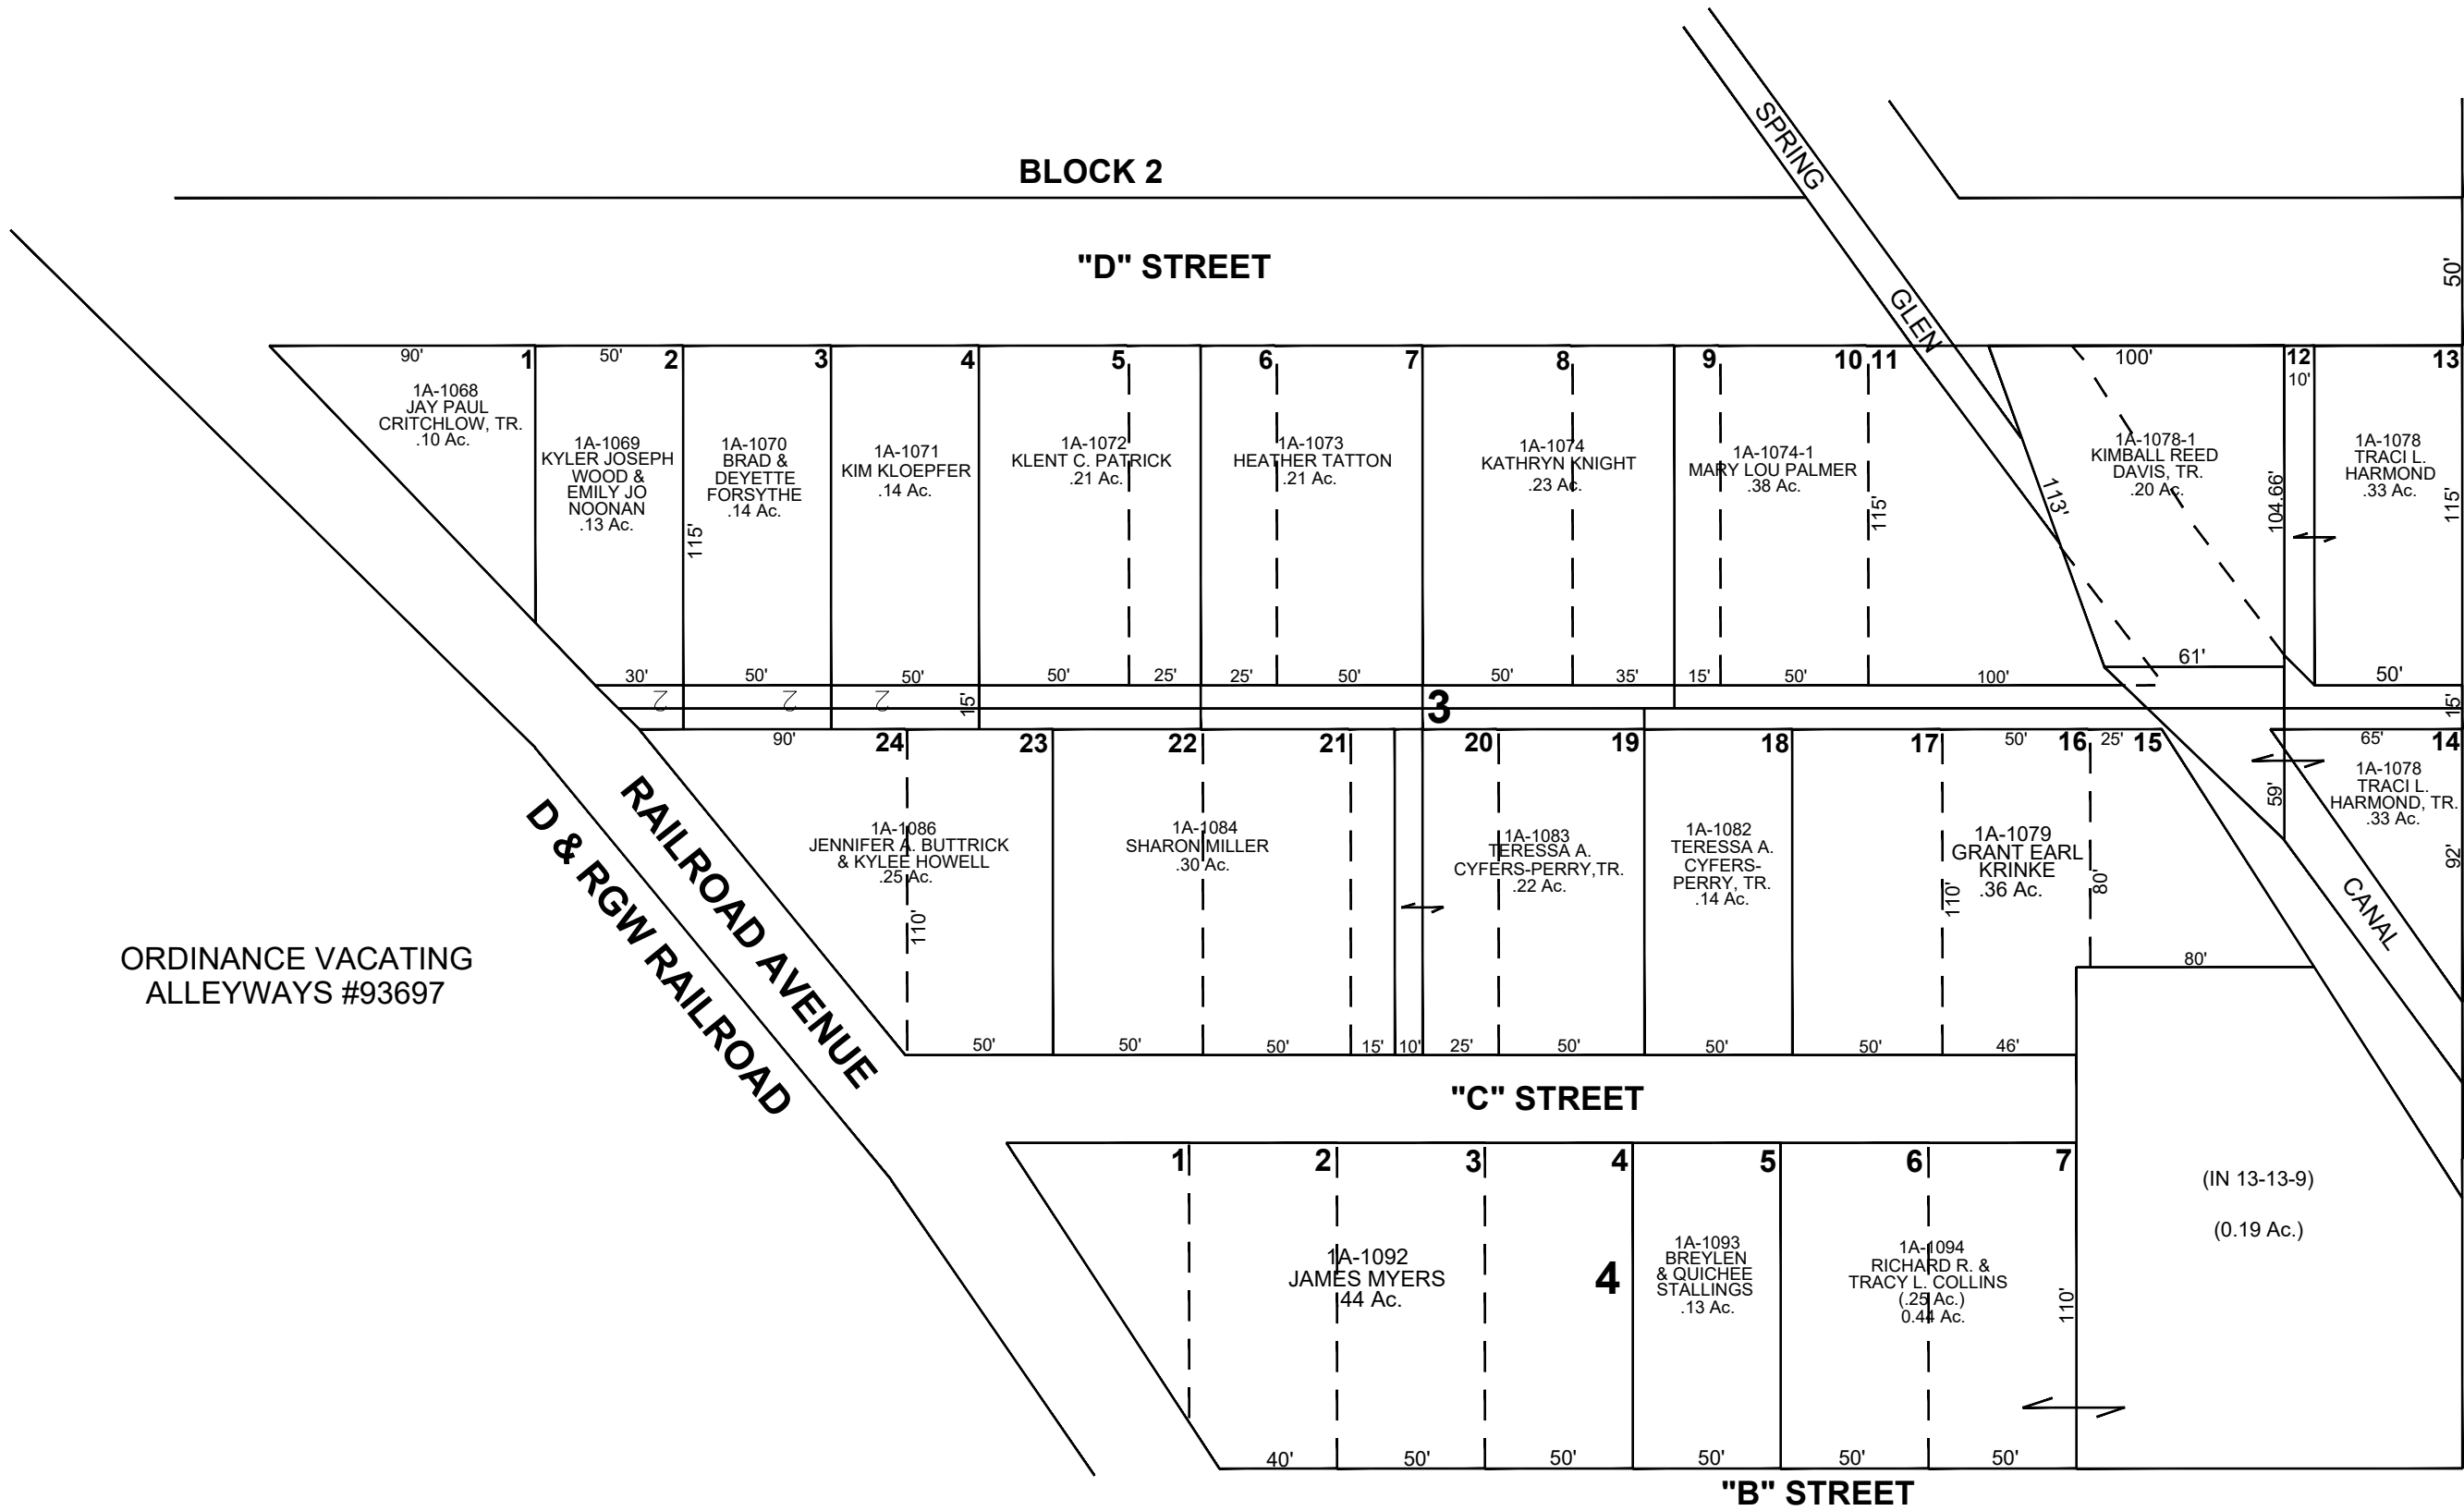

HELPER CITY

CARBON COUNTY PLATS

BLOCKS 3 & 4

BELVEDERE ADDITION

SCALE: 60 FEET = 1 INCH
OCTOBER 31, 2023

Carbon County assumes no liability for errors or omissions in any information.