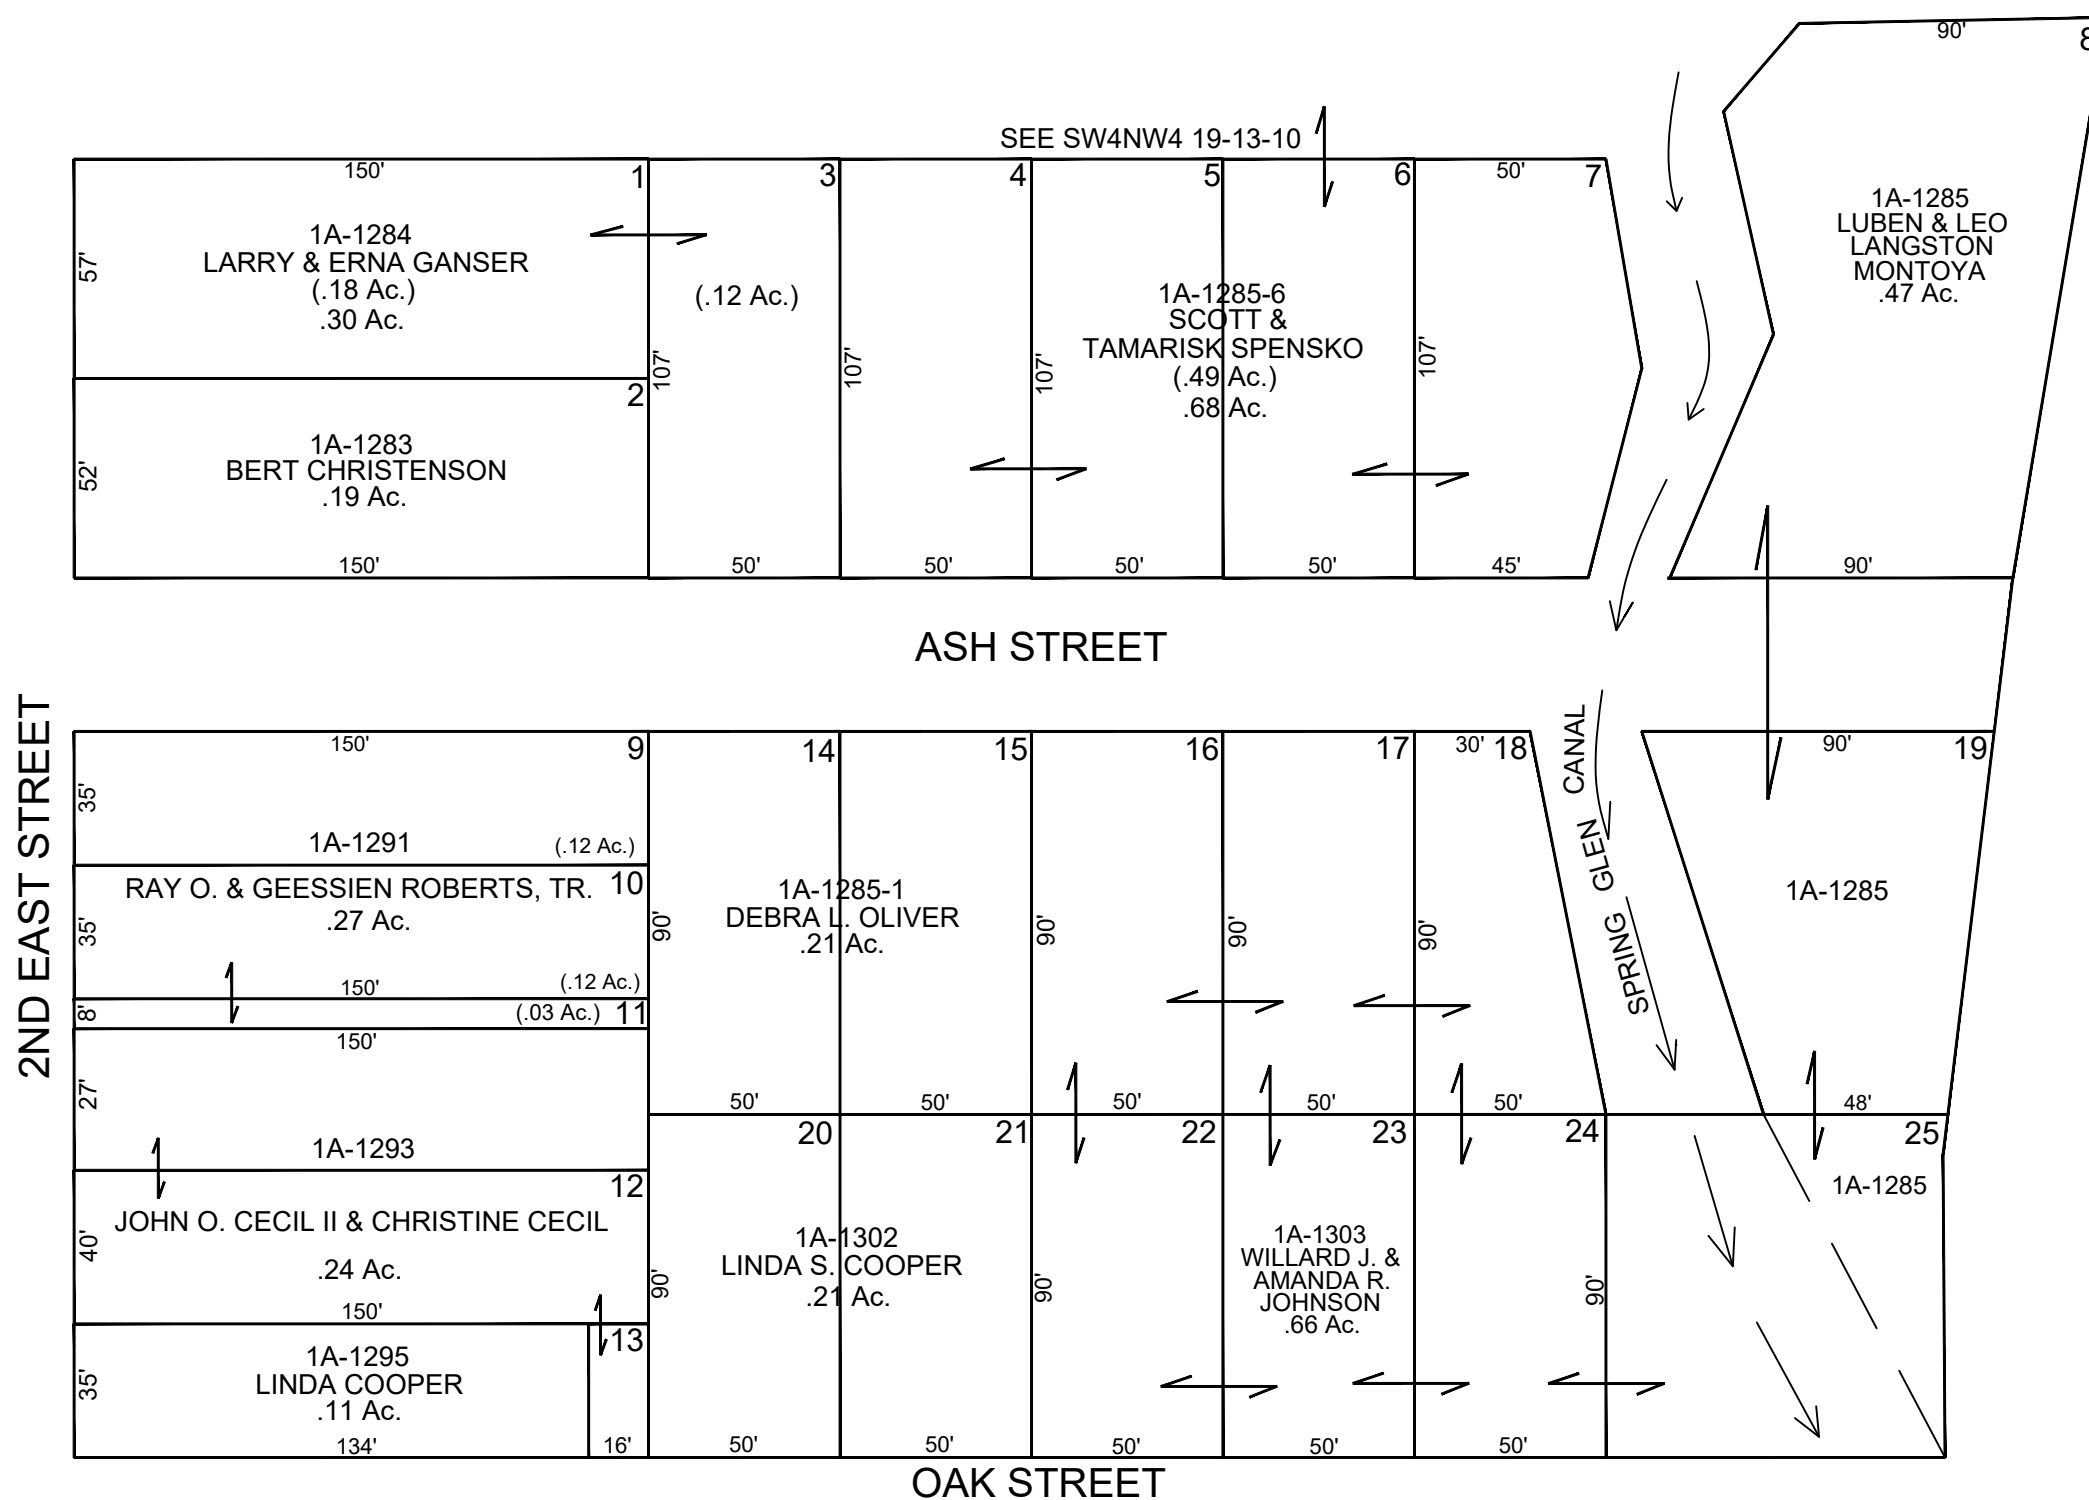

HELPER CITY

# CARBON COUNTY PLATS

BEVERLY ADDITION  
PORTION NORTH OF OAK STREET

SCALE: 50 FEET = 1 INCH  
OCTOBER 12, 2023

Carbon County assumes no liability for errors or omissions in any information.