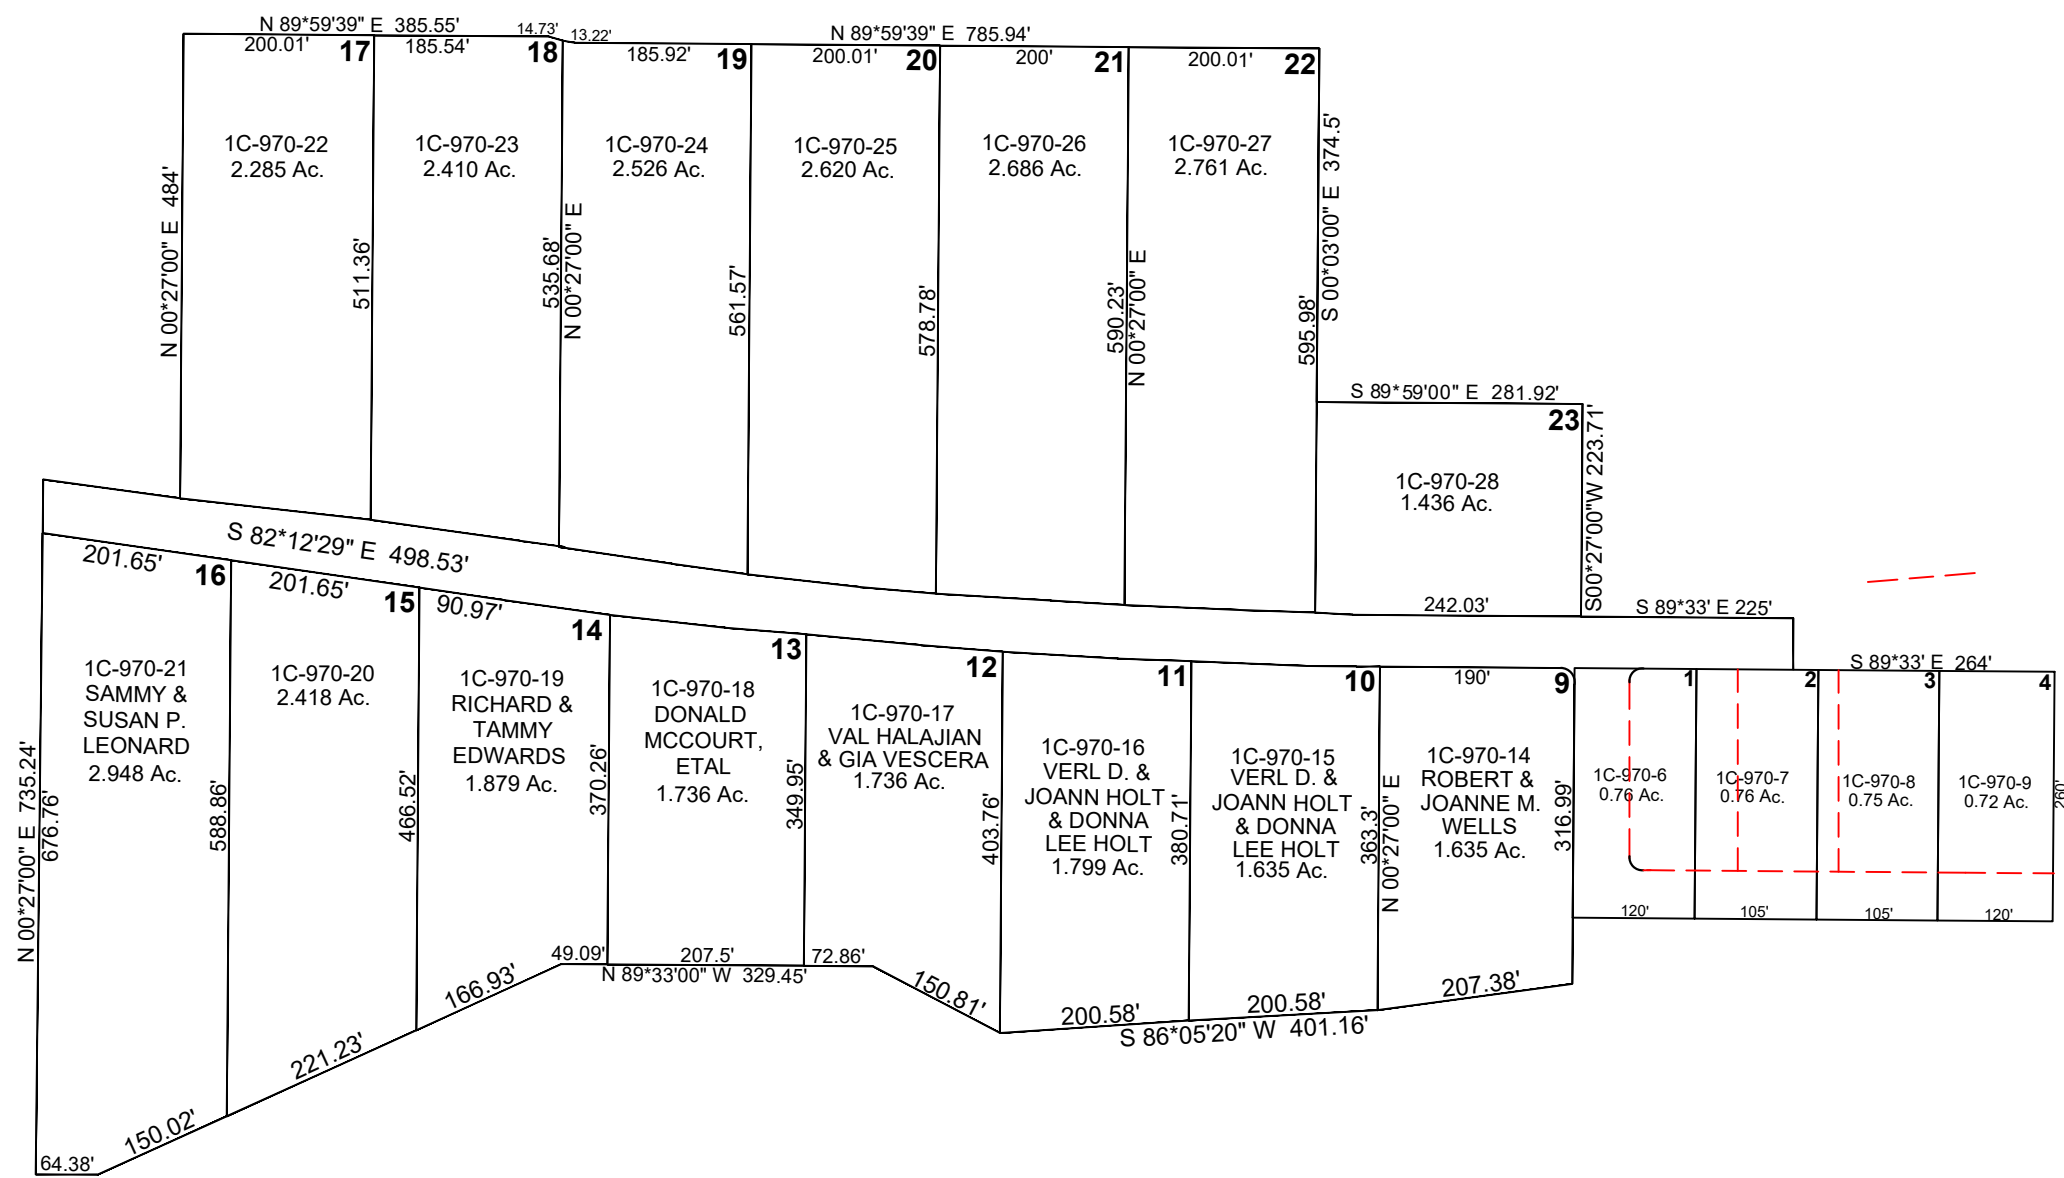

NOTE: ALL LOTS OWNED BY EAST CARBON CITY UNLESS MARKED OTHERWISE

CARBON COUNTY PLATS

COLUMBIA WEST SUBDIVISION - REVISED

SCALE: 200 FEET = 1 INCH
SEPTEMBER 8, 2021

Carbon County assumes no liability for errors or omissions in any information.