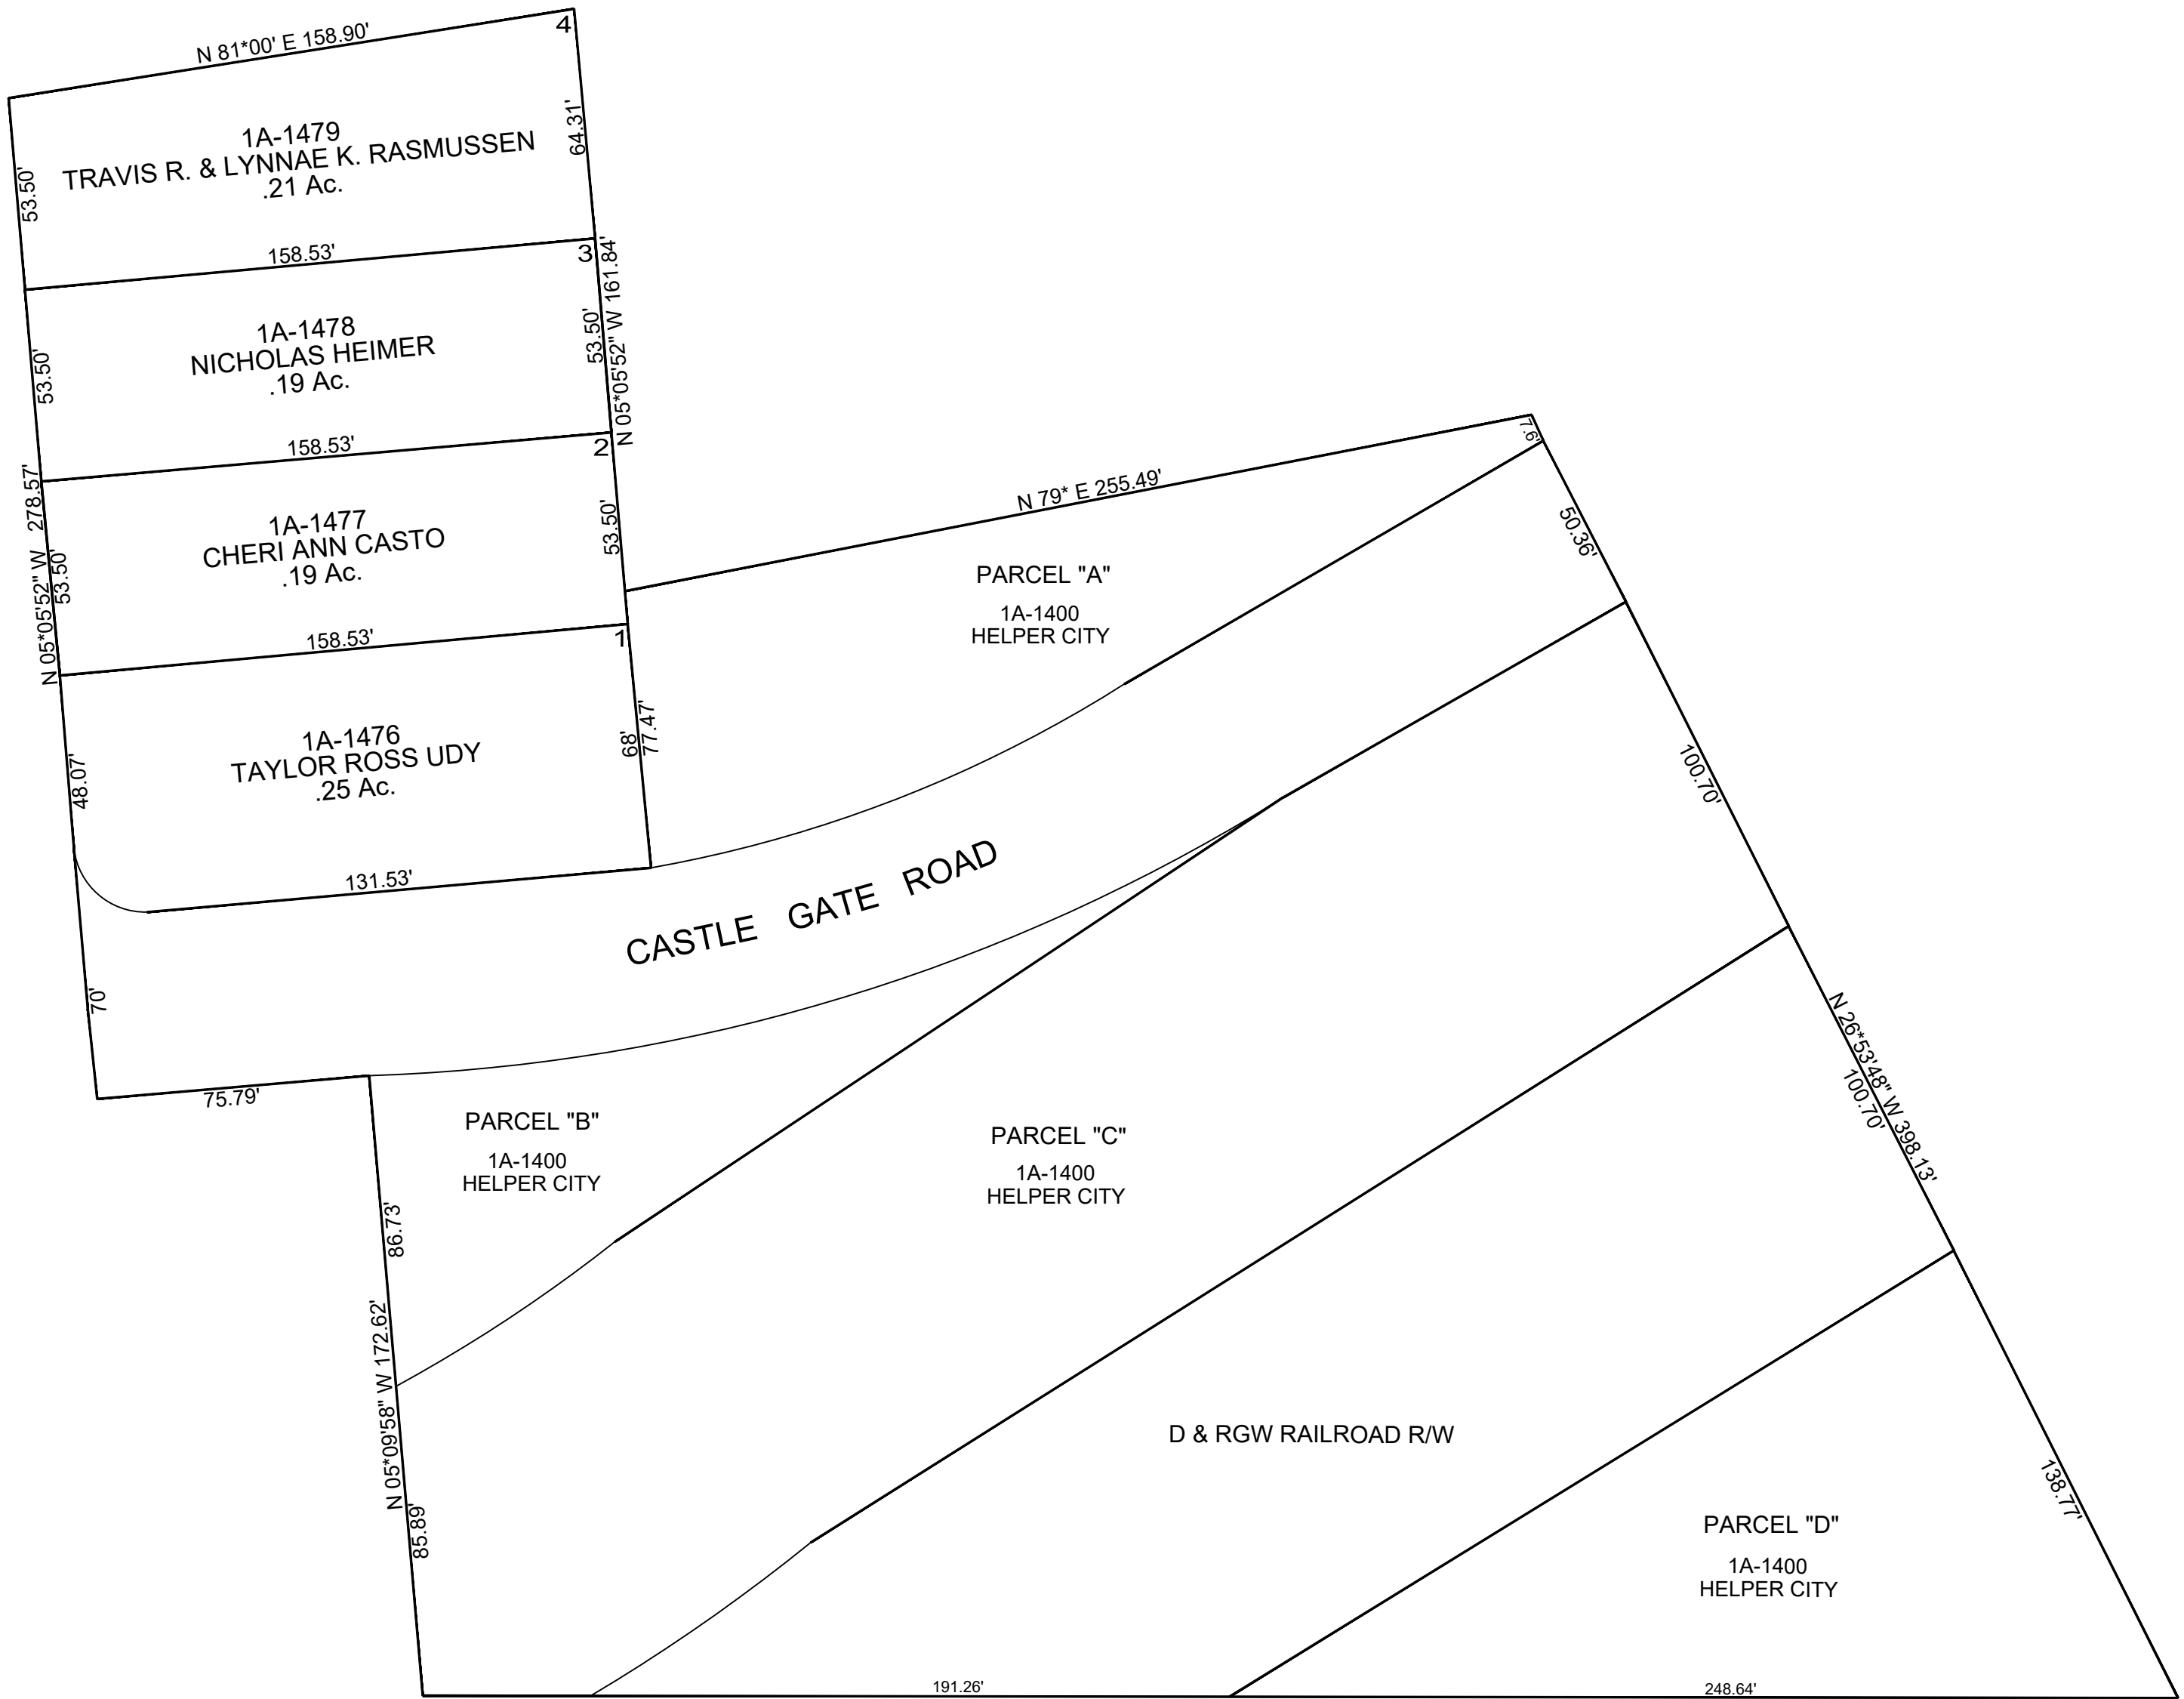

UNIT #2

# CARBON COUNTY PLATS

CASTLE GATE ADDITION

SCALE: 40 FEET = 1 INCH  
JUNE 7, 2021

Carbon County assumes no liability for errors or omissions in any information.