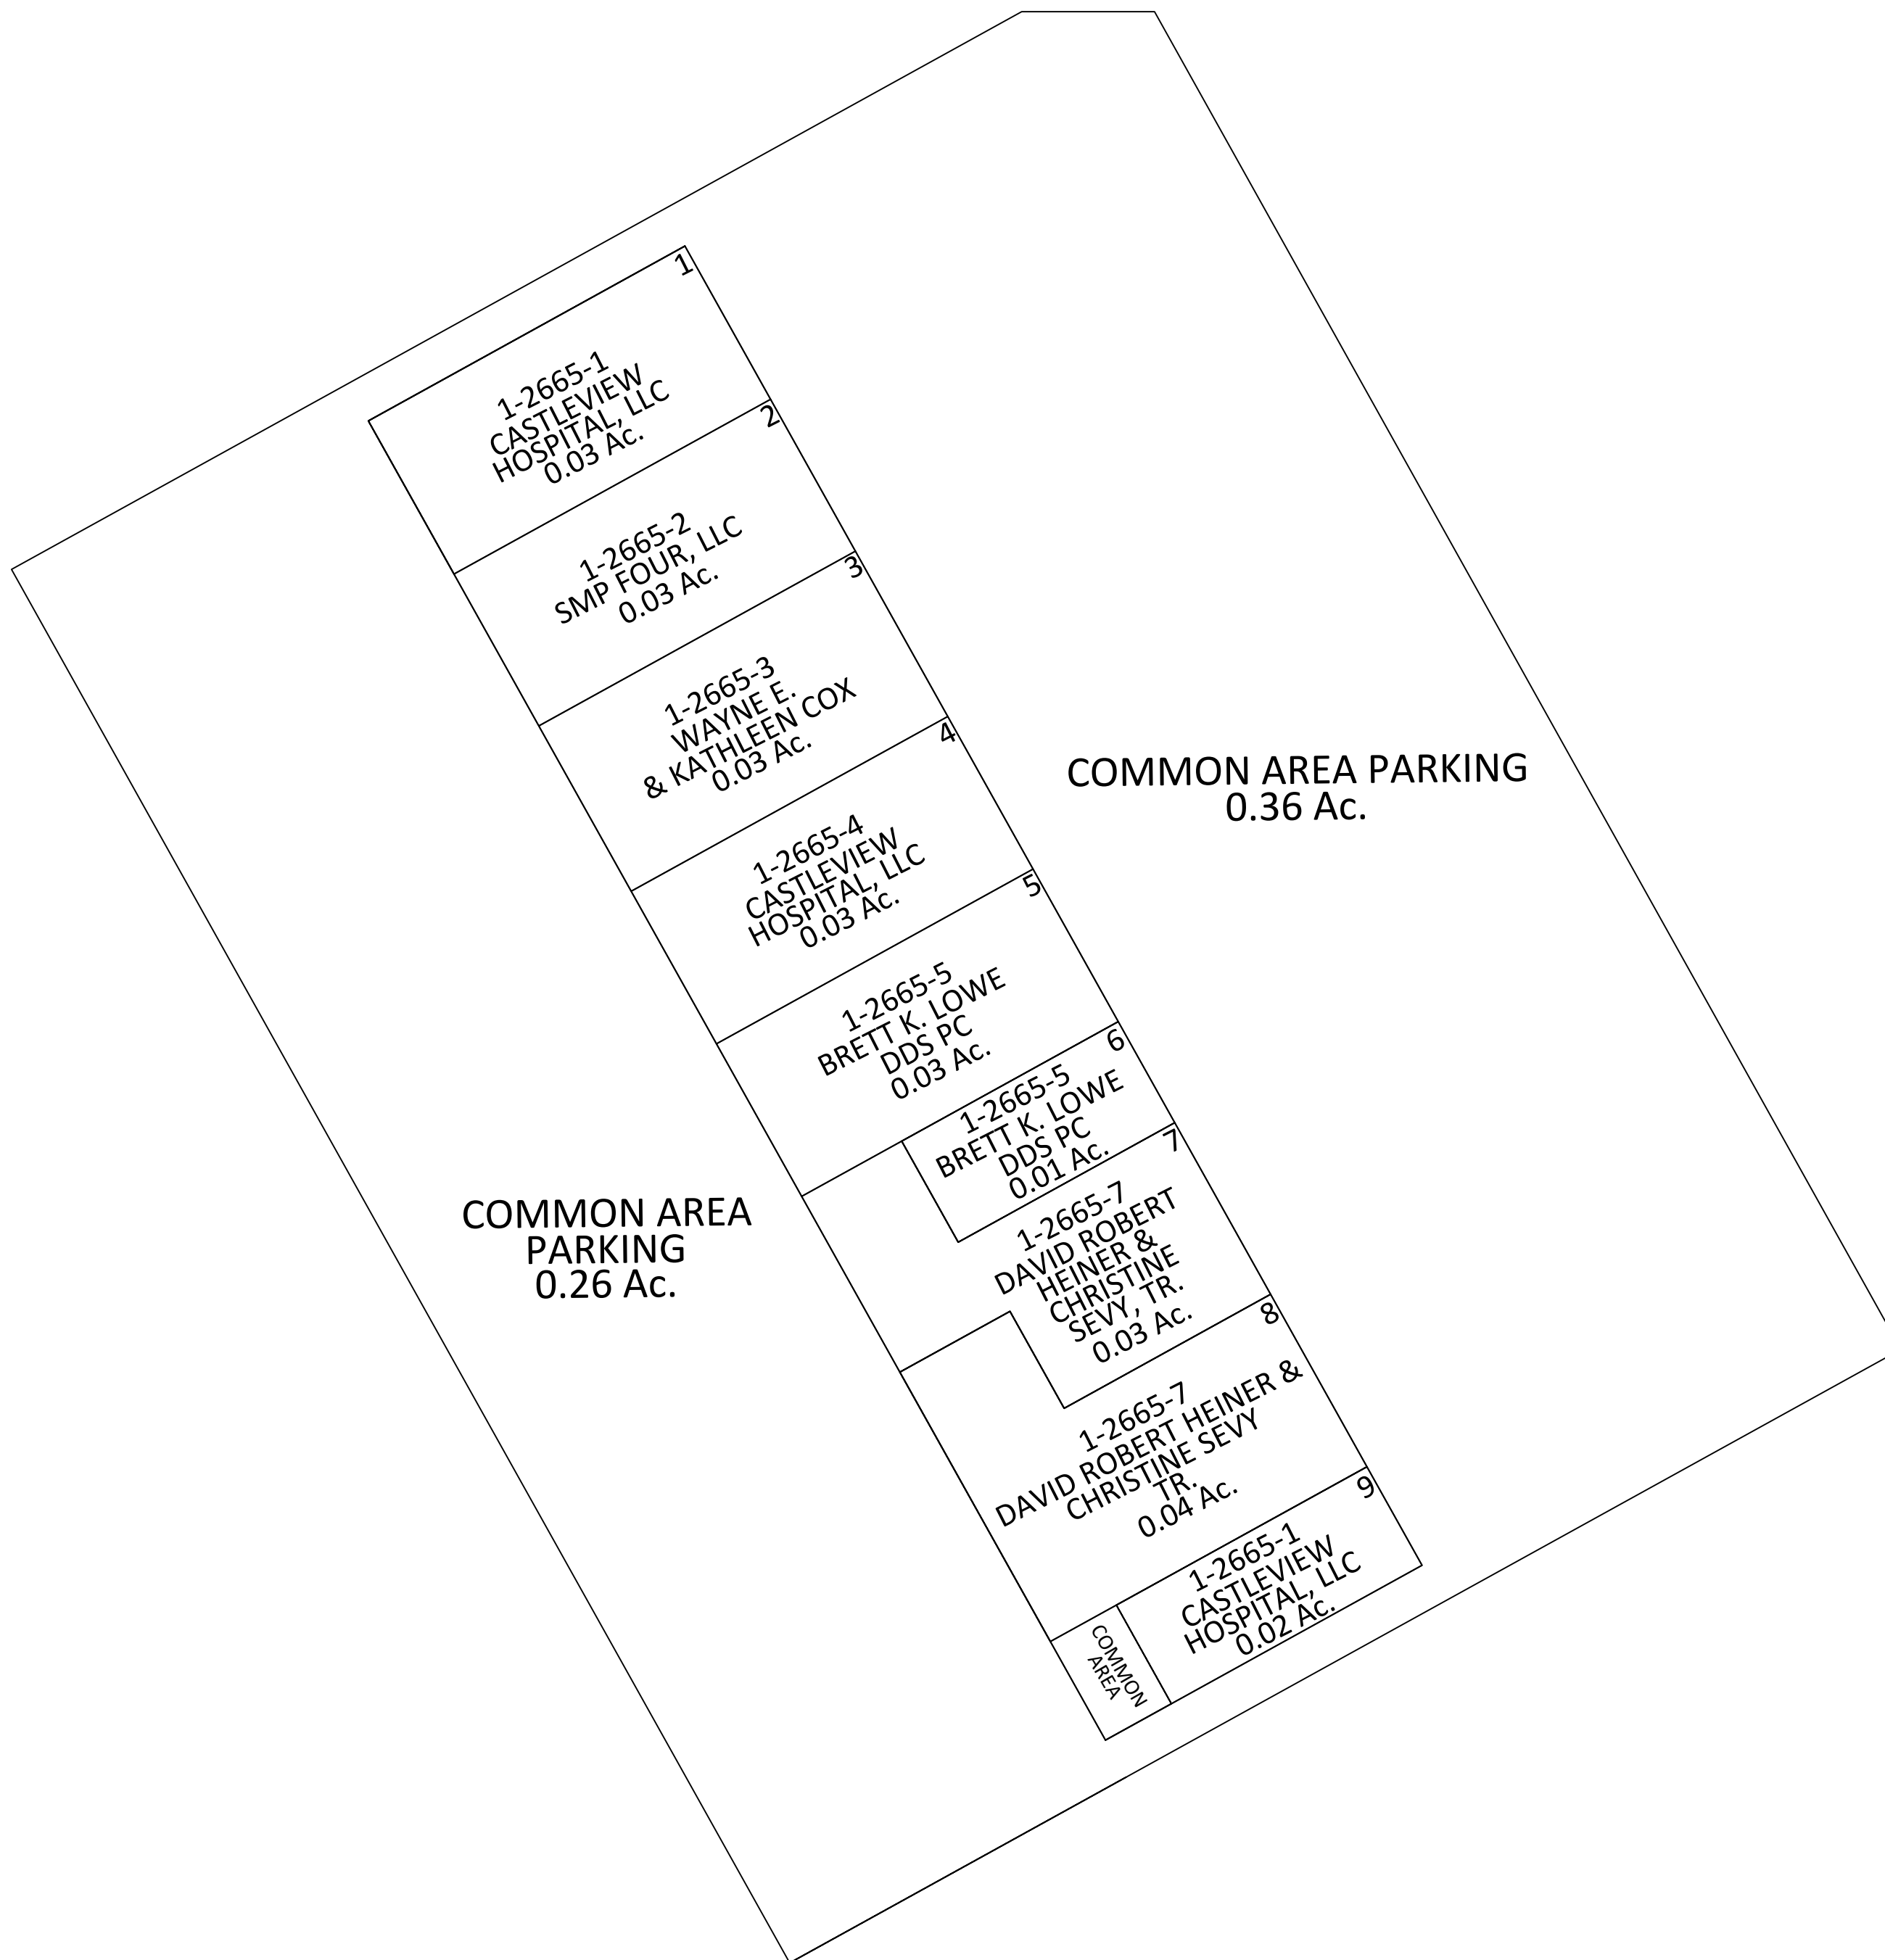

PART OF SEC 17, T14S, R10E

CARBON COUNTY PLATS

CASTLEVIEW PROFESSIONAL BUILDING CONDOMINIUMS SUBDIVISION

SCALE: 20 FEET = 1 INCH
OCTOBER 3, 2023

Carbon County assumes no liability for errors or omissions in any information.