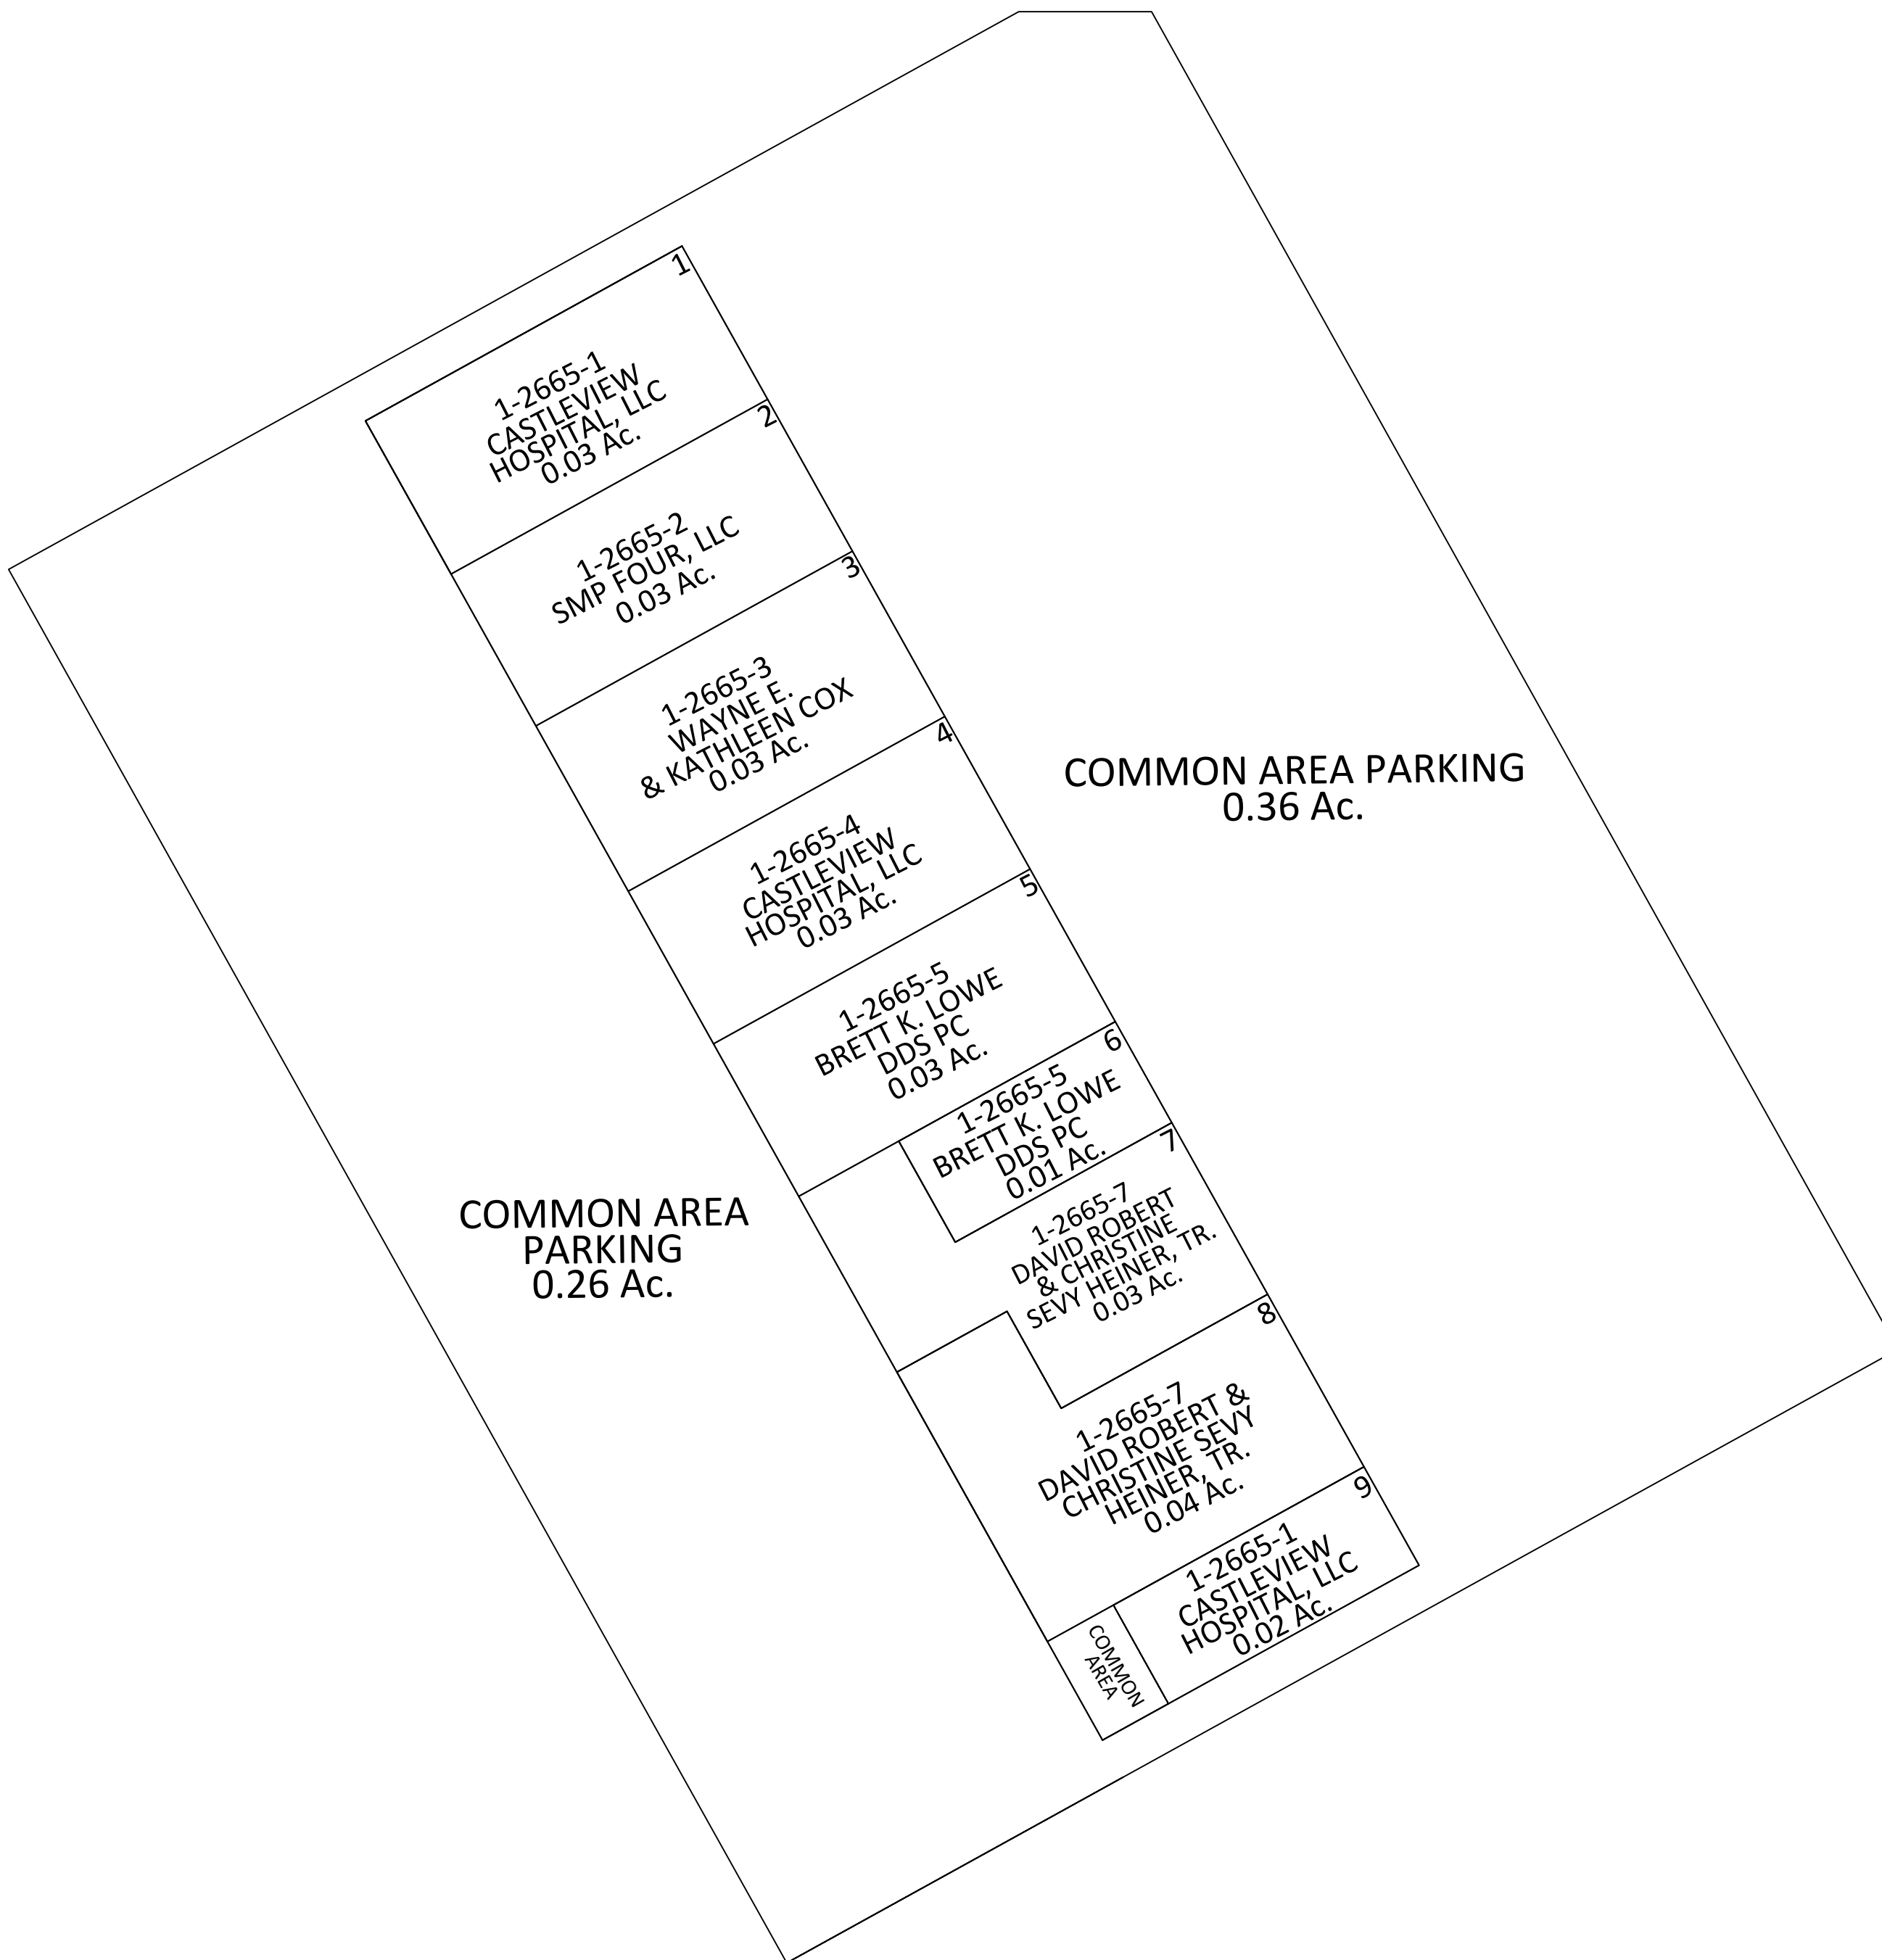

PART OF SEC 17, T14S, R10E

CARBON COUNTY PLATS

CASTLEVIEW PROFESSIONAL BUILDING CONDOMINIUMS SUBDIVISION

SCALE: 20 FEET = 1 INCH
OCTOBER 3, 2023

Carbon County assumes no liability for errors or omissions in any information.