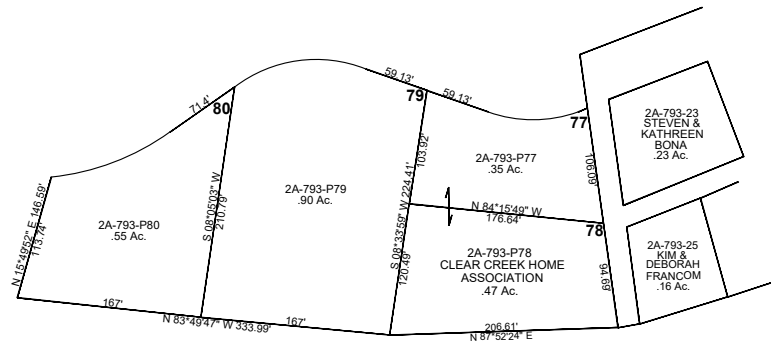

CARBON COUNTY PLATS

CLEAR CREEK 2000 (PLAT C)

SCALE: 80 FEET = 1 INCH