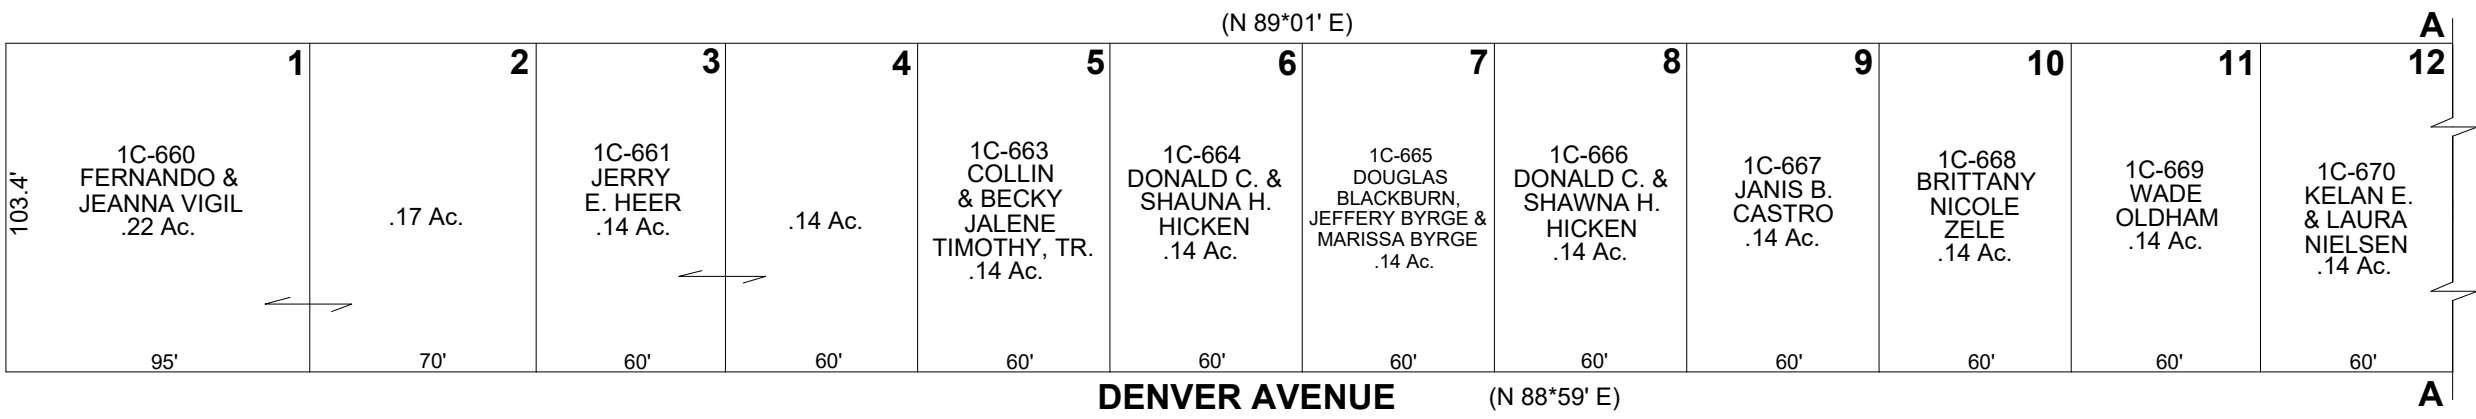

BLOCK 1

# CARBON COUNTY PLATS

DRAGERTON SUBDIVISION (PLAT E)

SCALE: 60 FEET = 1 INCH  
DECEMBER 13, 2021

Carbon County assumes no liability for errors or omissions in any information.