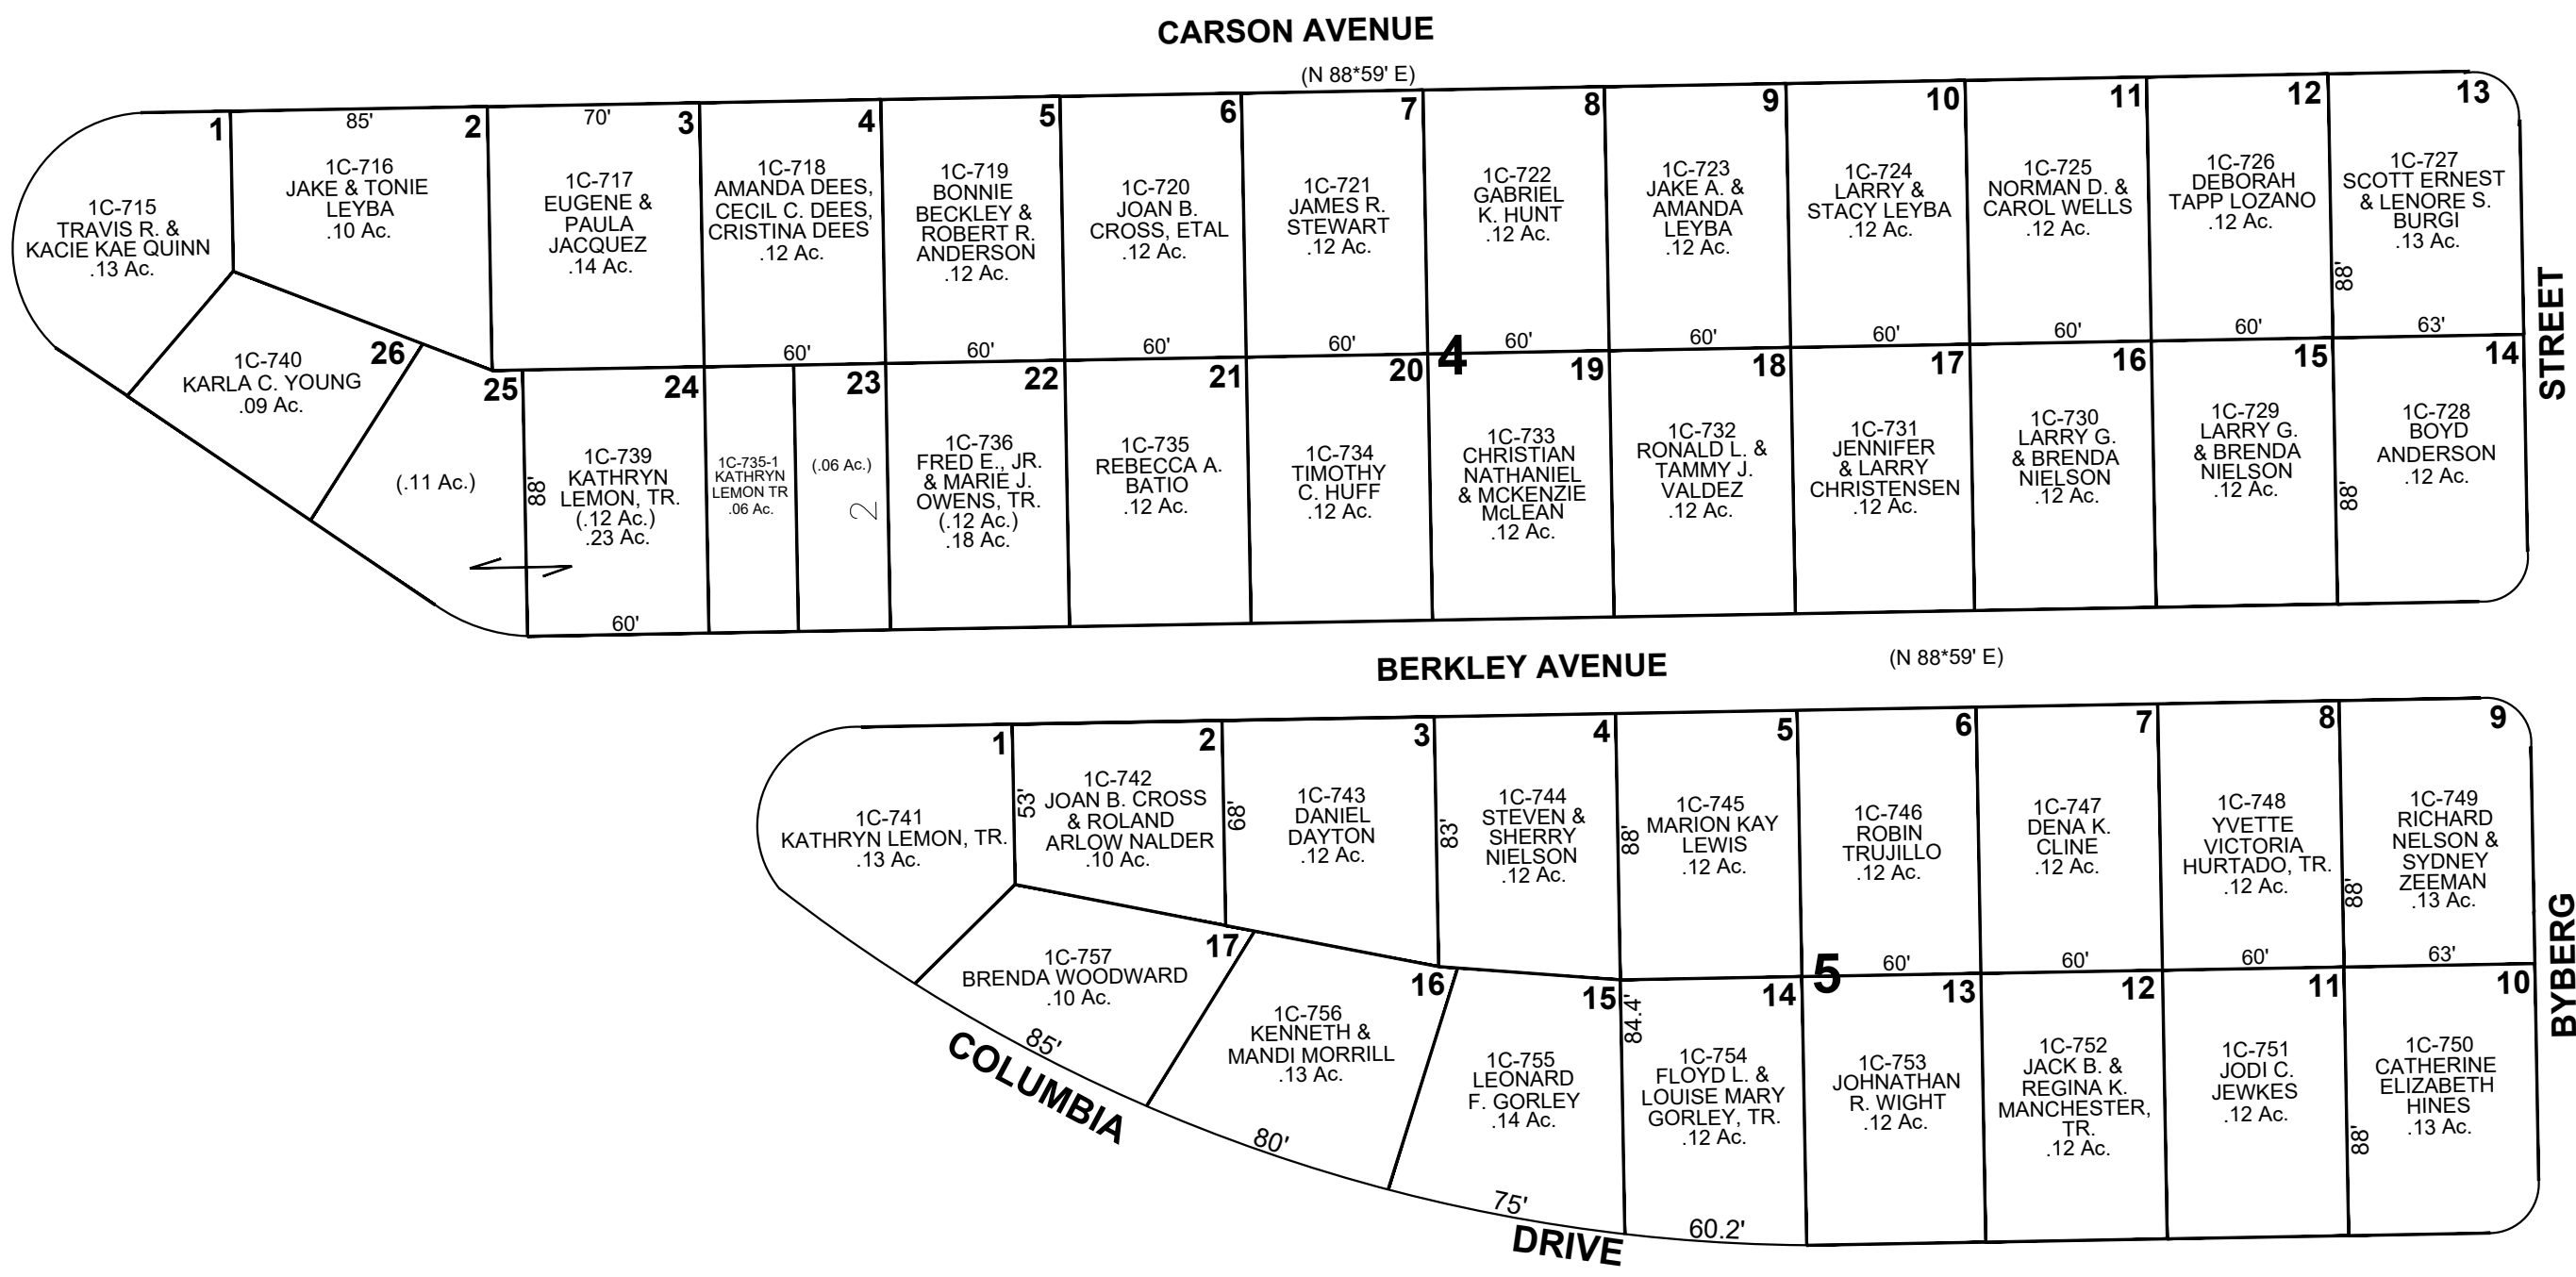

BLOCKS 4 & 5

# CARBON COUNTY PLATS

DRAGERTON SUBDIVISION PLAT "E"

SCALE: 60 FEET = 1 INCH  
MARCH 20, 2024

Carbon County assumes no liability for errors or omissions in any information.