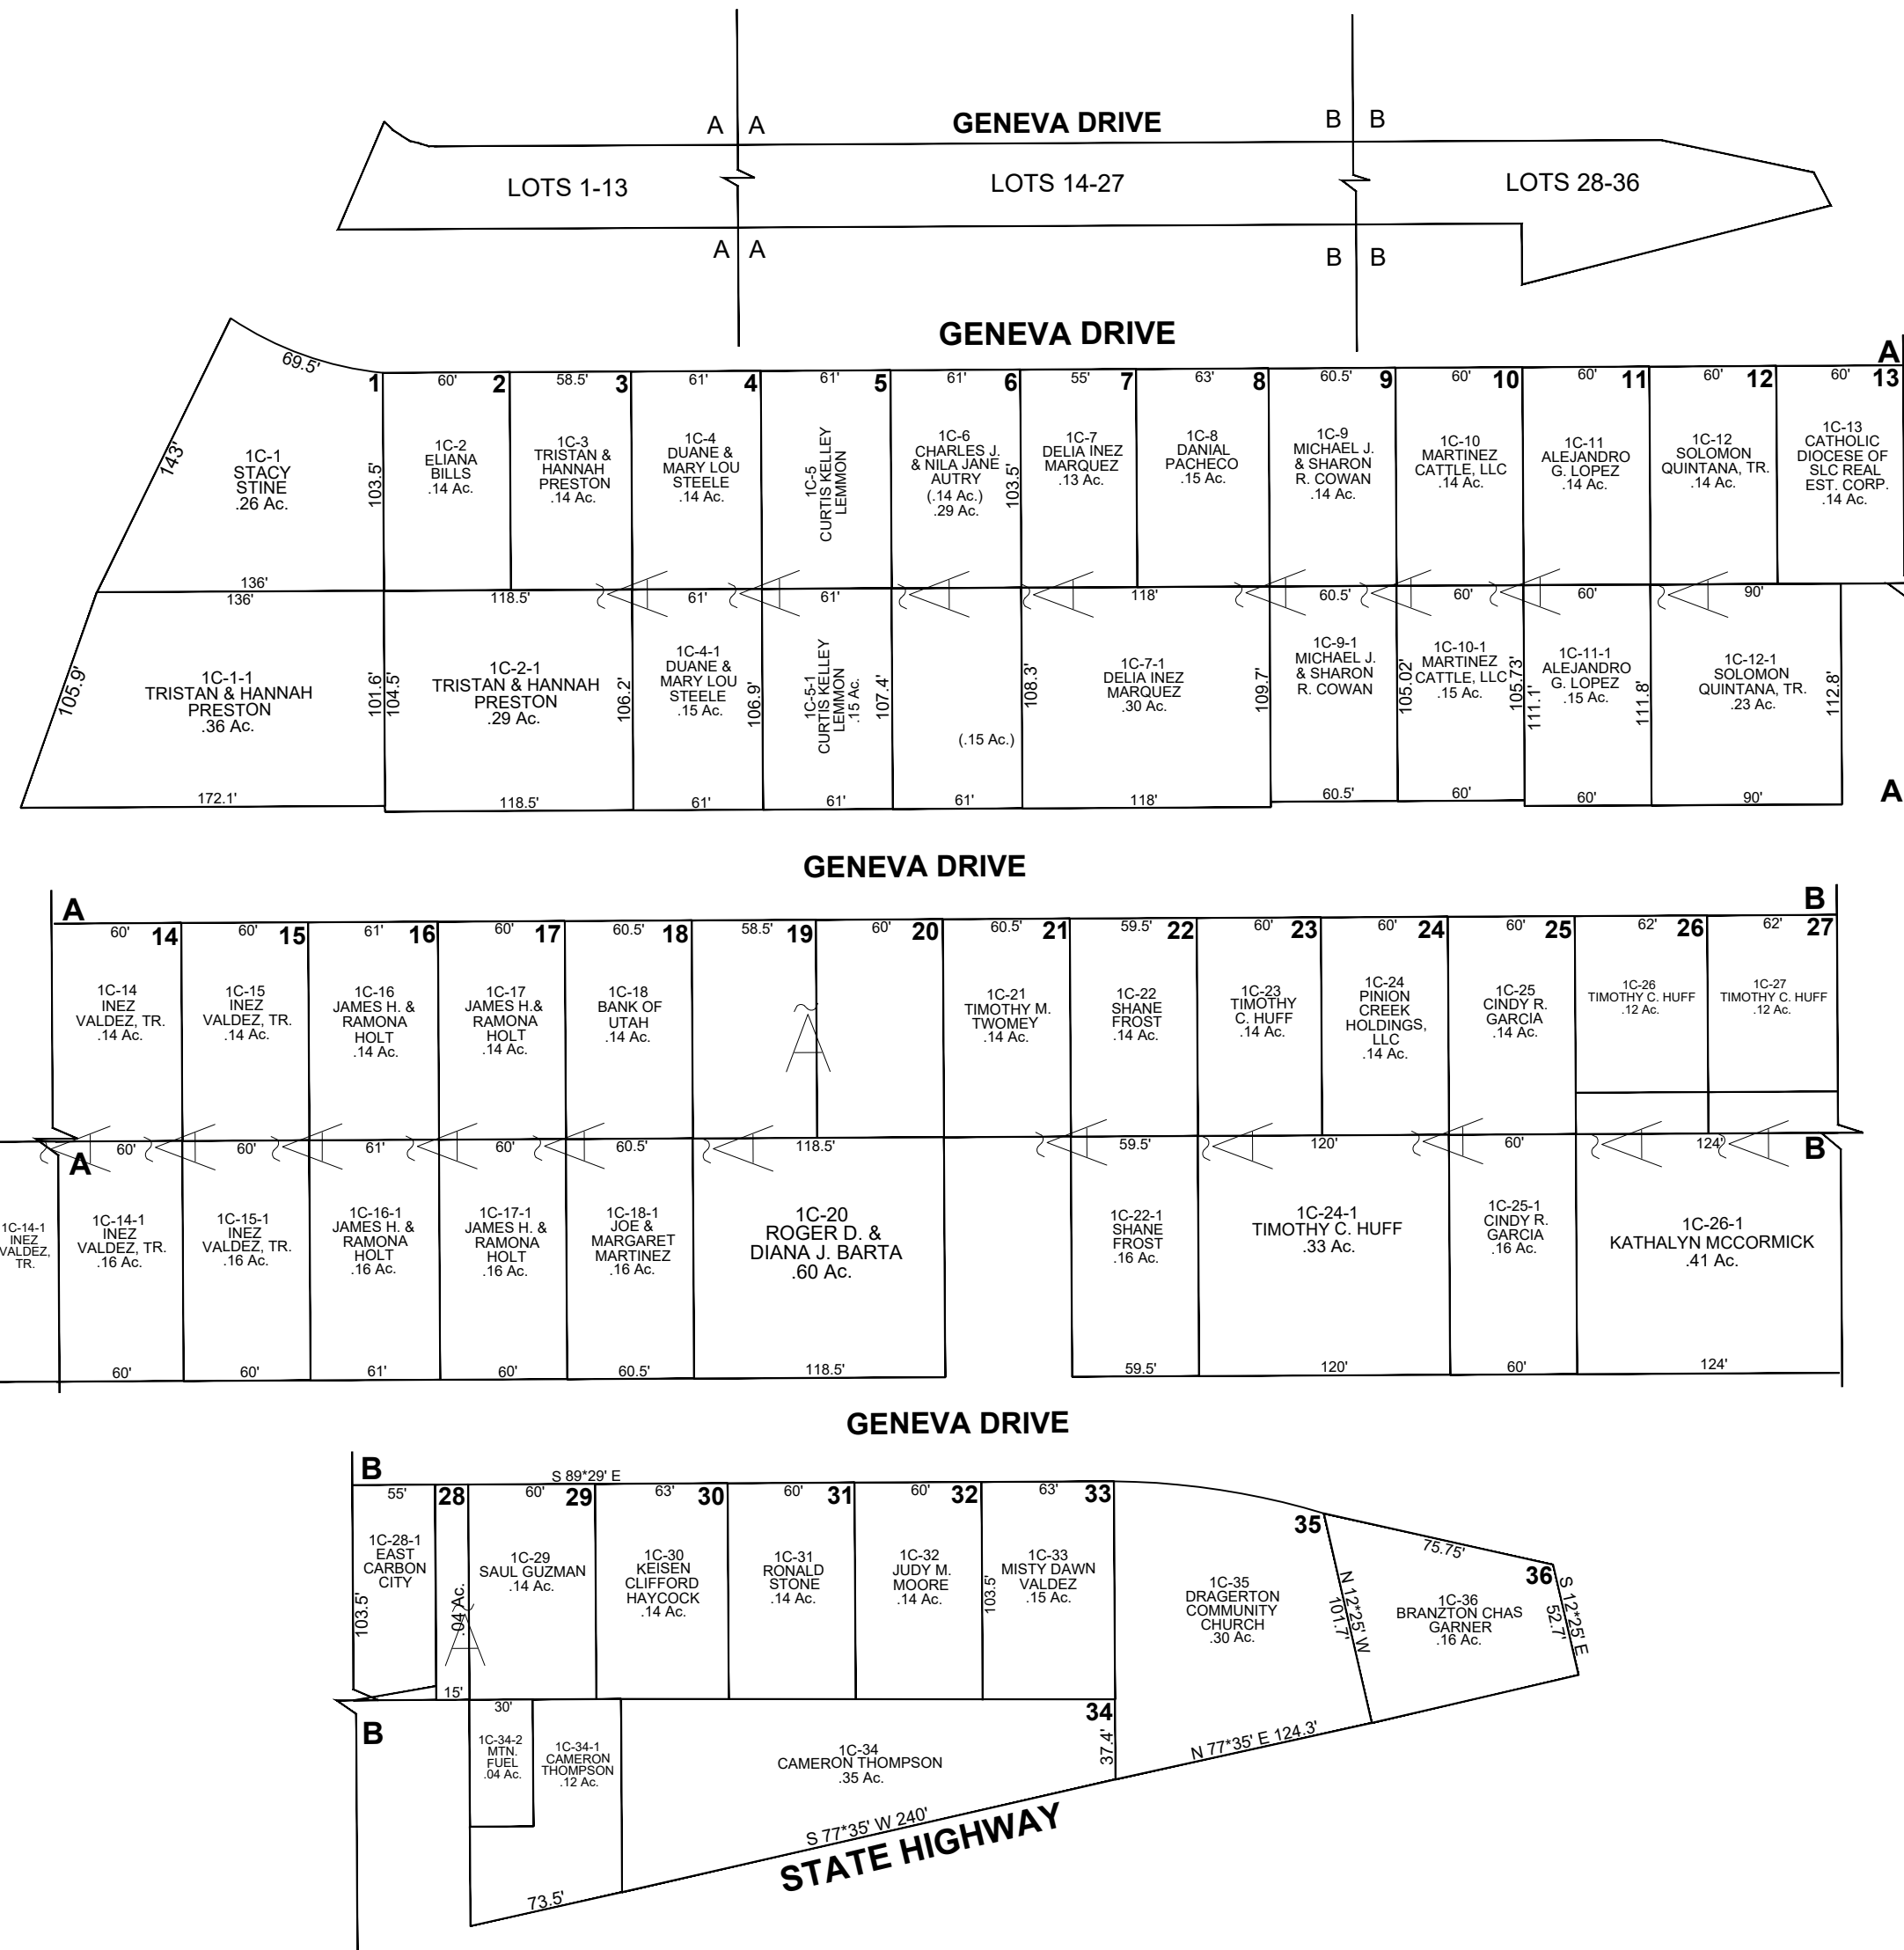

BLOCK 1

CARBON COUNTY PLATS

DRAGERTON SUBDIVISION PLAT 'A'

SCALE: 80 FEET = 1 INCH
MARCH 7, 2024

Carbon County assumes no liability for errors or omissions in any information.