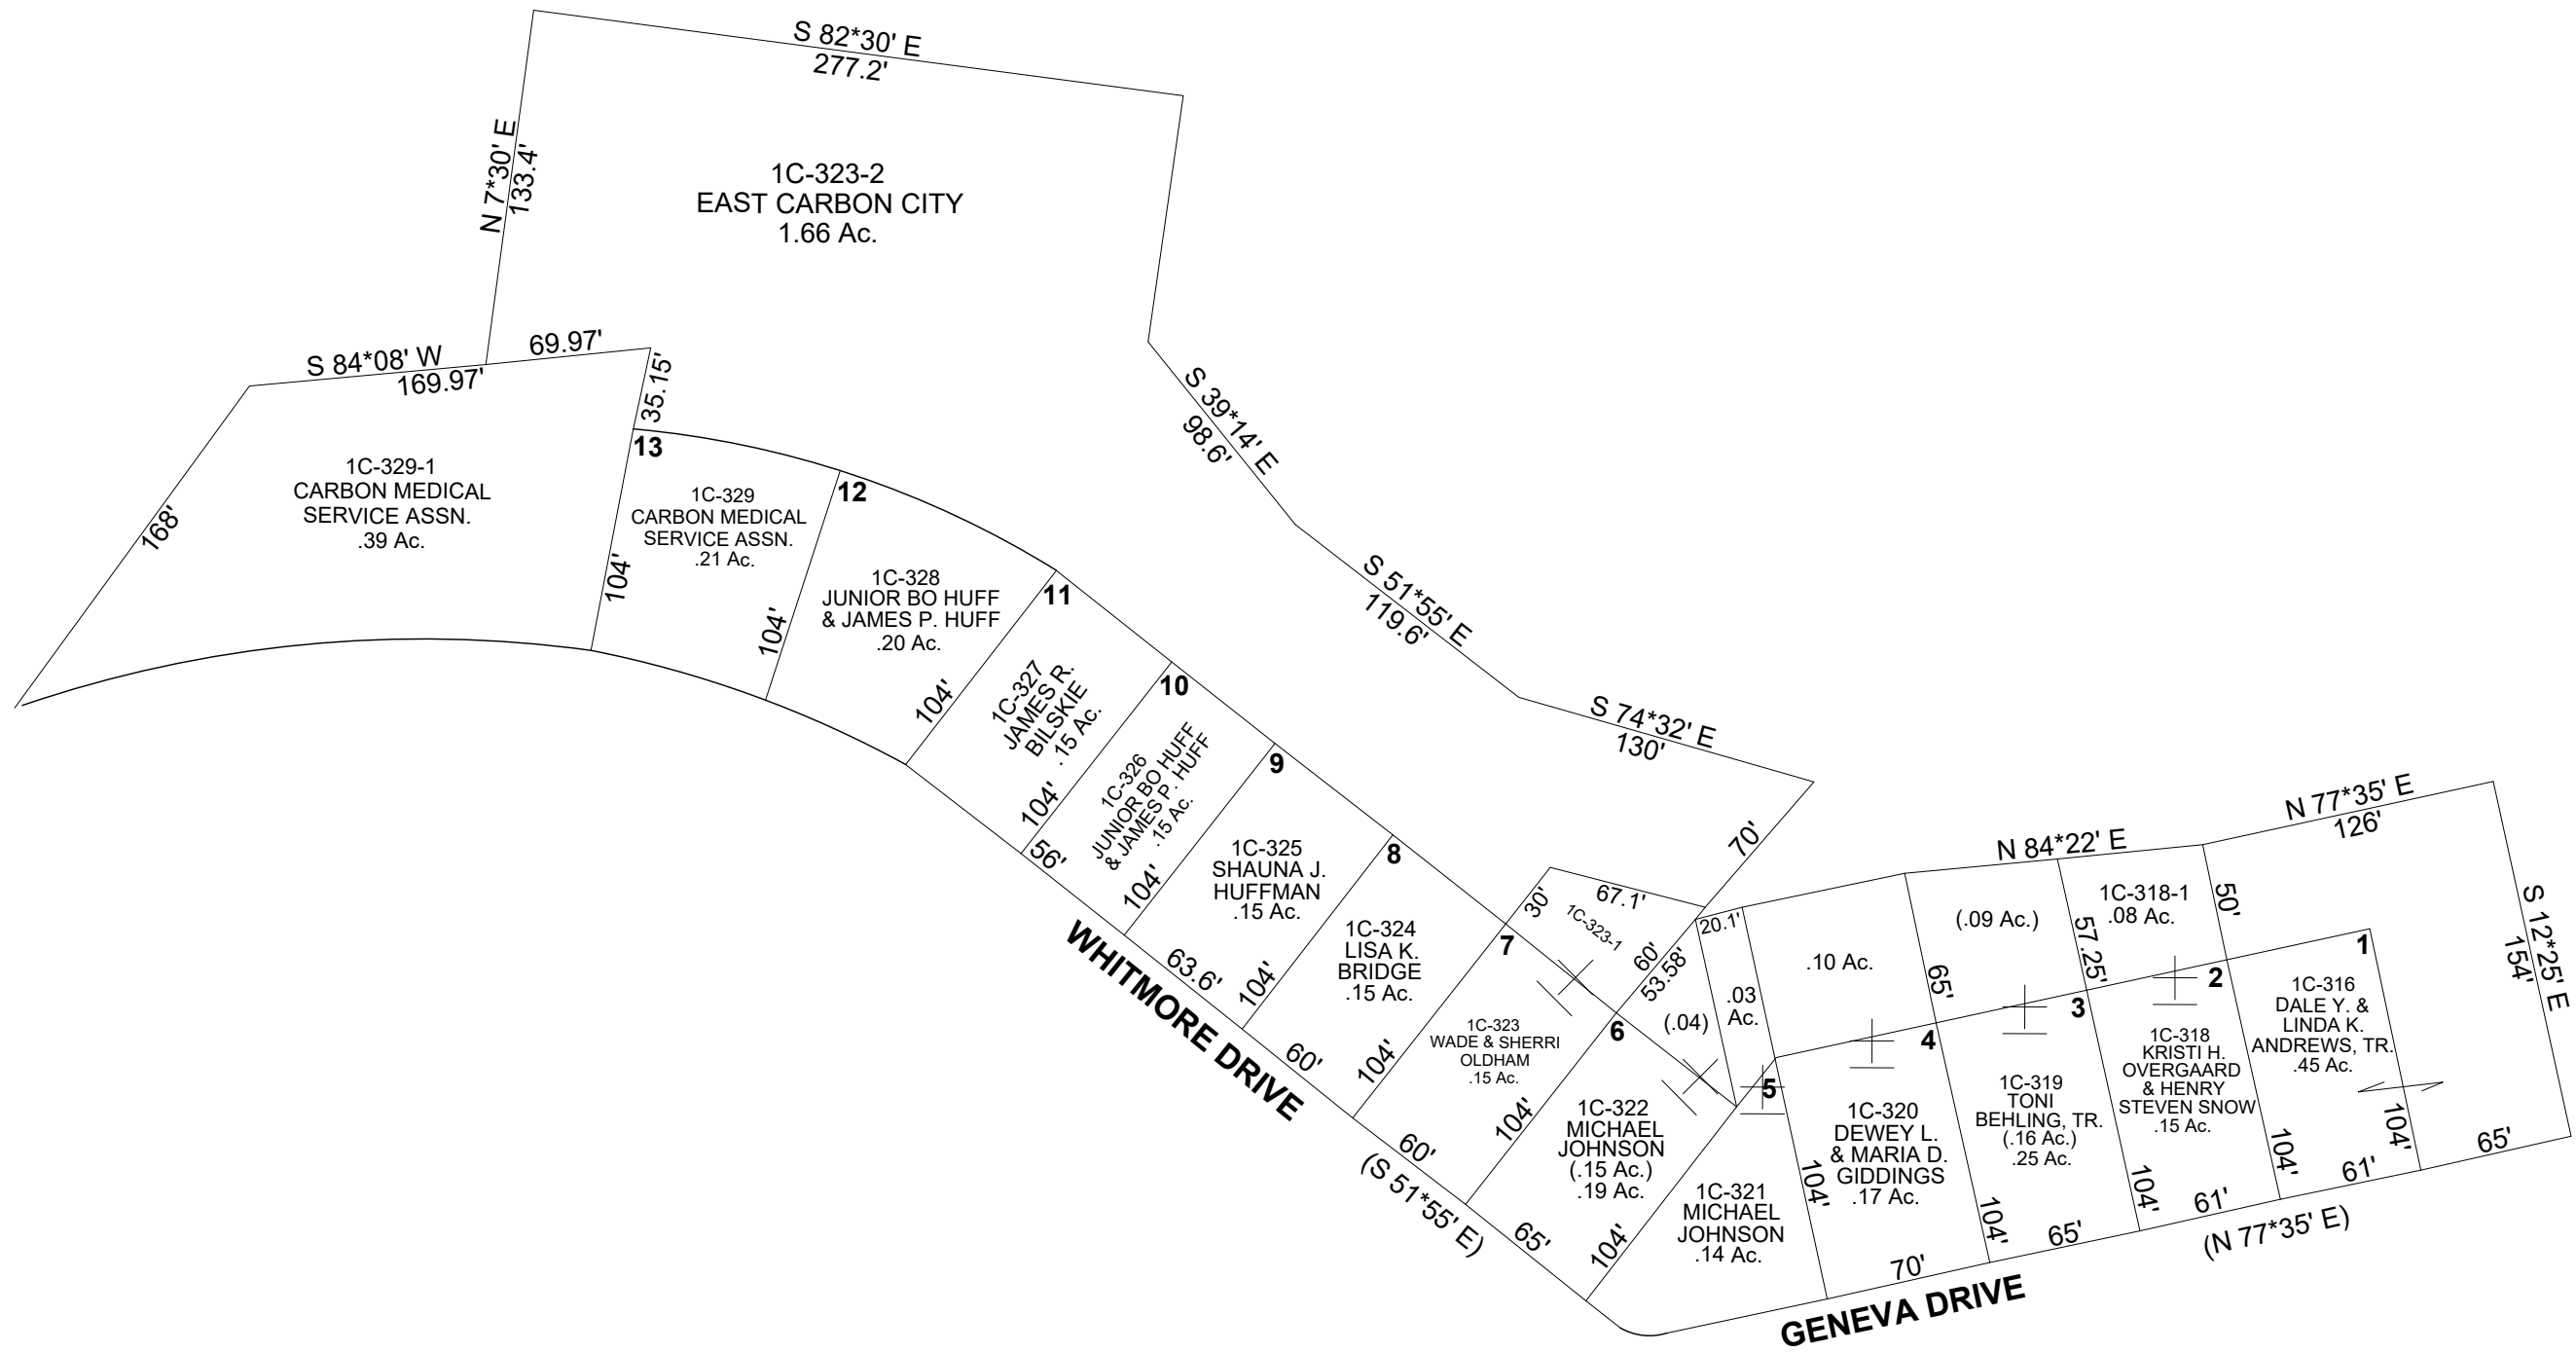

CARBON COUNTY PLATS
DRAGERTON SUBDIVISION (PLAT B)
BLOCK 7

SCALE: 80 FEET = 1 INCH
SEPTEMBER 15, 2021

Carbon County assumes no liability for errors or omissions in any information.