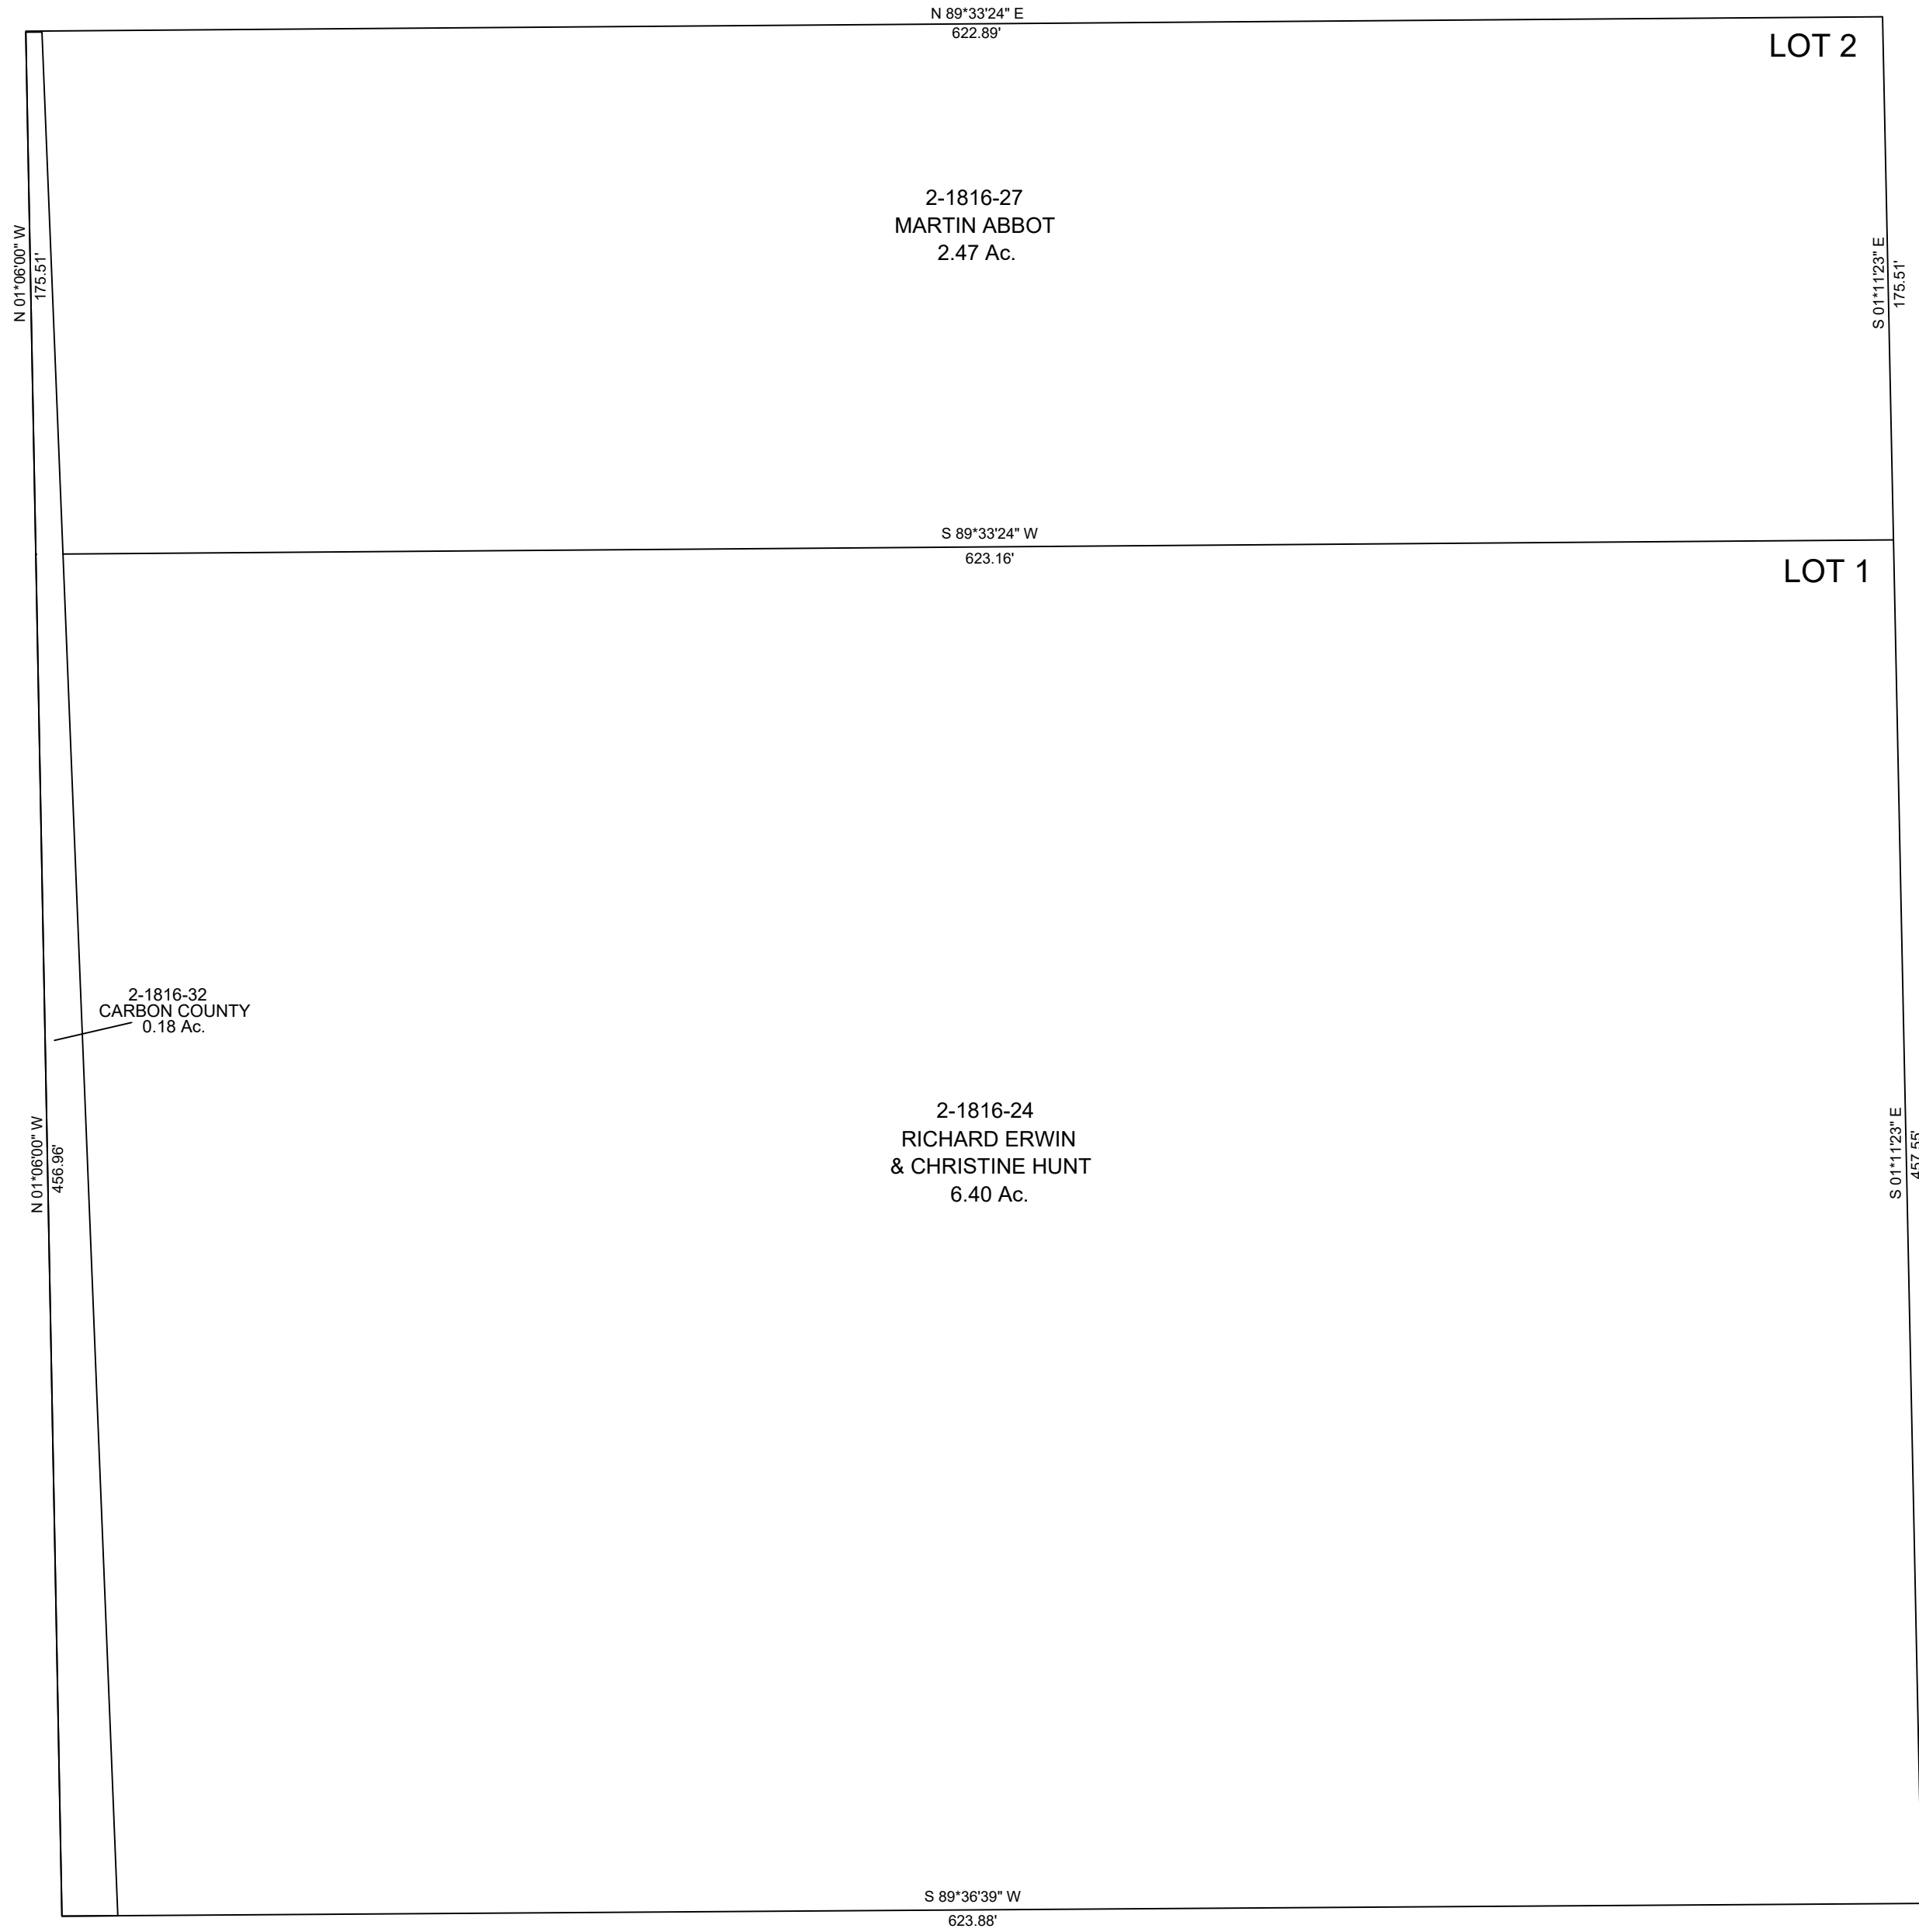

CARBON COUNTY PLATS

ERWIN SUBDIVISION
PART OF SEC 3, T15S, R10E, SLB&M

ERWIN SUBDIVISION

SCALE: 50 FEET = 1 INCH
MAY 20, 2021

Carbon County assumes no liability for errors or omissions in any information.