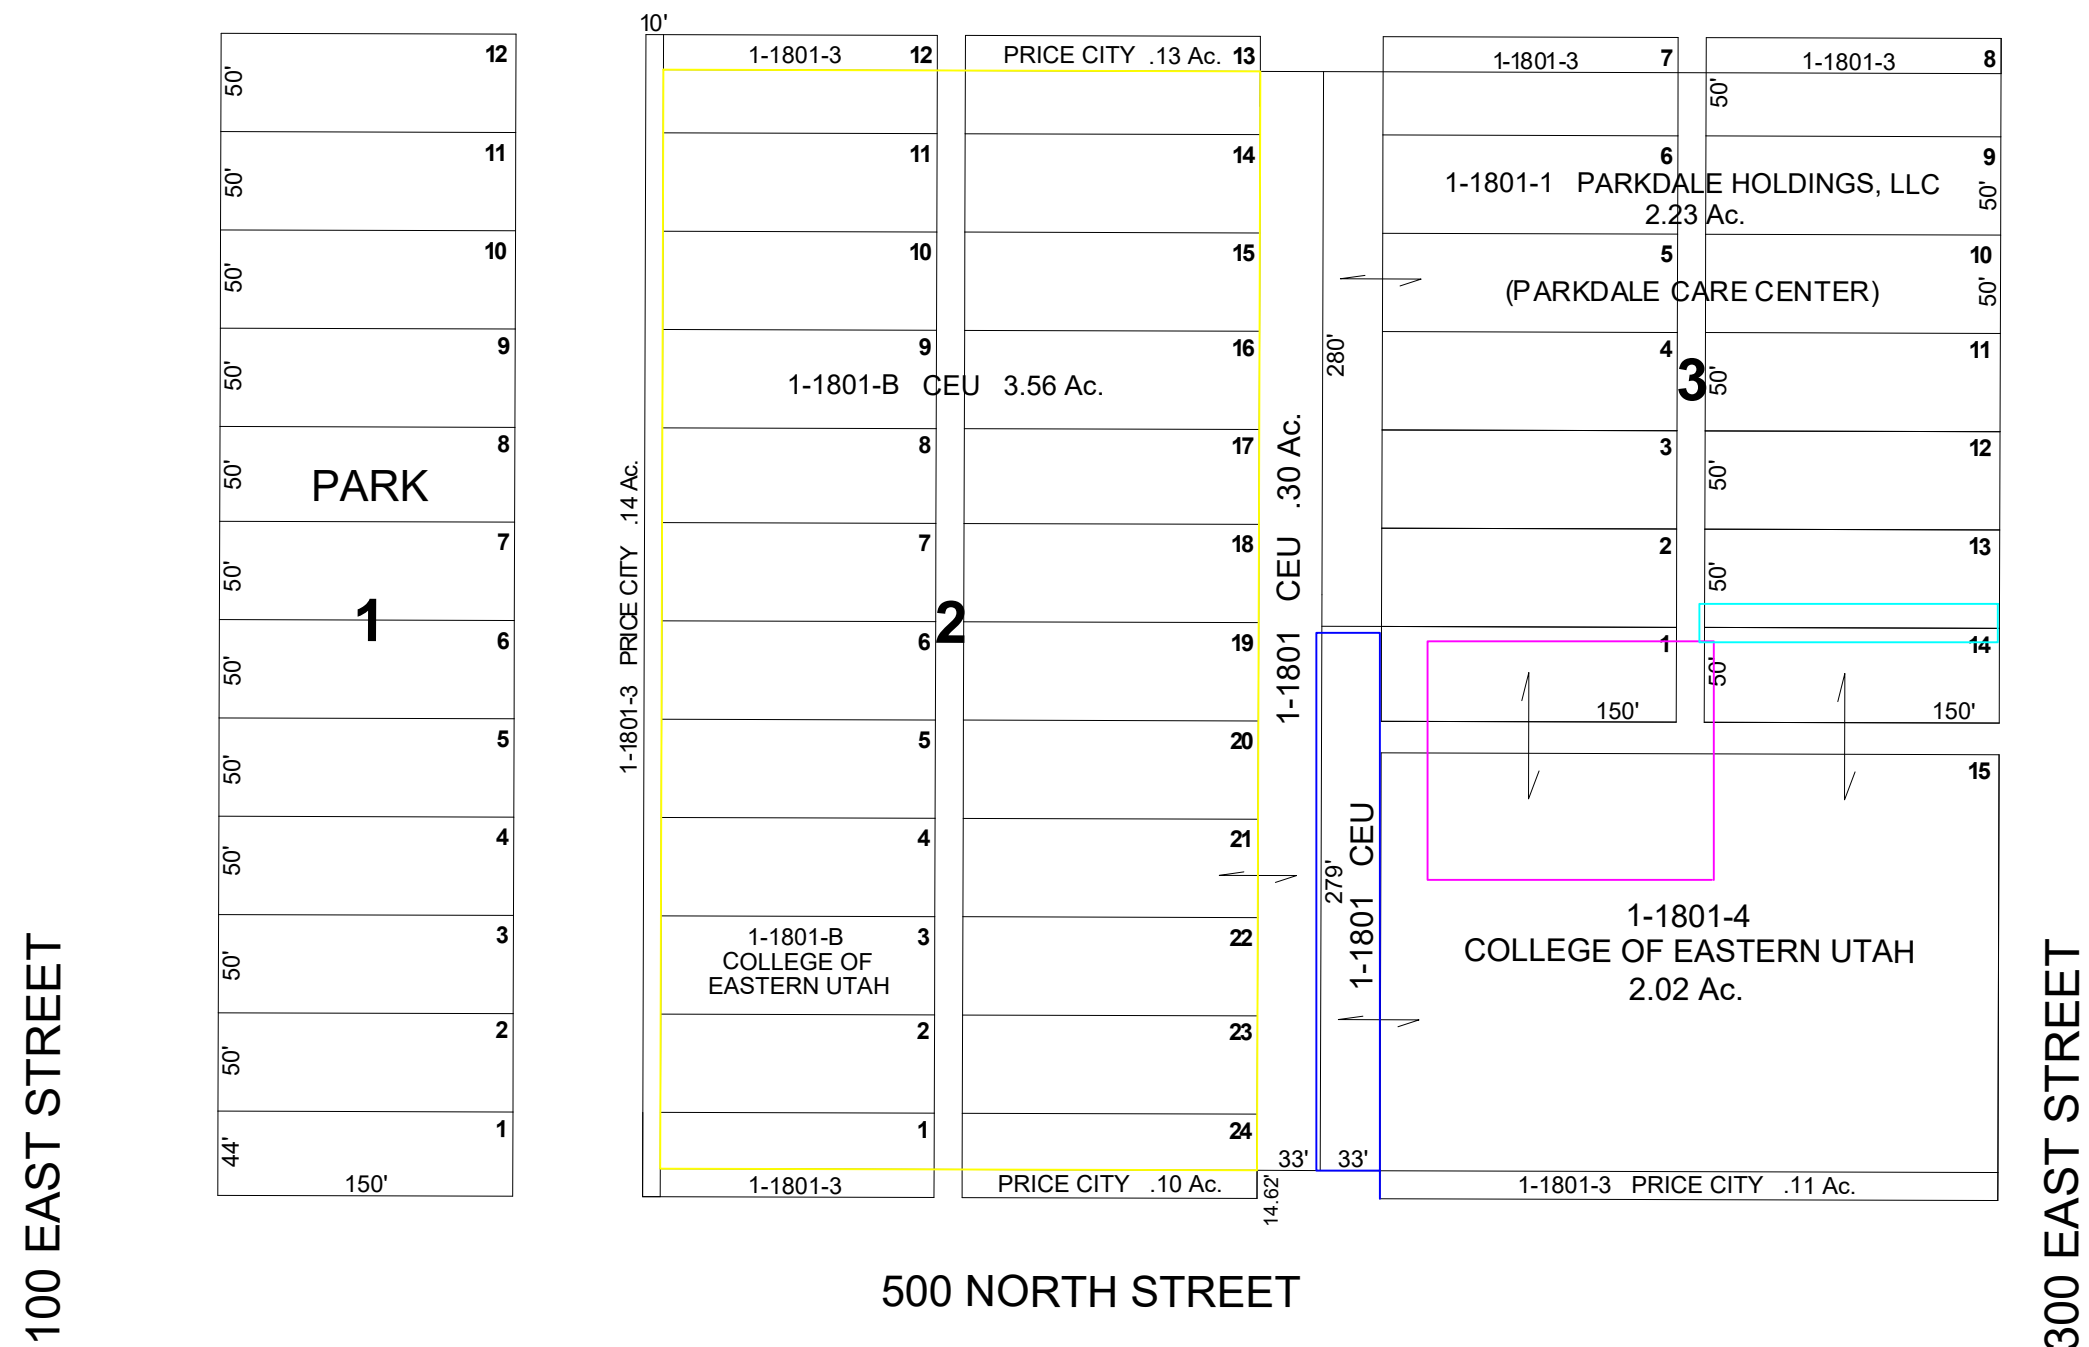

# CARBON COUNTY PLATS

FIRST ADDITION TO PRICE CITY

BLOCKS 1, 2, 3, 6, & 7

SCALE: 100 FEET = 1 INCH

Carbon County assumes no liability for errors or omissions in any information.