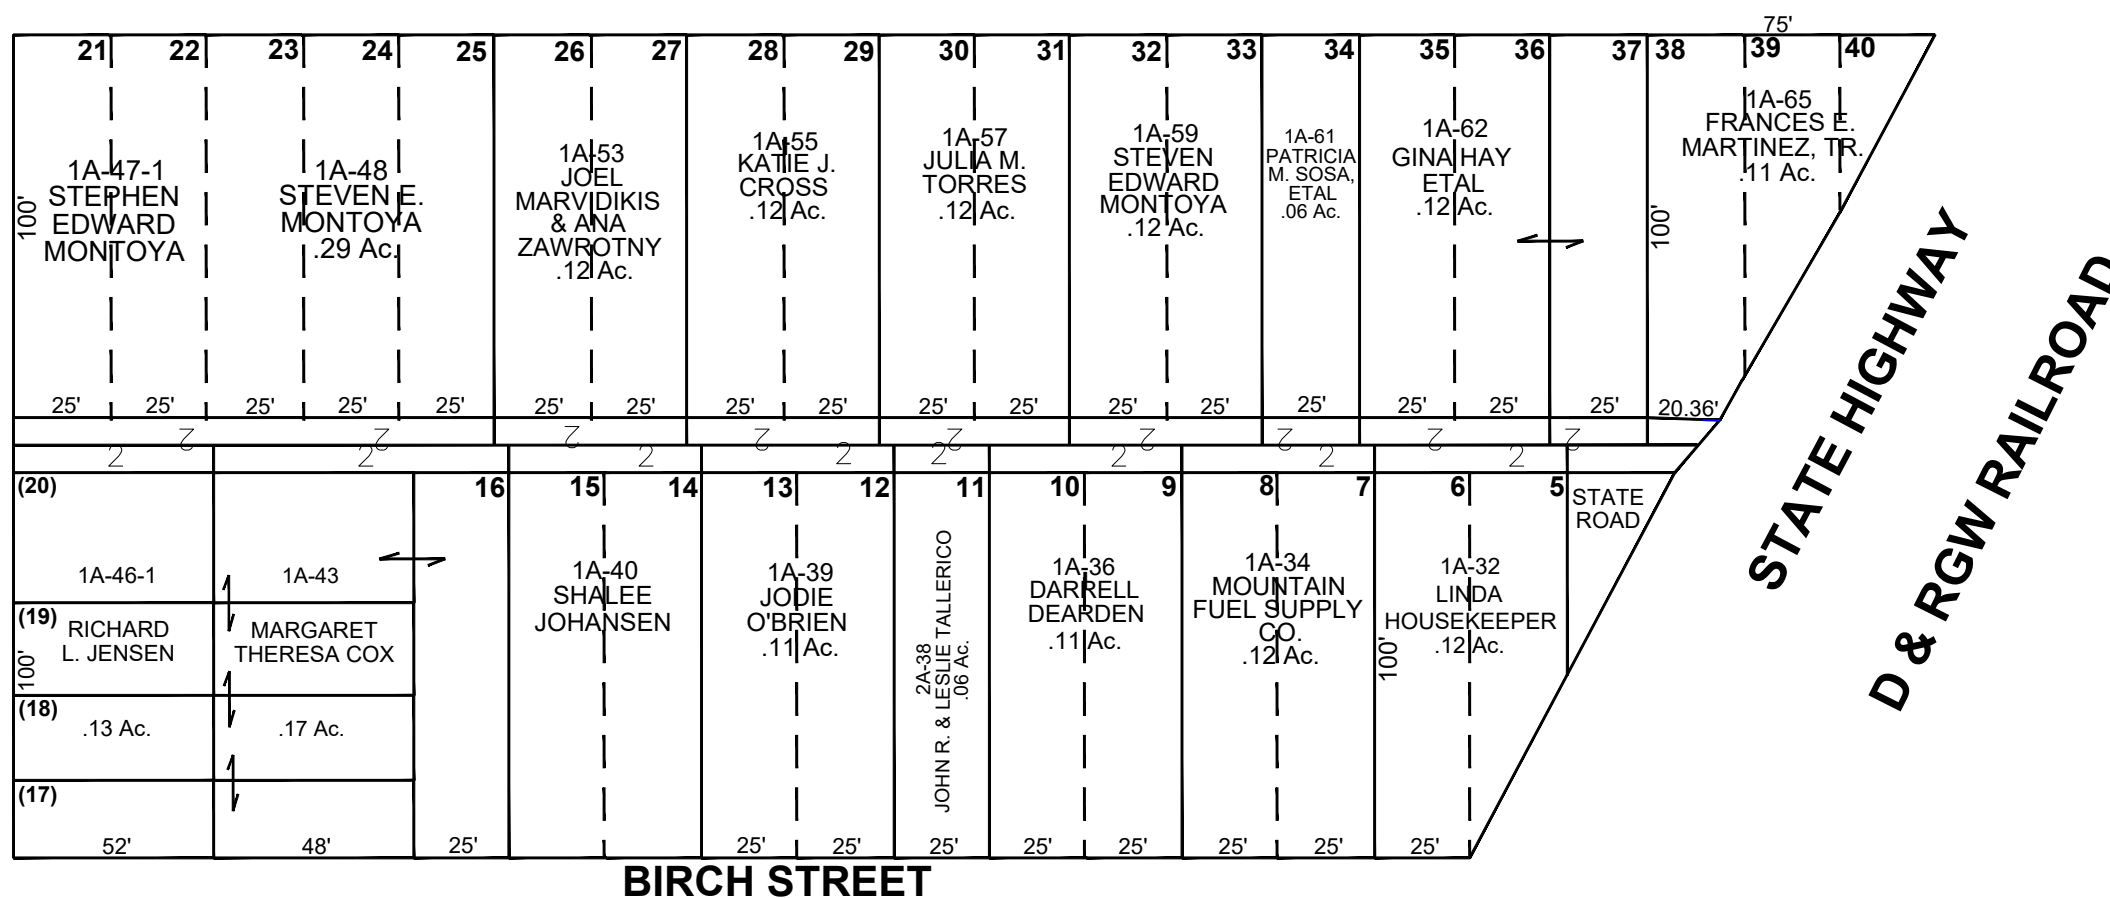

BLOCK 4, PRATT'S SURVEY OF WELBY TOWNSITE

80'

MAPLE STREET

BIRCH STREET

CARBON COUNTY PLATS

HELPER CITY

BLOCKS 13 & 17

HELPER TOWN PLAT

SCALE: 50 FEET = 1 INCH
JANUARY 25, 2024

Carbon County assumes no liability for errors or omissions in any information.