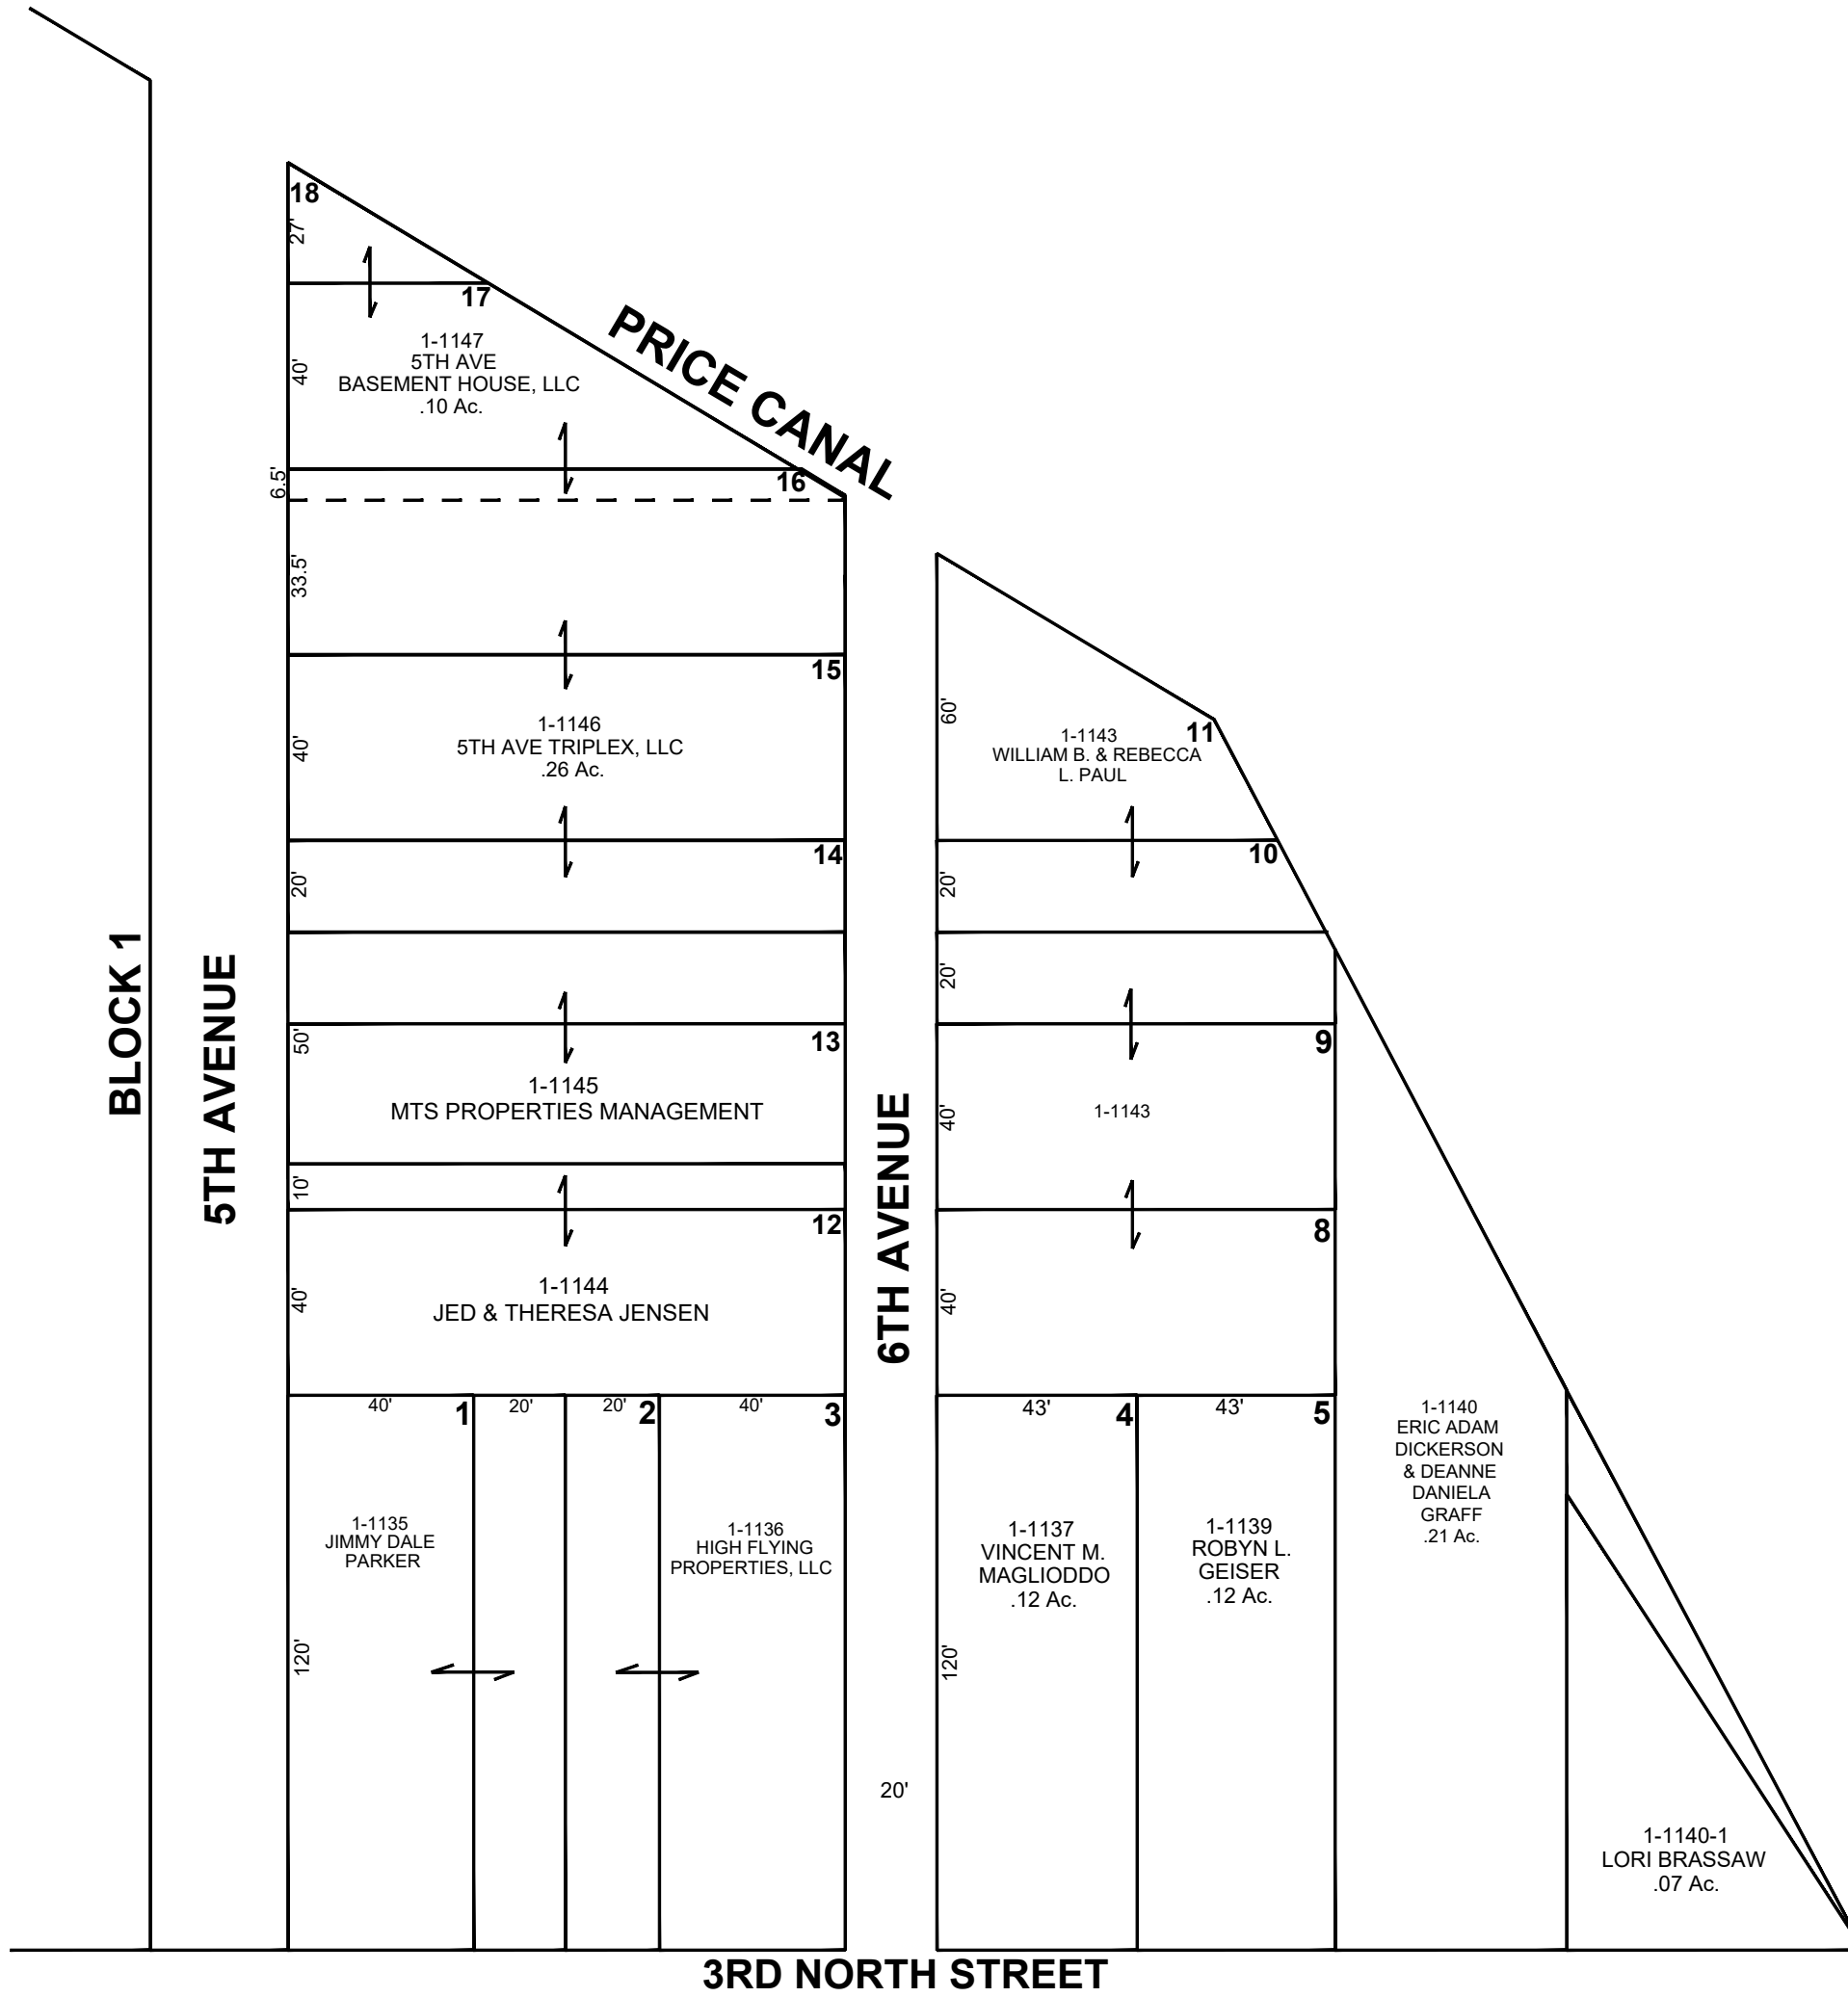

PRICE CITY

CARBON COUNTY PLATS

BLOCK 2

HIGH SCHOOL SUBDIVISION

SCALE: 40 FEET = 1 INCH
JULY 27, 2021

Carbon County assumes no liability for errors or omissions in any information.