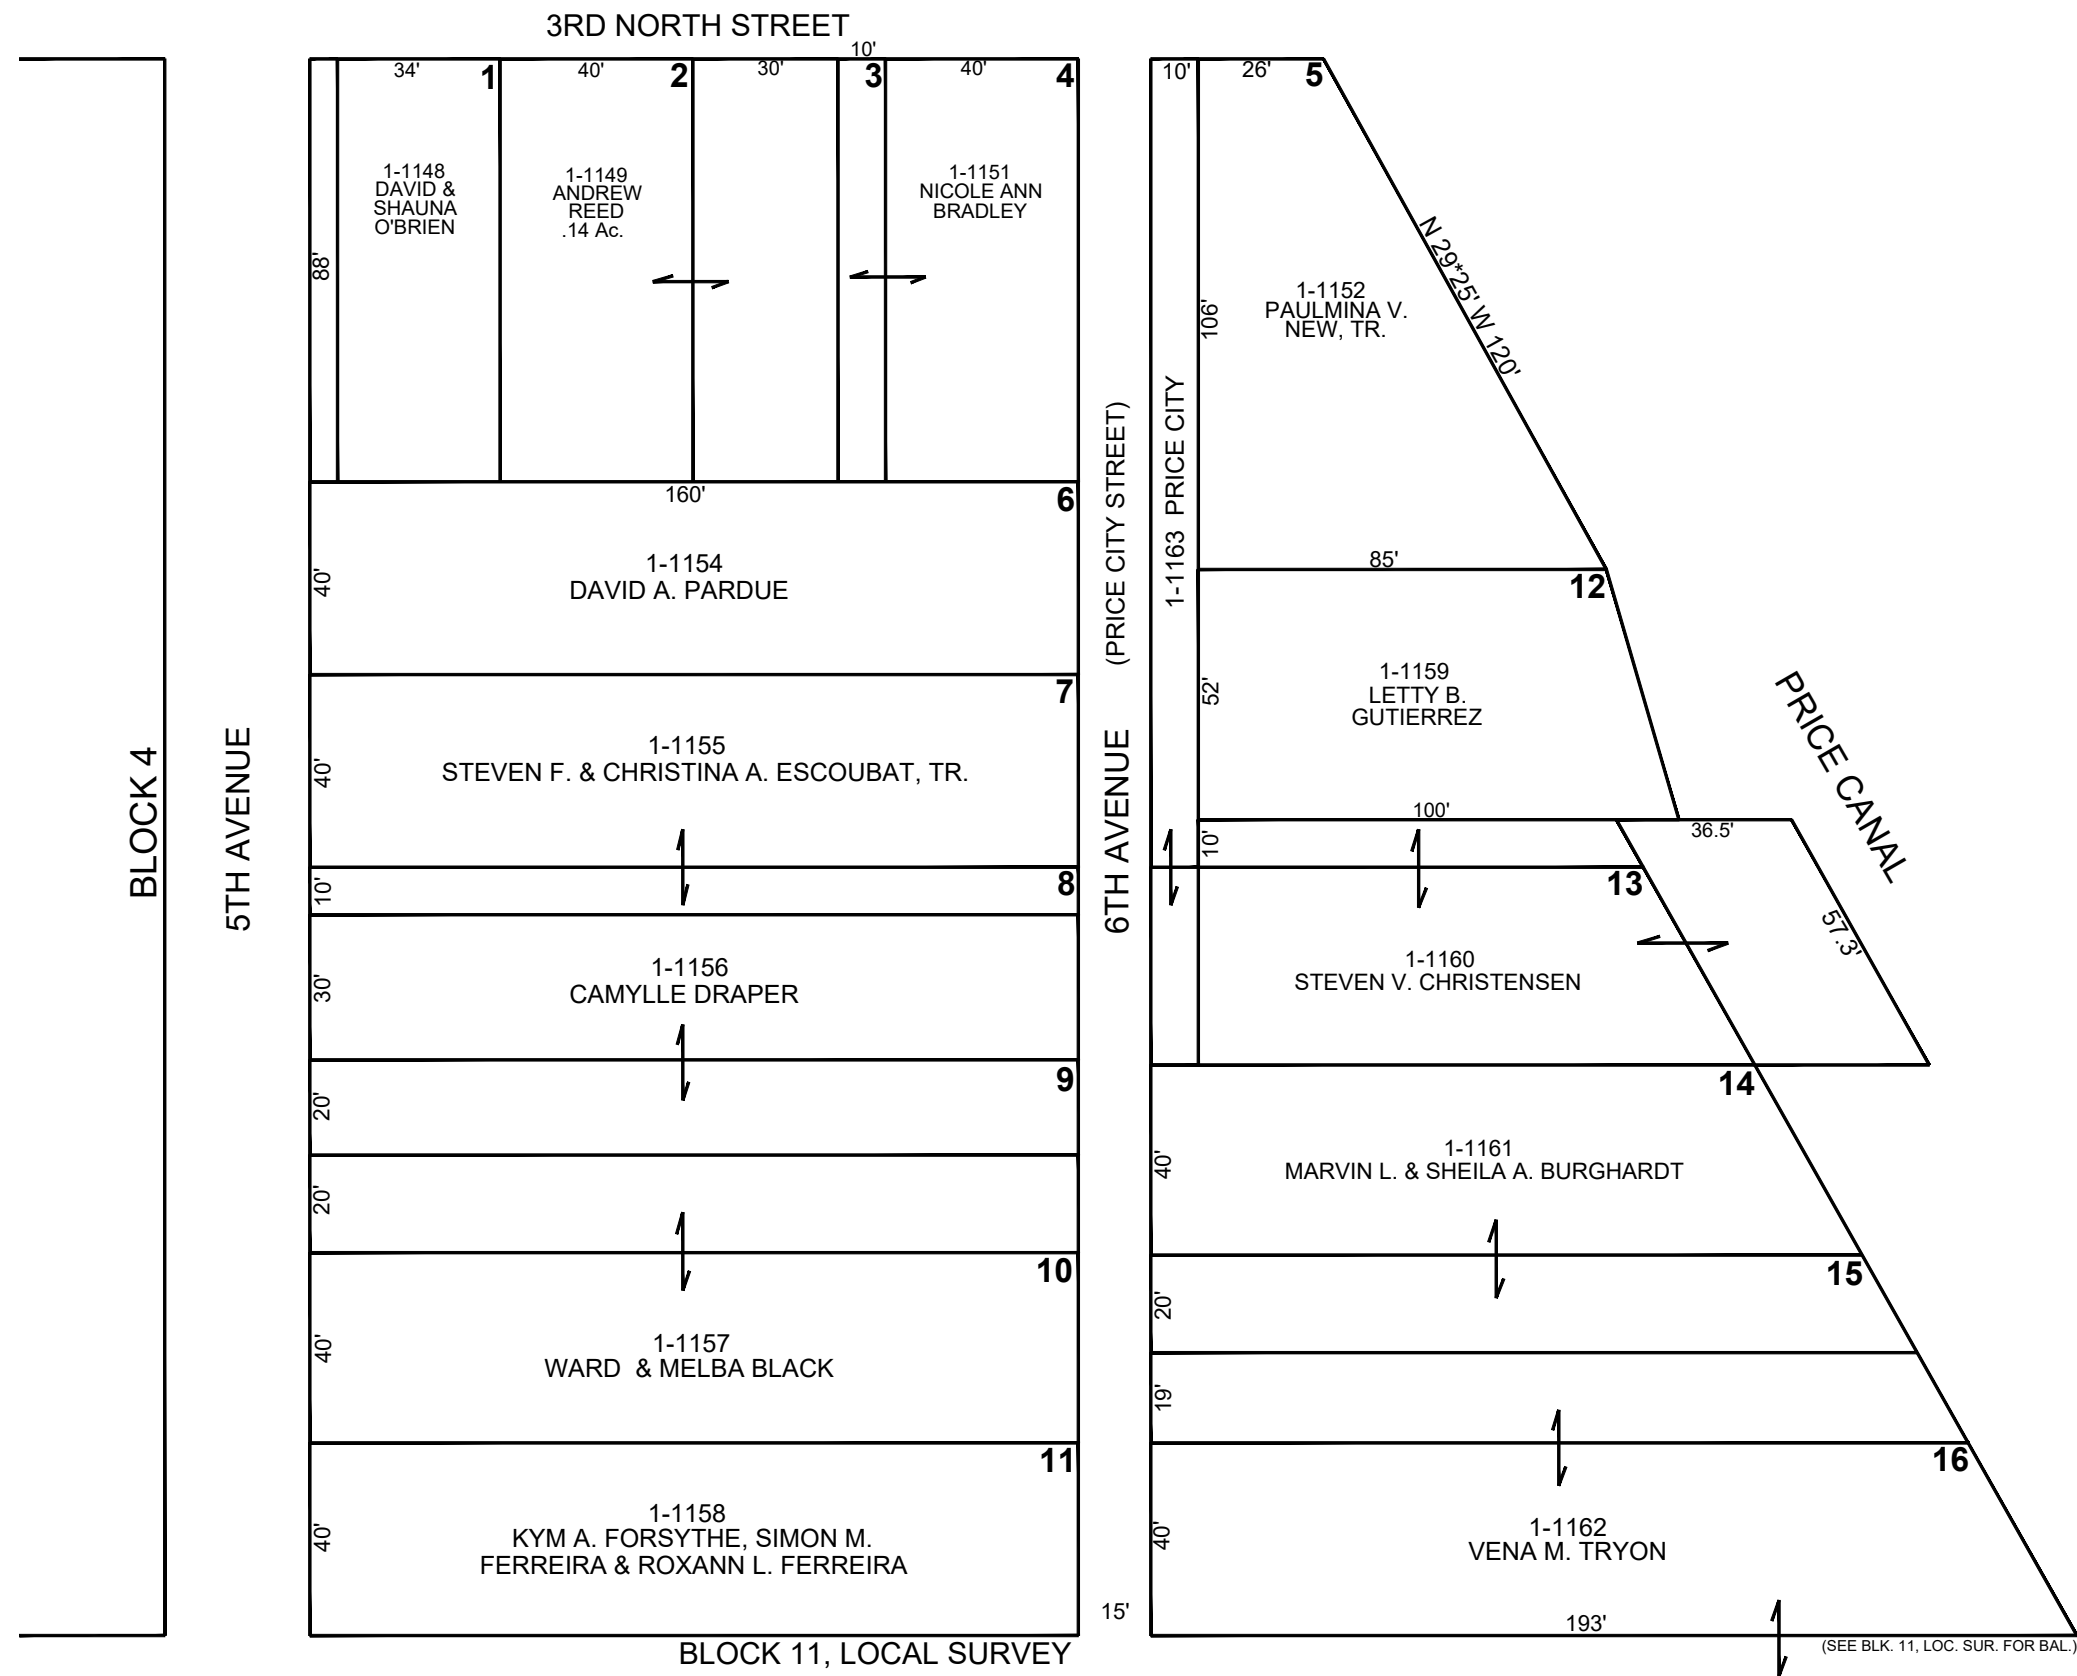

HIGH SCHOOL SUBDIVISION
CARBON COUNTY PLATS
BLOCK 3
PRICE CITY

SCALE: 40 FEET = 1 INCH
OCTOBER 4, 2021

Carbon County assumes no liability for errors or omissions in any information.