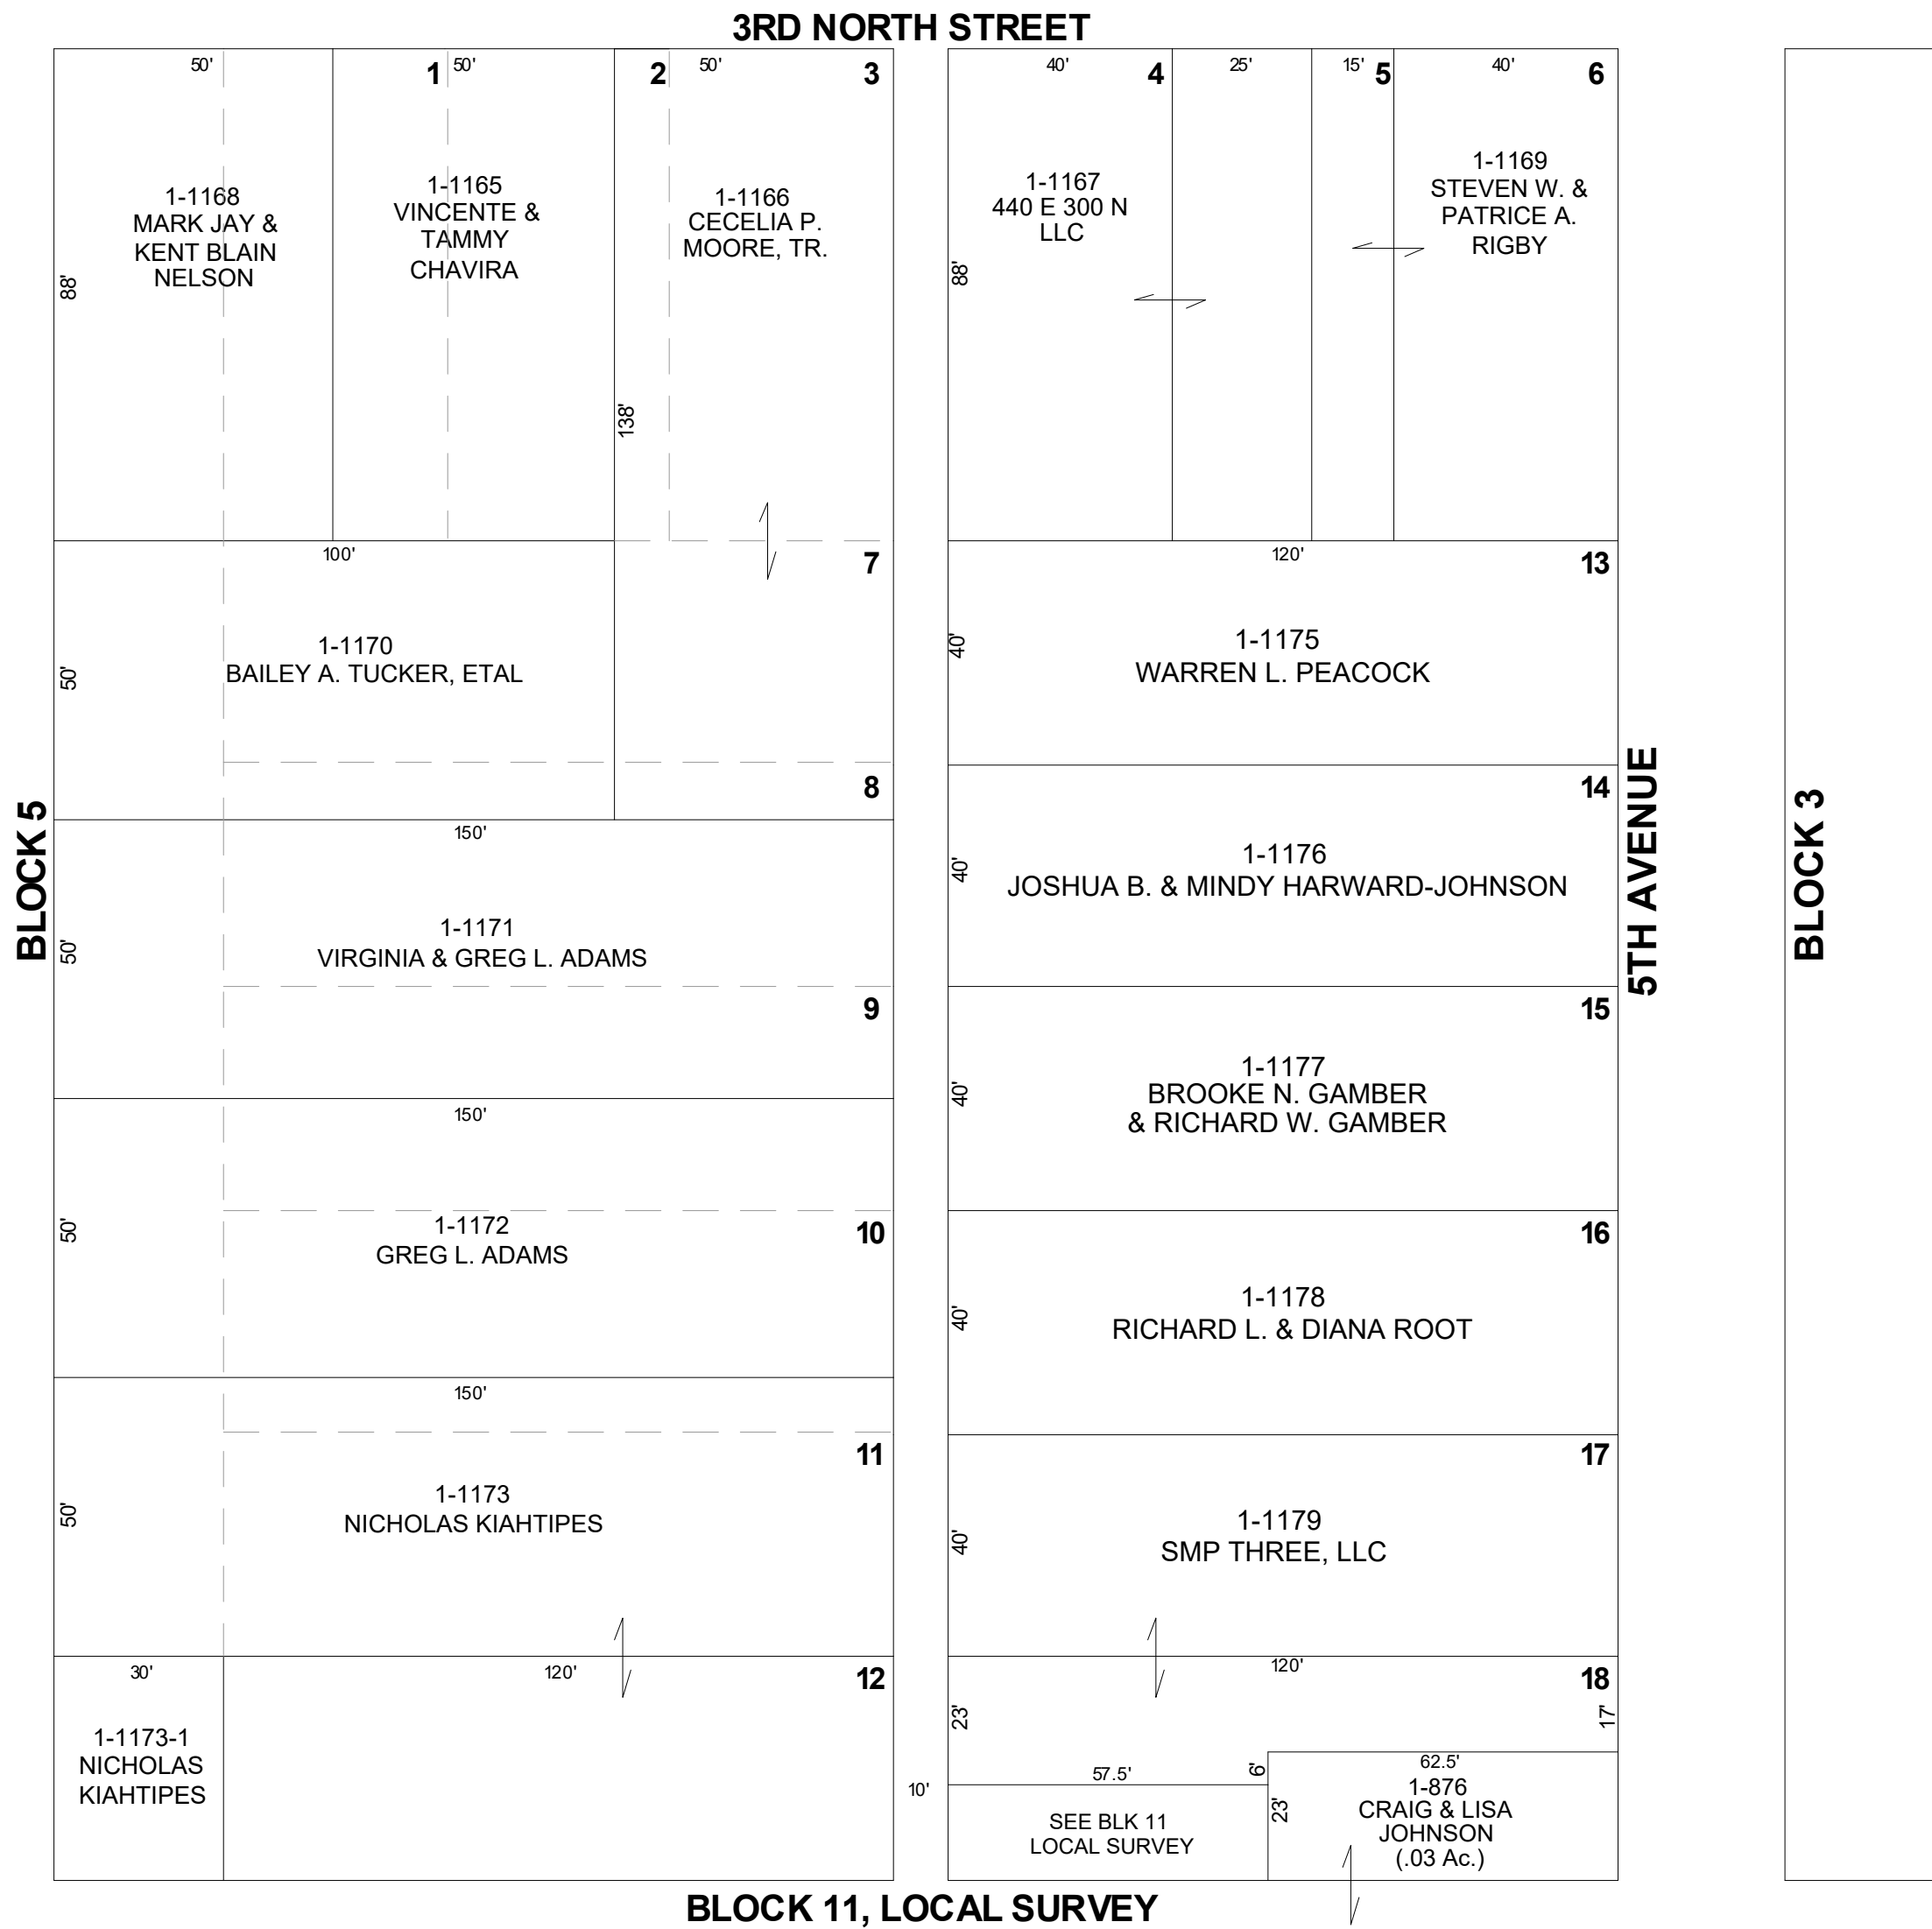

PRICE CITY

CARBON COUNTY PLATS

BLOCK 4

HIGH SCHOOL SUBDIVISION

SCALE: 30 FEET = 1 INCH
APRIL 28, 2021

Carbon County assumes no liability for errors or omissions in any information.