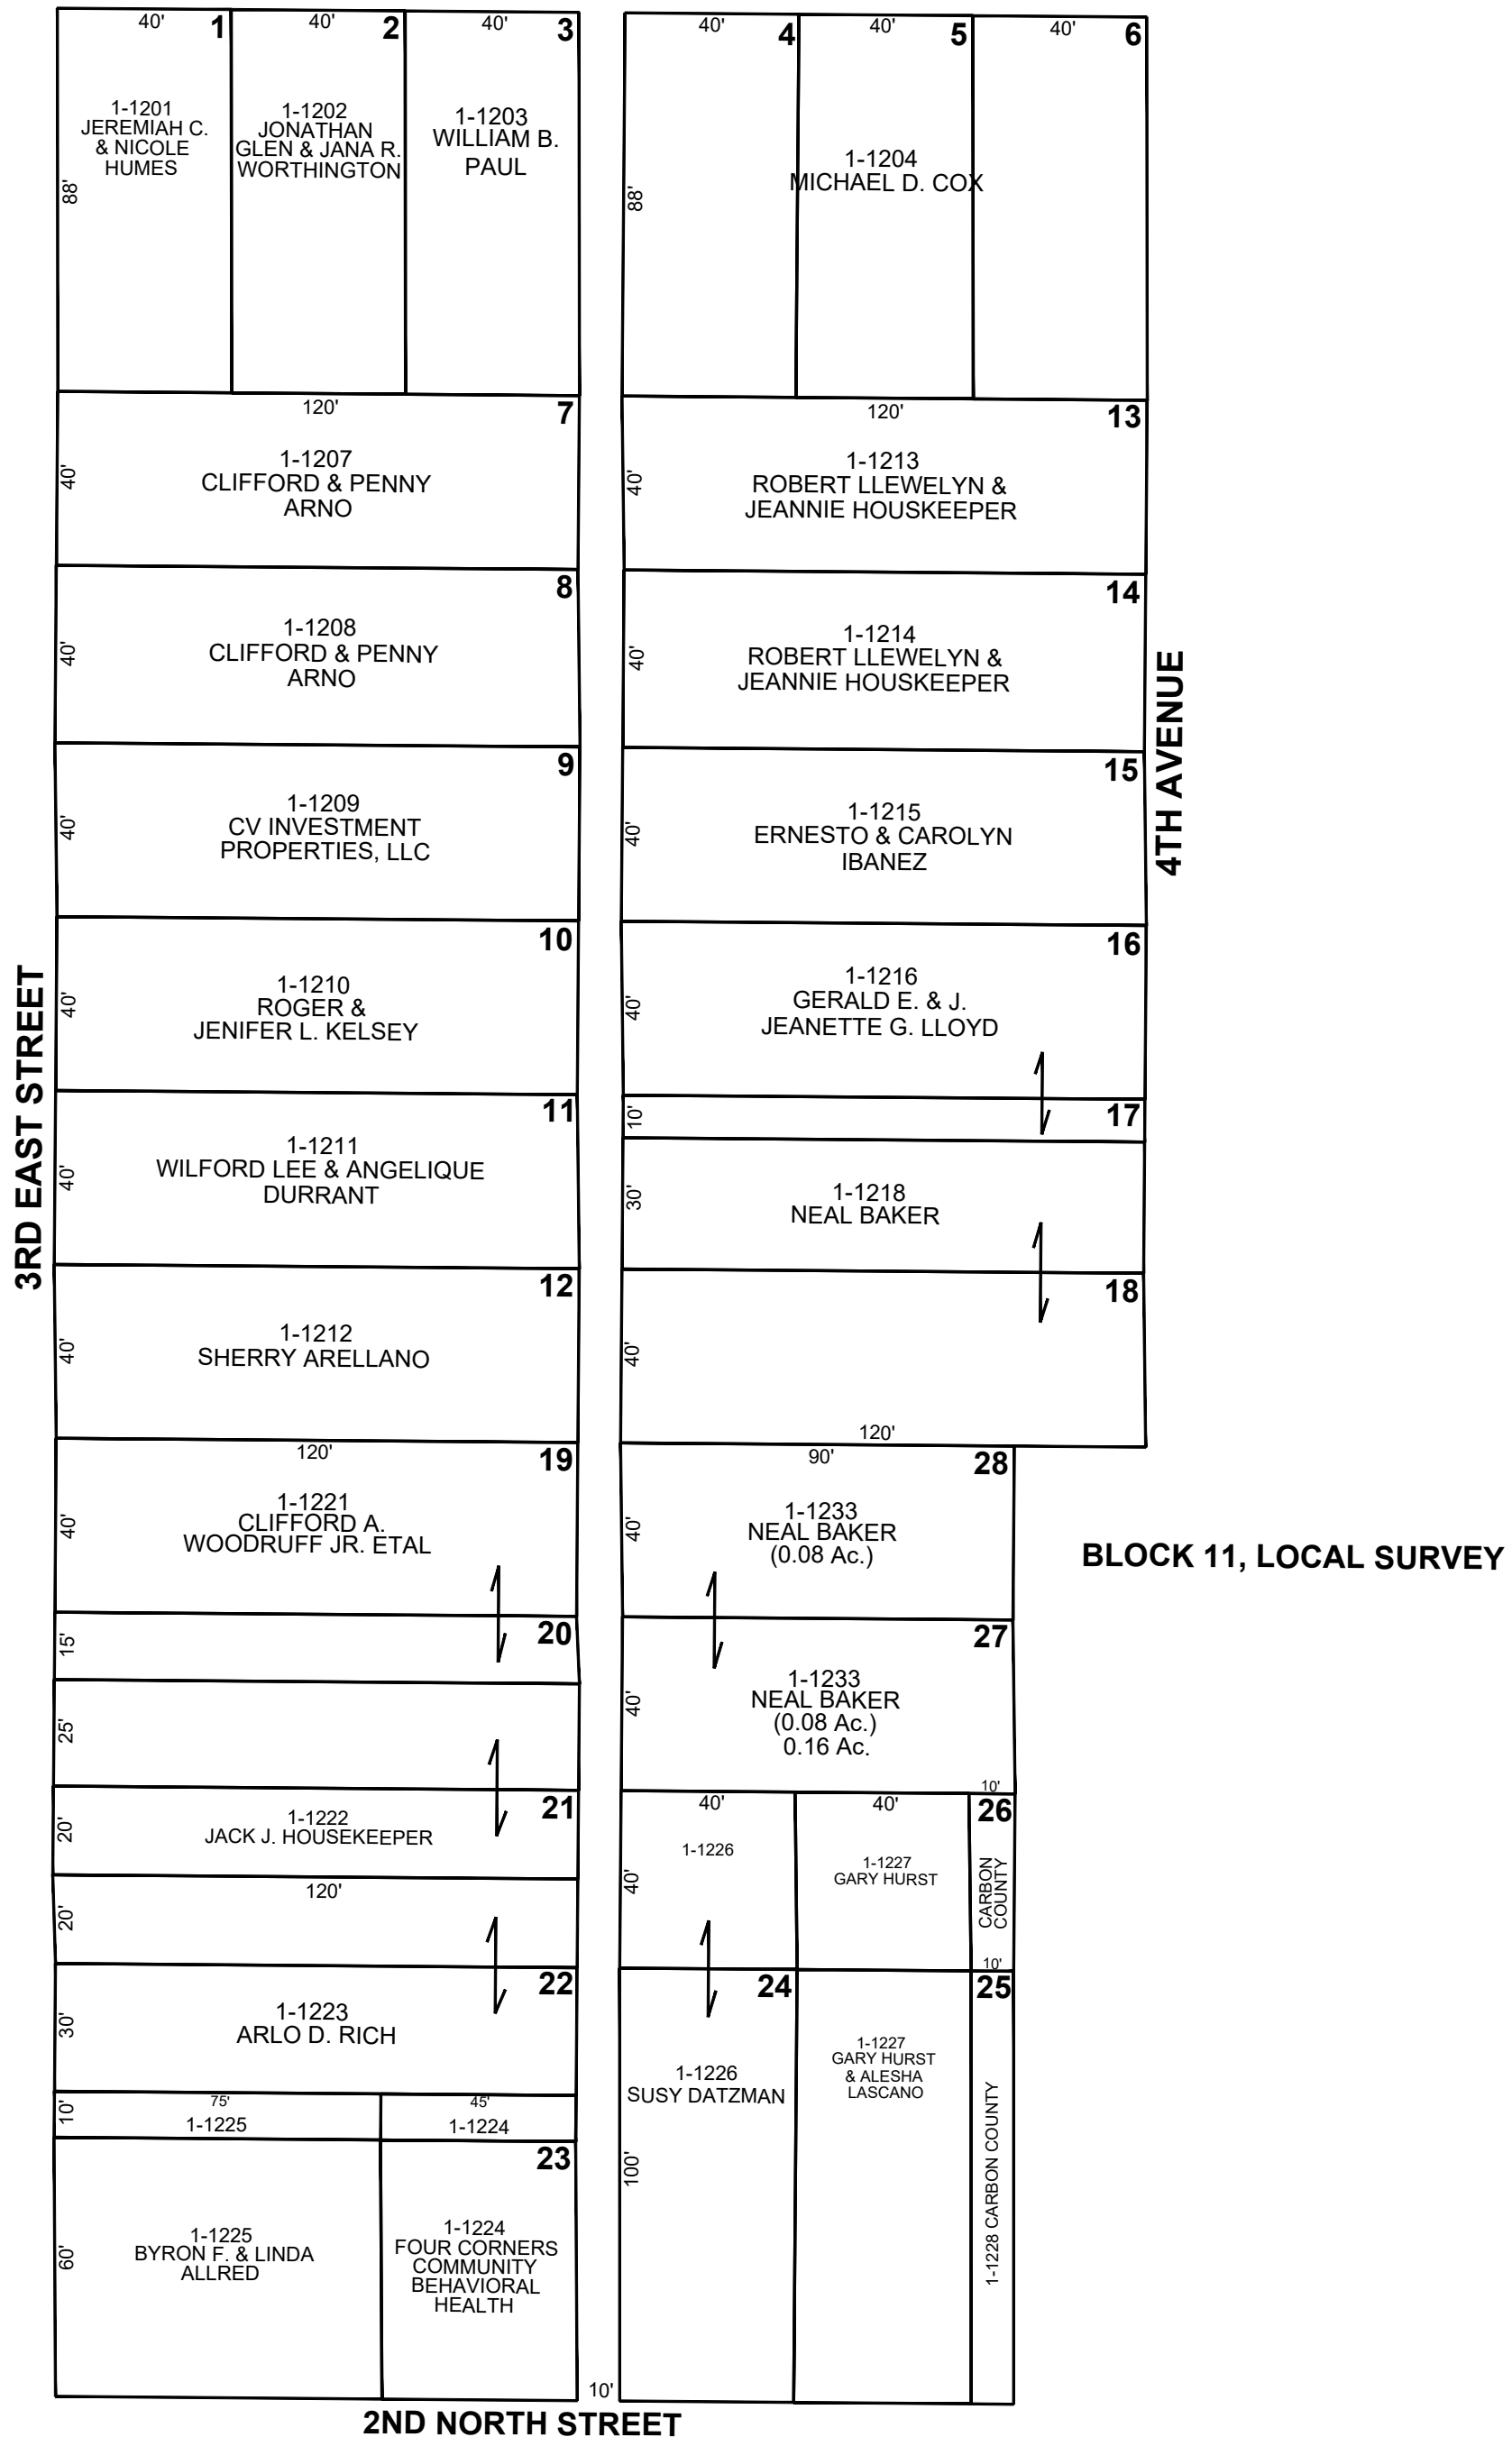

# CARBON COUNTY PLATS

PRICE CITY

BLOCK 6

HIGH SCHOOL SUBDIVISION

SCALE: 40 FEET = 1 INCH  
SEPTEMBER 9, 2022

Carbon County assumes no liability for errors or omissions in any information.