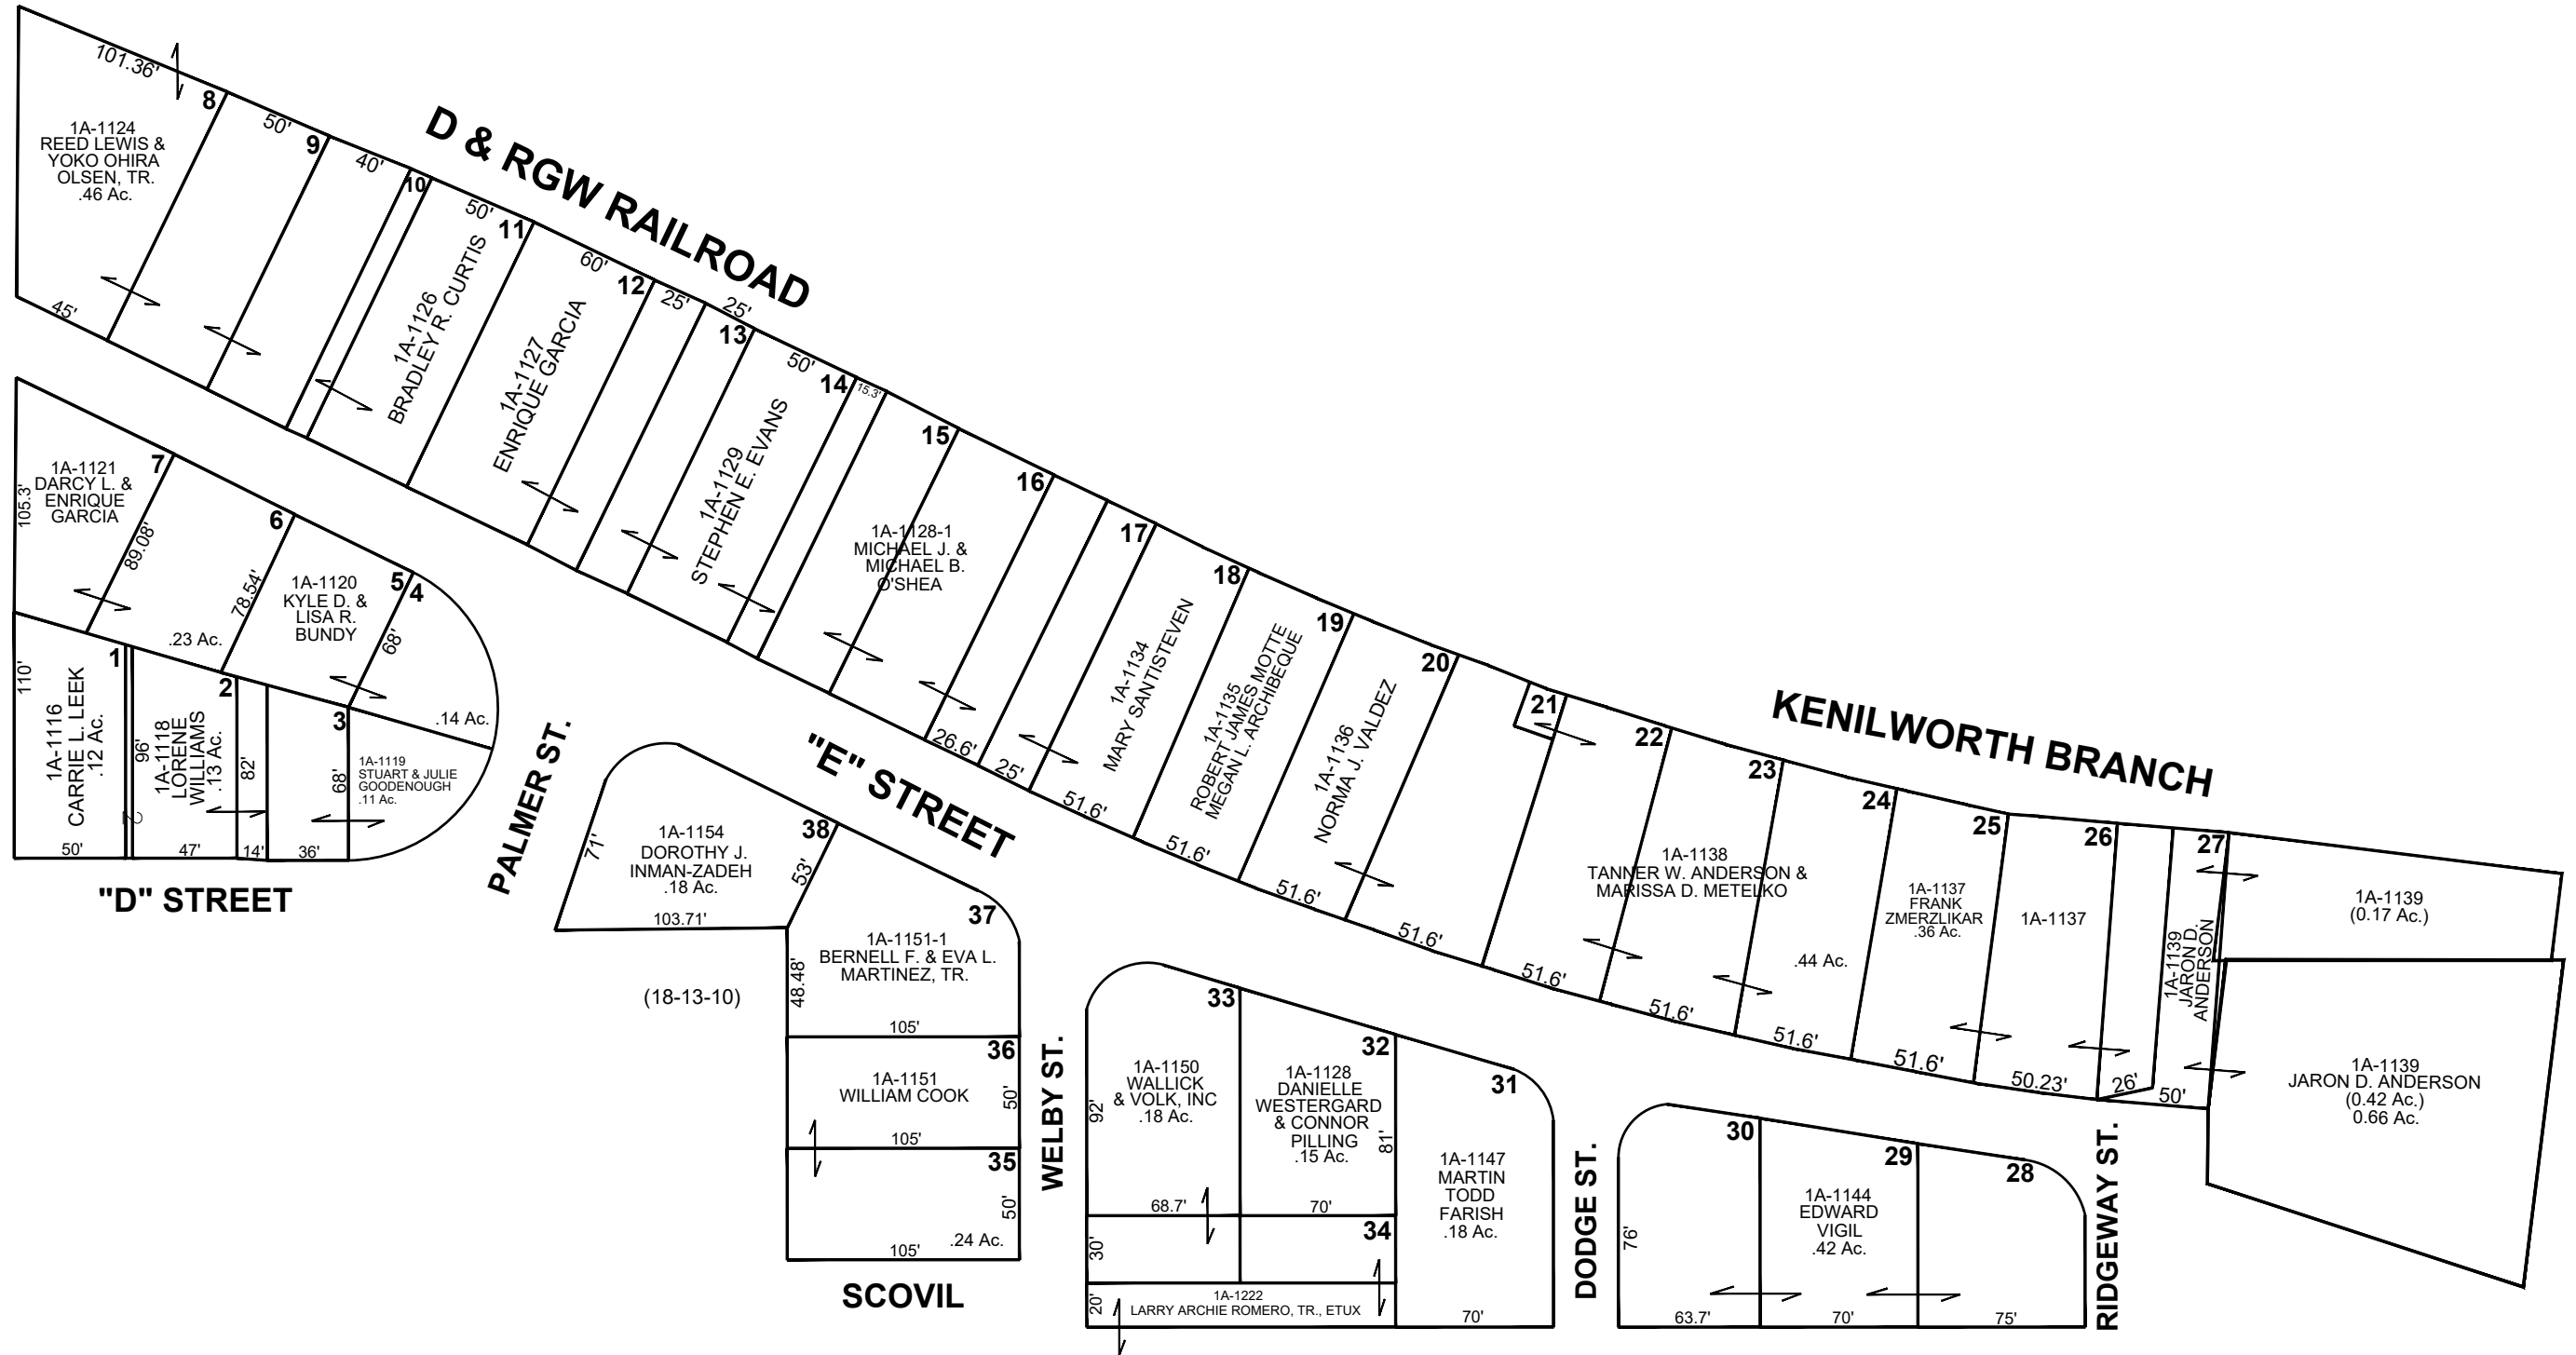

HELPER CITY

CARBON COUNTY PLATS

HILLCREST ADDITION

SCALE: 80 FEET = 1 INCH
JANUARY 22, 2024

Carbon County assumes no liability for errors or omissions in any information.