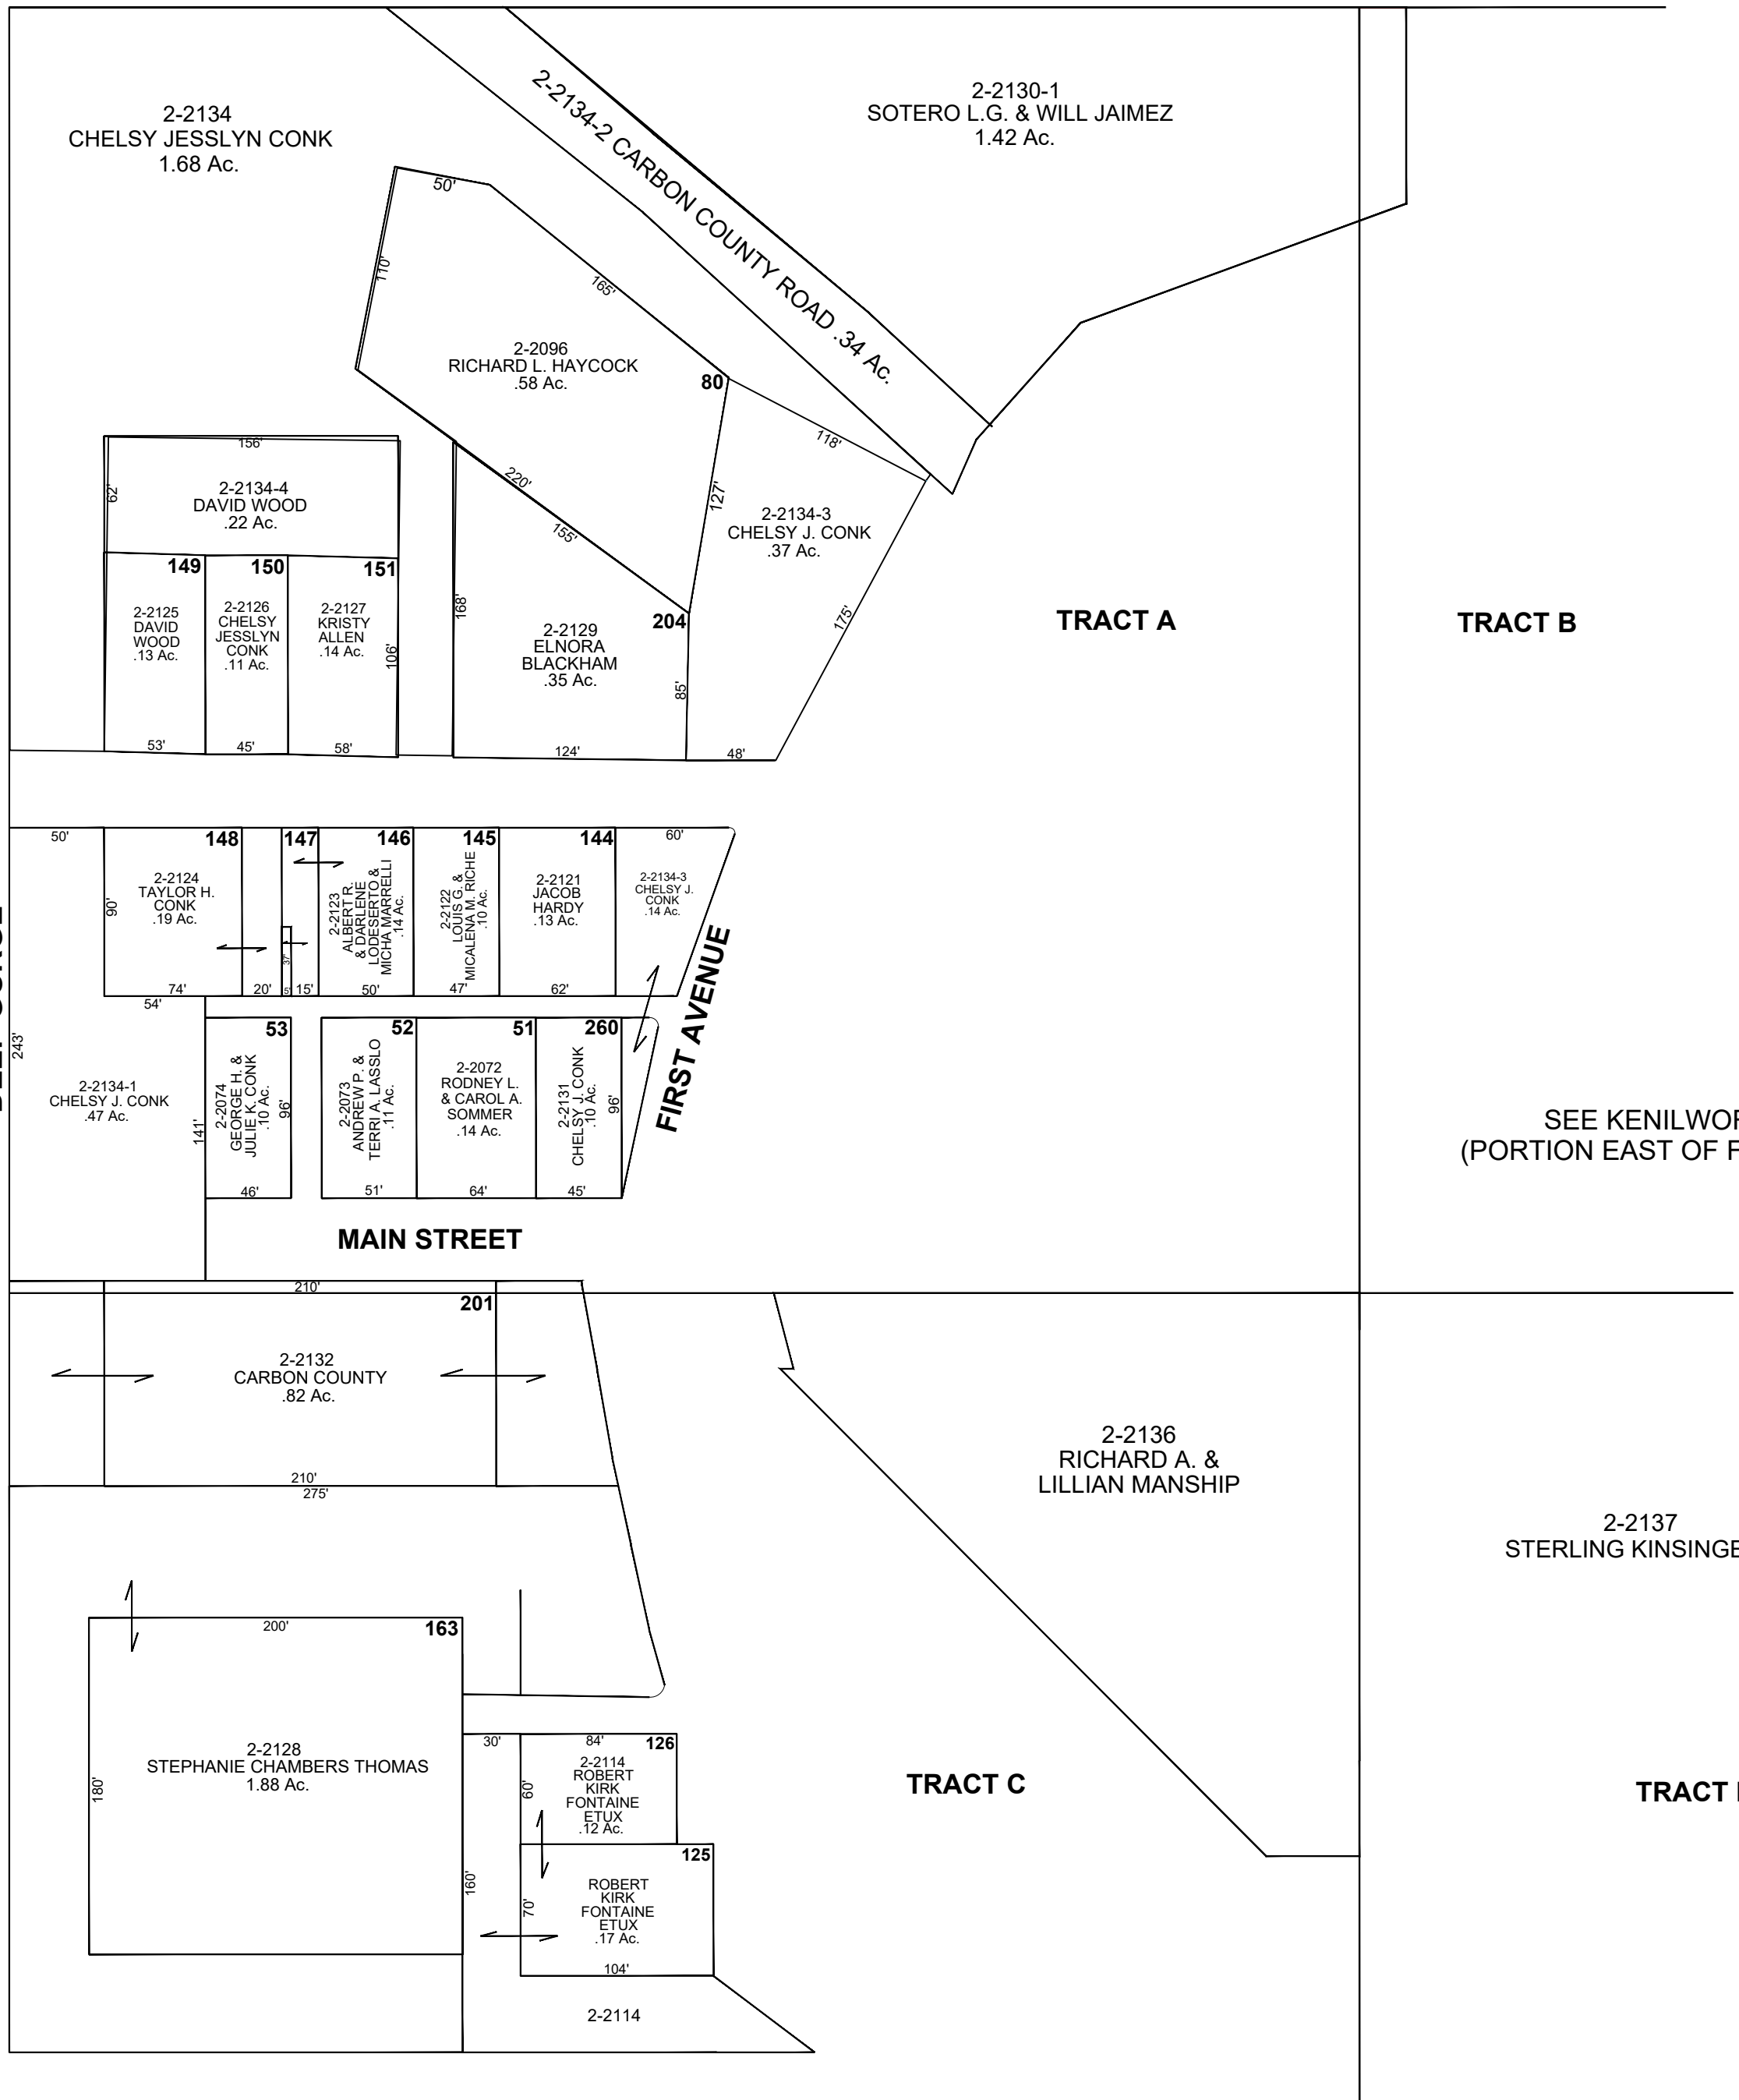

# CARBON COUNTY PLATS

PART OF SEC 16 & 21, T13S, R10E, SLB&M

KENILWORTH SUBDIVISION (WEST OF 1ST AVE)

SCALE: 80 FEET = 1 INCH  
AUGUST 31, 2022

Carbon County assumes no liability for errors or omissions in any information.