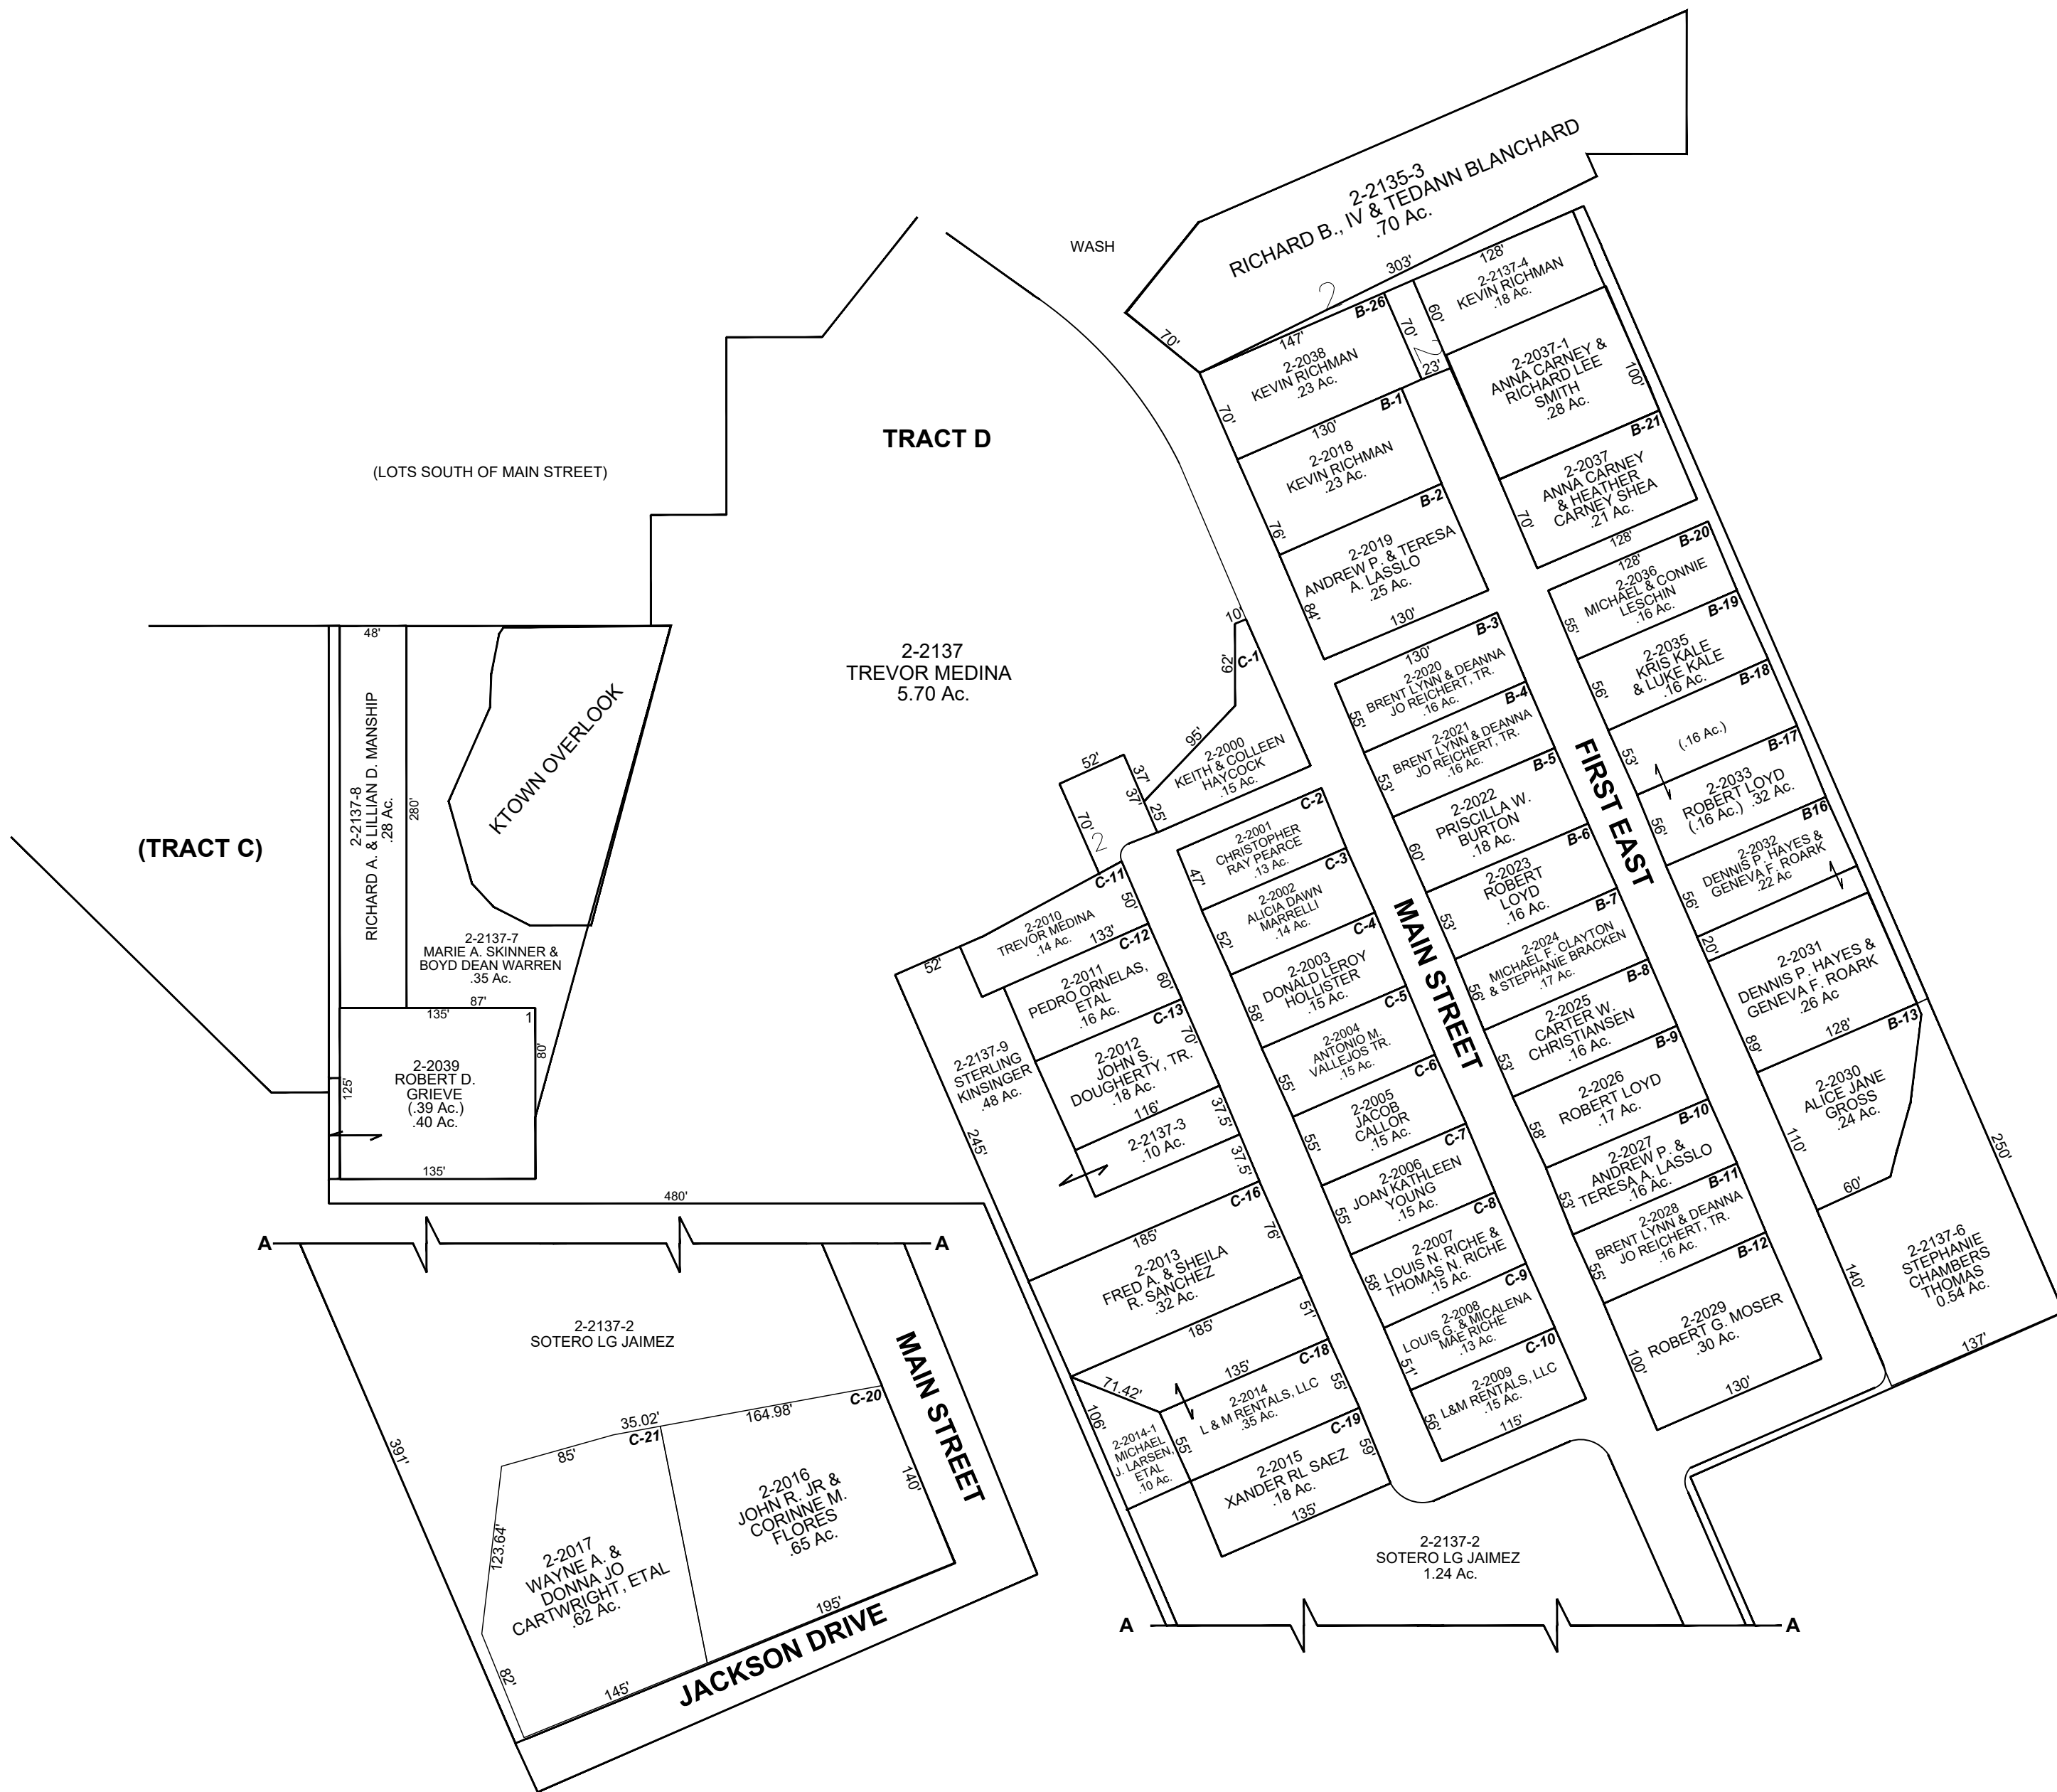

PART OF SEC 21, T13S, R10E, SLB&M

# CARBON COUNTY PLATS

KENILWORTH SUBDIVISION "TRACT D"

SCALE: 100 FEET = 1 INCH  
APRIL 22, 2024

Carbon County assumes no liability for errors or omissions in any information.