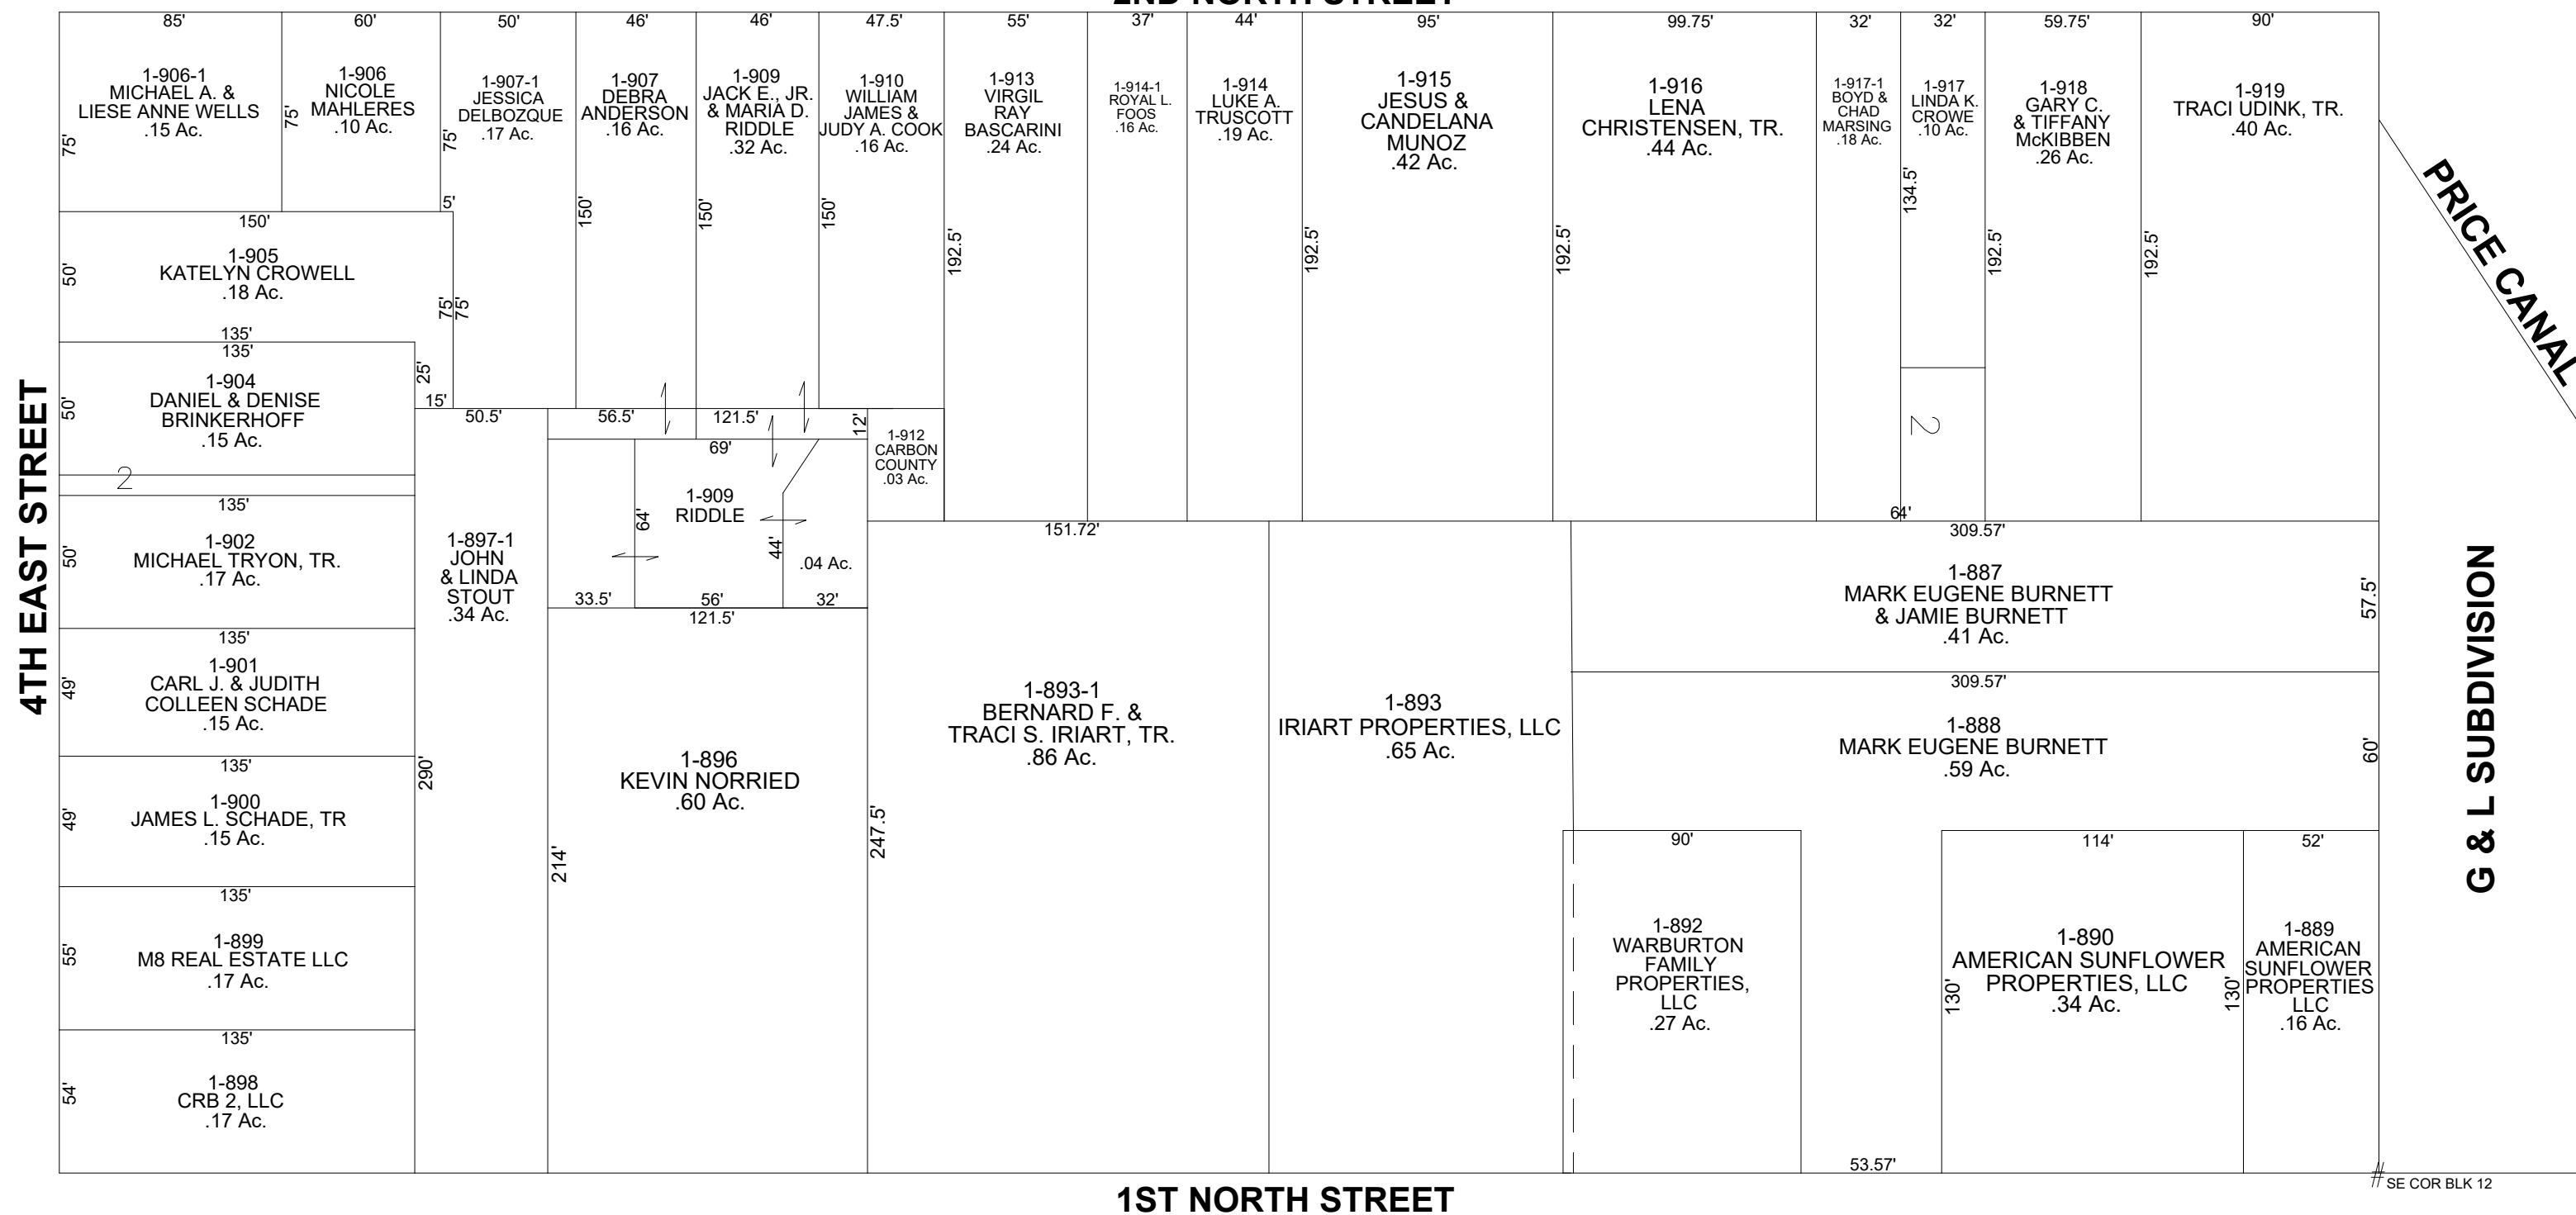

2ND NORTH STREET

CARBON COUNTY PLATS

LOCAL SURVEY BLOCK 12 PRICE CITY

SCALE: 60 FEET = 1 INCH
 JANUARY 8, 2024

Carbon County assumes no liability for errors or omissions in any information.