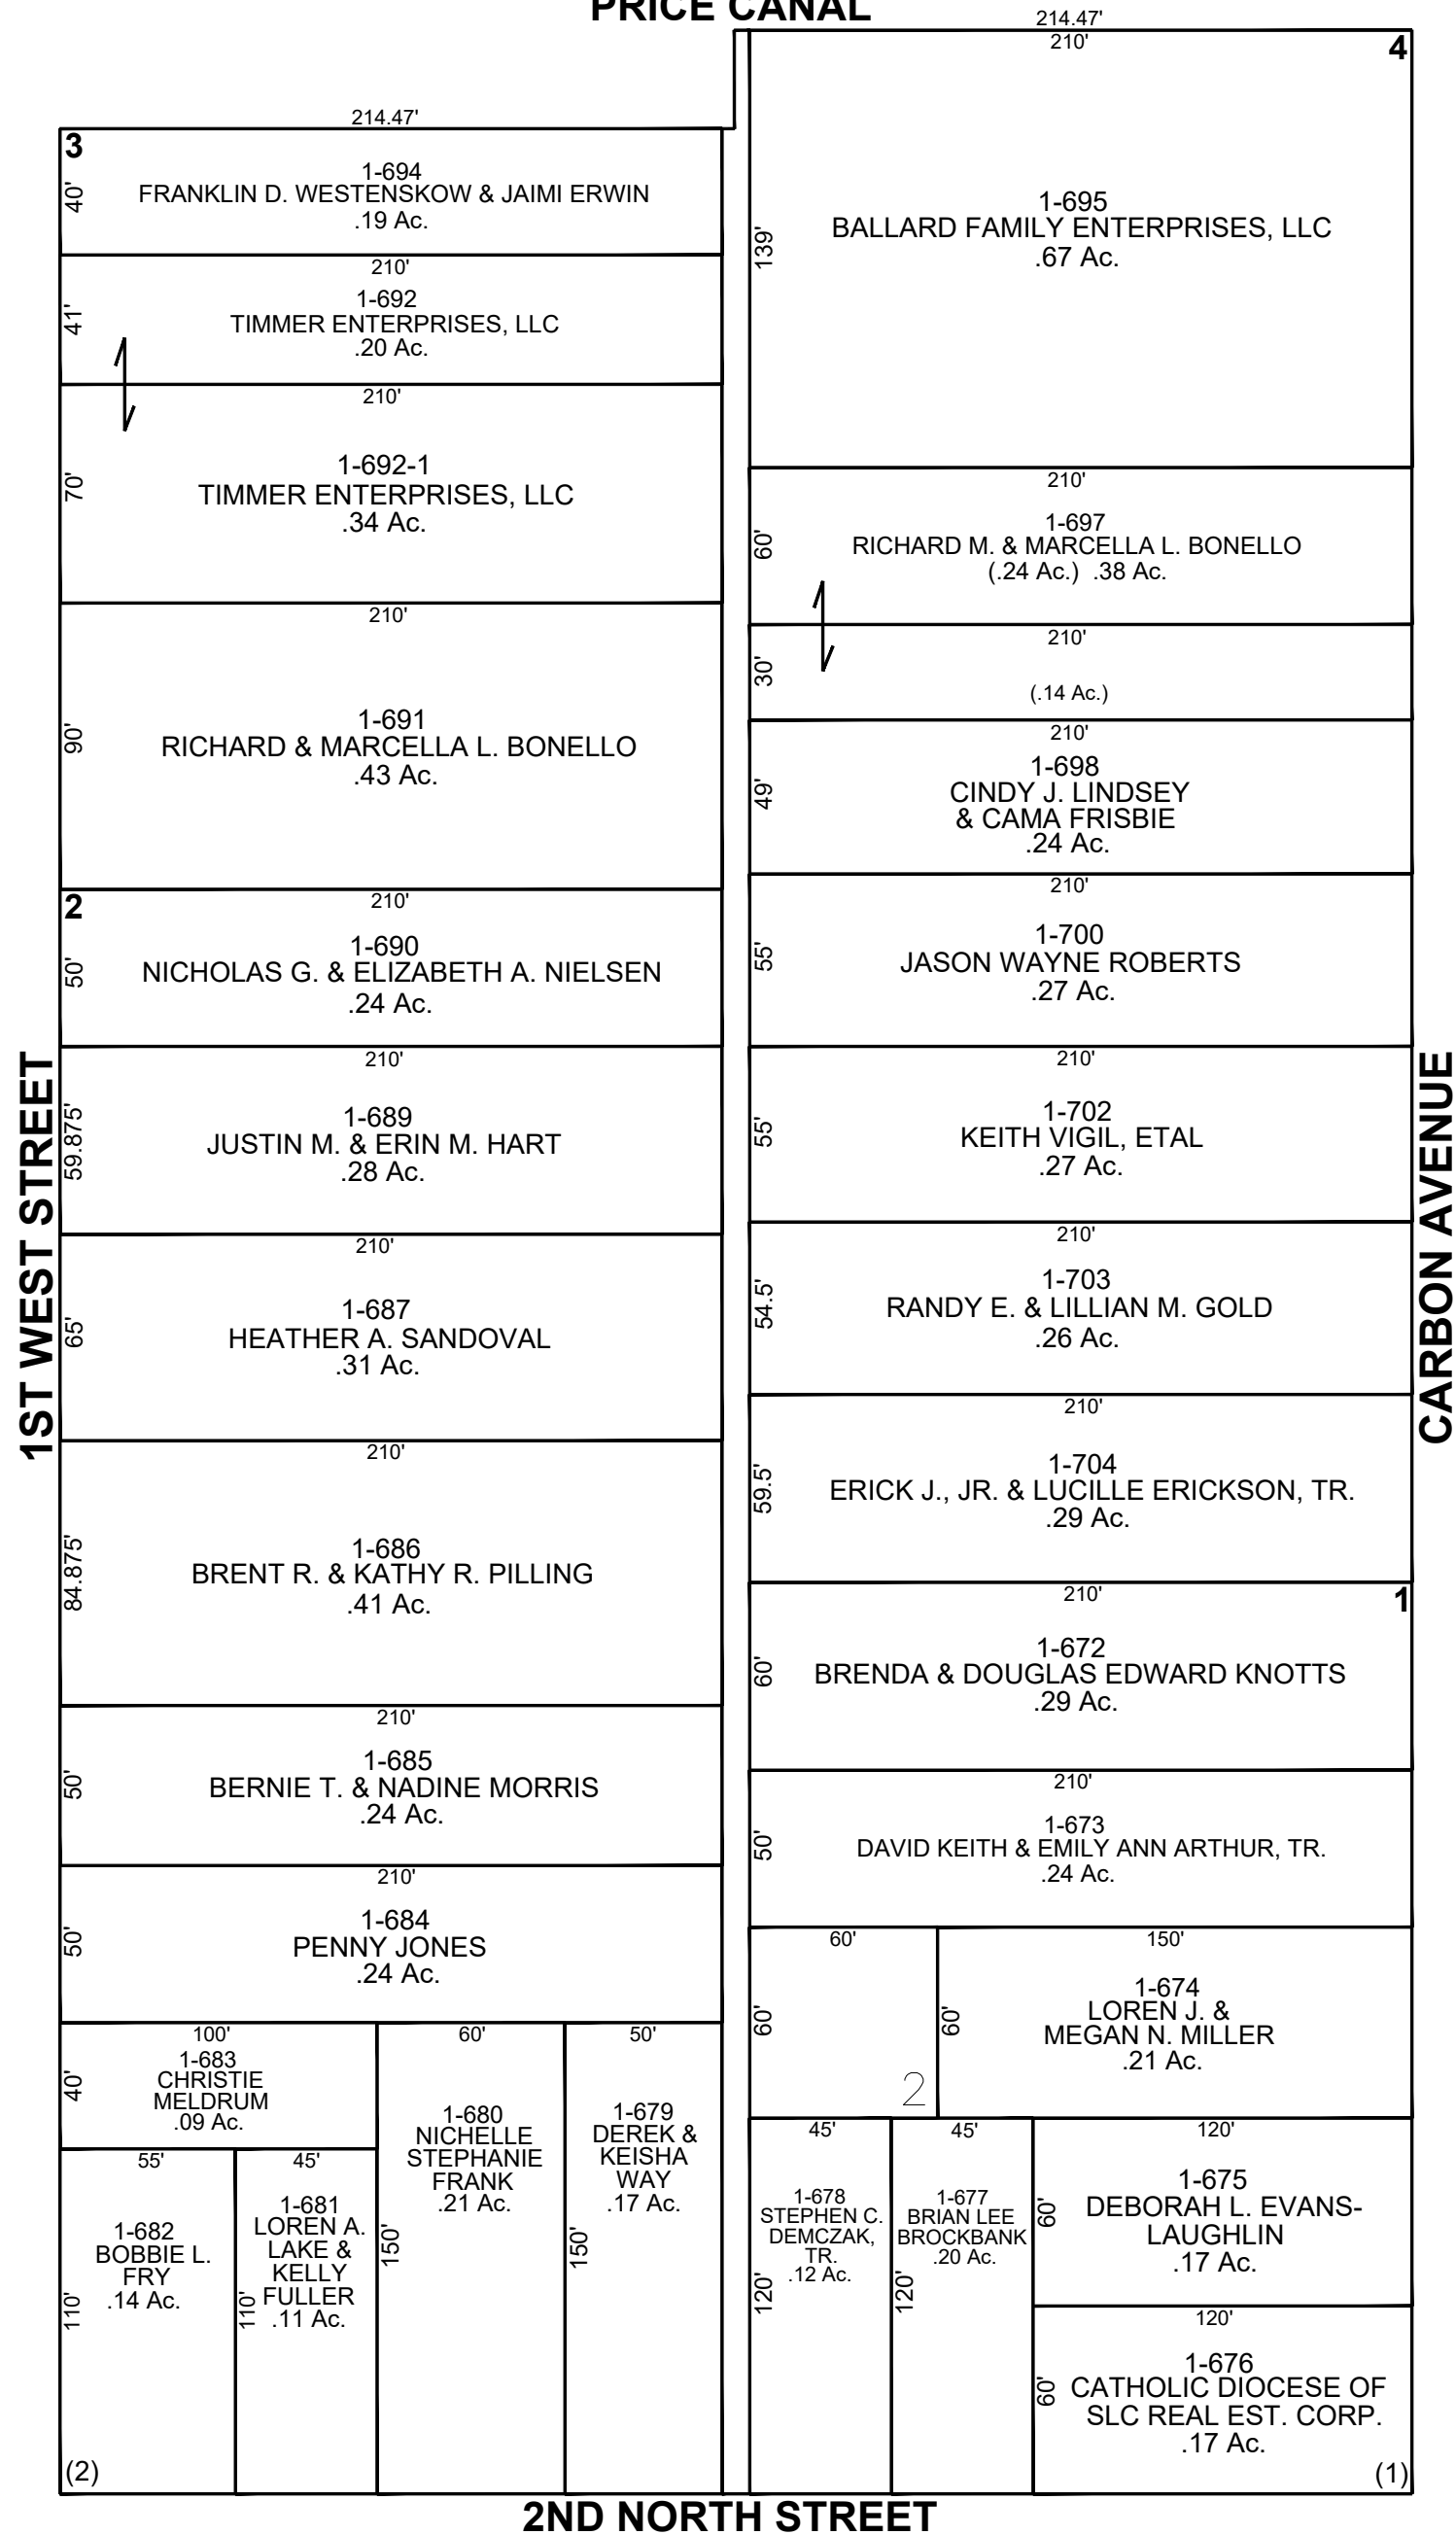

PRICE CANAL

CARBON COUNTY PLATS

PRICE CITY

BLOCK 7

LOCAL SURVEY

SCALE: 60 FEET = 1 INCH
APRIL 16, 2024

Carbon County assumes no liability for errors or omissions in any information.