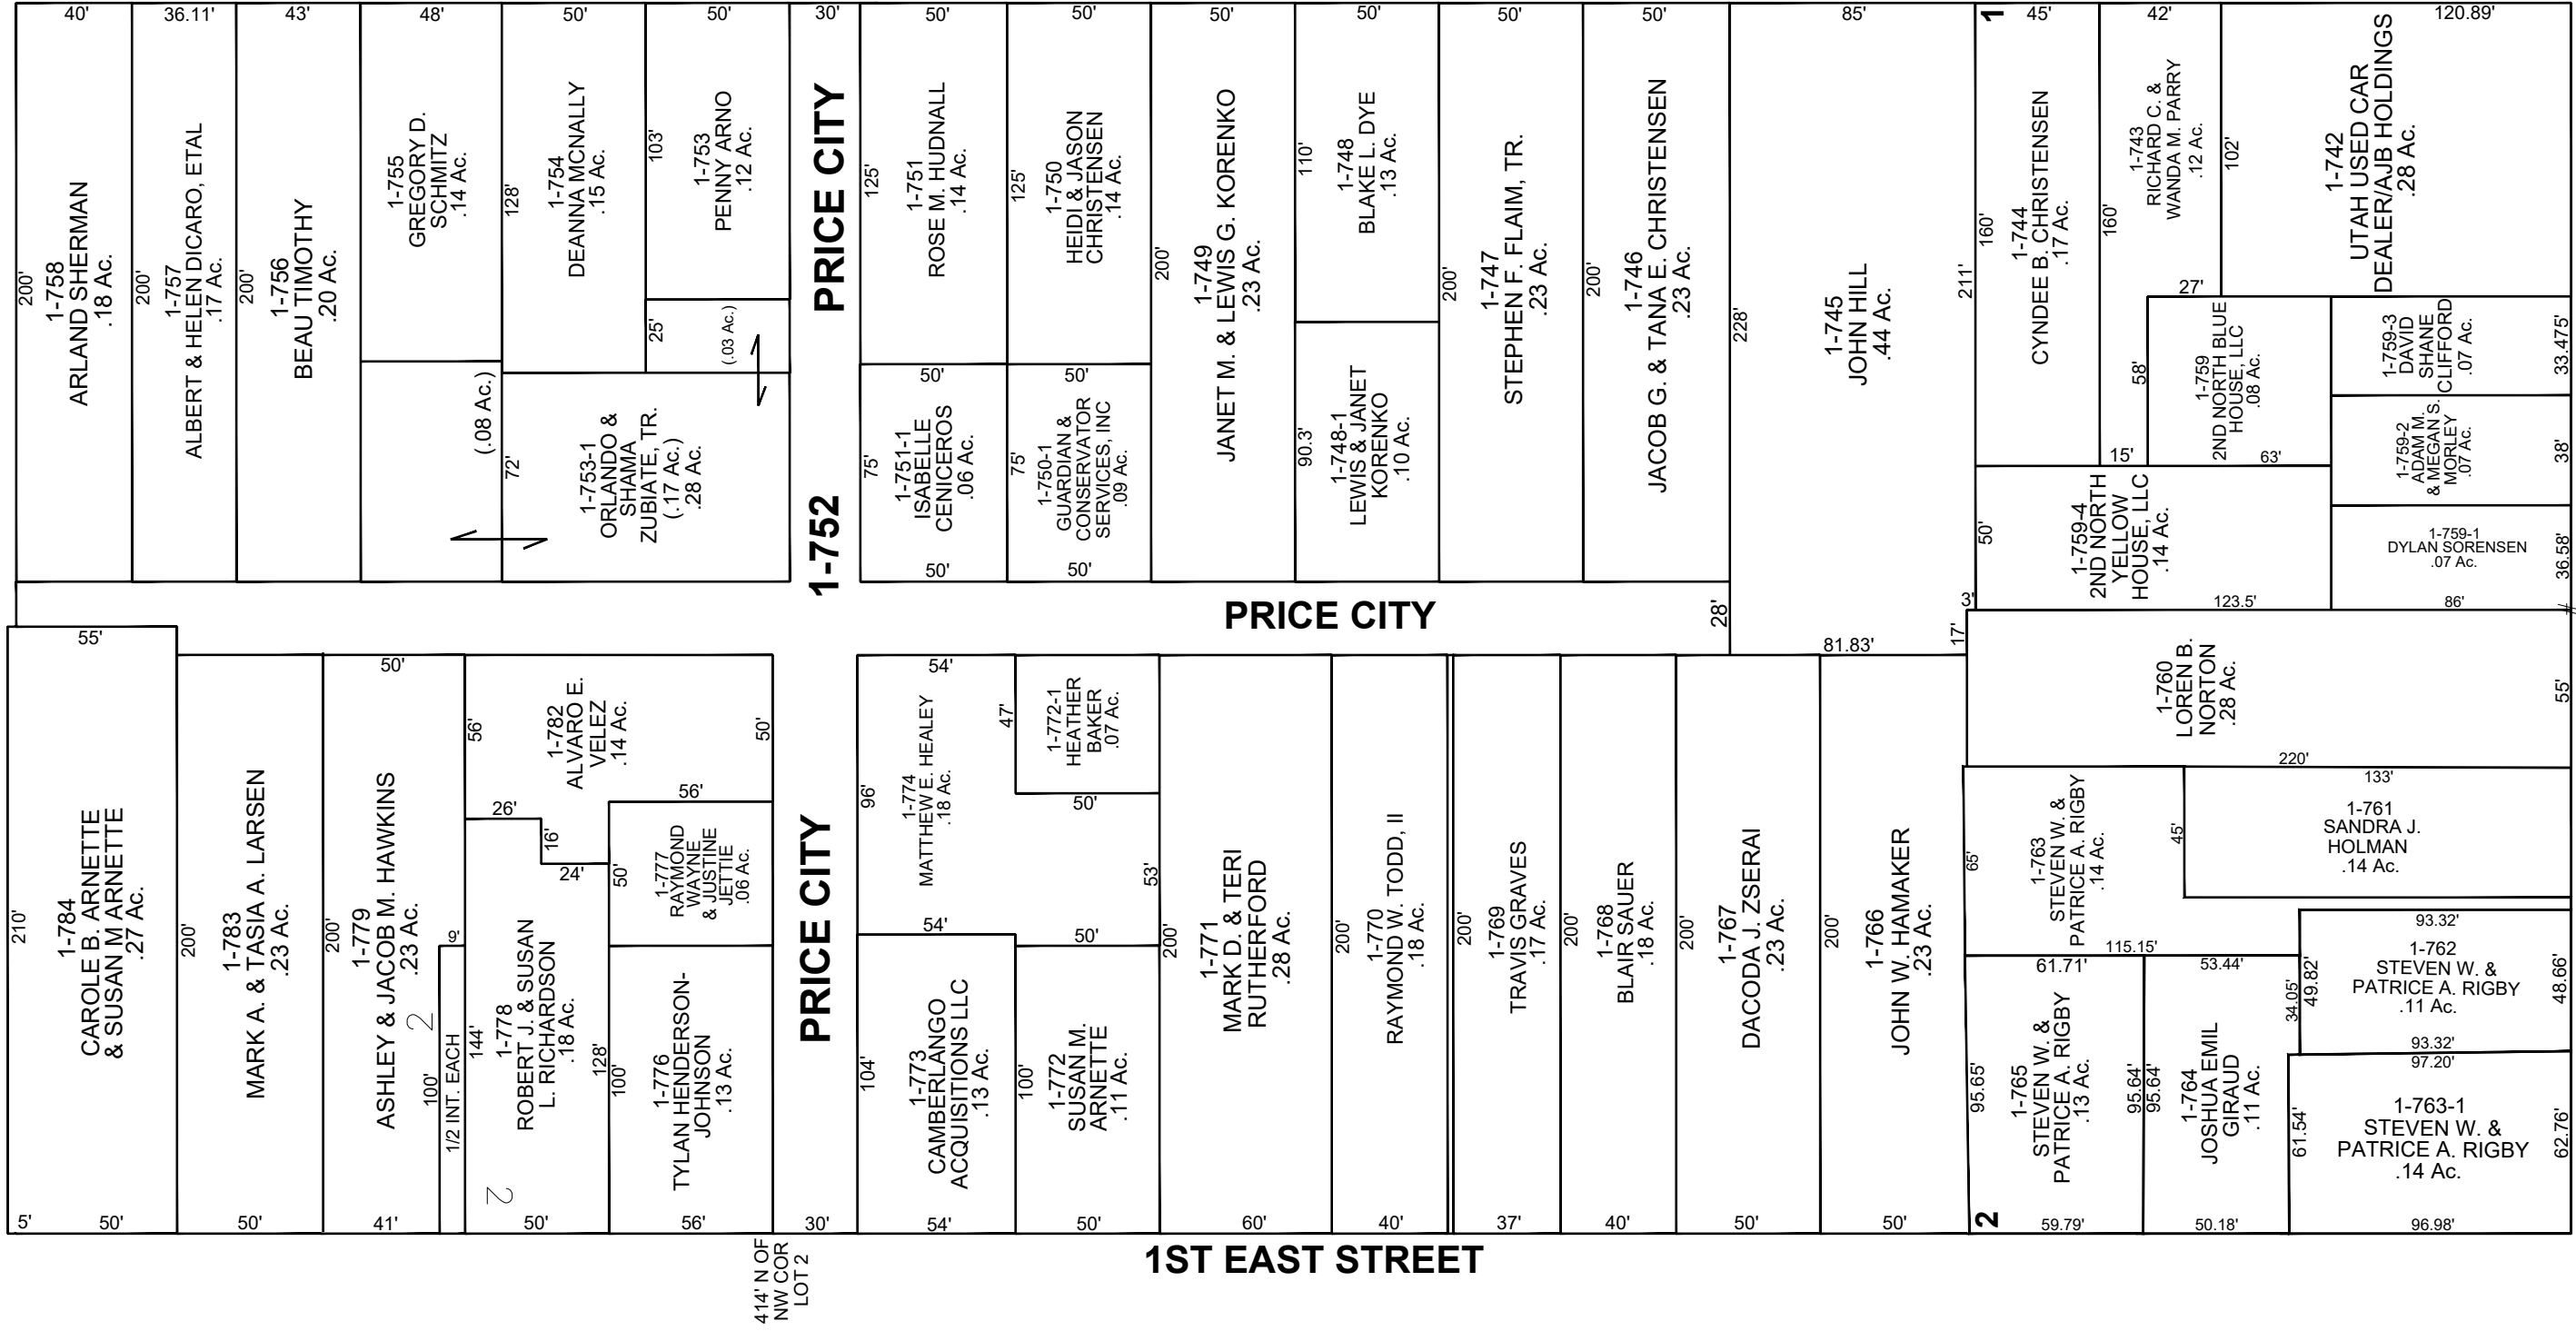

POTTER SUBDIVISION (LOT 3)

CARBON COUNTY PLATS

LOCAL SURVEY

BLOCK 9

PRICE CITY

2ND NORTH STREET

2ND EAST STREET

1ST EAST STREET

PRICE CITY

1-752

PRICE CITY

PRICE CITY

414' N OF
NW COR
LOT 2

1/2 SE COR. LOT 2