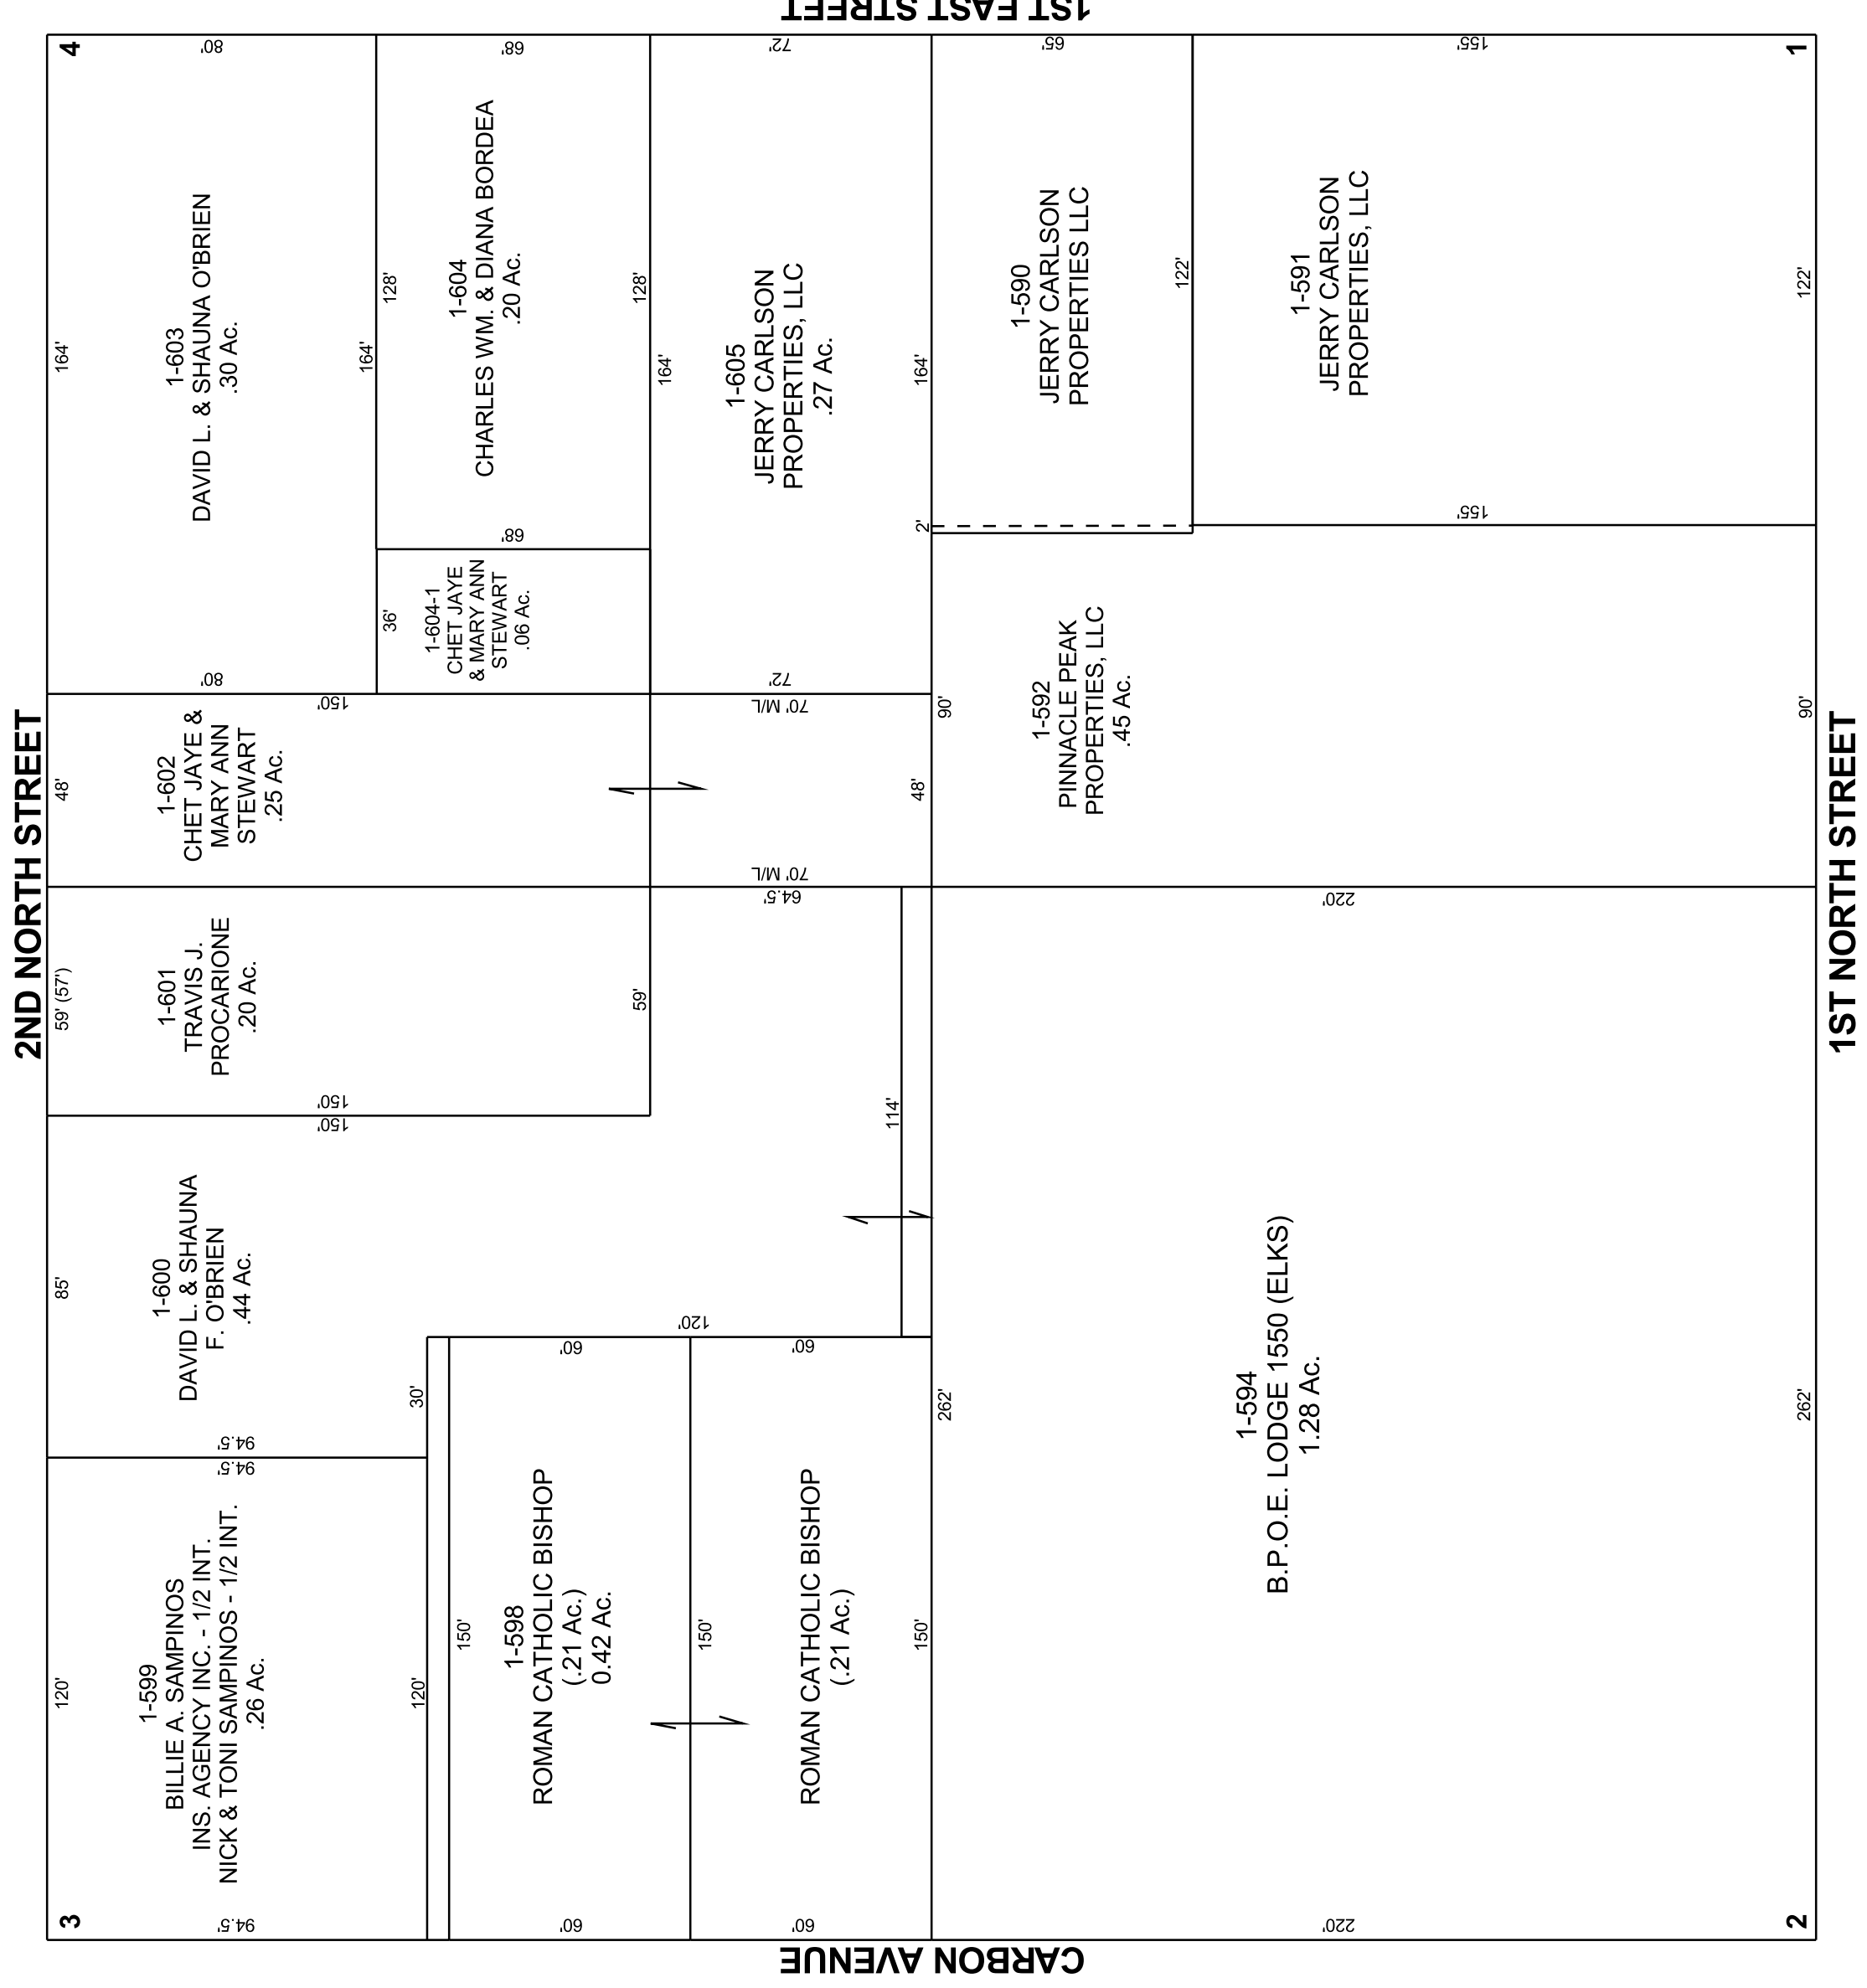

CARBON COUNTY PLATS

LOCAL SURVEY

BLOCK 4

PRICE CITY

Carbon County assumes no liability for errors or omissions in any information.

SCALE: 40 FEET = 1 INCH