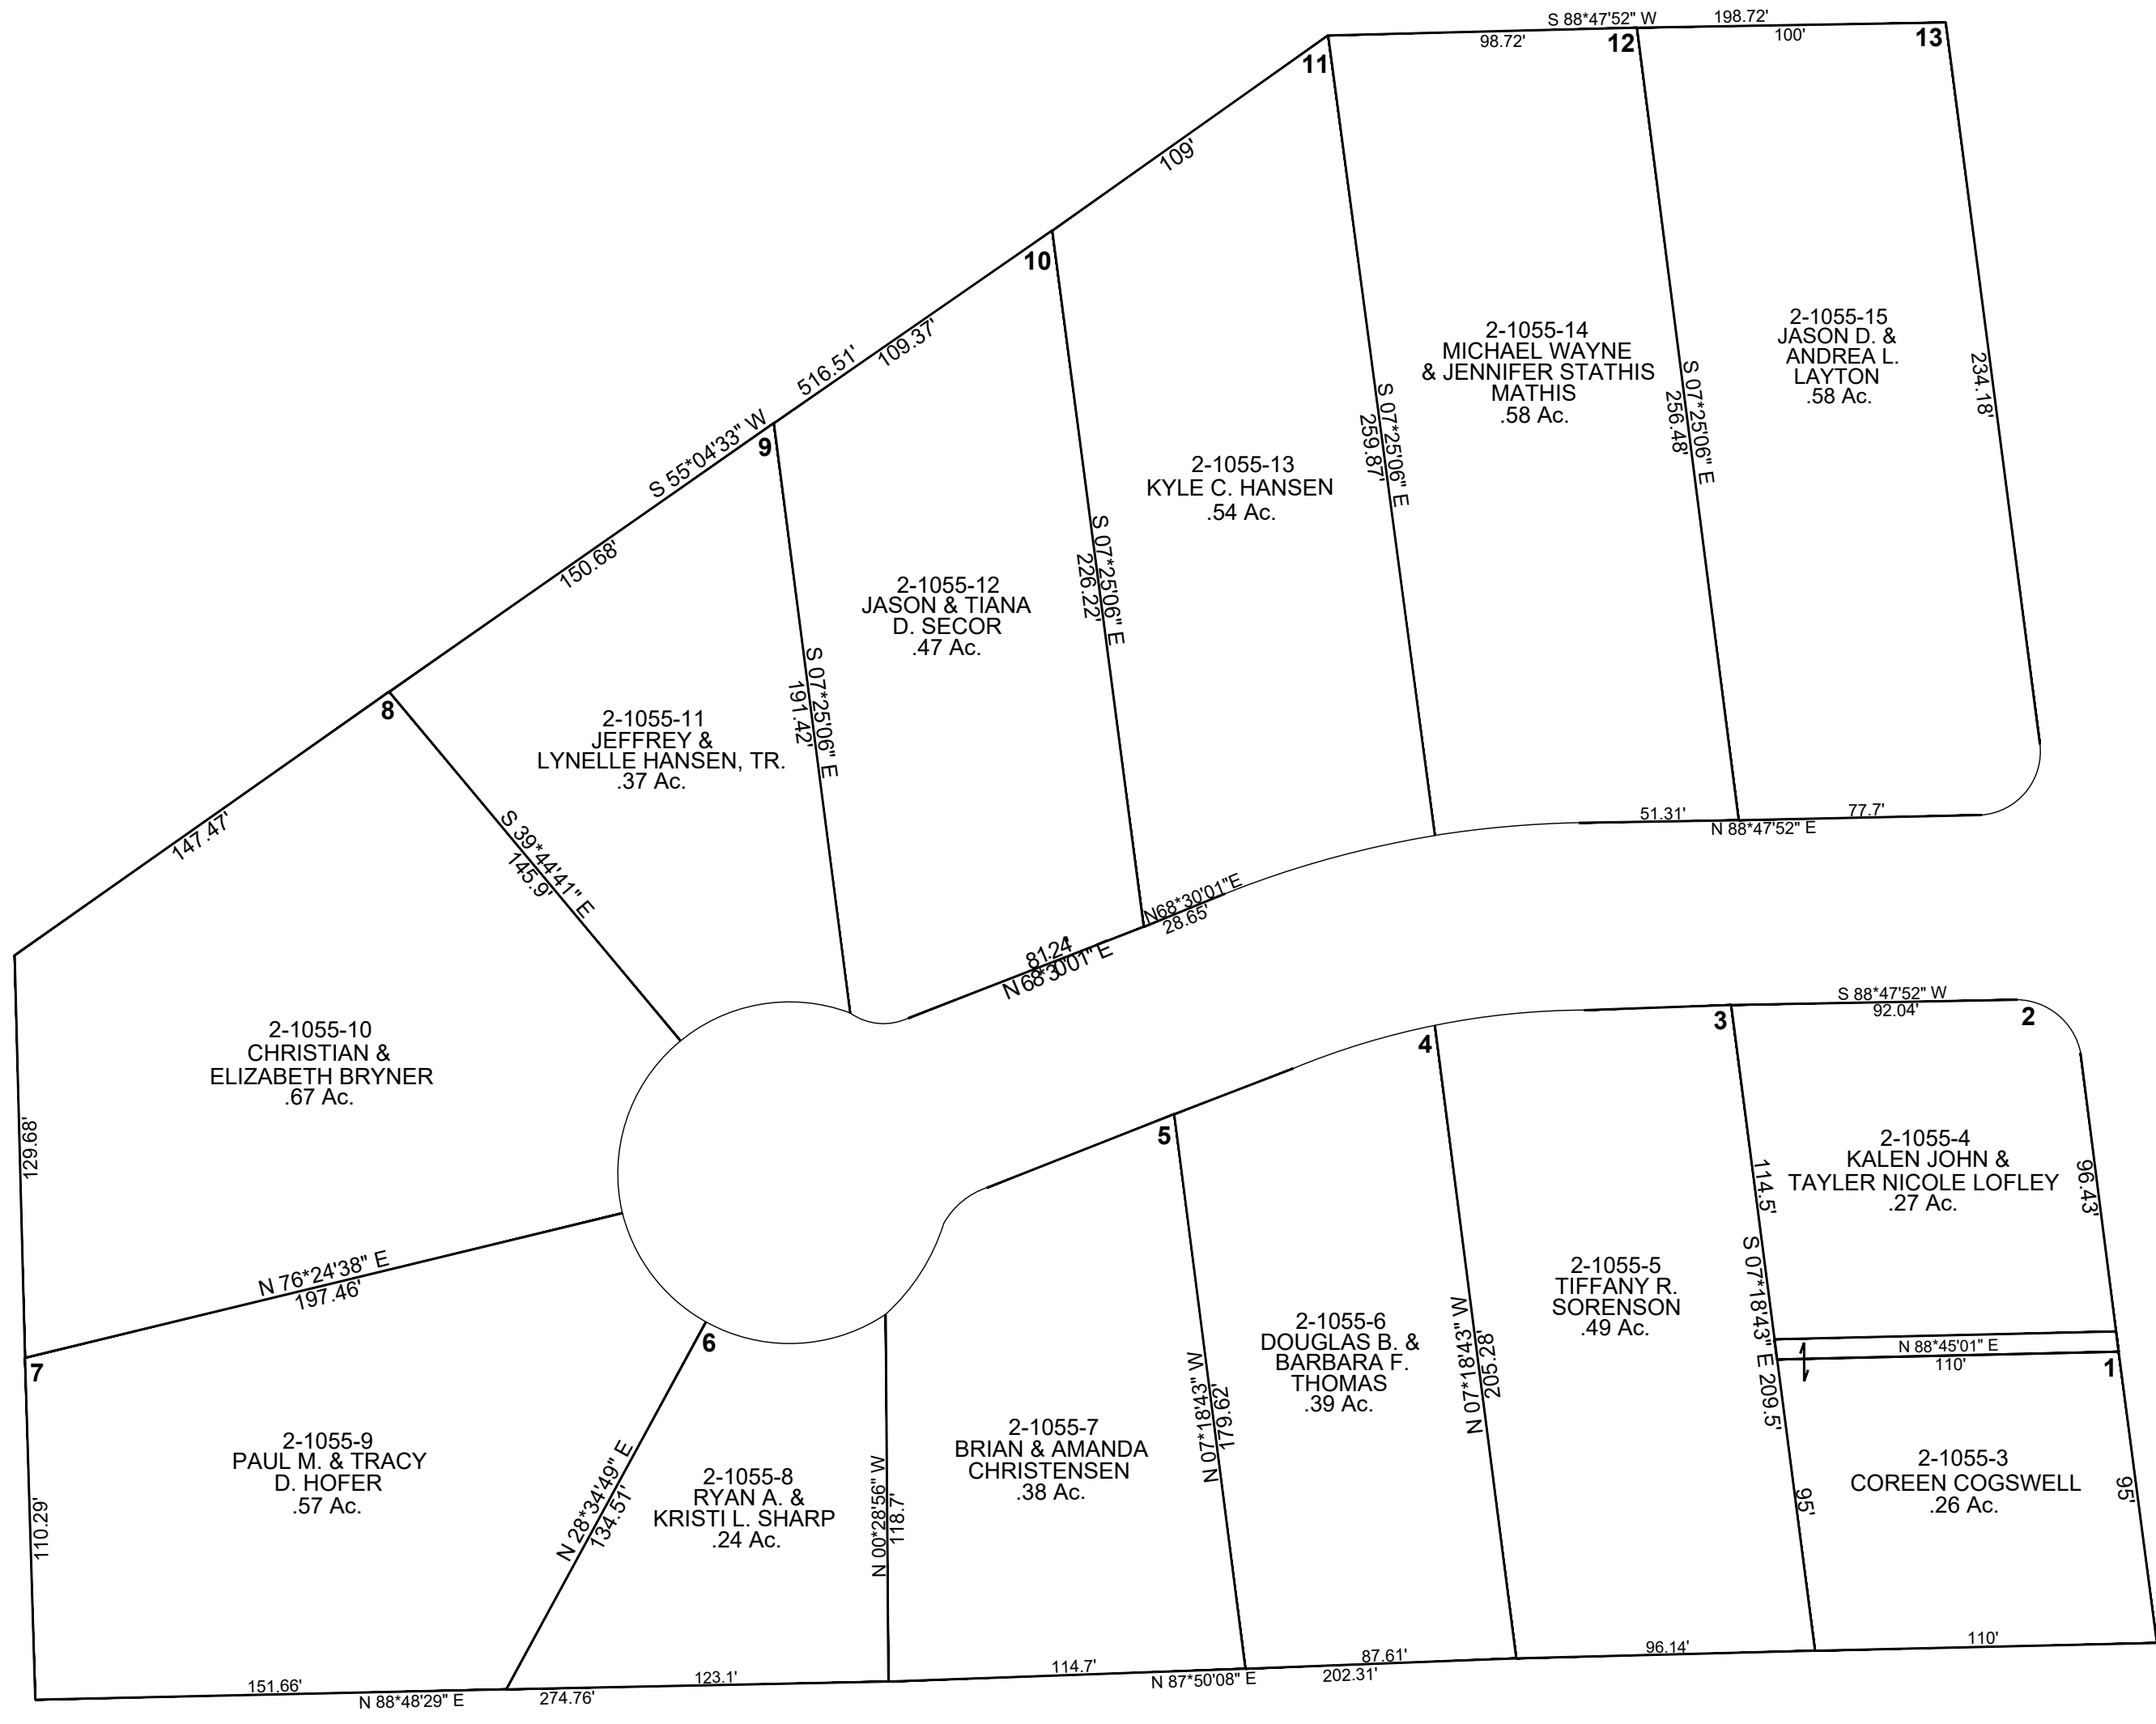

CARBON COUNTY PLATS
 PART OF SECTION 18, T14S, R10E, SLB&M
 MEADOW BROOK SUBDIVISION

SCALE: 50 FEET = 1 INCH
 SEPTEMBER 27, 2023

Carbon County assumes no liability for errors or omissions in any information.