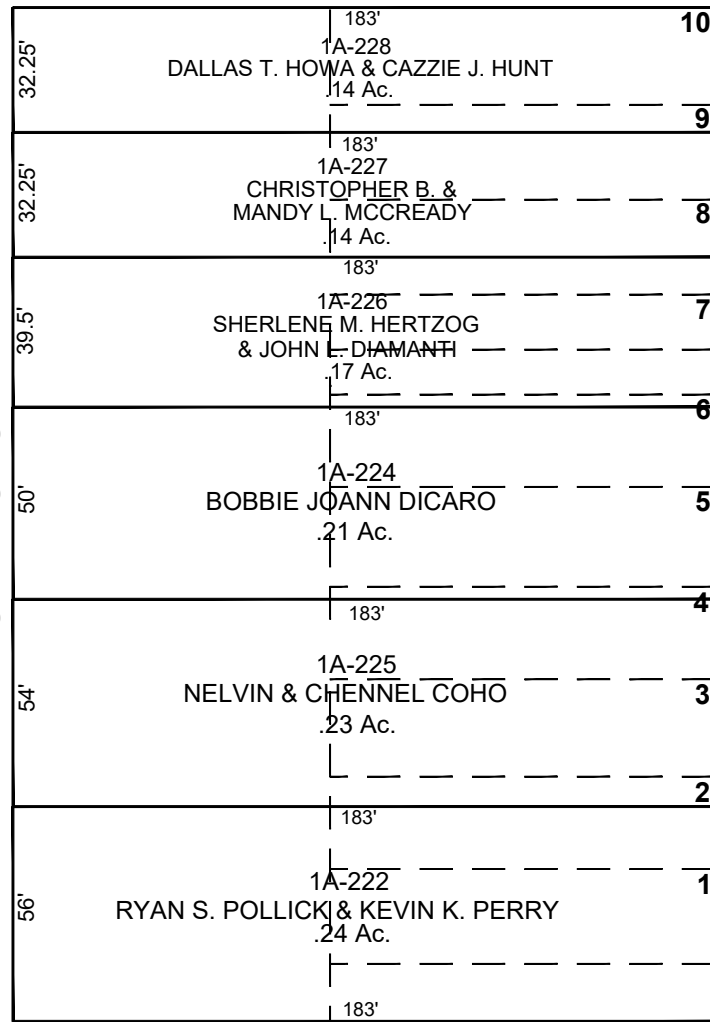

HELPER CITY

1ST WEST STREET

BLOCK 3

MAIN STREET

HELPER CITY

CARBON COUNTY PLATS

BLOCKS 1 & 2

MEAD'S SURVEY OF
WELBY TOWNSITE

SCALE: 50 FEET = 1 INCH
OCTOBER 12, 2023

Carbon County assumes no
liability for errors or omissions in
any information.