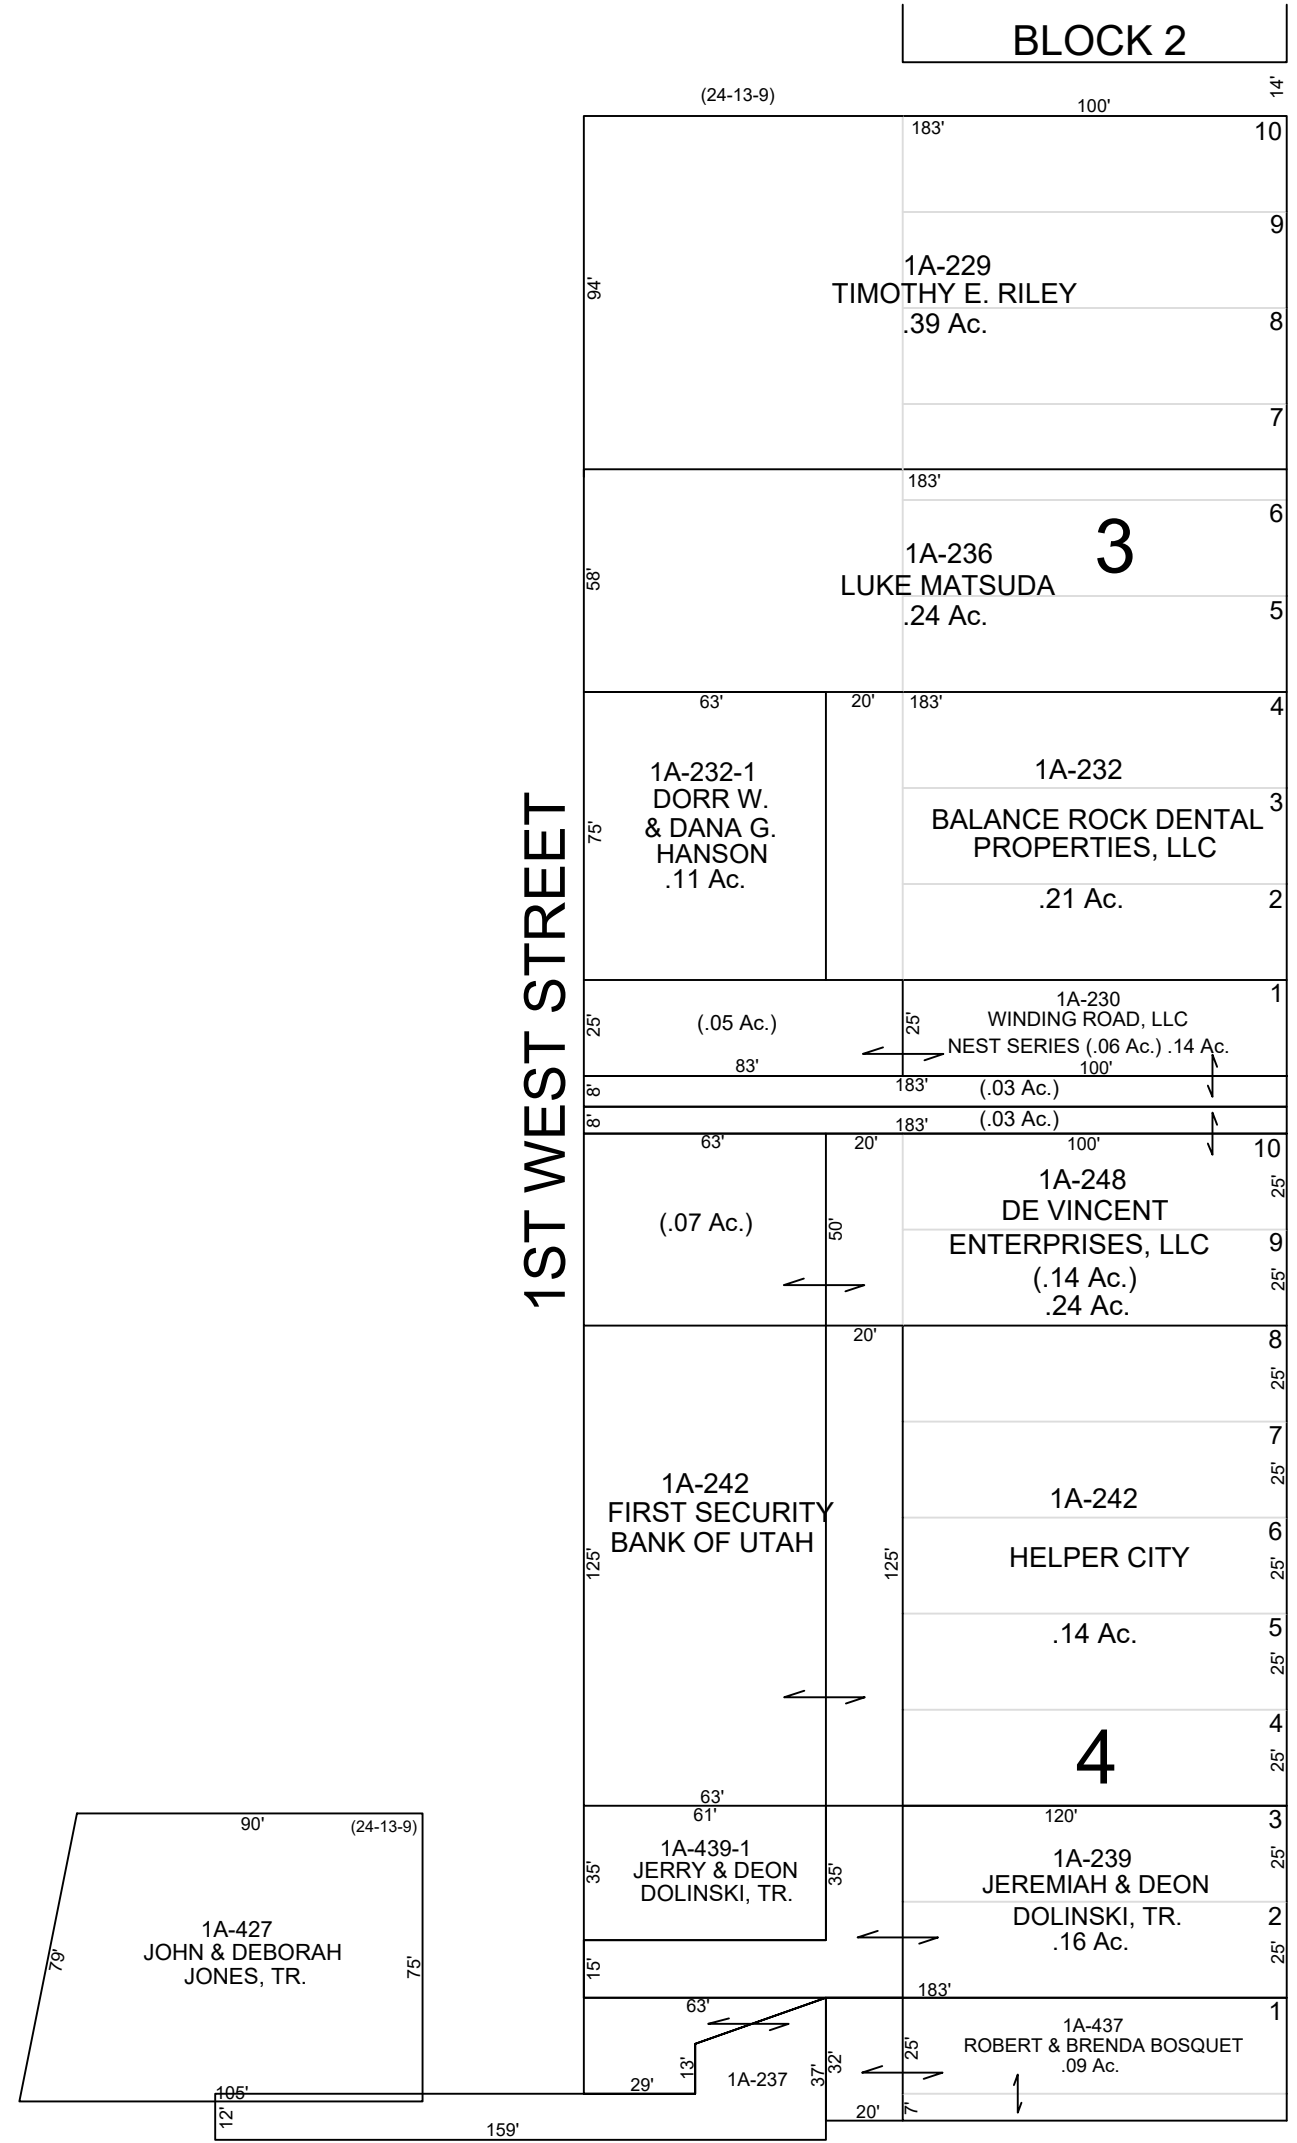

HELPER CITY

BLOCKS 3 & 4

MEADS SURVEY OF WELBY TOWNSITE

CARBON COUNTY PLATS

BLOCK 2

1ST WEST STREET

MAIN STREET

SCALE: 50 FEET = 1 INCH
MARCH 7, 2024