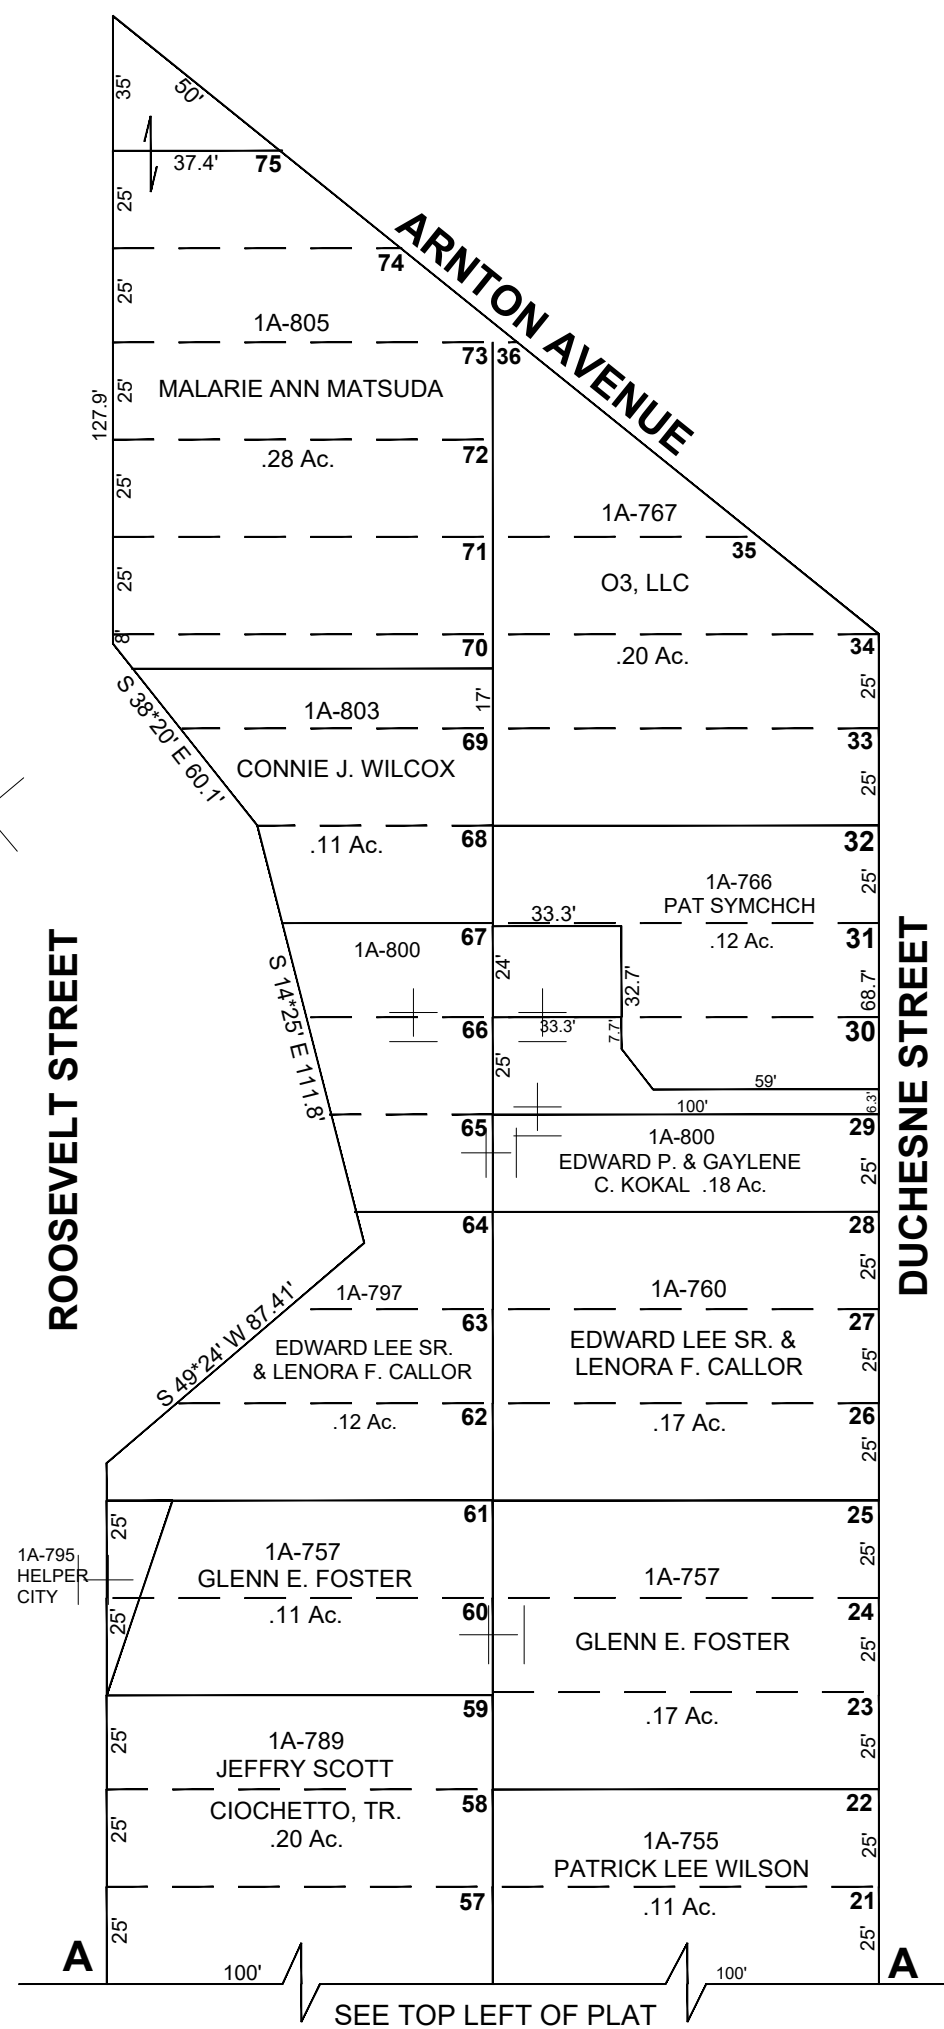

HELPER CITY

BLOCK 6

NEW HELPER TOWNSITE

# CARBON COUNTY PLATS

SCALE: 50 FEET = 1 INCH  
MARCH 19, 2024

Carbon County assumes no liability for errors or omissions in any information.