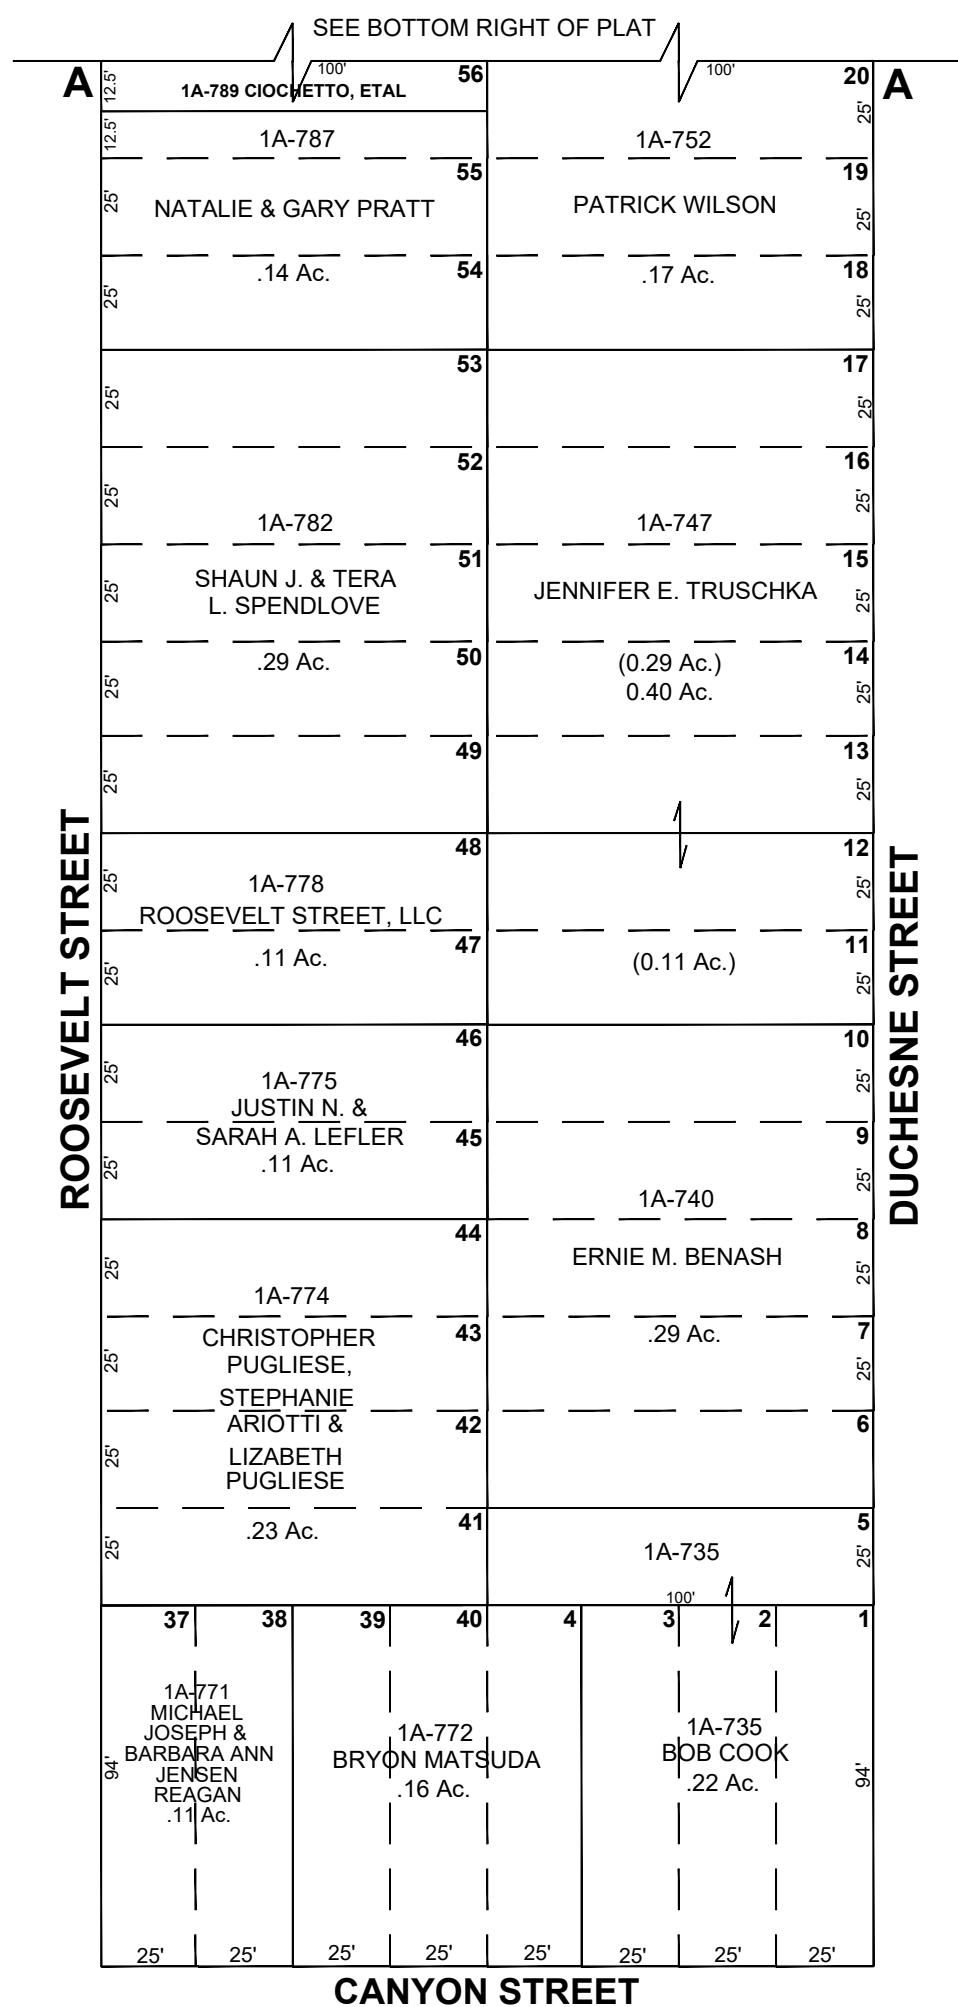

HELPER CITY

BLOCK 6

NEW HELPER TOWNSITE

# CARBON COUNTY PLATS

SCALE: 50 FEET = 1 INCH  
MARCH 19, 2024

Carbon County assumes no liability for errors or omissions in any information.