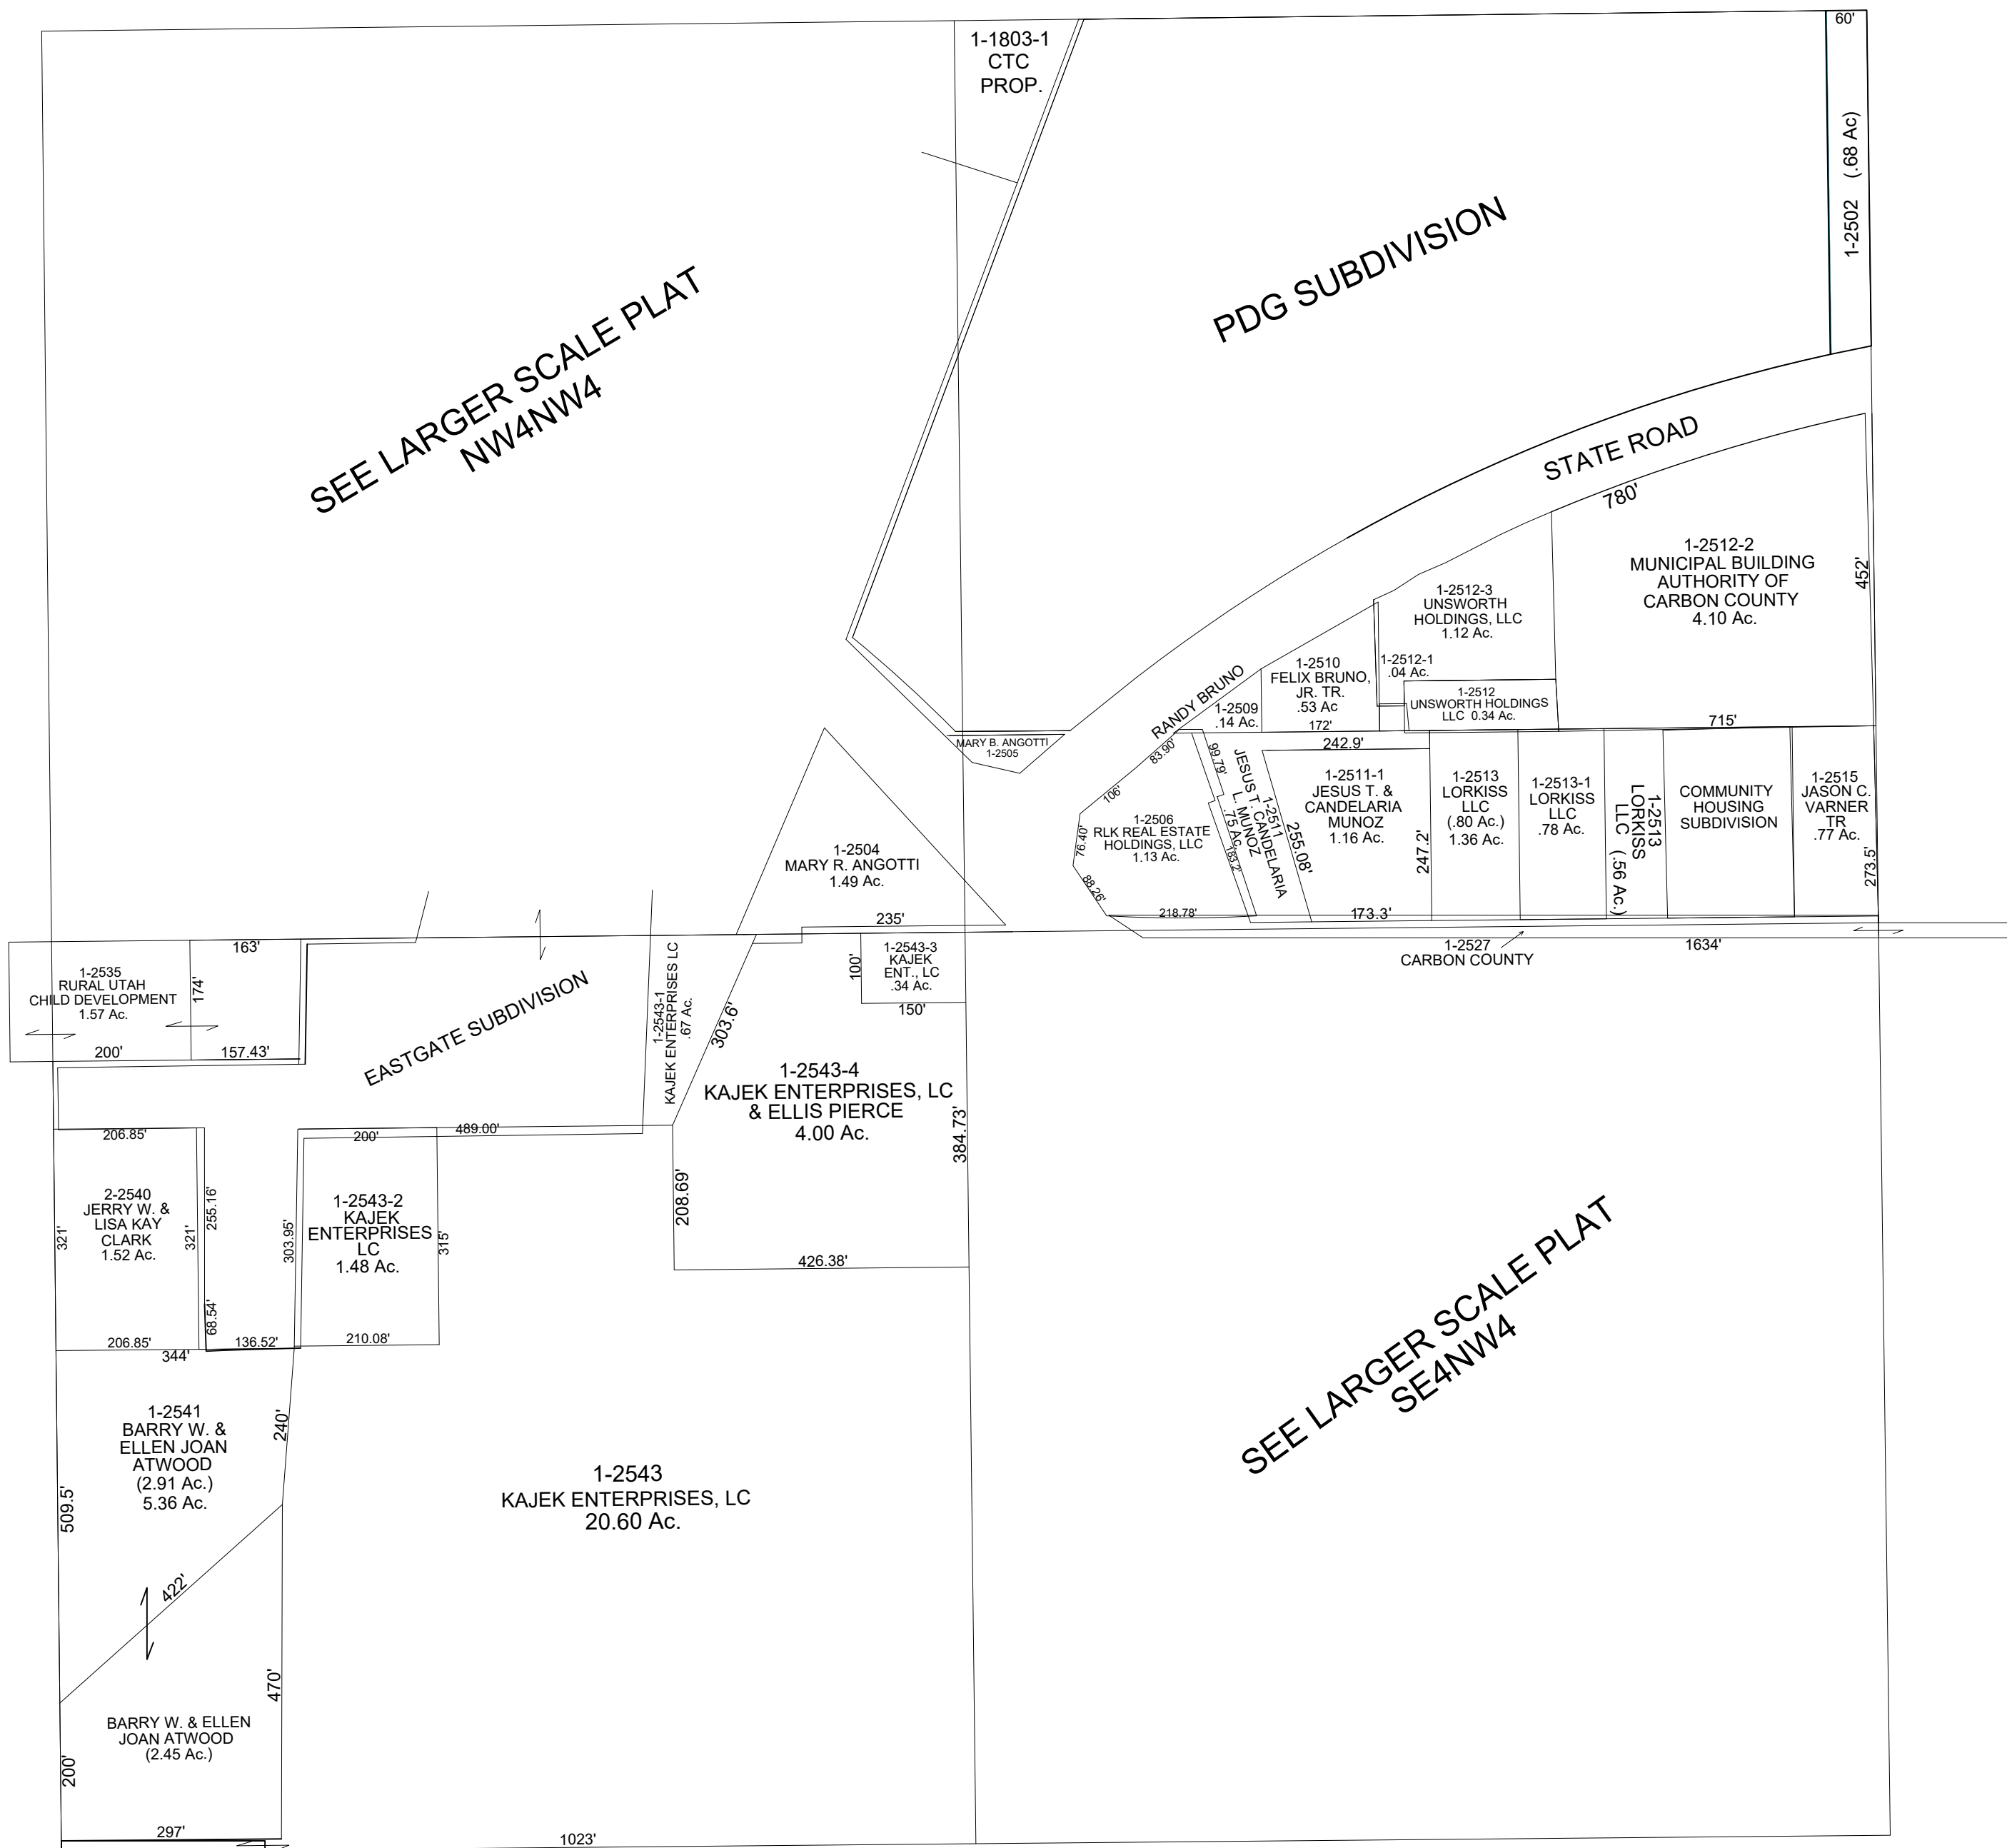

RANGE 10 EAST

CARBON COUNTY PLATS

TOWNSHIP 14 SOUTH

NW4
SECTION 22

SEE LARGER SCALE PLAT
NW4NW4

PDG SUBDIVISION

EASTGATE SUBDIVISION

SEE LARGER SCALE PLAT
SE4NW4

SCALE: 200 FEET = 1 INCH
OCTOBER 27, 2023

Carbon County assumes no liability for errors or omissions in any information.