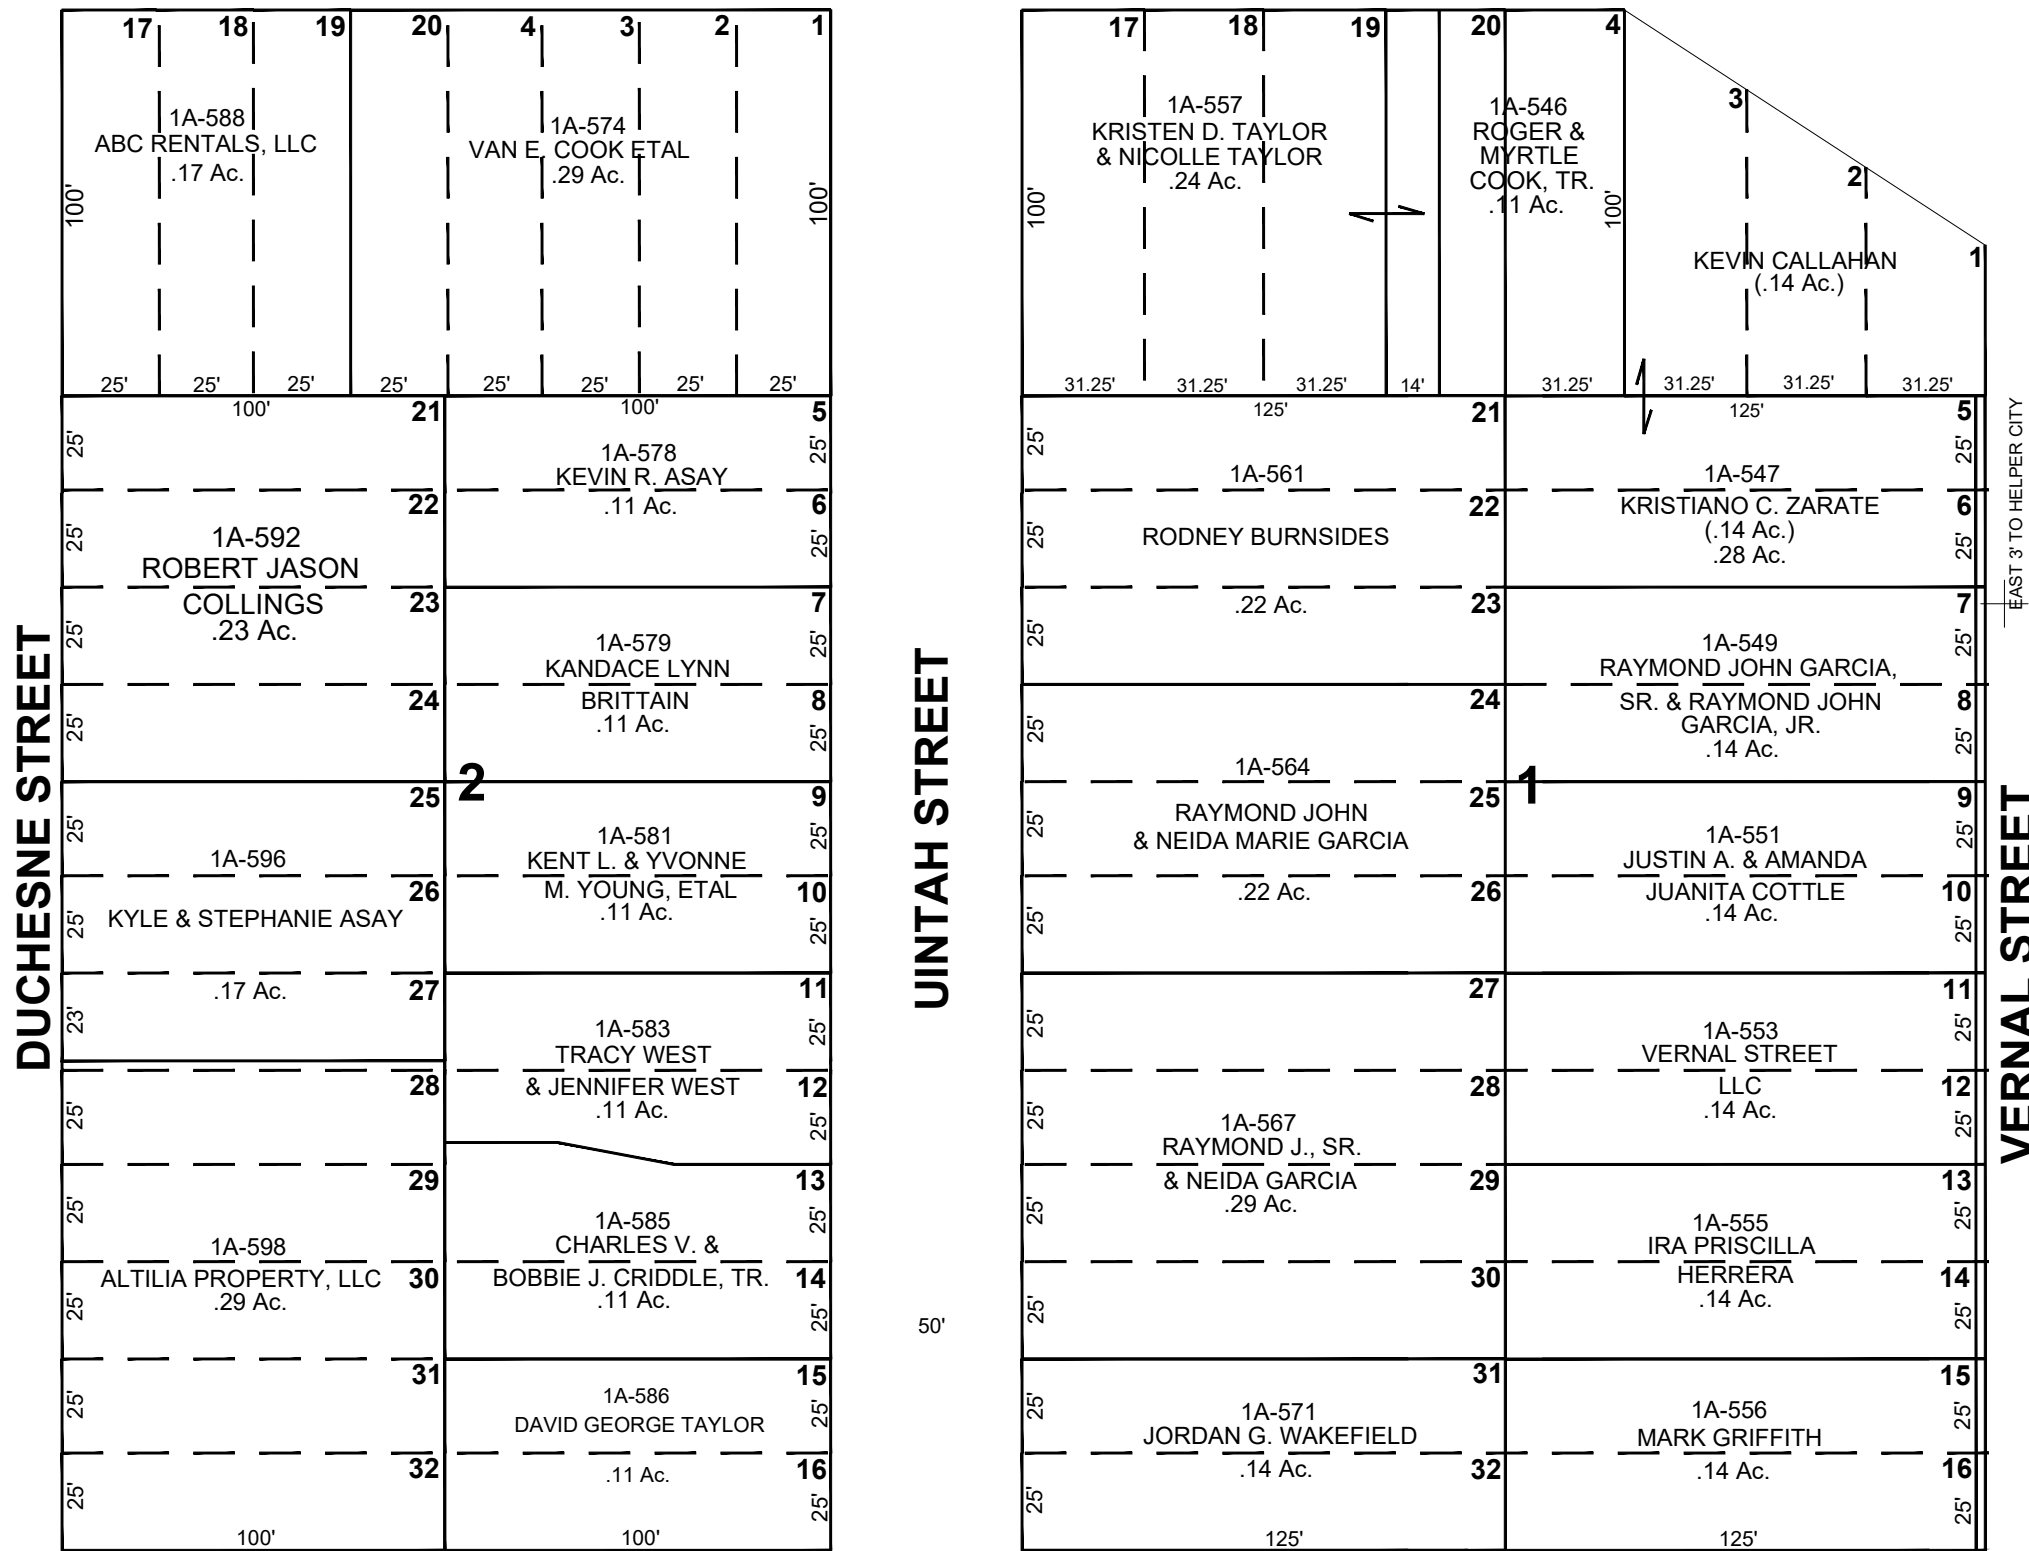

CANYON STREET

HILL STREET

CARBON COUNTY PLATS
 BLOCKS 1, 2 & 9
 NEW HELPER TOWNSITE
 HELPER CITY

SCALE: 50 FEET = 1 INCH
 FEBRUARY 23, 2024

Carbon County assumes no liability for errors or omissions in any information.