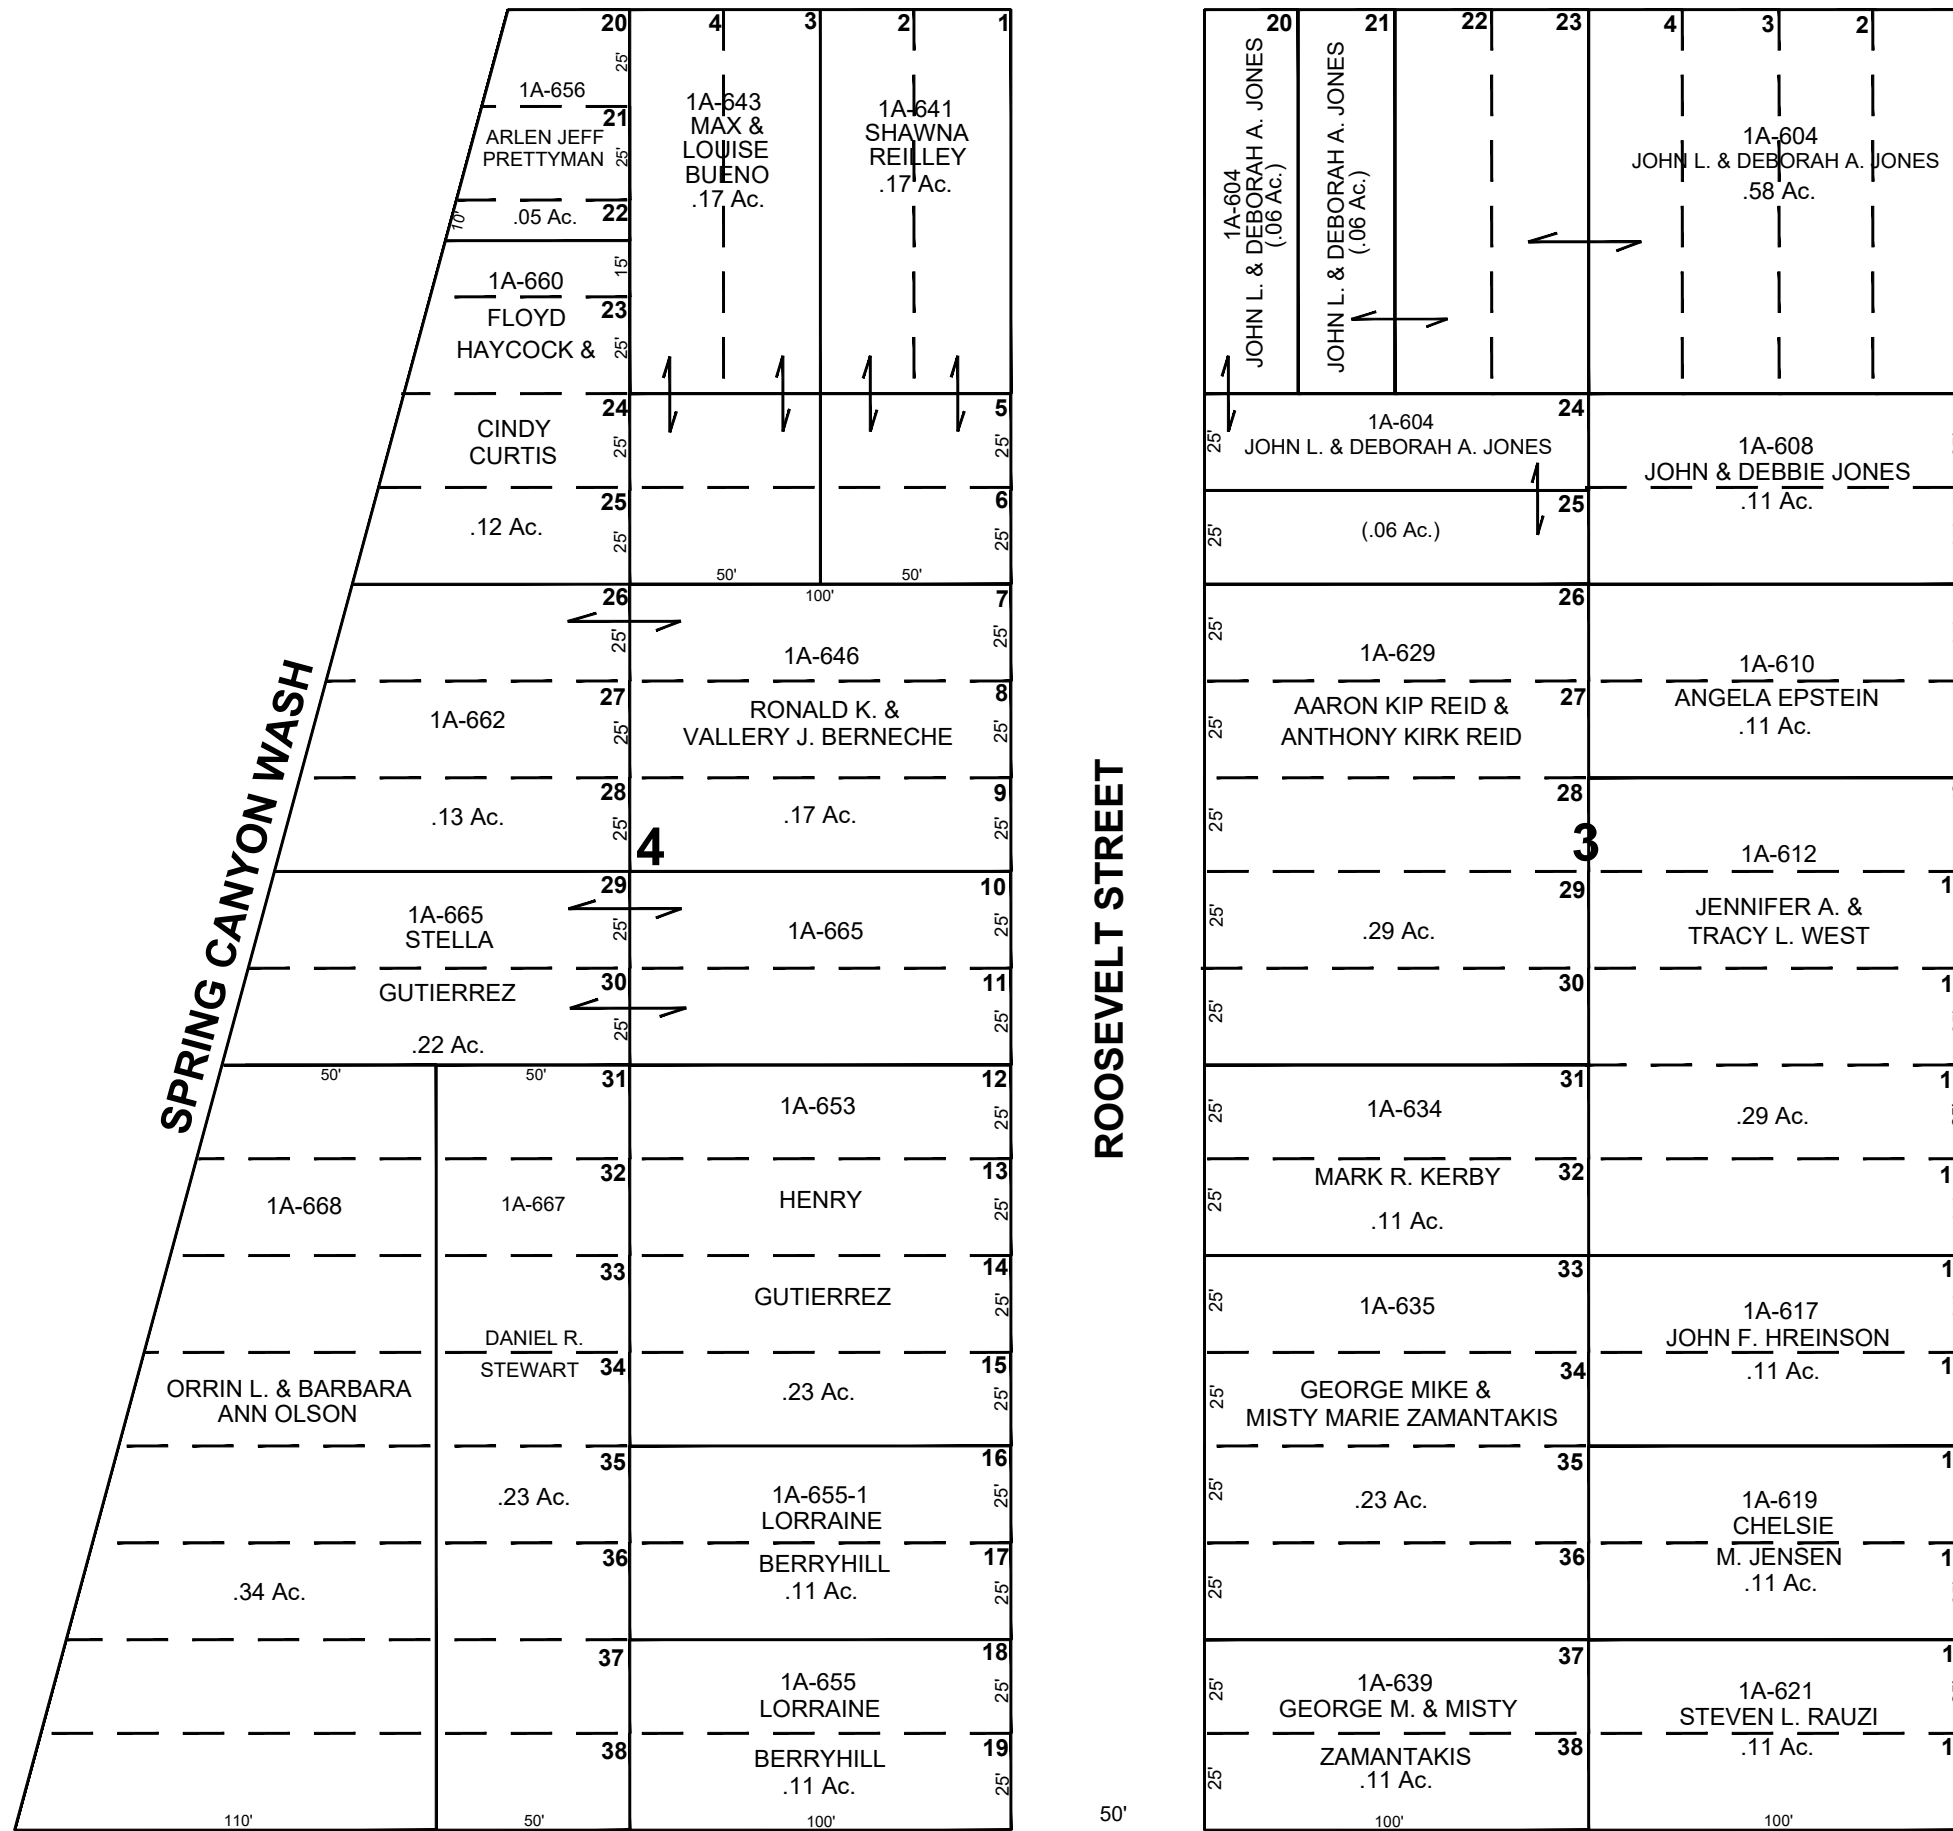

HELPER CITY

CARBON COUNTY PLATS

BLOCKS 3, 4 & 8

NEW HELPER TOWNSITE

CANYON STREET

HILL STREET

SCALE: 50 FEET = 1 INCH
JANUARY 31, 2024

Carbon County assumes no liability for errors or omissions in any information.