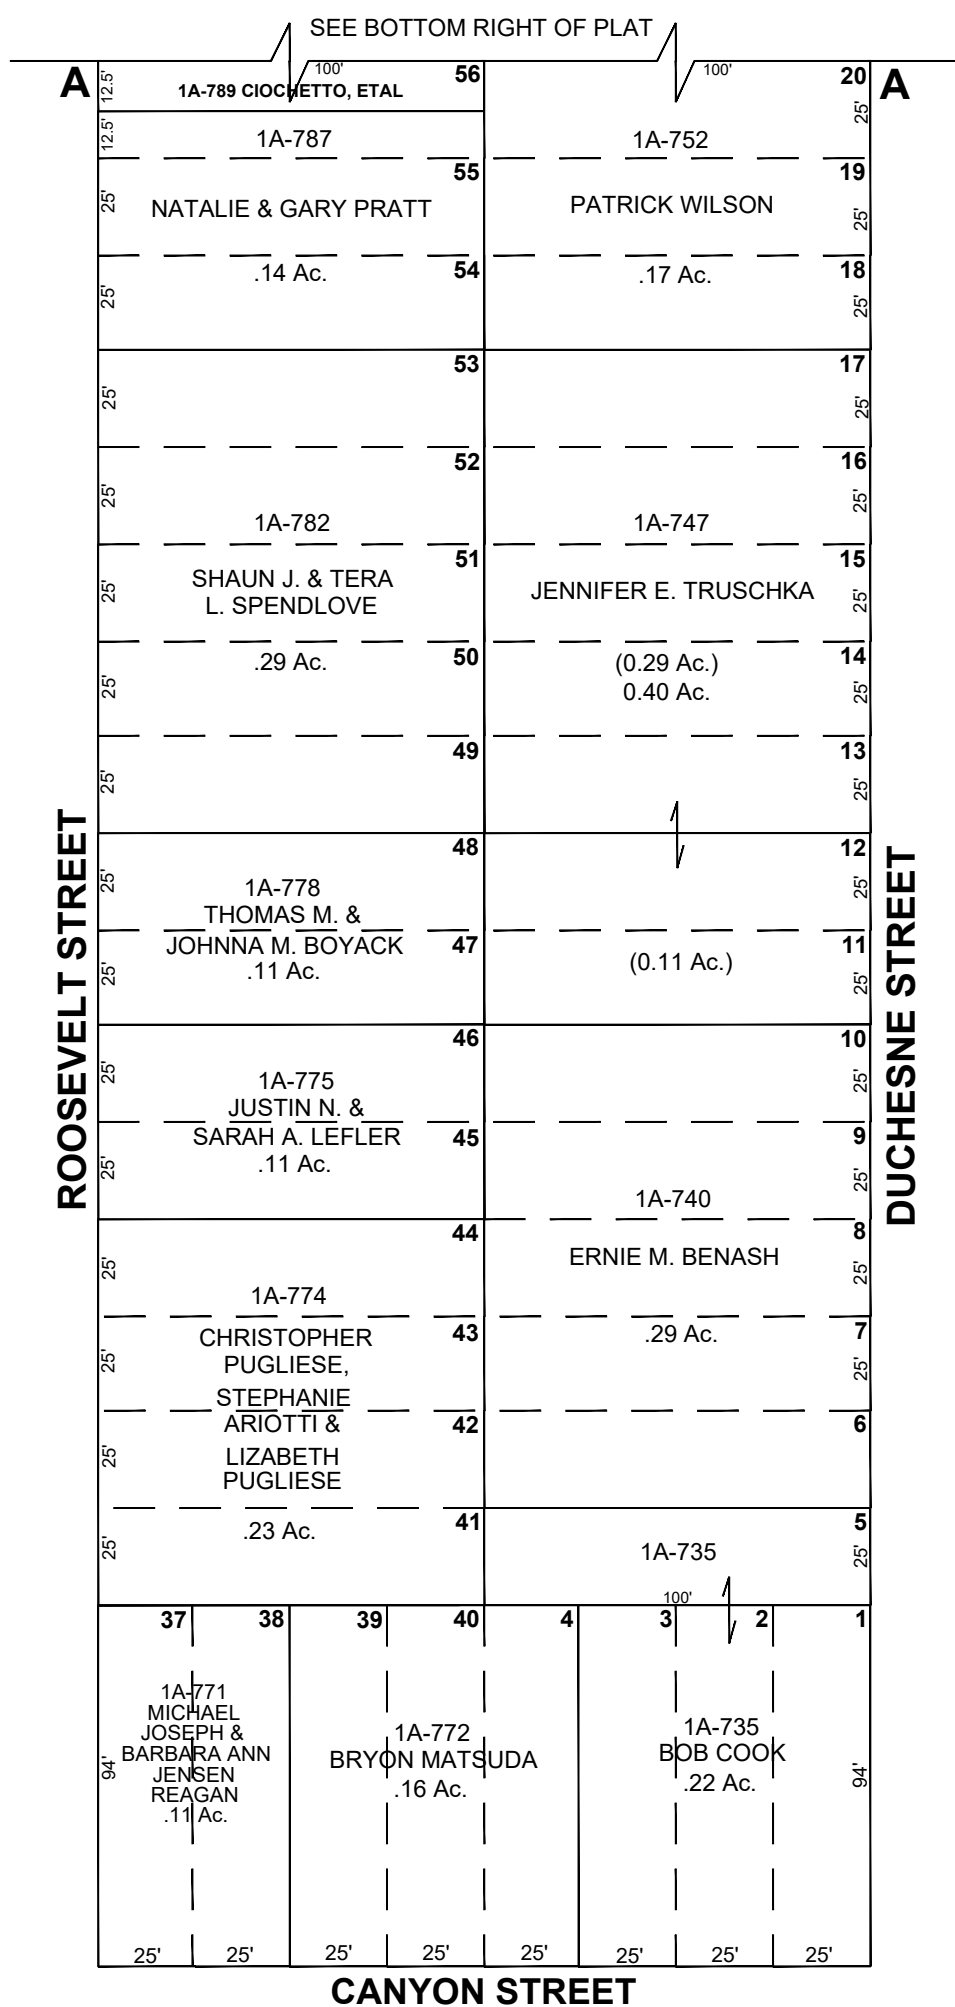

HELPER CITY

BLOCK 6

NEW HELPER TOWNSITE

CARBON COUNTY PLATS

SCALE: 50 FEET = 1 INCH
OCTOBER 16, 2023

Carbon County assumes no liability for errors or omissions in any information.