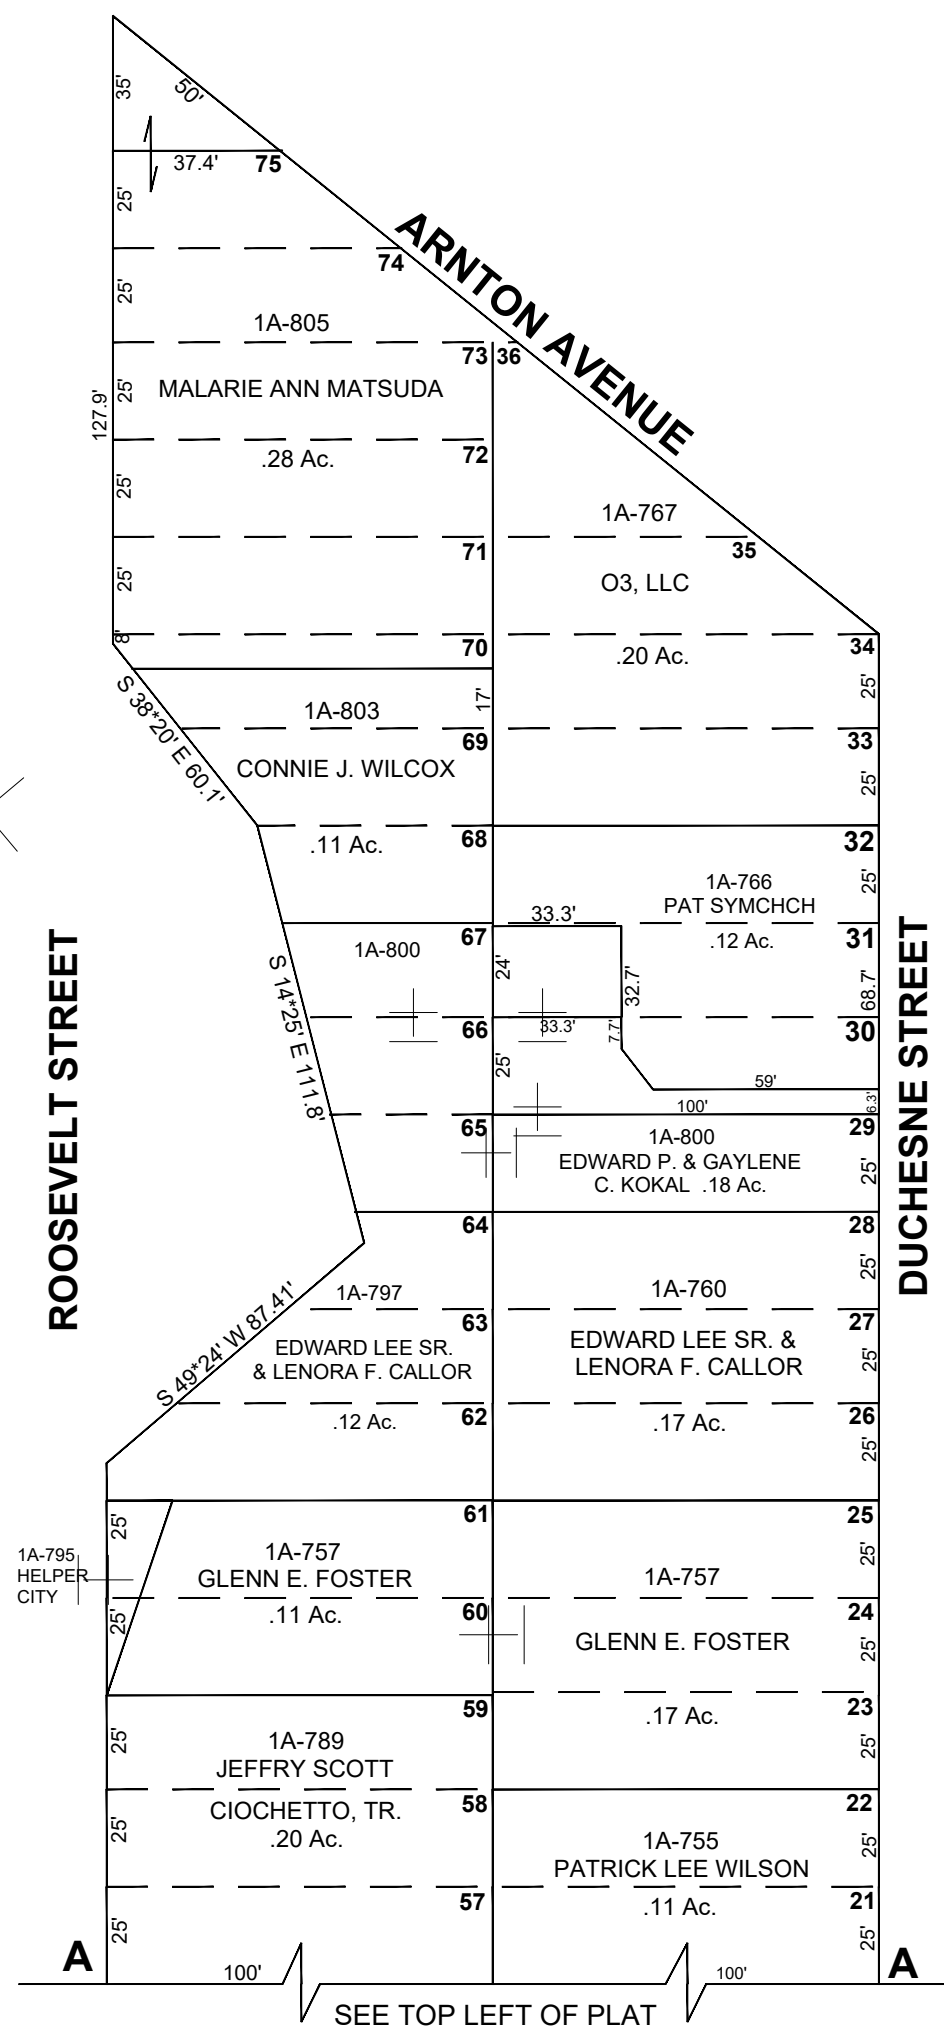

HELPER CITY

BLOCK 6

NEW HELPER TOWNSITE

CARBON COUNTY PLATS

SCALE: 50 FEET = 1 INCH
OCTOBER 16, 2023

Carbon County assumes no liability for errors or omissions in any information.