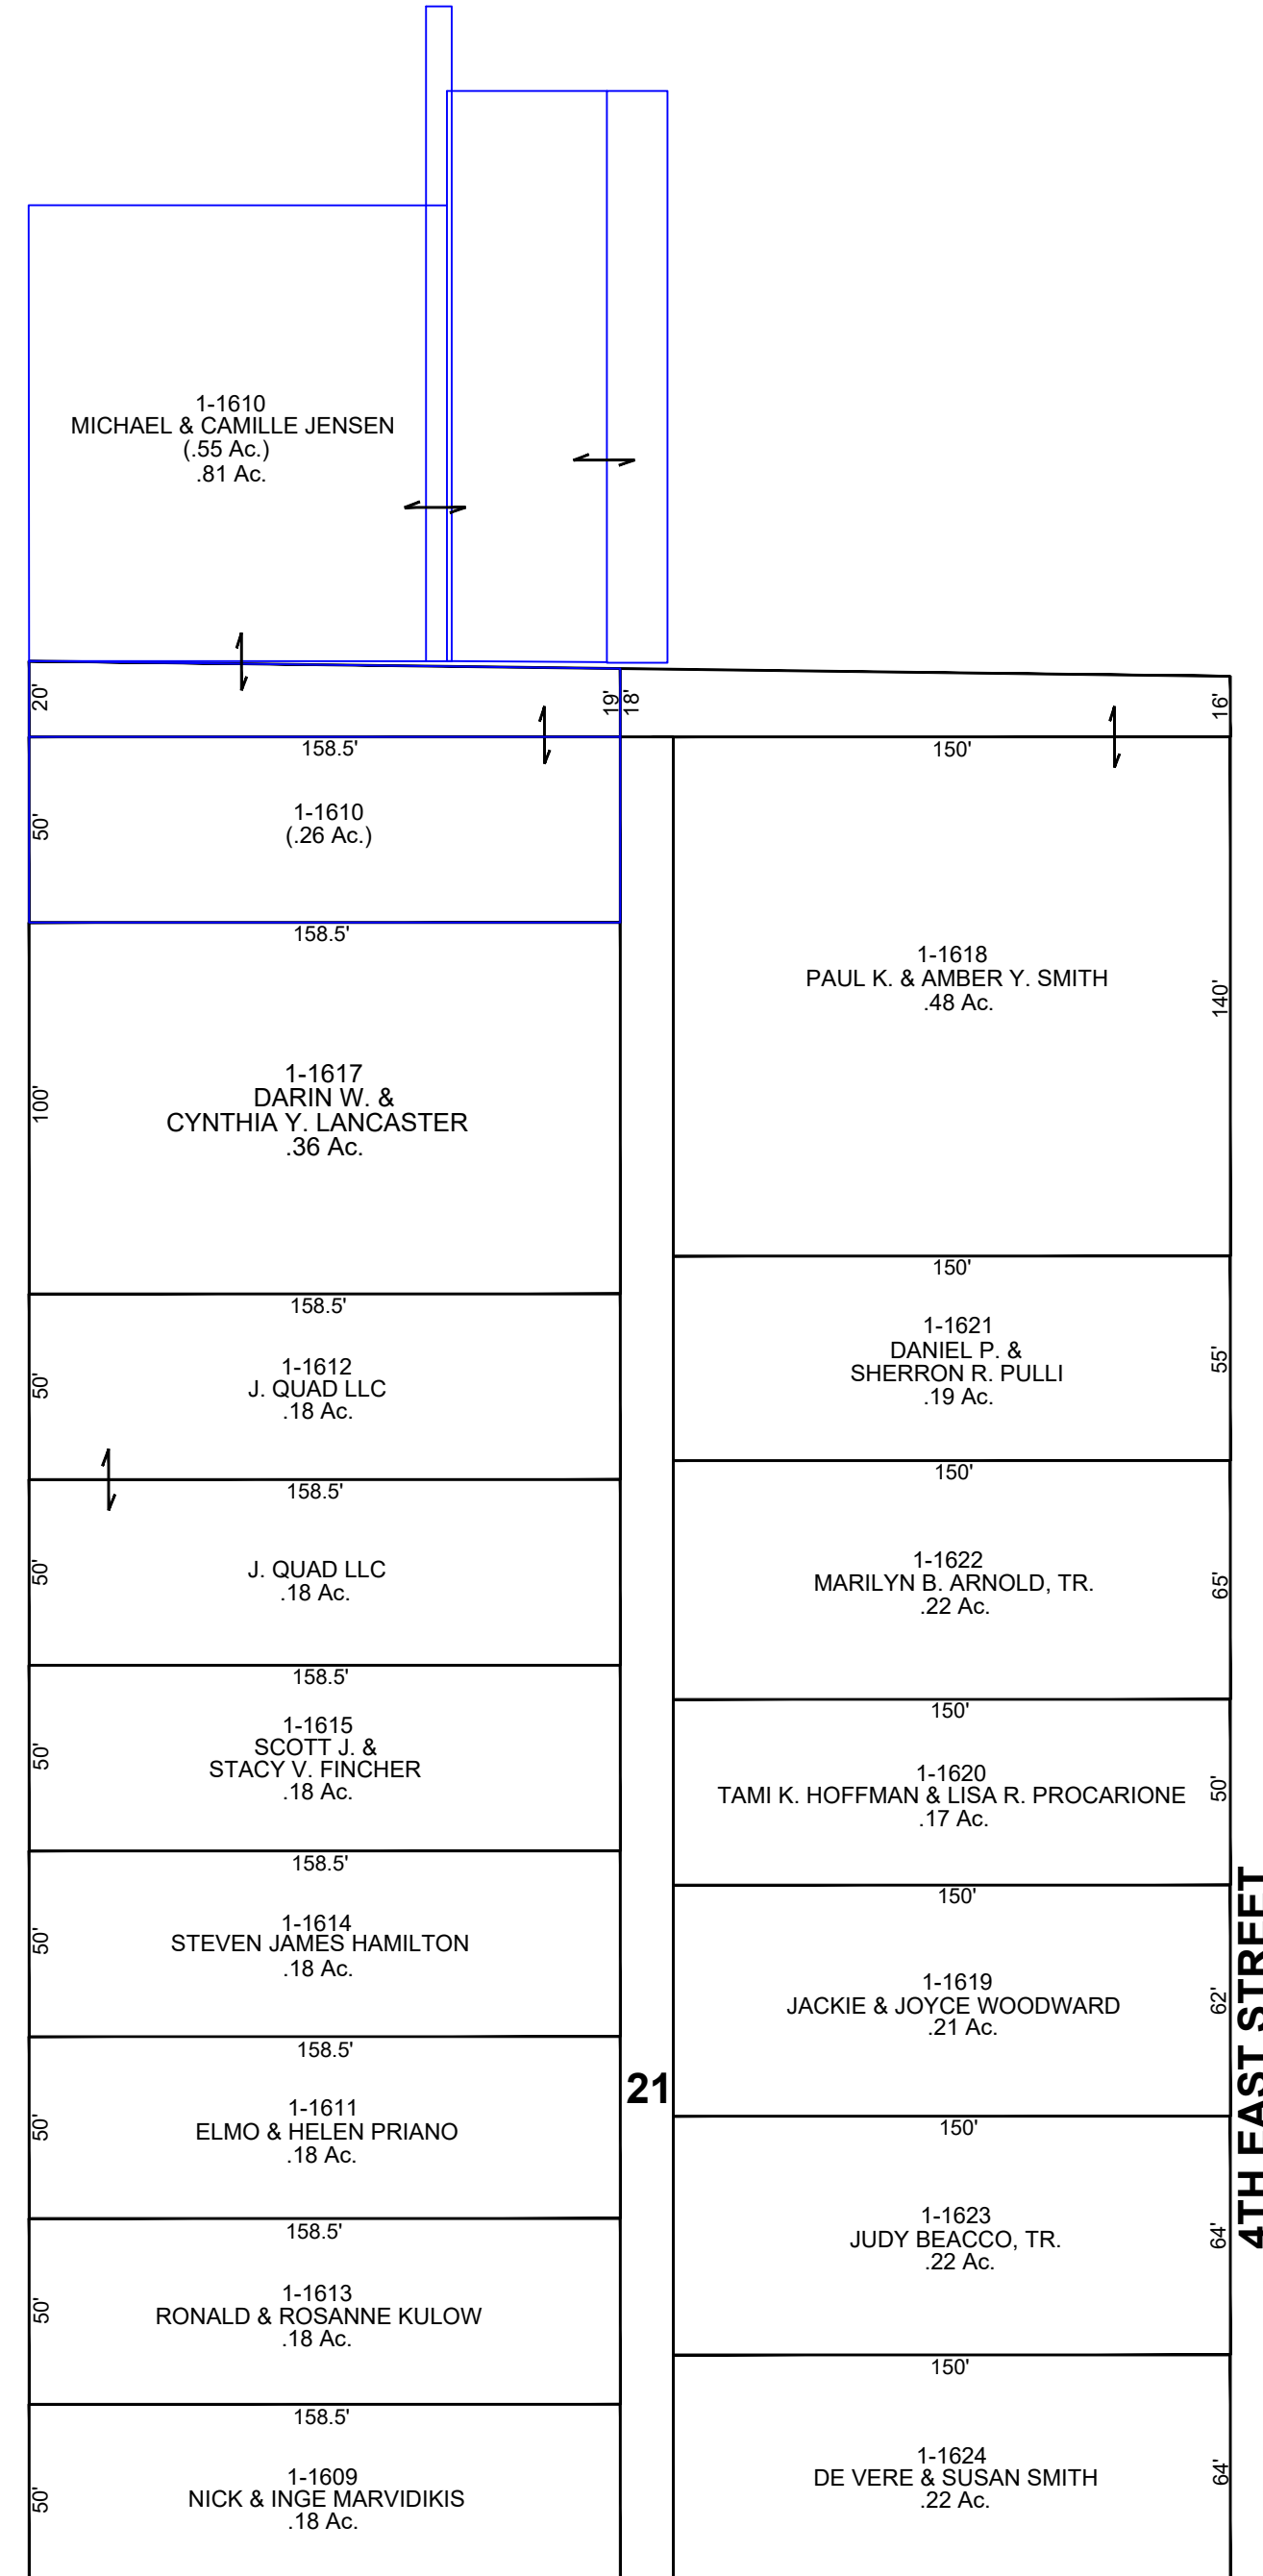

3RD EAST STREET

CARBON COUNTY PLATS

PART OF PARKDALE TOWNSITE BLOCKS 21 & 22 & PARKCREST COVE NO. 2 PRICE CITY

SCALE: 50 FEET = 1 INCH
JUNE 1, 2022

Carbon County assumes no liability for errors or omissions in any information.