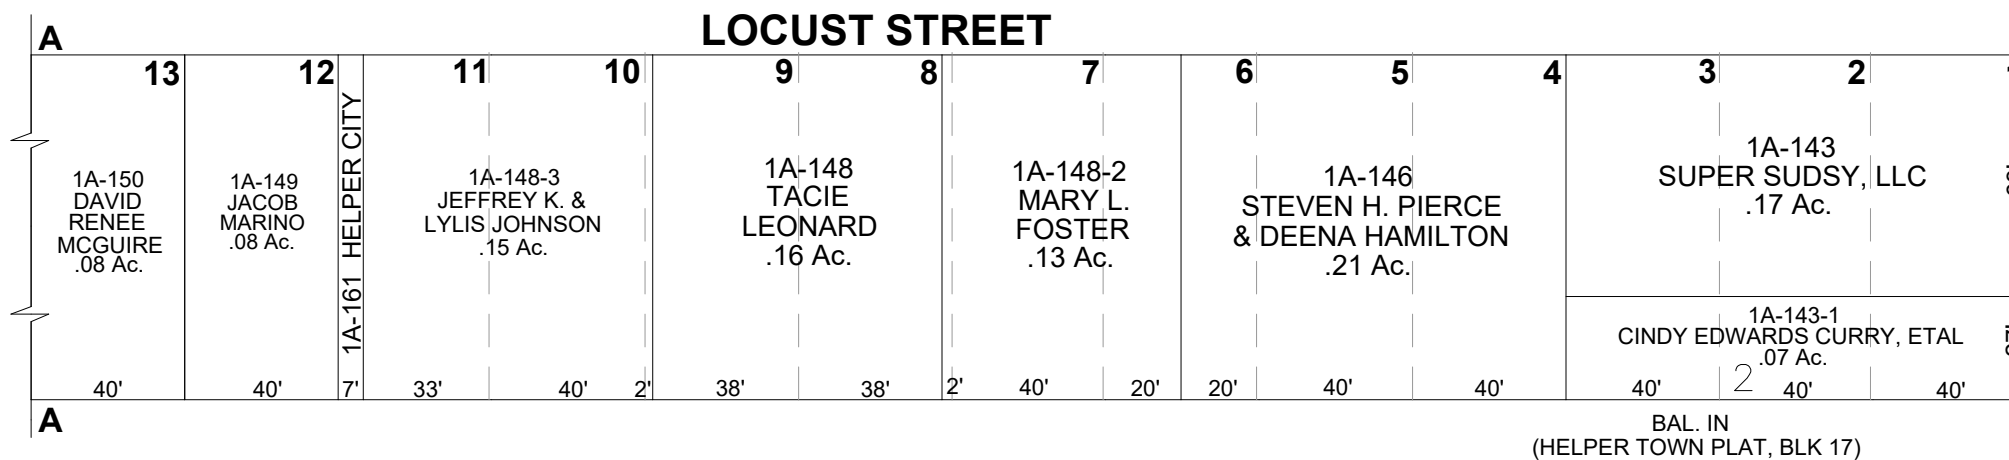

HELPER CITY

BLOCK 4

# CARBON COUNTY PLATS

PRATT'S SURVEY OF  
WELBY TOWNSITE

SCALE: 50 FEET = 1 INCH  
MARCH 20, 2024

Carbon County assumes no  
liability for errors or omissions in  
any information.