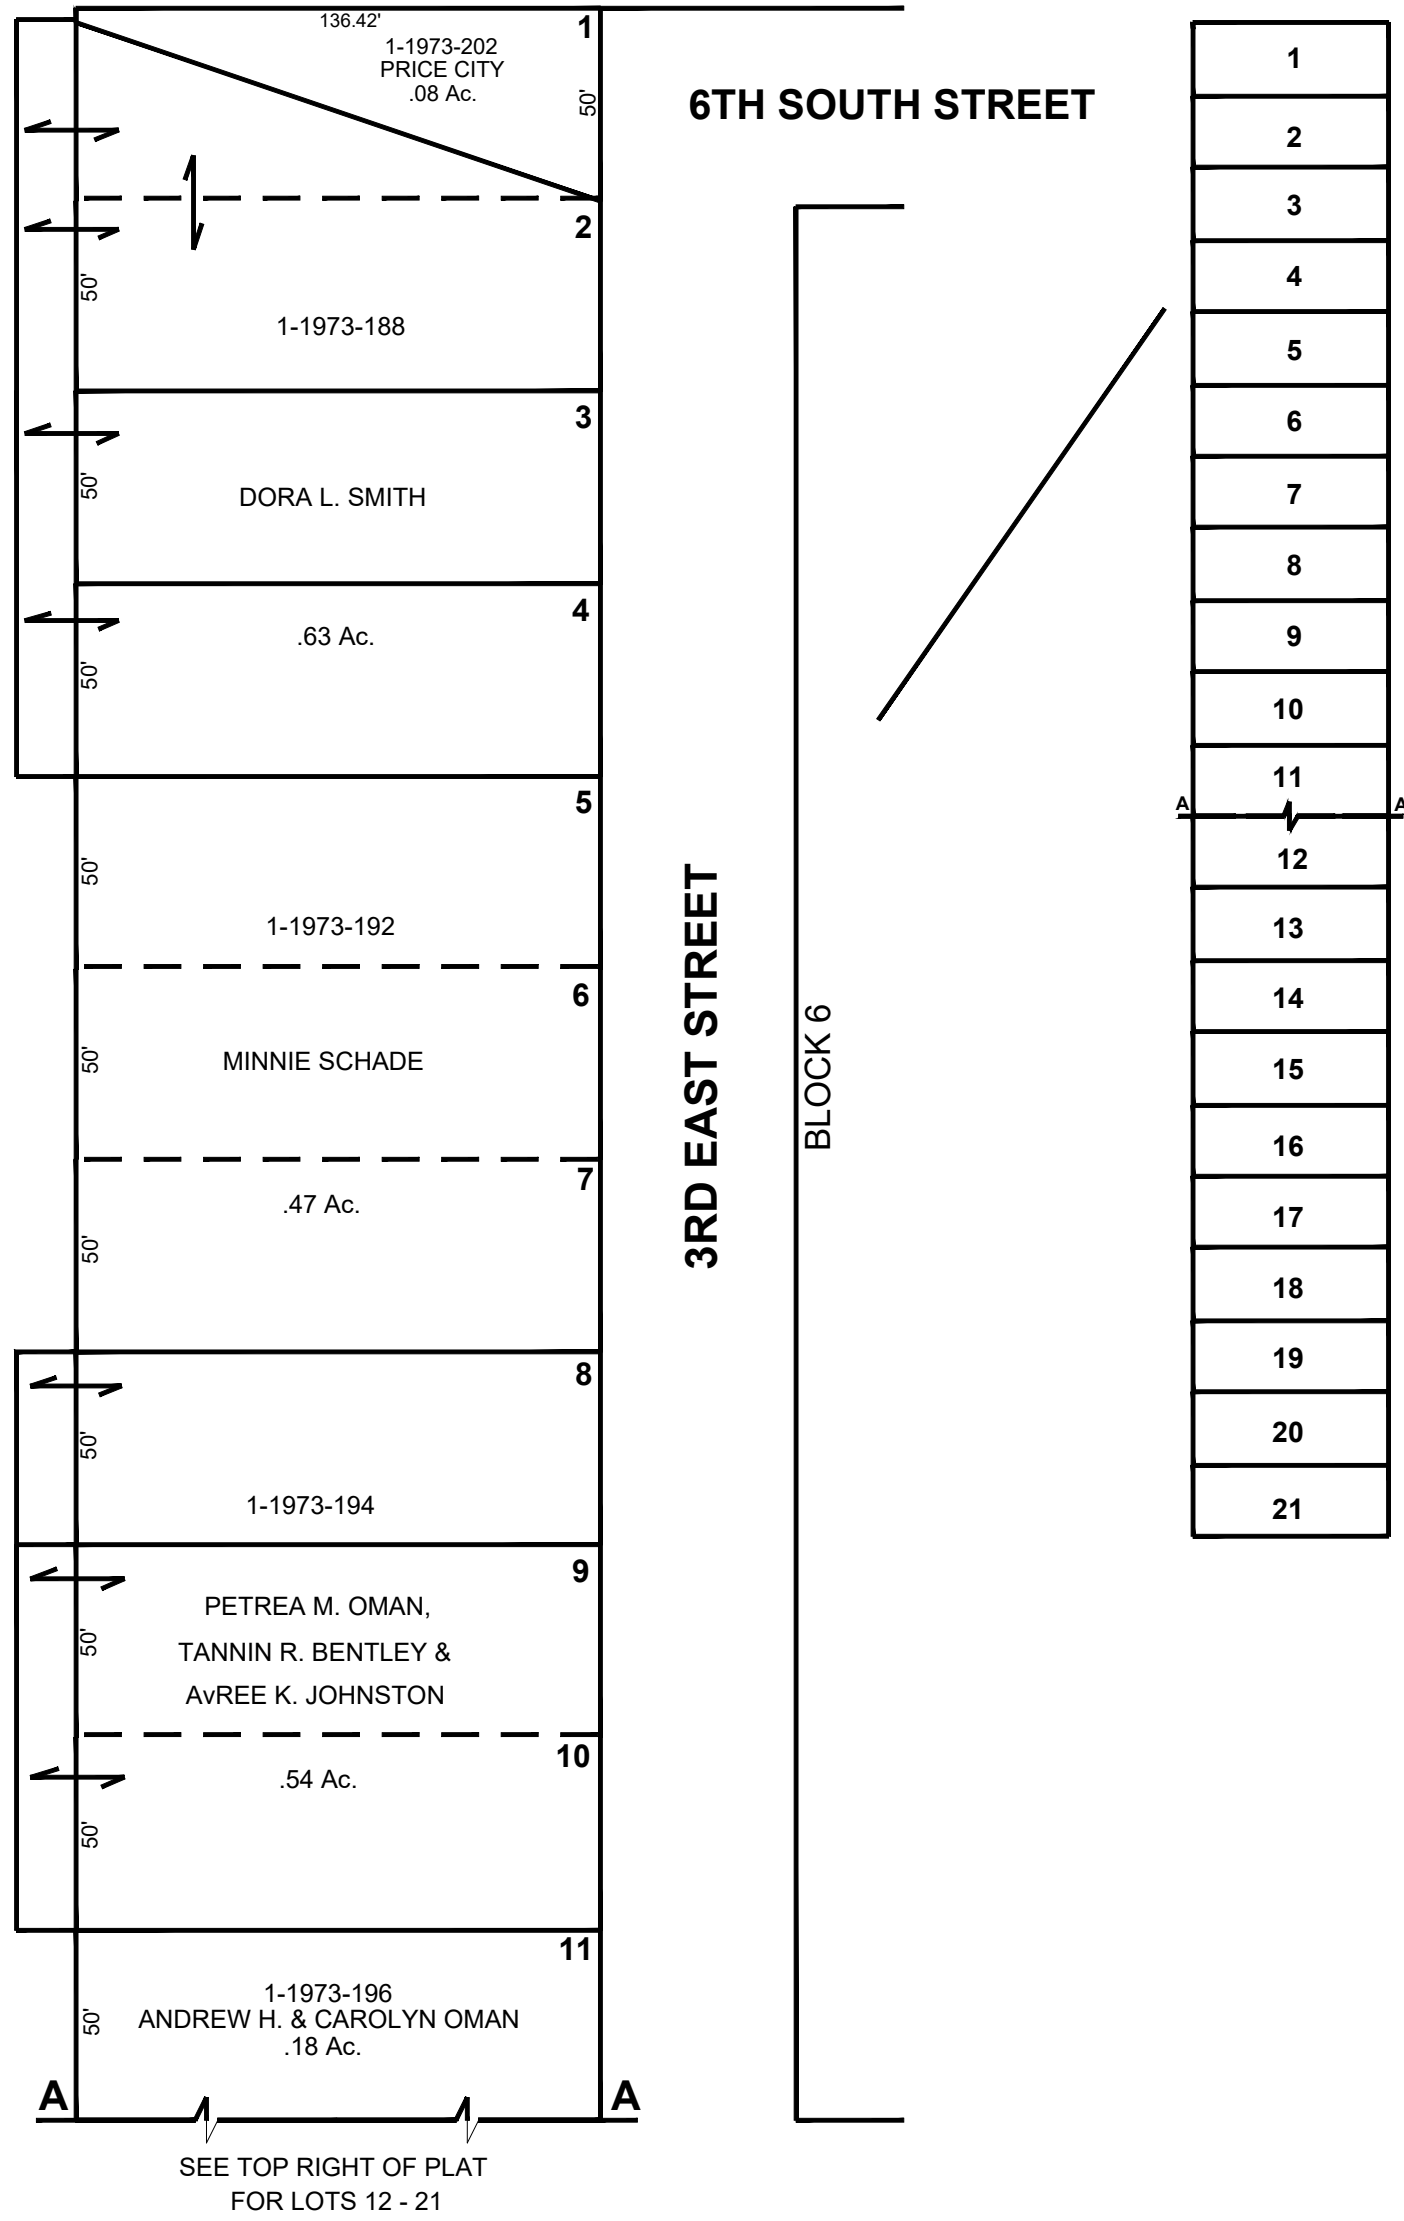

© Wagonwheel2.TIF

CARBON COUNTY PLATS

PRICE RIVER VIEW ADDITION

PRICE CITY

BLOCK 7

BLOCK 8

SCALE: 50 FEET = 1 INCH  
JULY 22, 2021

Carbon County assumes no liability for errors or omissions in any information.