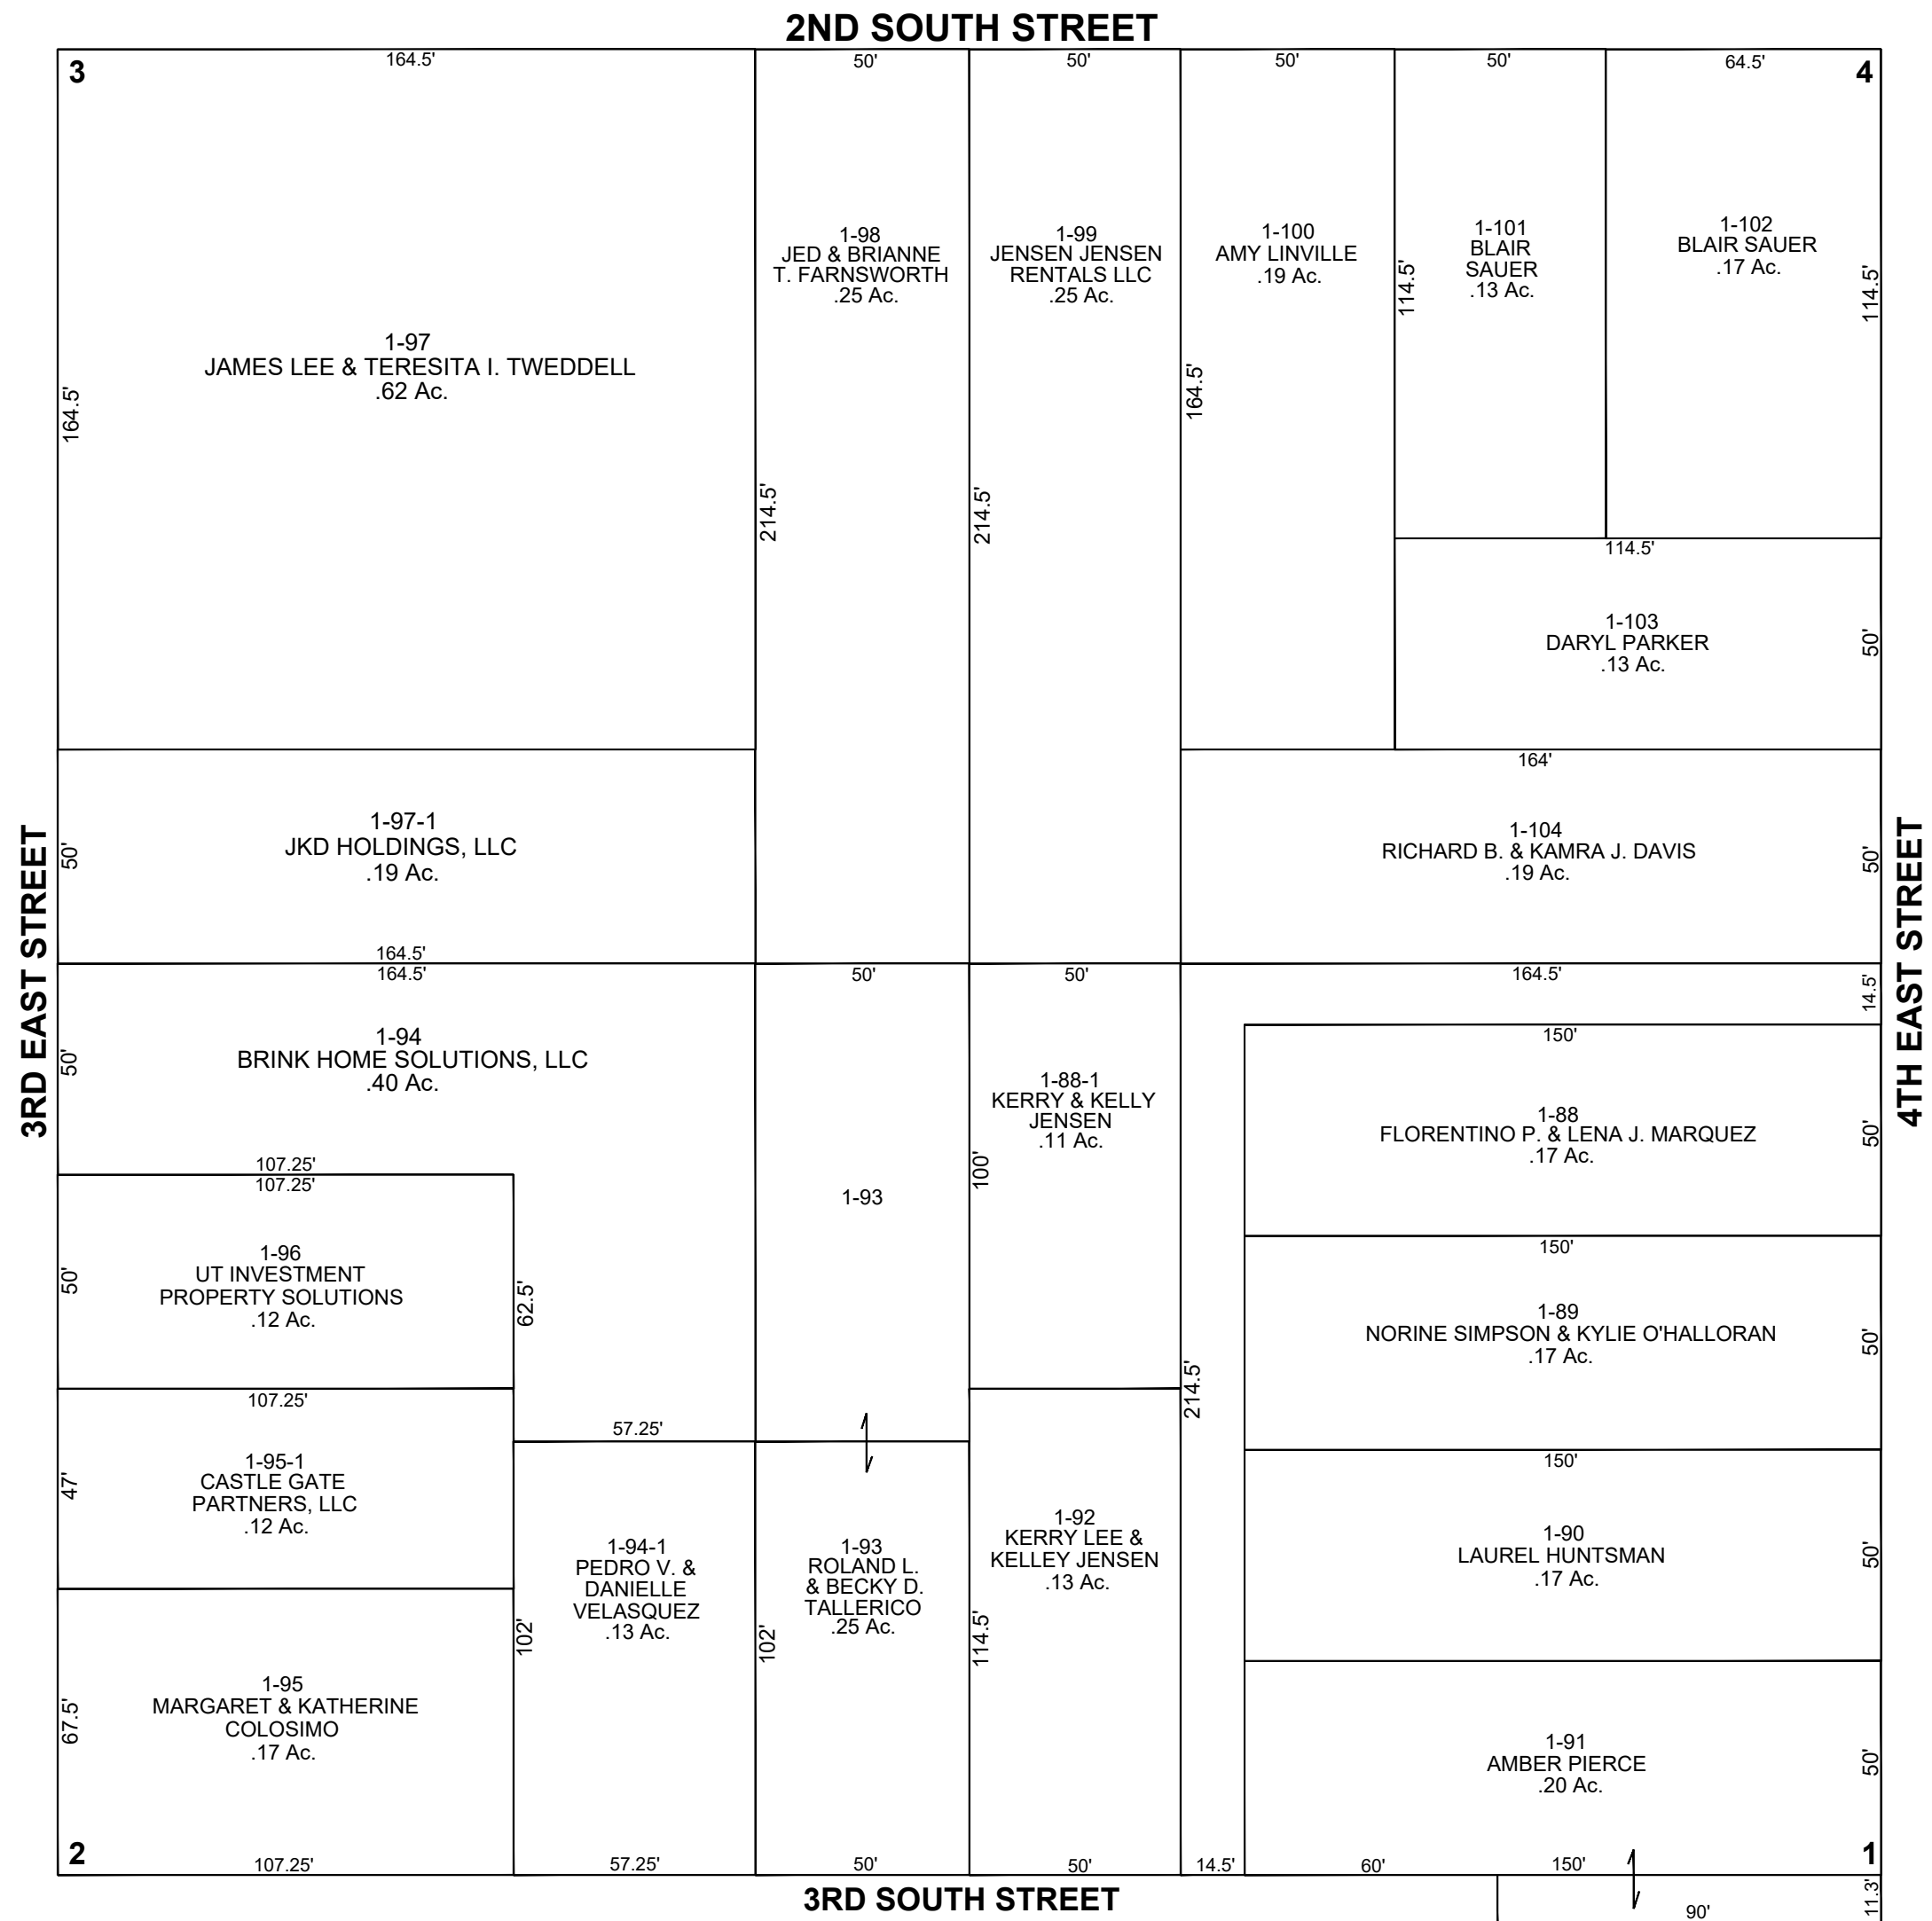

PRICE CITY

# CARBON COUNTY PLATS

BLOCK 11

PRICE TOWNSITE SURVEY

SCALE: 40 FEET = 1 INCH  
APRIL 4, 2019

Carbon County assumes no liability for errors or omissions in any information.