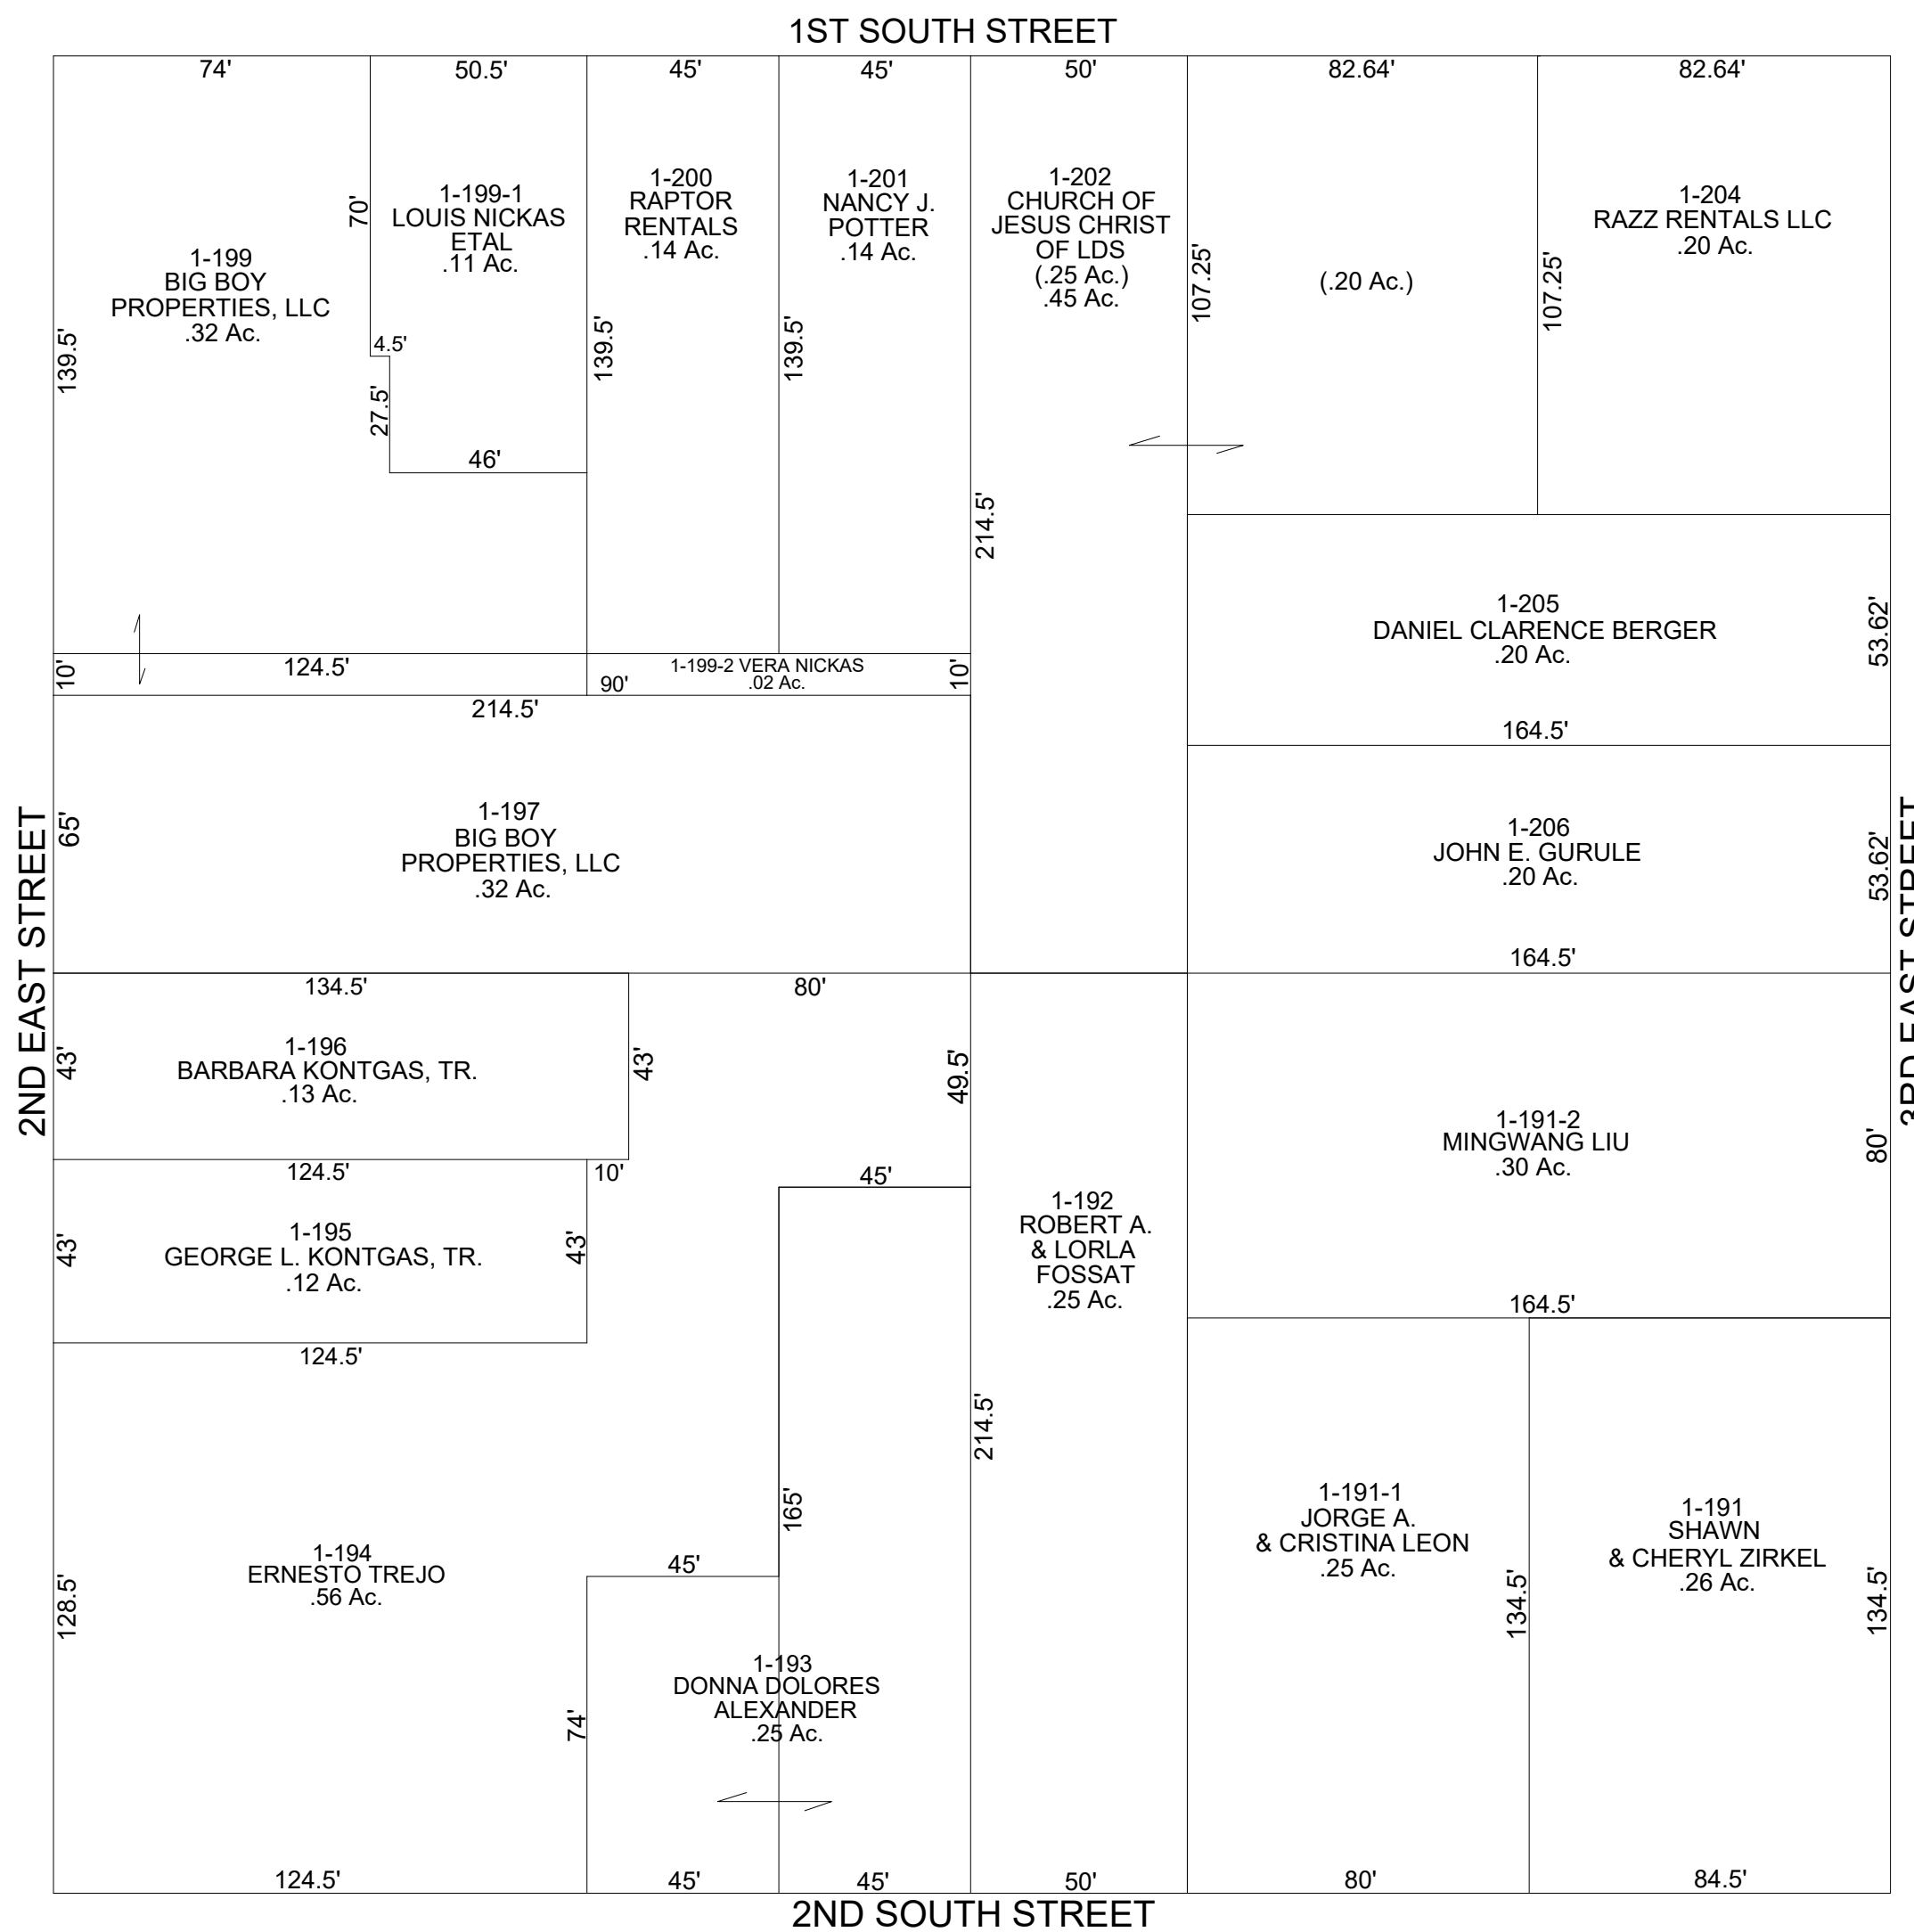

PRICE CITY

BLOCK 19

PRICE TOWNSITE SURVEY

CARBON COUNTY PLATS

SCALE: 40 FEET = 1 INCH
FEBRUARY 10, 2023

Carbon County assumes no liability for errors or omissions in any information.