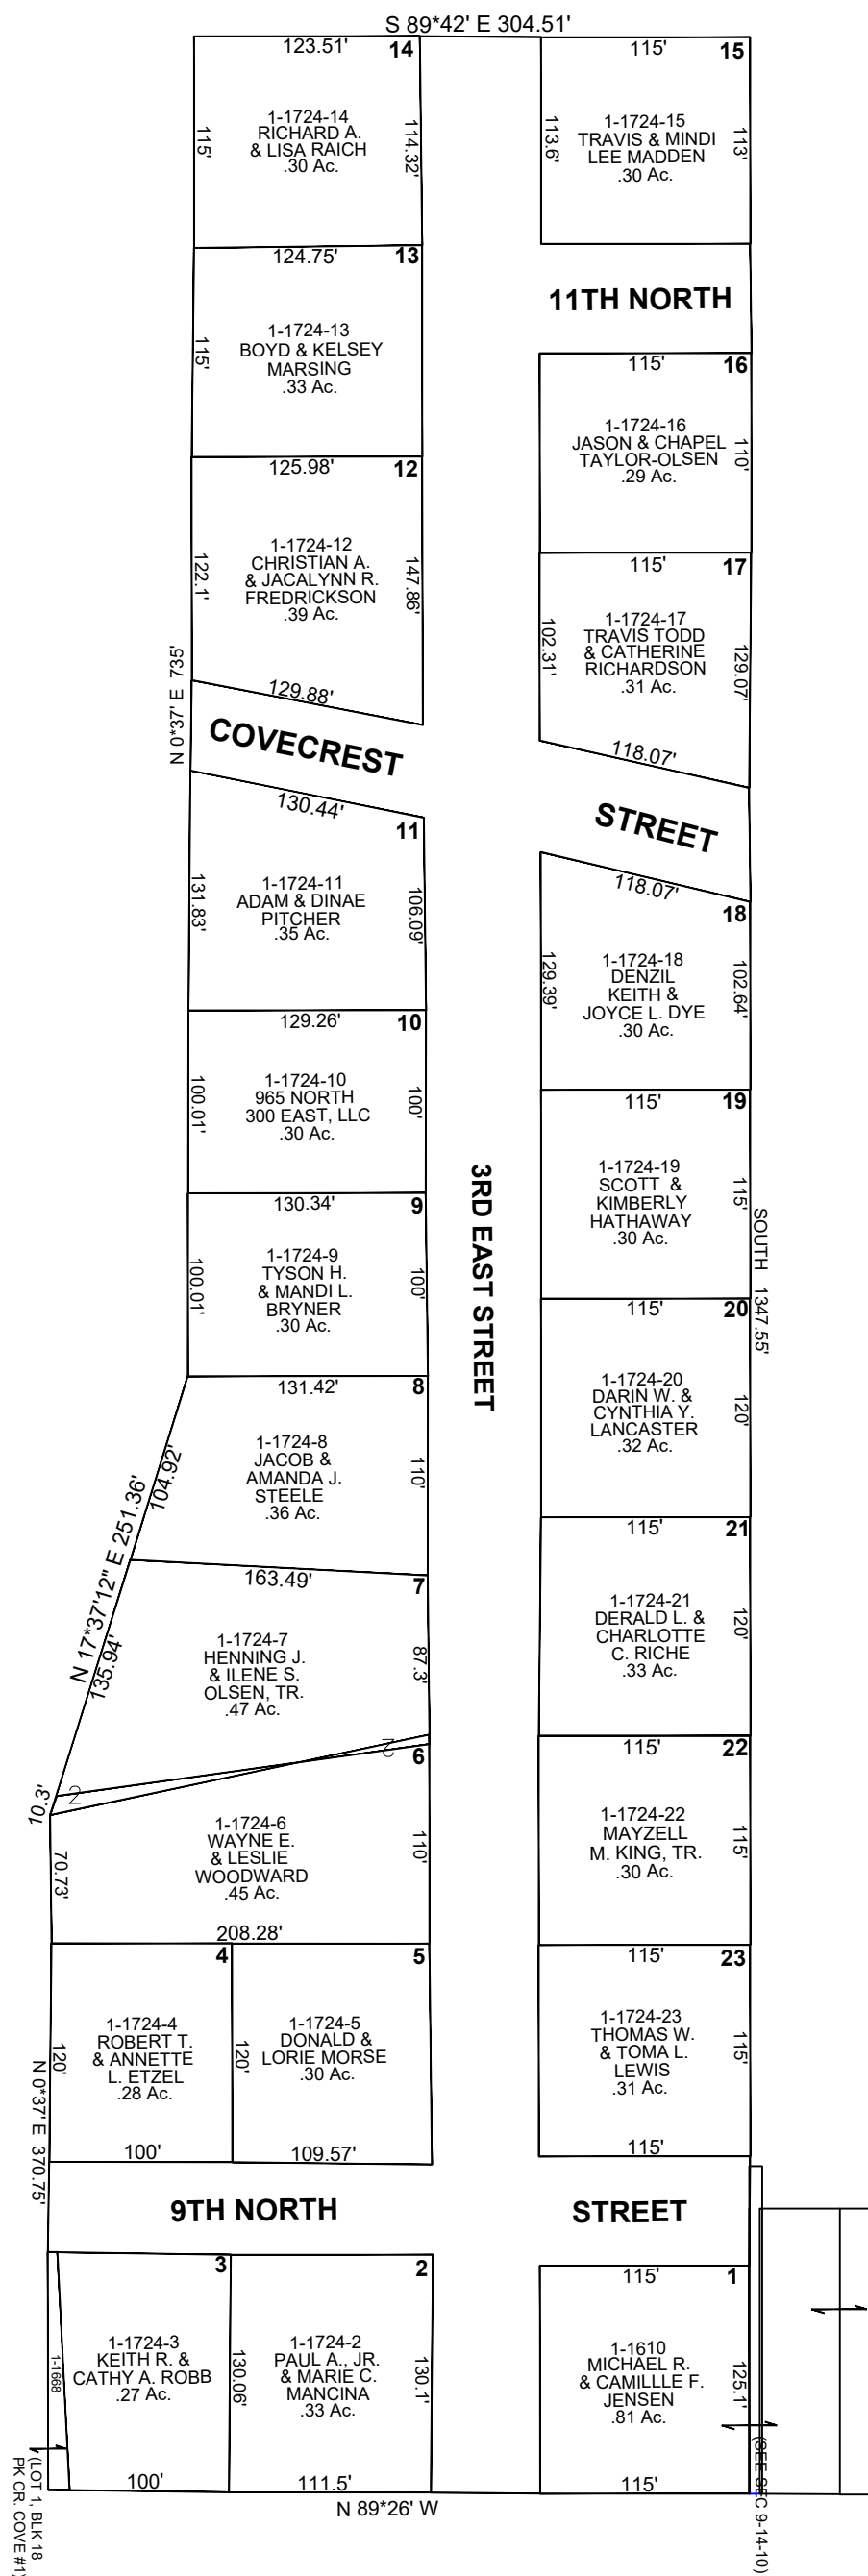

PRICE CITY

# CARBON COUNTY PLATS

PARKCREST COVE #2

SCALE: 100 FEET = 1 INCH  
JUNE 1, 2022

Carbon County assumes no liability for errors or omissions in any information.