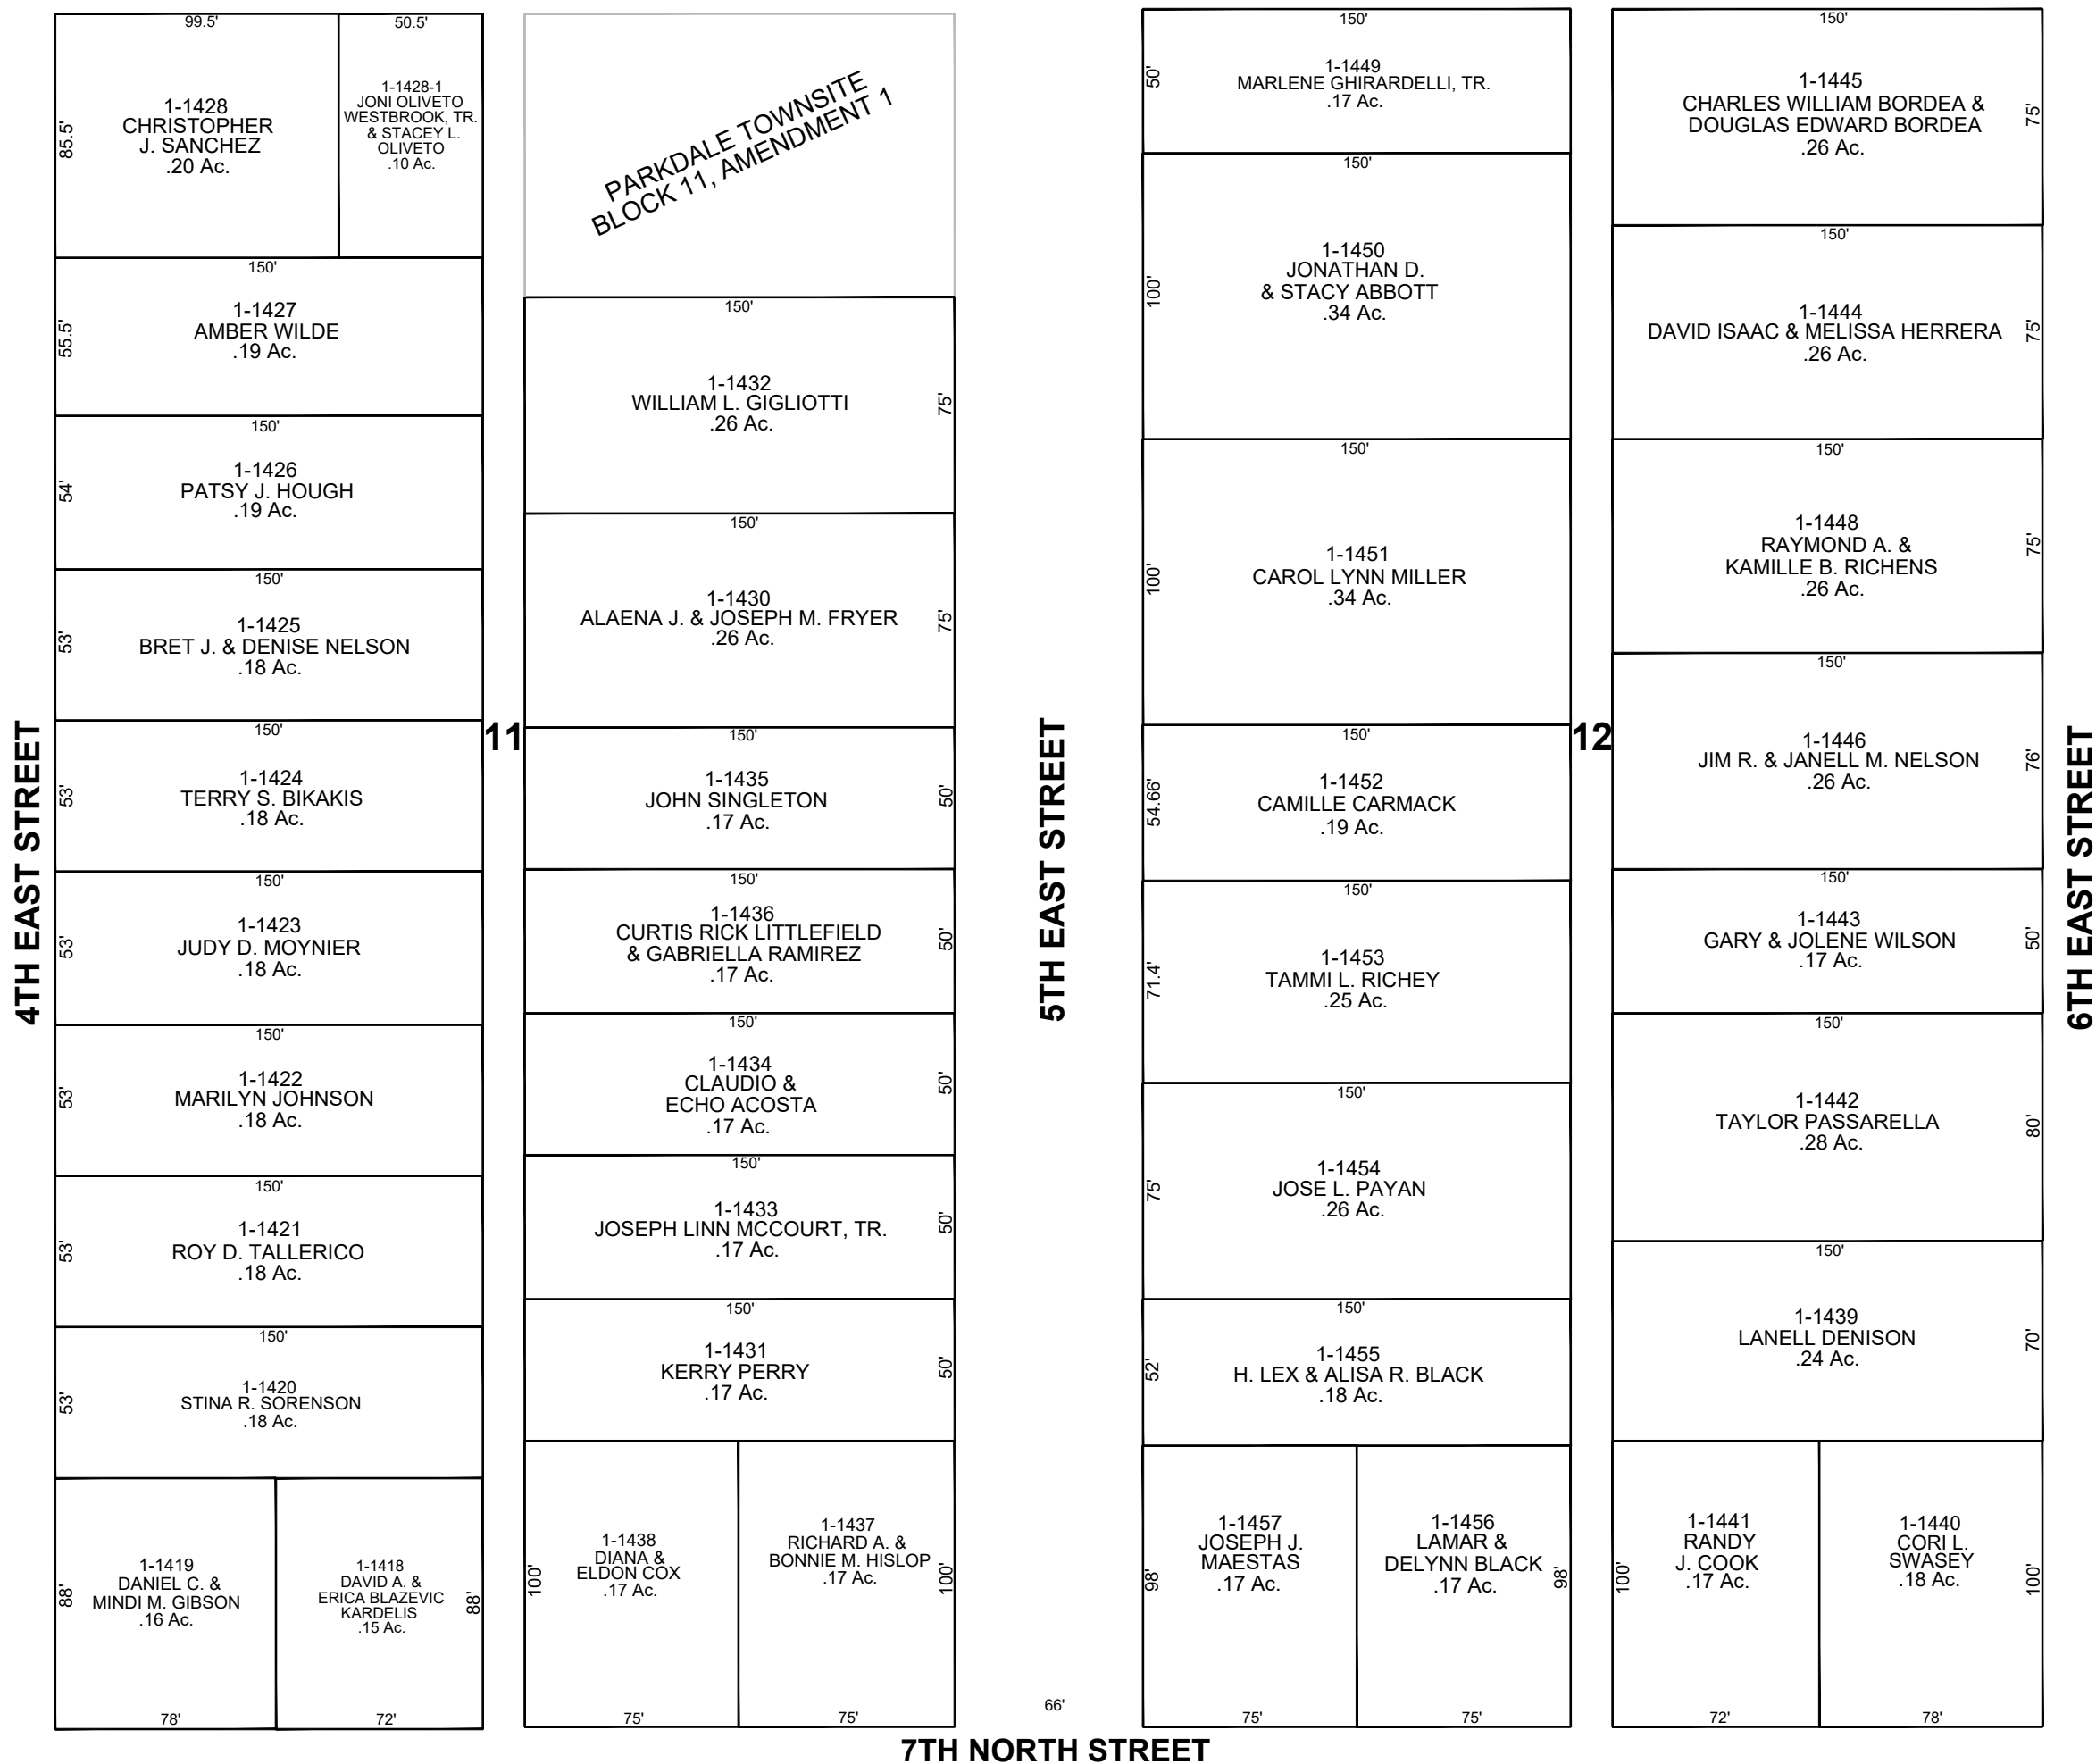

8TH NORTH STREET

# CARBON COUNTY PLATS

PRICE CITY

PARKDALE TOWNSITE, BLOCKS 11 & 12

SCALE: 60 FEET = 1 INCH  
MARCH 25, 2024

Carbon County assumes no liability for errors or omissions in any information.