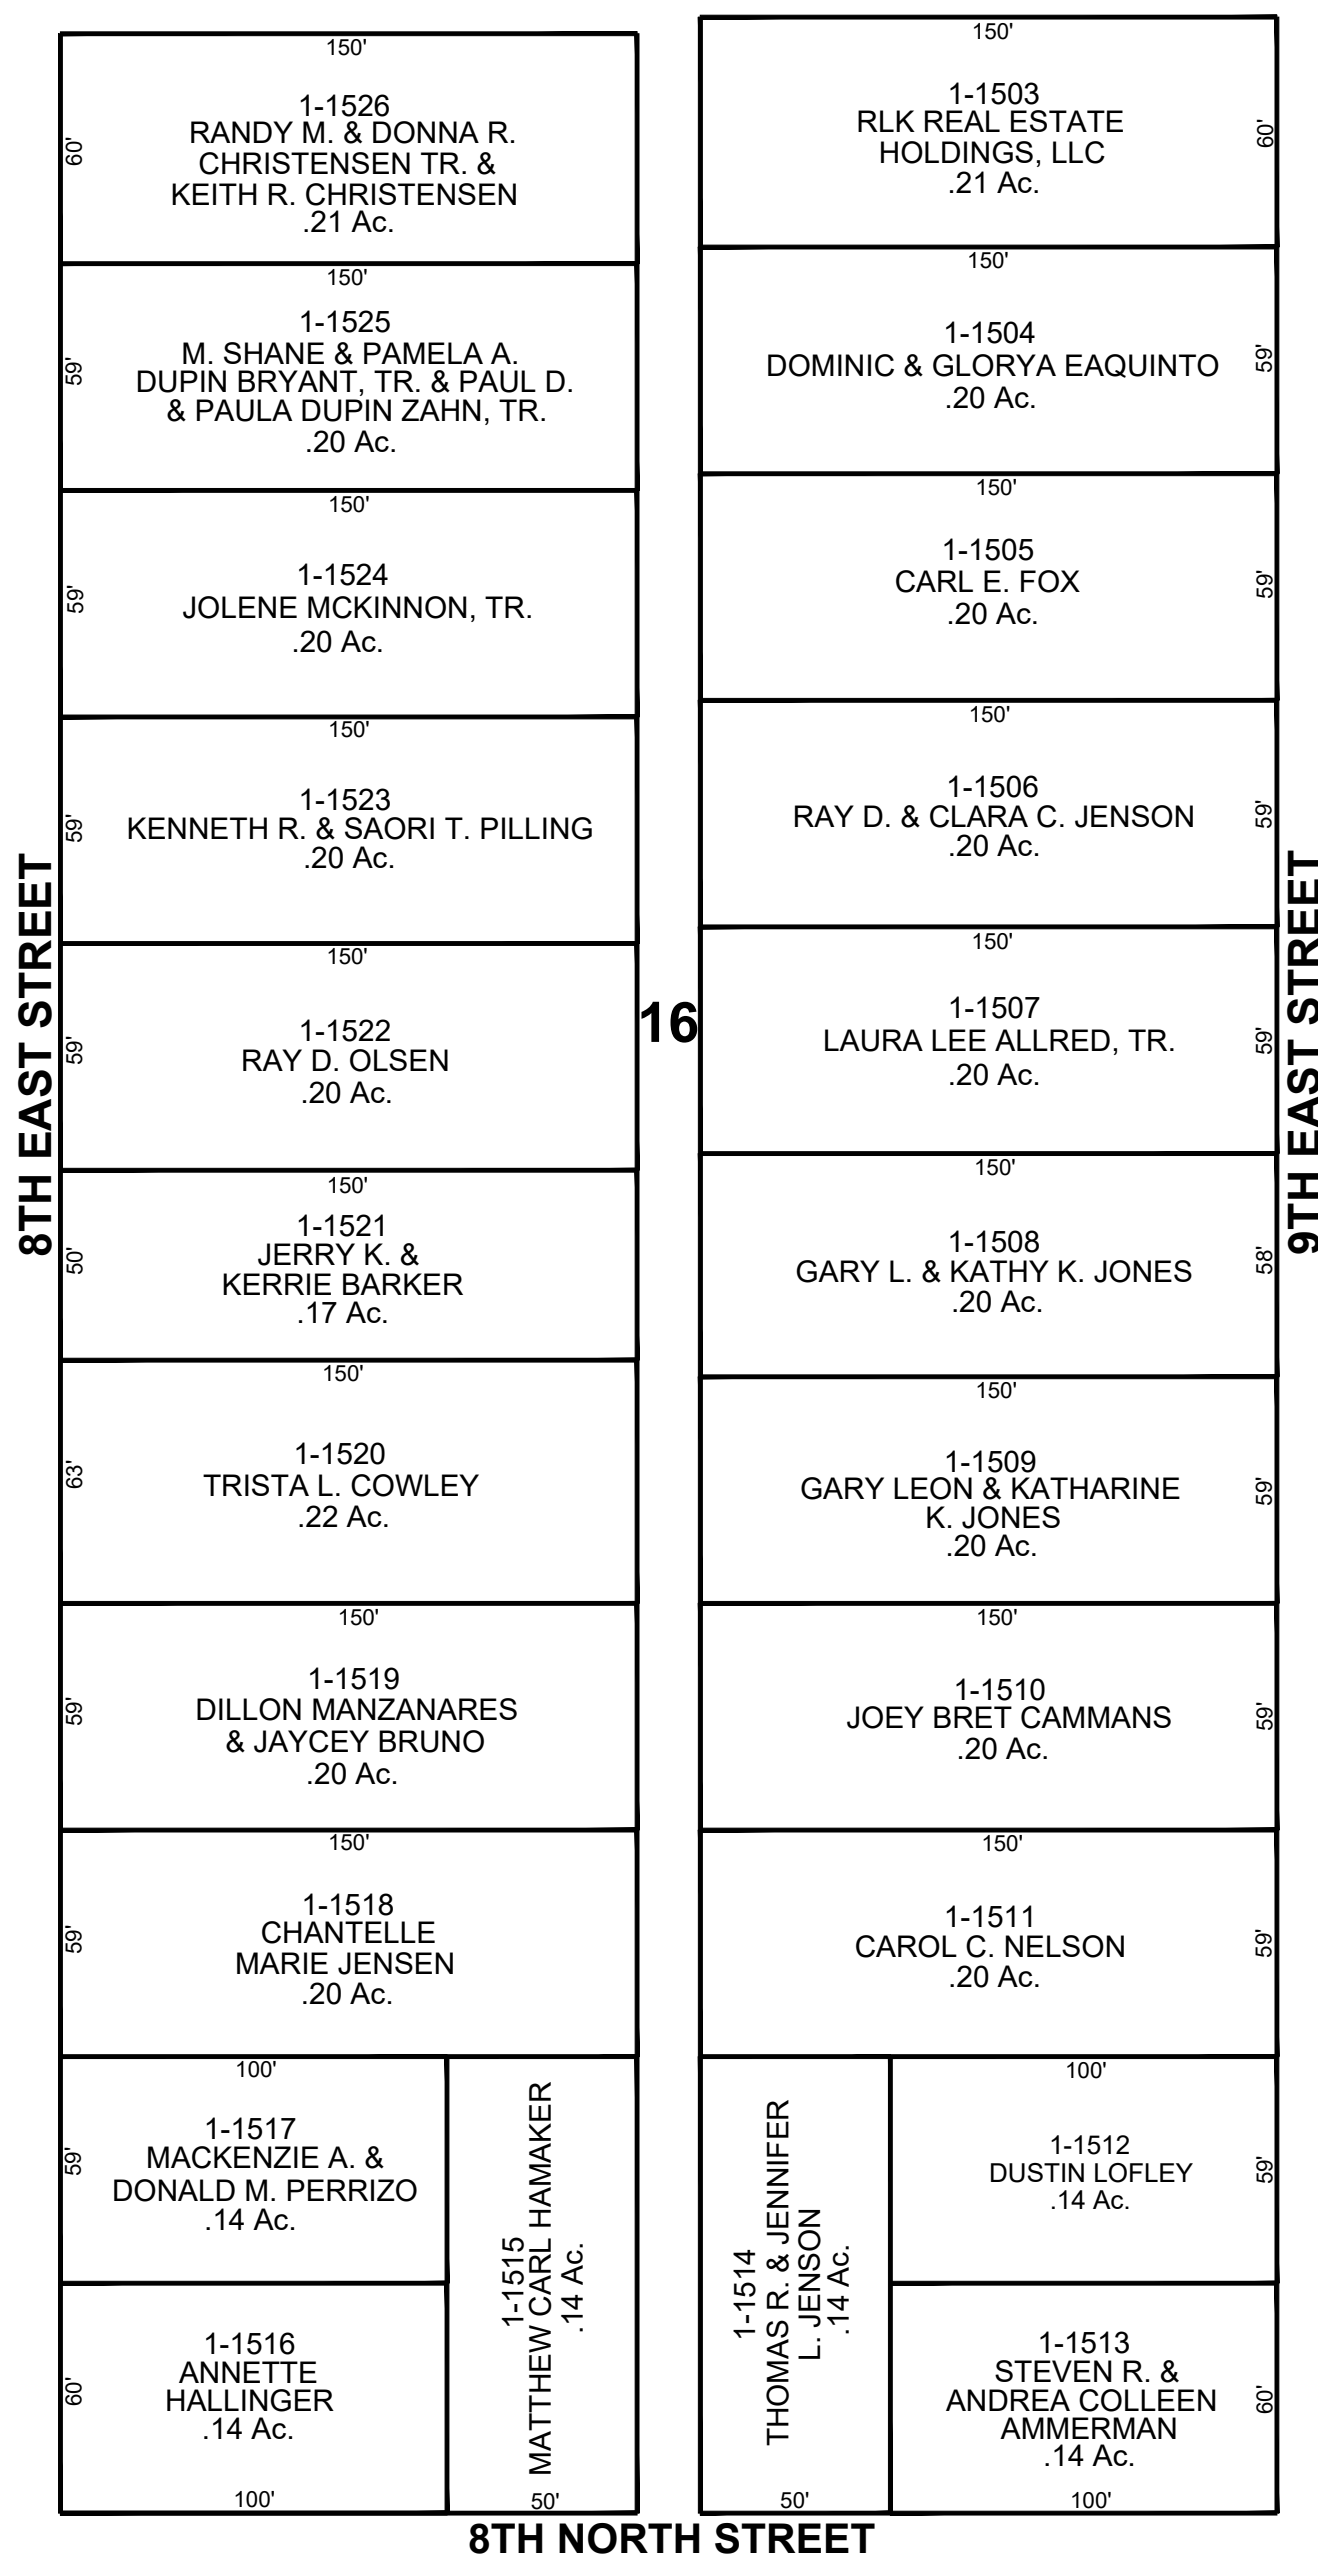

PRICE CITY

CARBON COUNTY PLATS

BLOCK 16

PARKDALE TOWNSITE

SCALE: 50 FEET = 1 INCH
MAY 30, 2023

Carbon County assumes no liability for errors or omissions in any information.