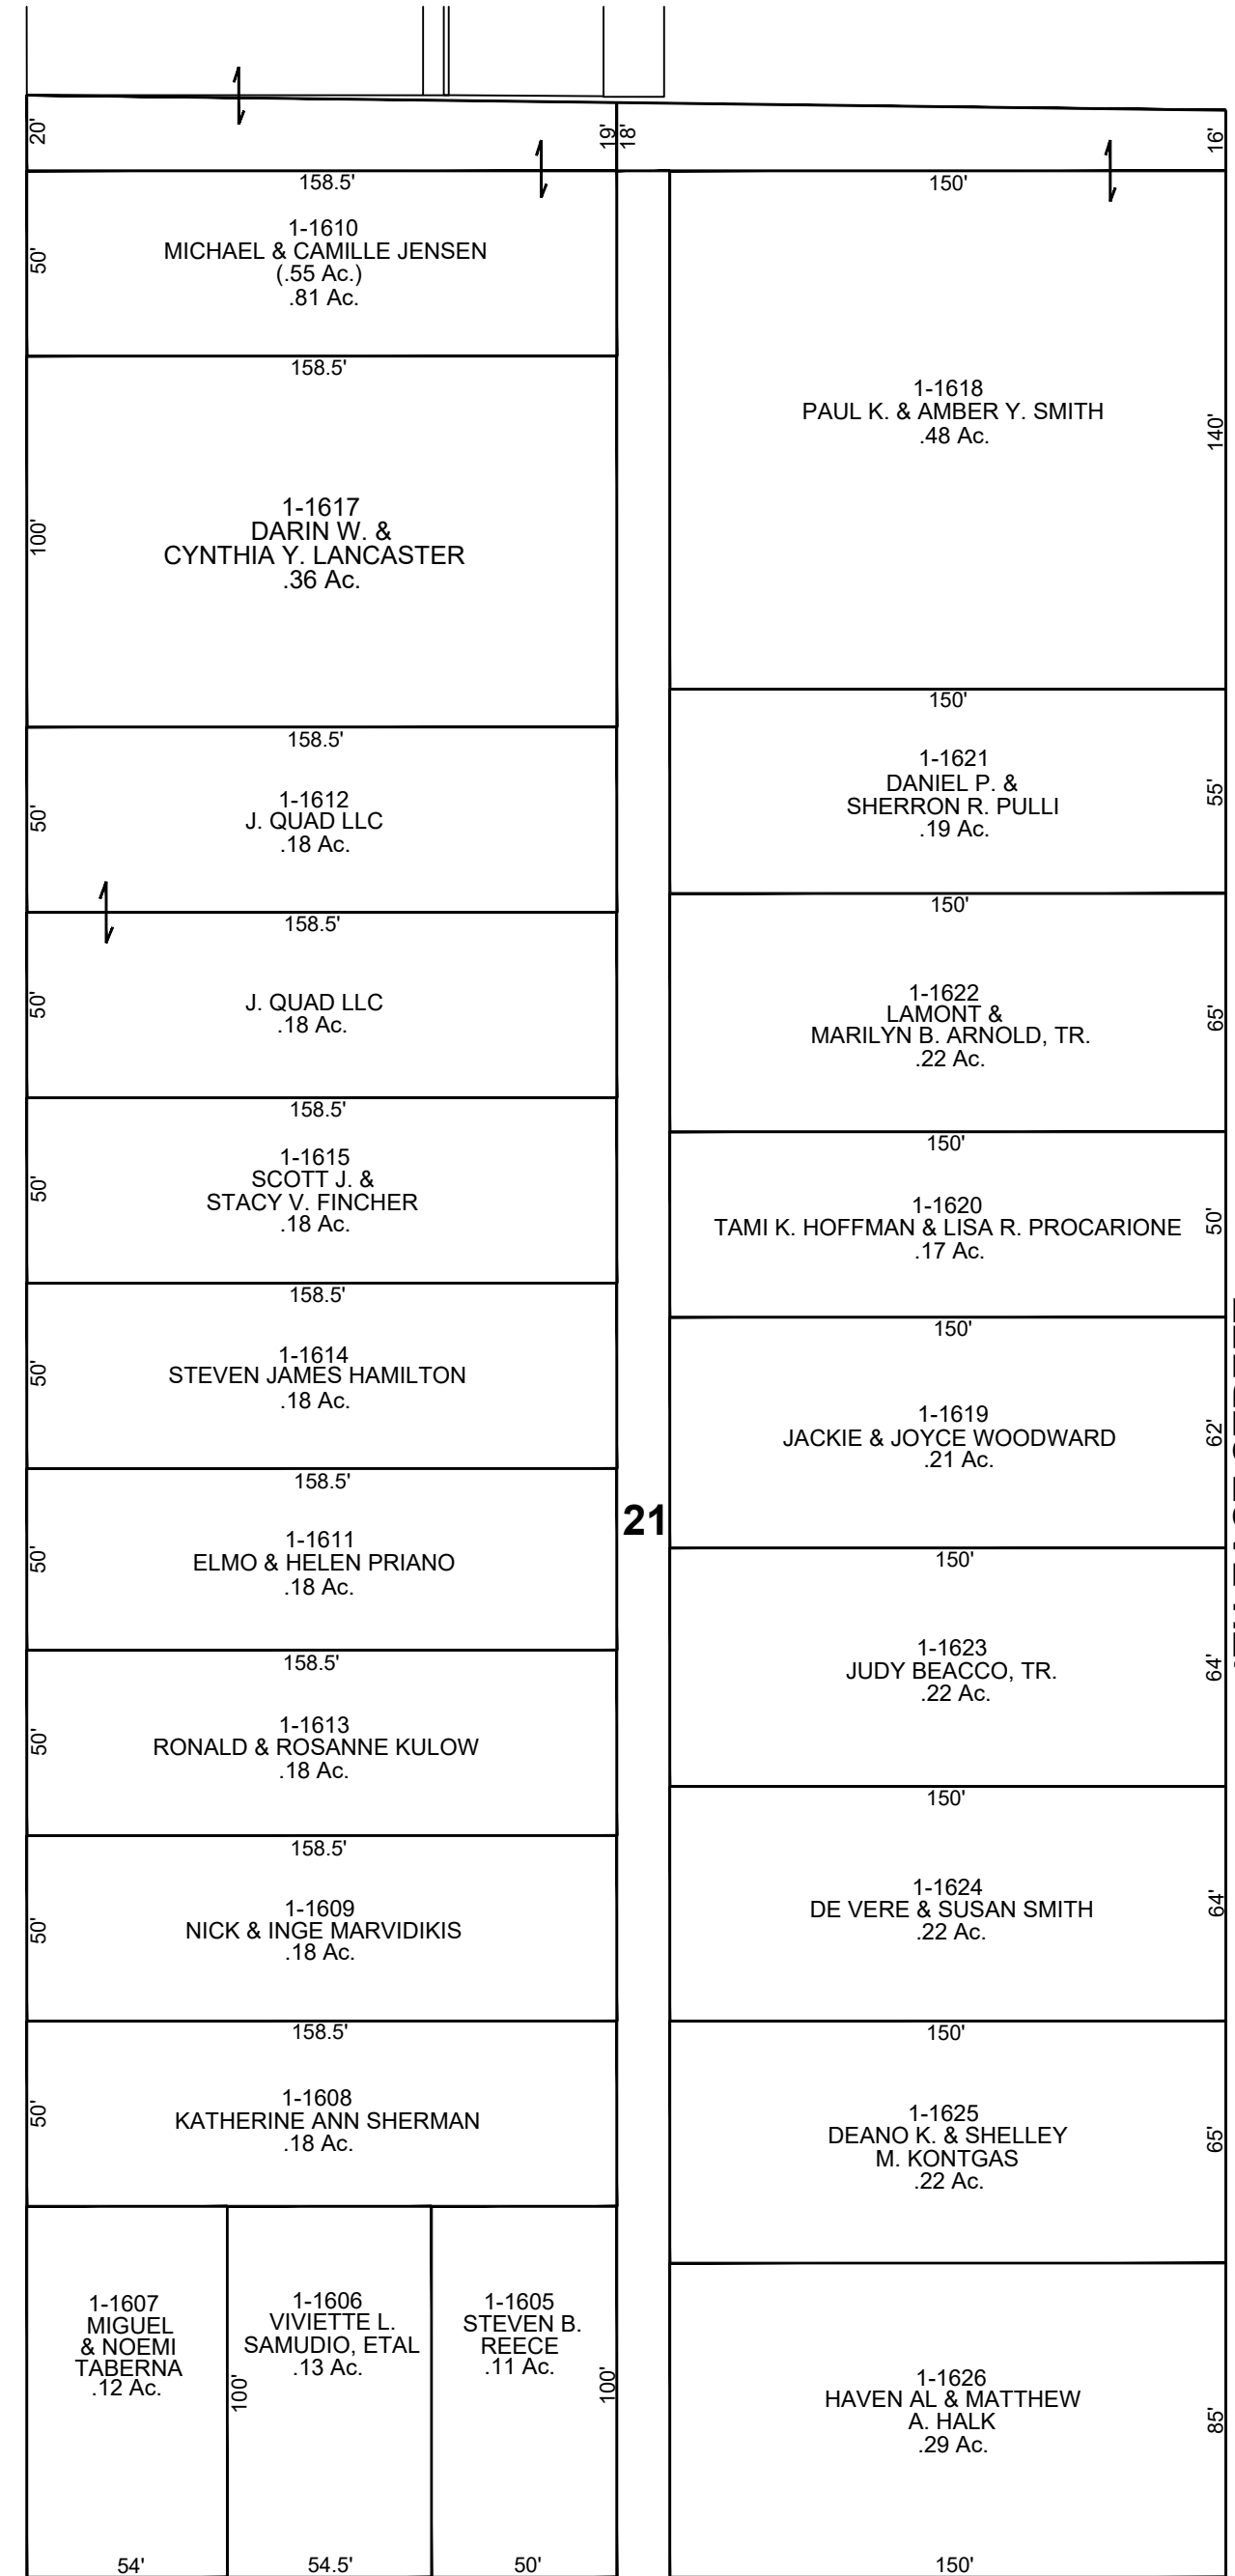

3RD EAST STREET

4TH EAST STREET

8TH NORTH STREET

CARBON COUNTY PLATS

PRICE CITY

PARKDALE TOWNSITE BLOCKS 21 & 22

SCALE: 50 FEET = 1 INCH
MARCH 28, 2023

Carbon County assumes no liability for errors or omissions in any information.