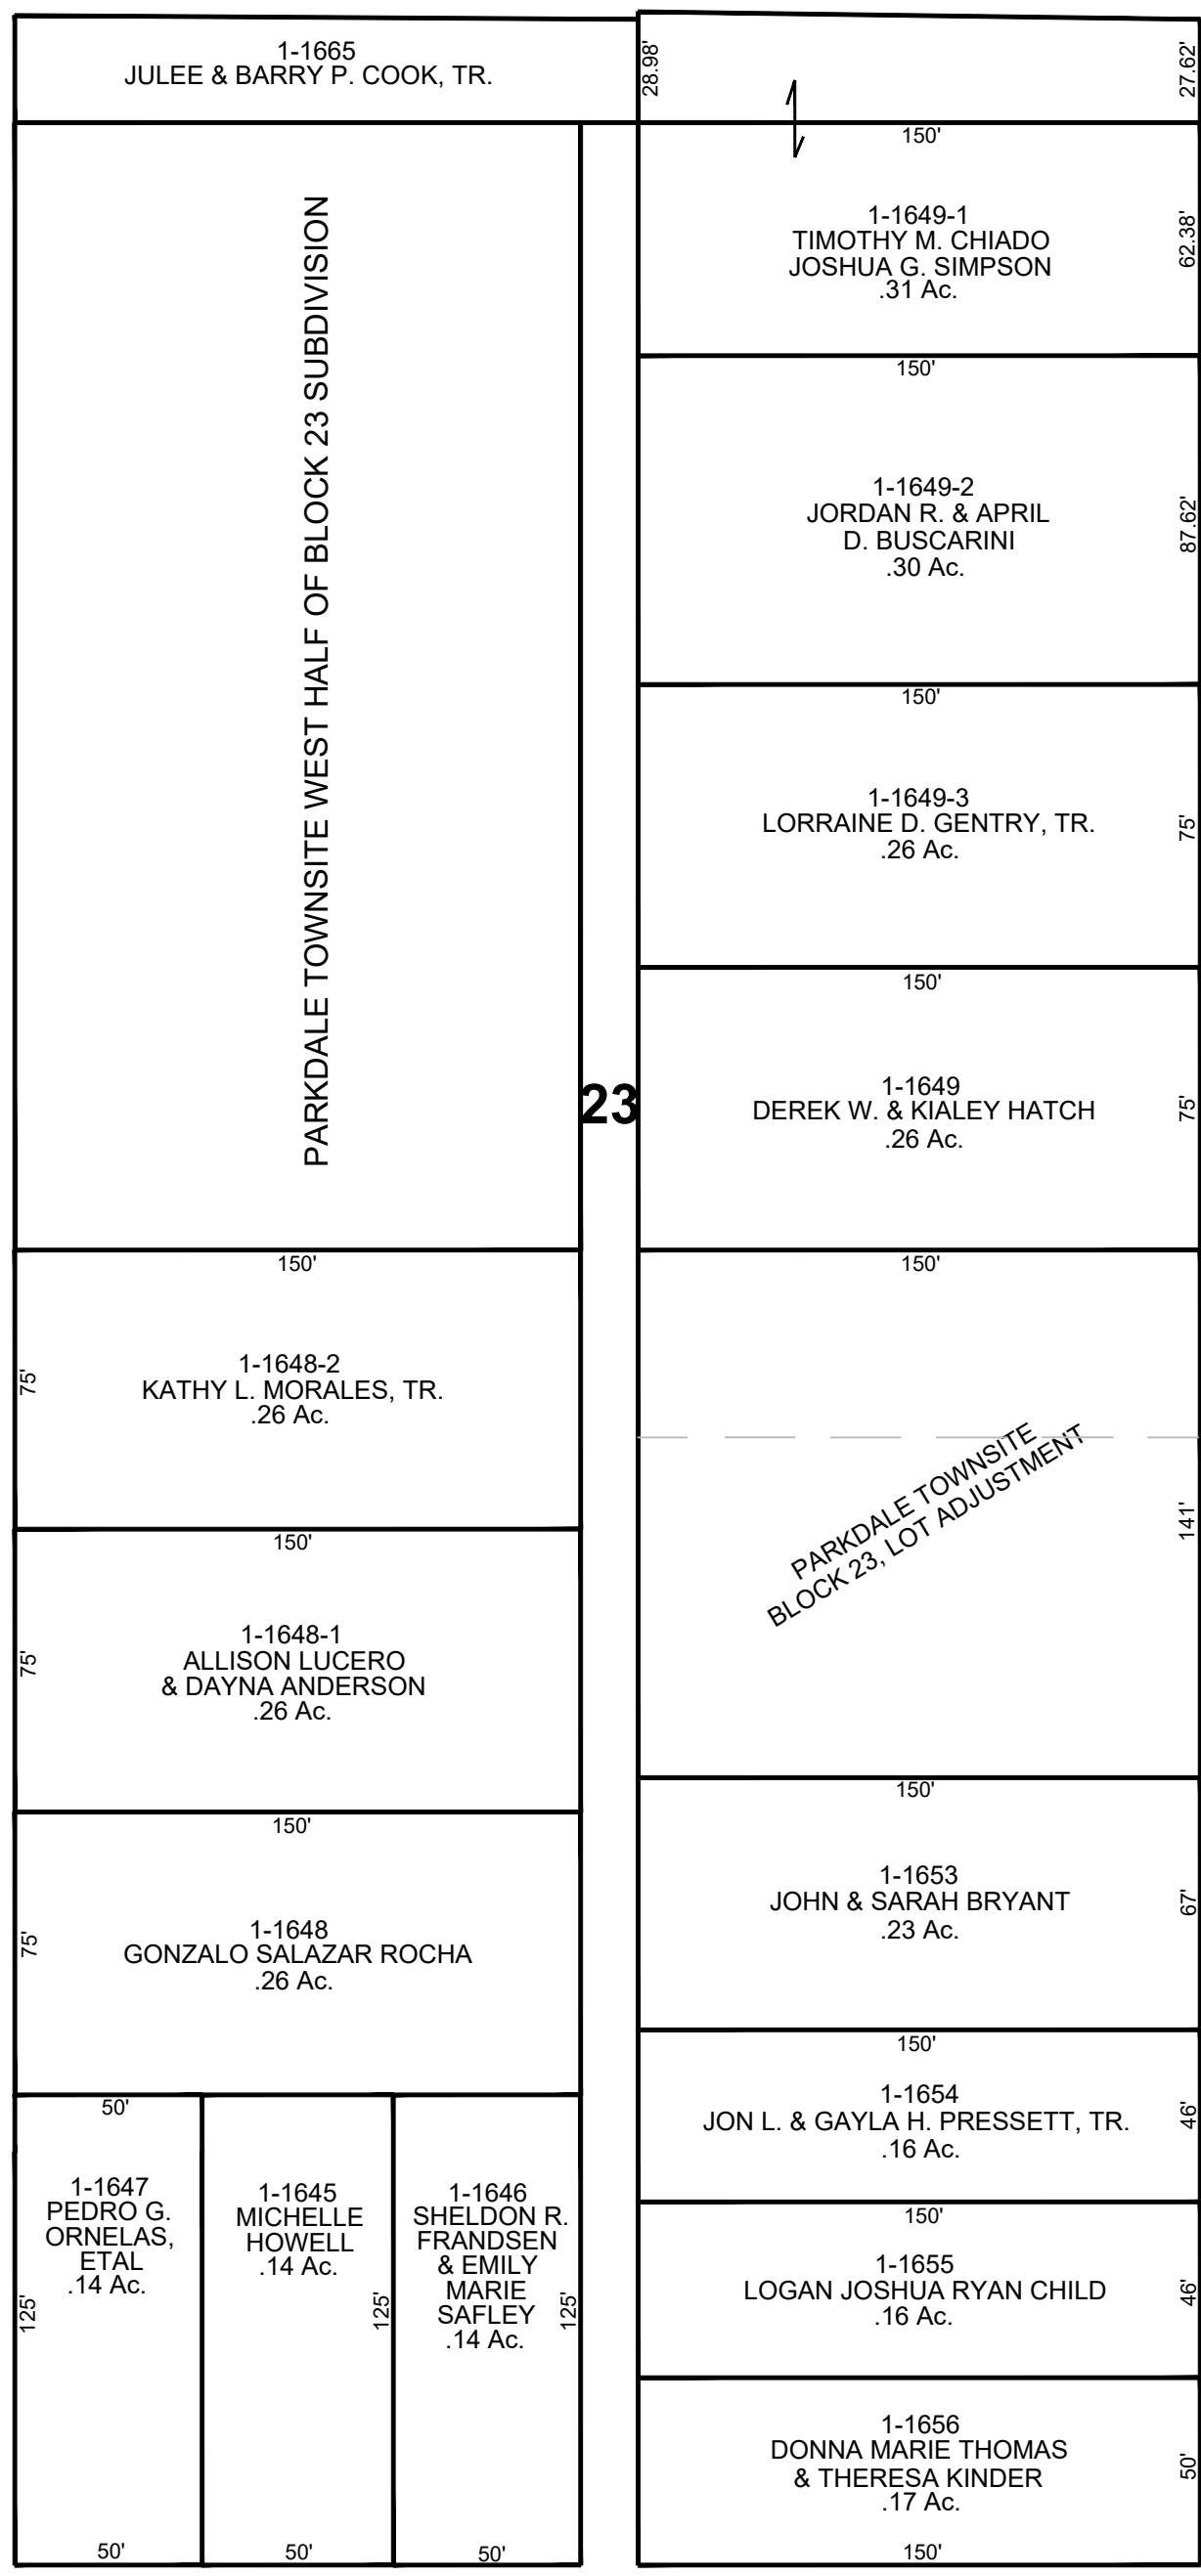

CARBON COUNTY PLATS

PRICE CITY

BLOCKS 23 & 24

PARKDALE TOWNSITE

1ST EAST STREET

66'

8TH NORTH STREET

SCALE: 50 FEET = 1 INCH
FEBRUARY 6, 2024